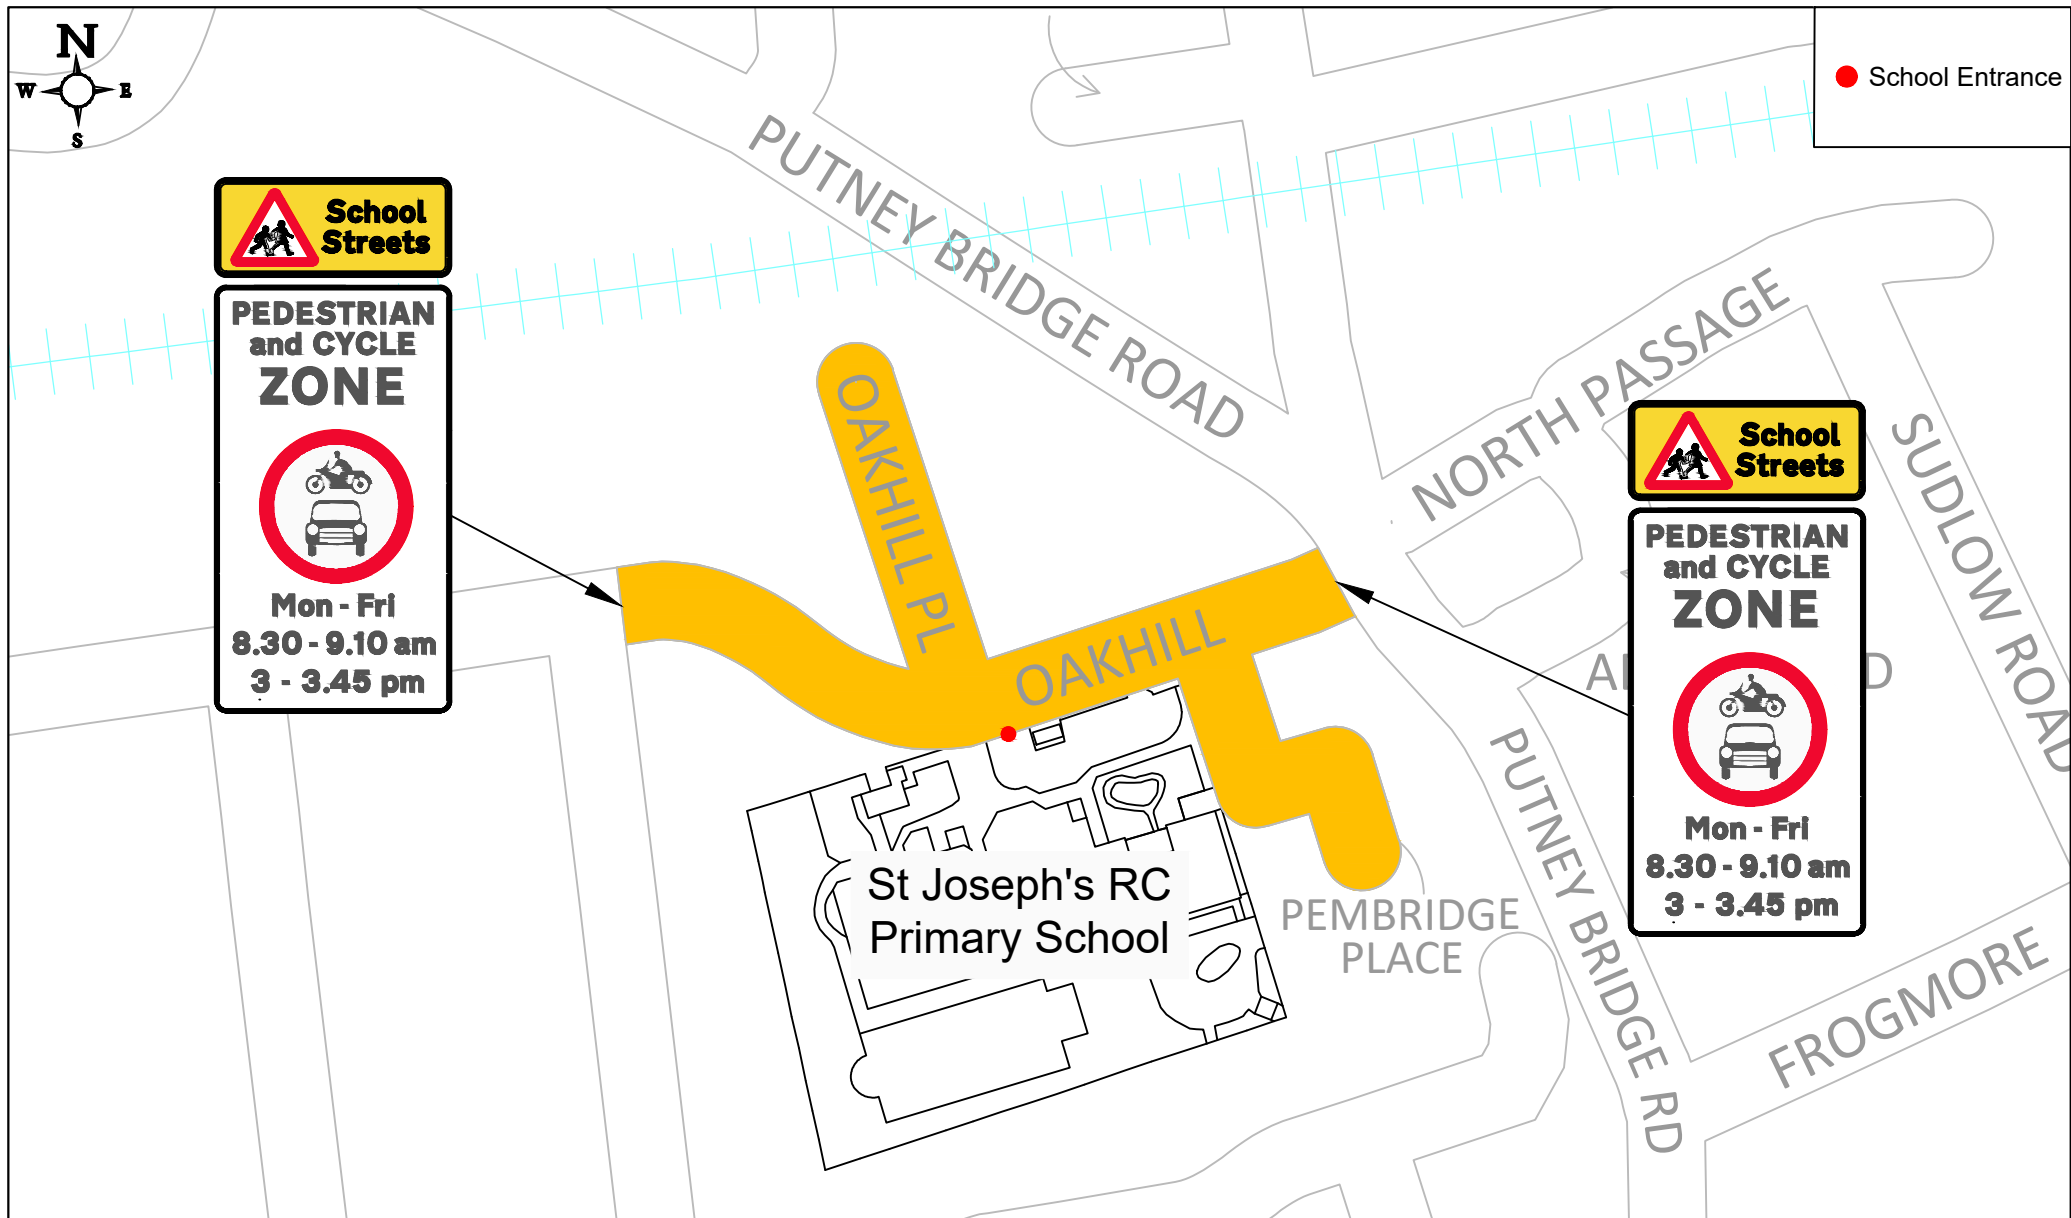

● School Entrance

**PEDESTRIAN
and CYCLE
ZONE**

Mon - Fri
8.30 - 9.10 am
3 - 3.45 pm

**PEDESTRIAN
and CYCLE
ZONE**

Mon - Fri
8.30 - 9.10 am
3 - 3.45 pm

Project Title:
**St Josephs RC Primary School
School Street**