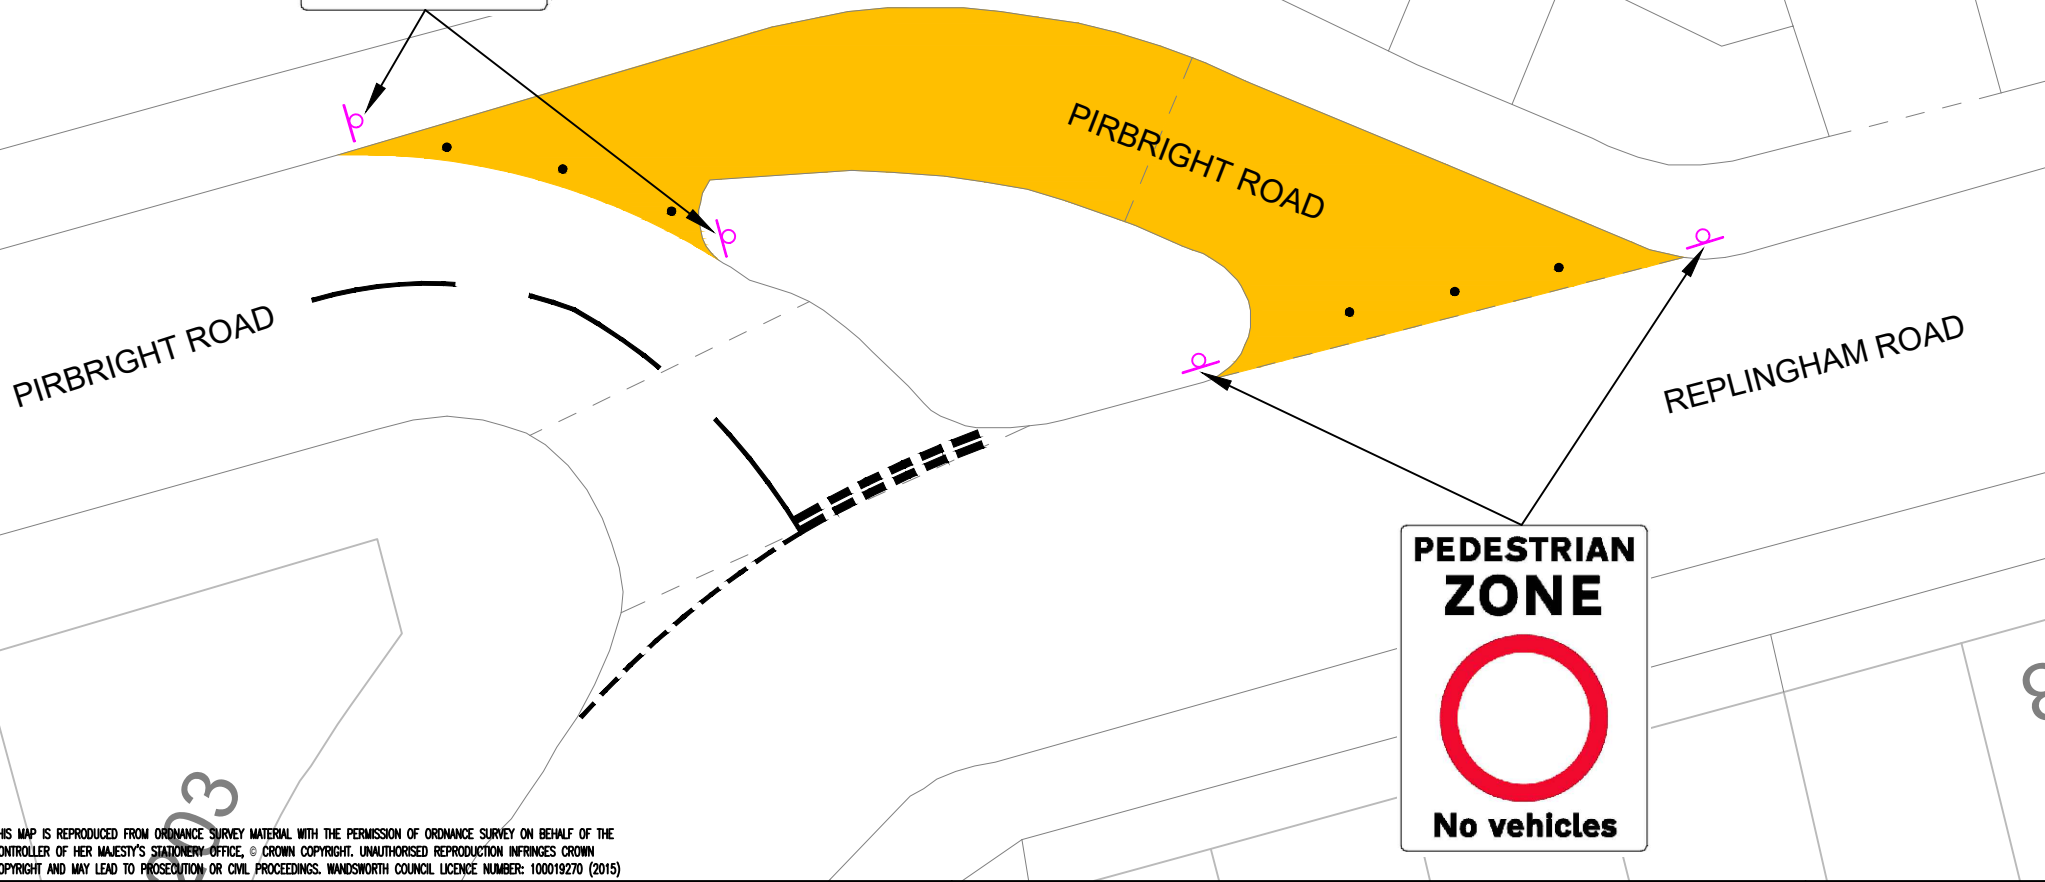

RIVERSDALE PRIMARY SCHOOL

THIS MAP IS REPRODUCED FROM ORDNANCE SURVEY MATERIAL WITH THE PERMISSION OF ORDNANCE SURVEY ON BEHALF OF THE CONTROLLER OF HER MAJESTY'S STATIONERY OFFICE. © CROWN COPYRIGHT. UNAUTHORISED REPRODUCTION INFRINGES CROWN COPYRIGHT AND MAY LEAD TO PROSECUTION OR CIVIL PROCEEDINGS. WANDSWORTH COUNCIL LICENCE NUMBER: 100019270 (2015)

Project Title:
Riversdale Primary School
School Street

RICHMOND AND WANDSWORTH COUNCILS

ENVIRONMENT AND COMMUNITY SERVICES DEPARTMENT