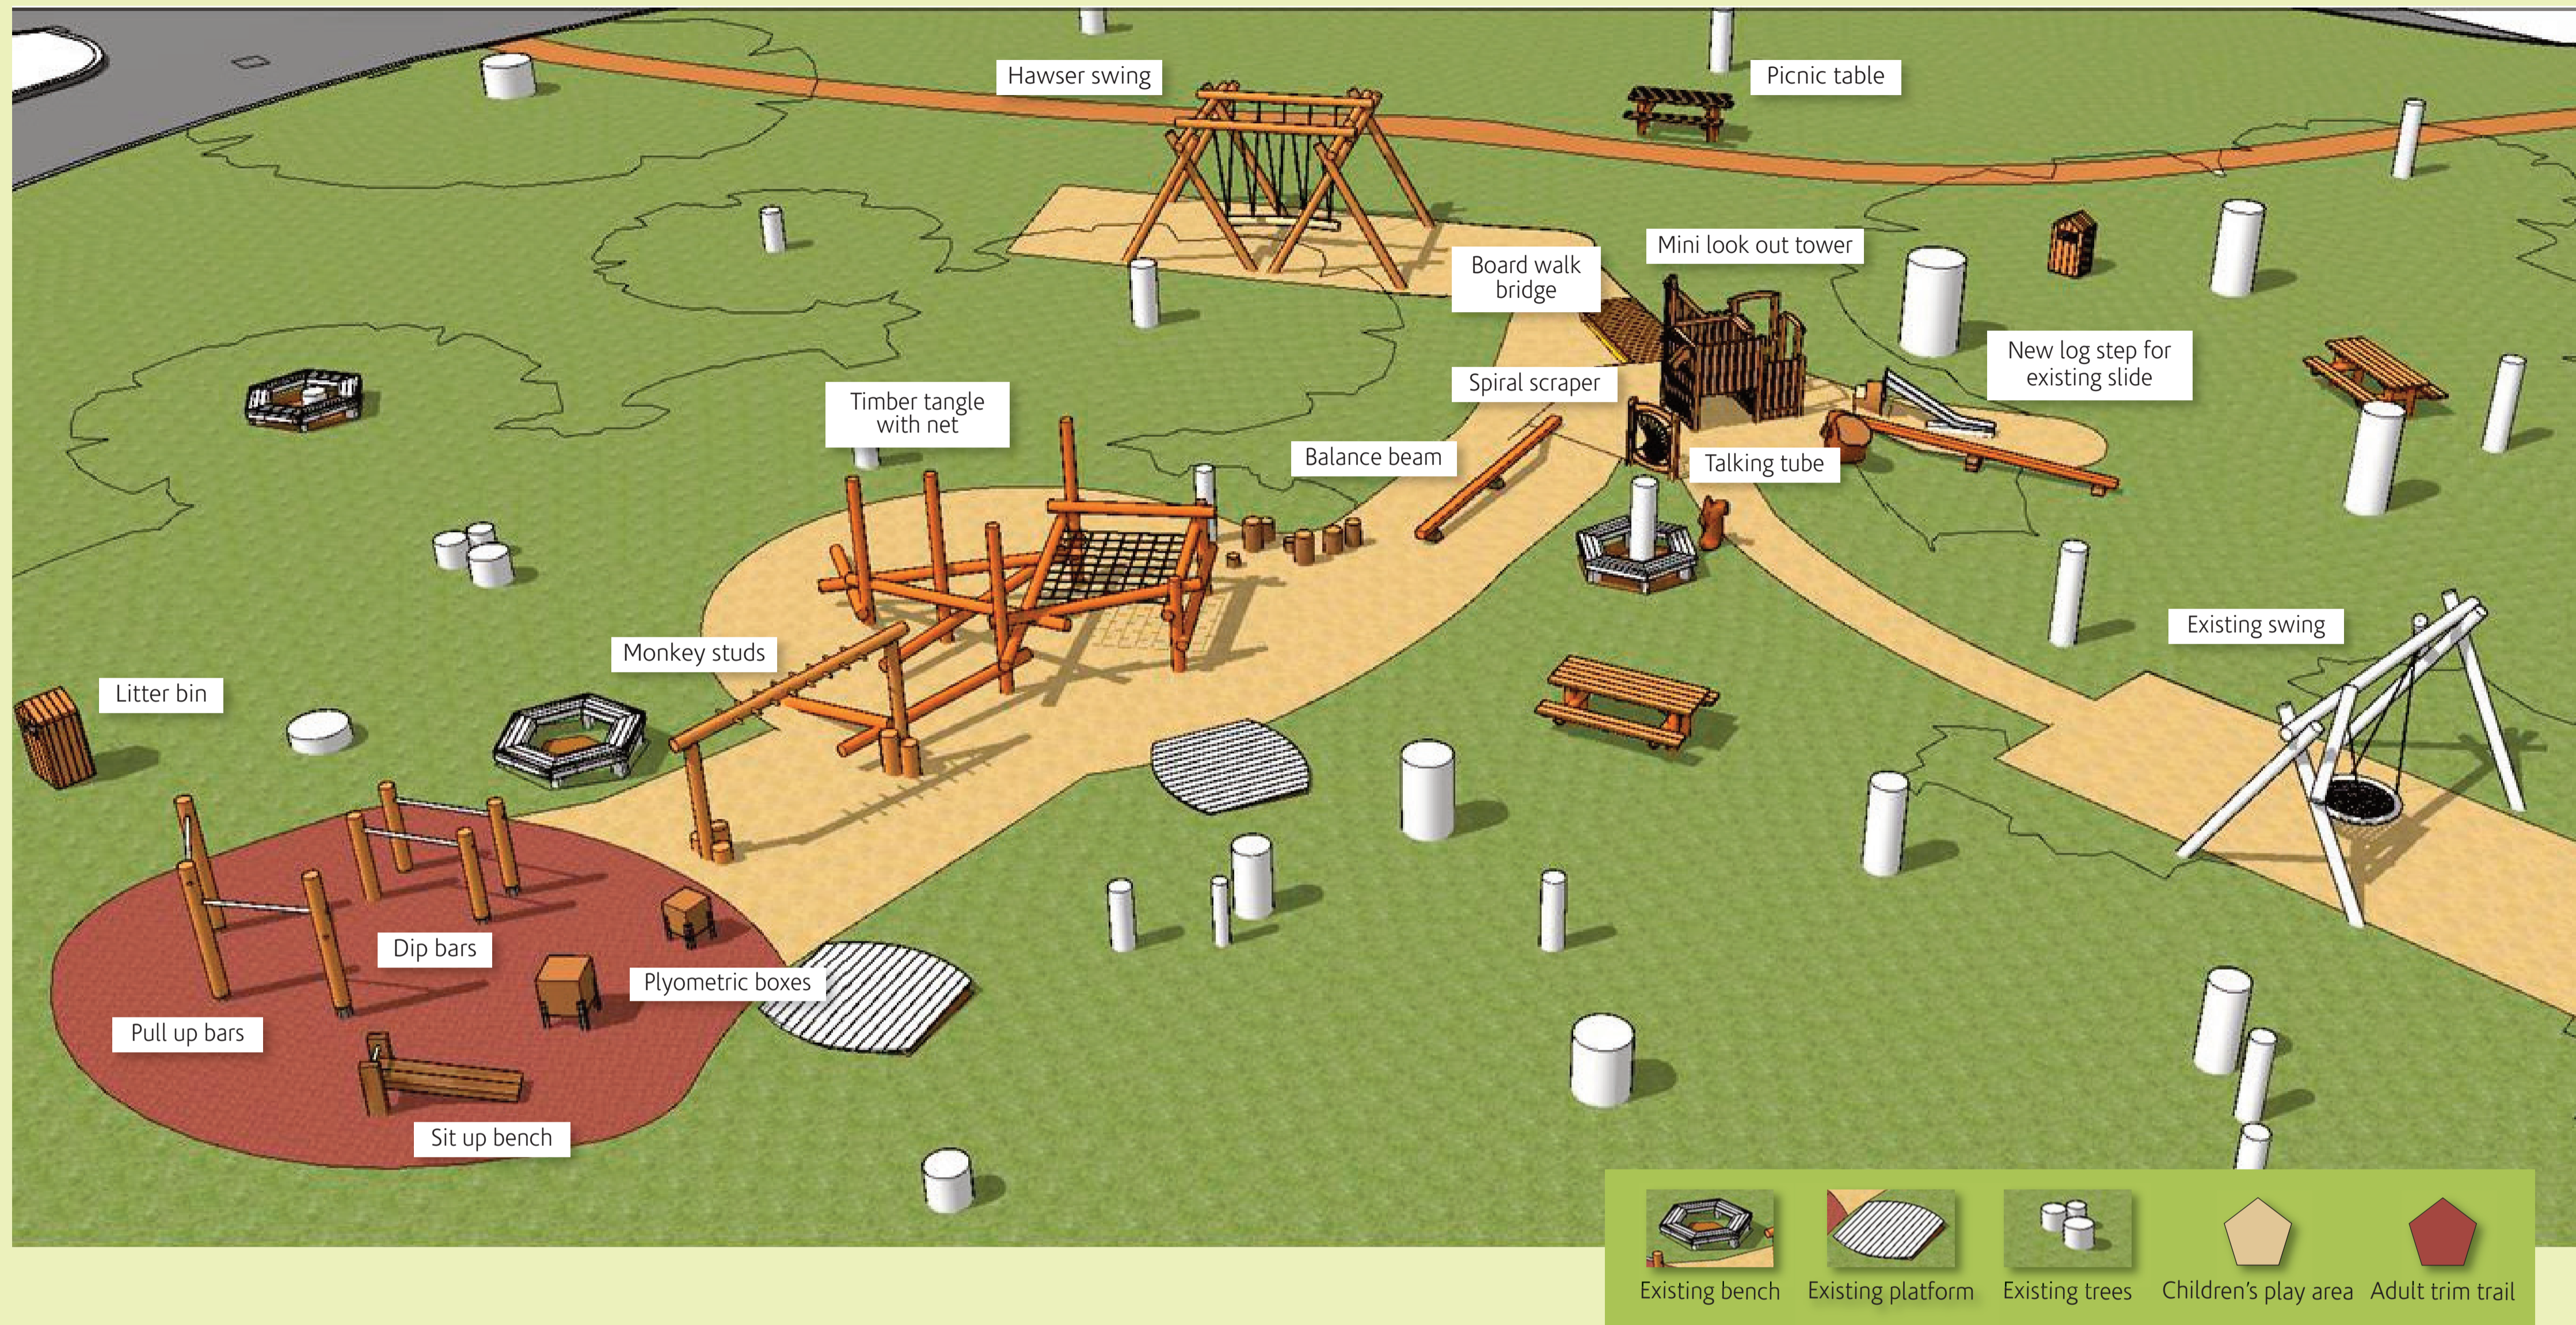

The Pleasance Natural Play Space Improvements and Trim Trail Consultation Option 1

DESIGN OPTION ONE

Share your views by completing the online survey at <https://haveyoursay.citizenspace.com/wandsworthecs/pleasance-20>
 Please be advised that the consultation closes on Wednesday 6 January 2021

Designed and produced by Wandsworth Design & Print. wdfp@wandsworth.gov.uk ML1.229 Options (11.20)