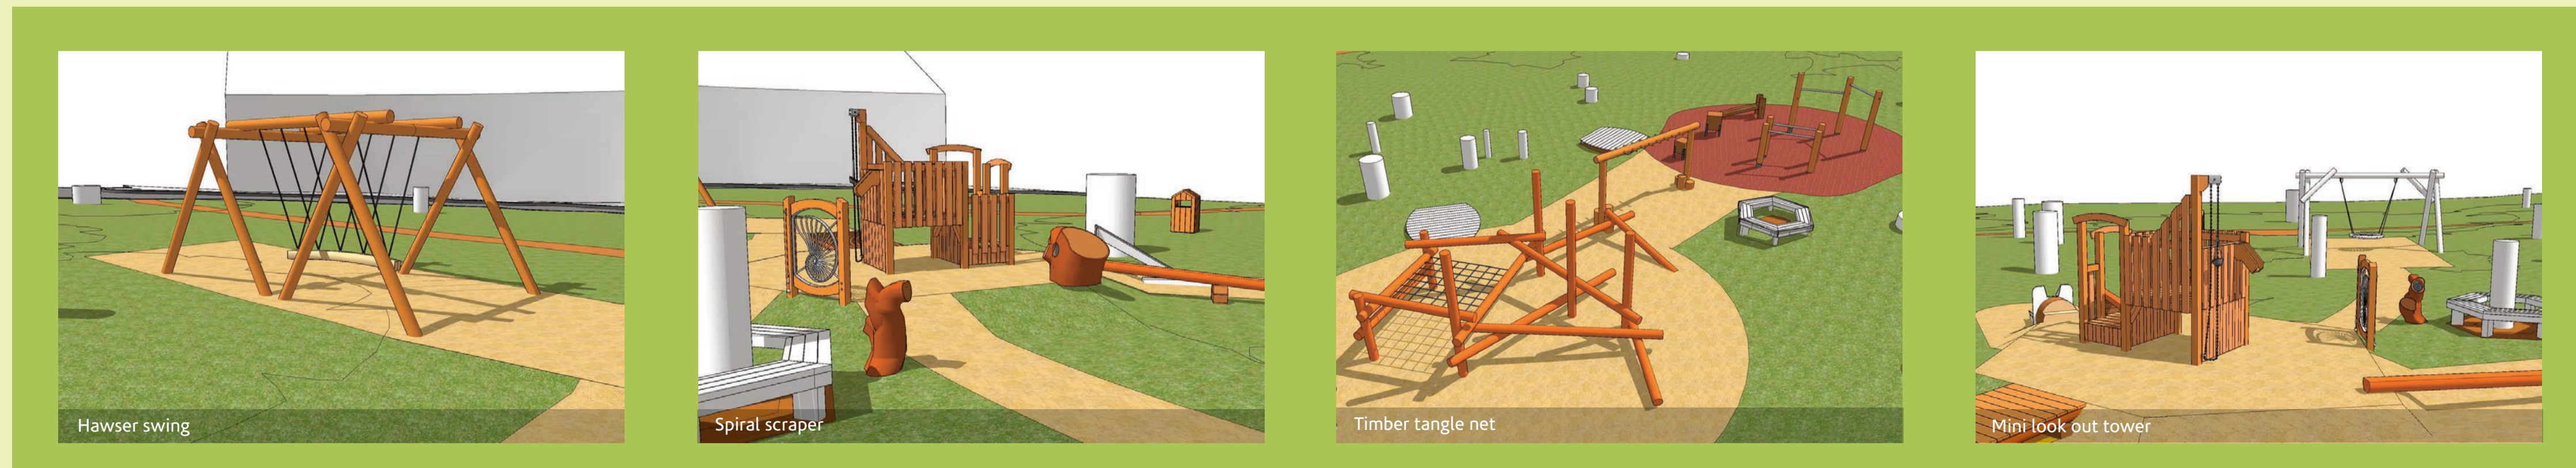

The Pleasance Natural Play Space Improvements and Trim Trail Consultation Option 1

DESIGN OPTION ONE

Share your views by completing the online survey at <https://haveyoursay.citizenspace.com/wandsworthecs/pleasance-20>
 Please be advised that the consultation closes on Wednesday 6 January 2021