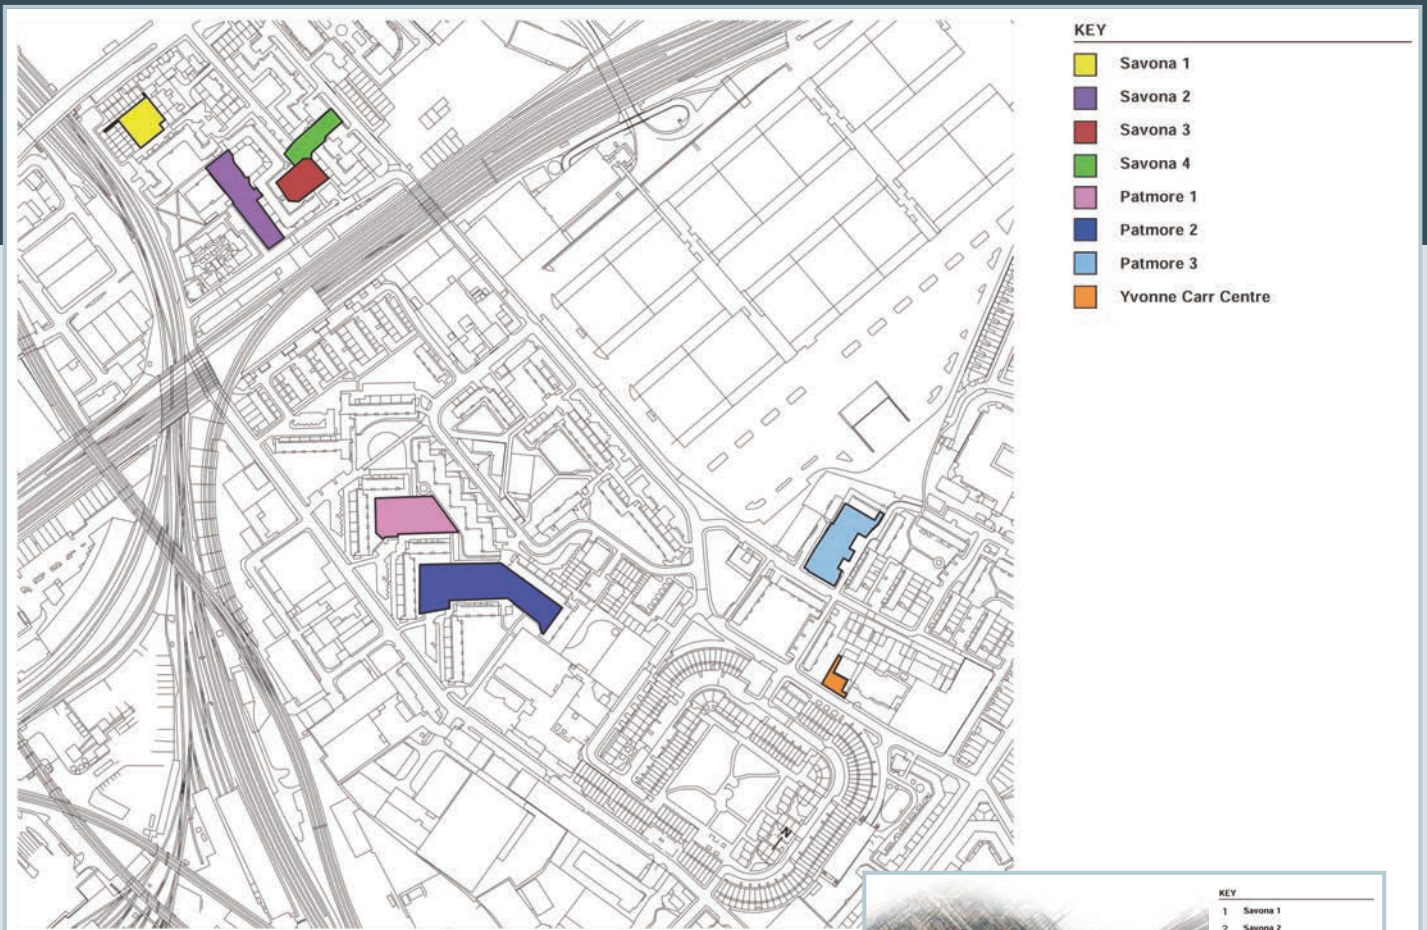

Scan the QR code
to visit the website

For more information and to have your say online
visit: nineelmslondon.com/sport-and-play

SAVONA, PATMORE & CAREY GARDENS

Design Proposals for Sport and Play Areas

WE LISTENED TO WHAT YOU SAID