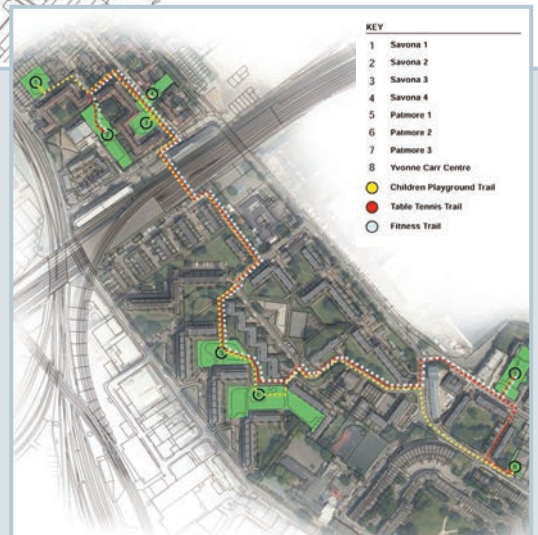

SAVONA, PATMORE & CAREY GARDENS

Design Proposals for Sport and Play Areas

WE LISTENED TO WHAT YOU SAID

During consultation events in 2019 you told us what new facilities you wanted, and which could be improved.

The eight designs shown here have been developed from your ideas.

You can also view them online and have your say at www.nineelmsslondon.com/sport-and-play

Consultation is open now and will run until **8 November 2020**.

For more information or to send in your feedback, contact Glenn at info@nineelmsonthesouthbank.com or **07789 944508**

Scan the QR code to visit the website

For more information and to have your say online visit: nineelmsslondon.com/sport-and-play