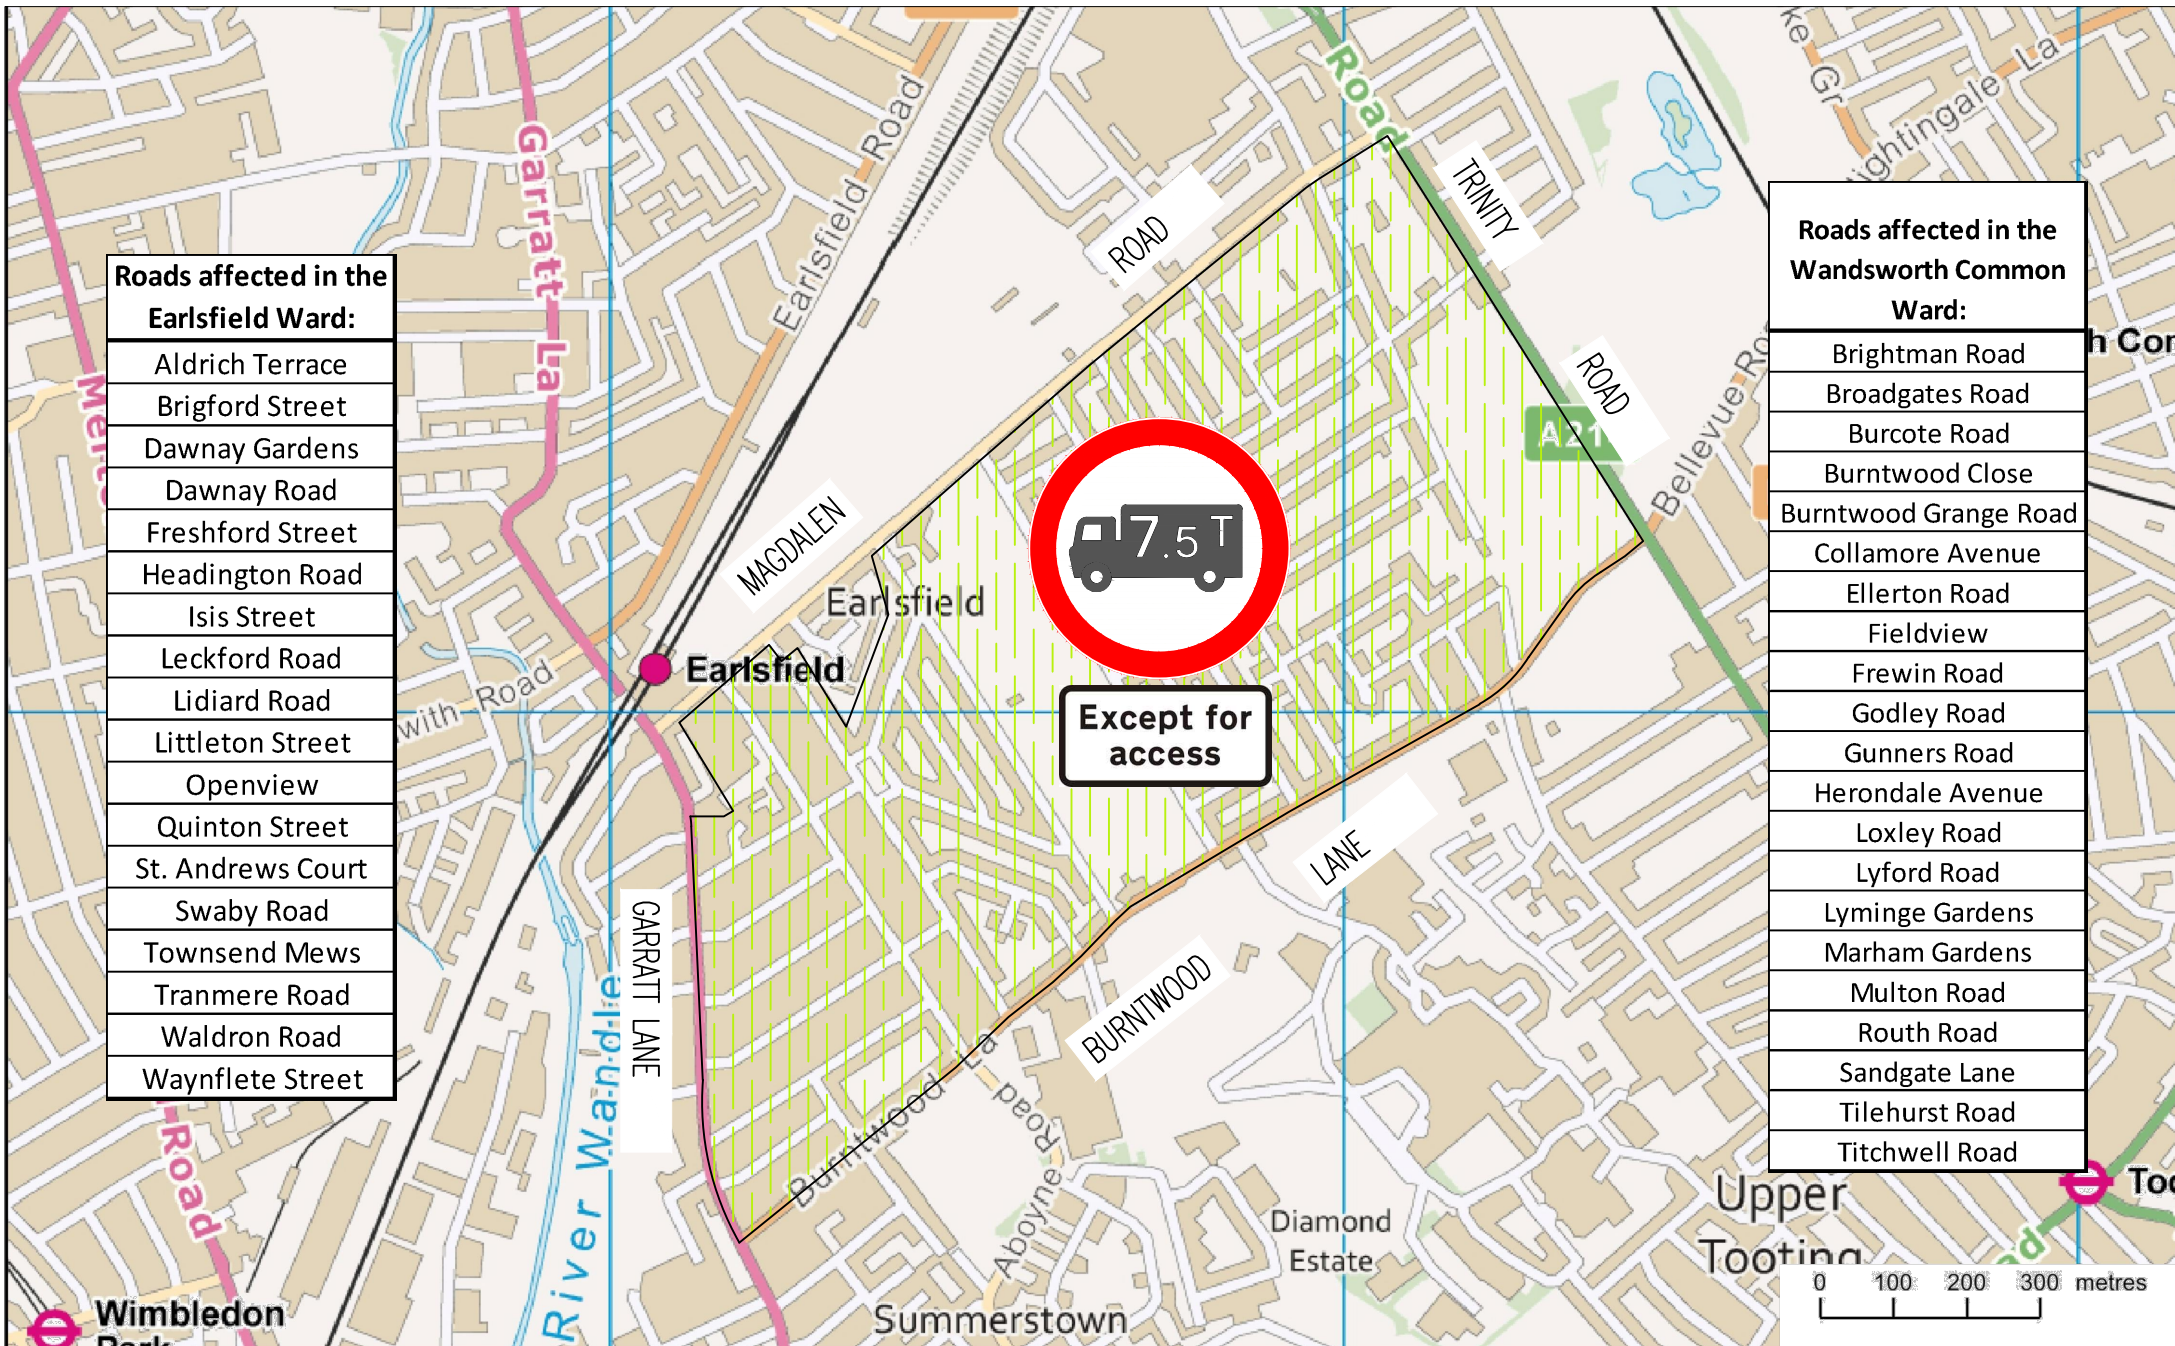

Magdalen estate "Lorry Ban"
Area Overview

© Crown copyright. All rights reserved. Wandsworth Borough Council Licence No. LA 1000019270 (2018)

NOT TO SCALE
13 June 2018