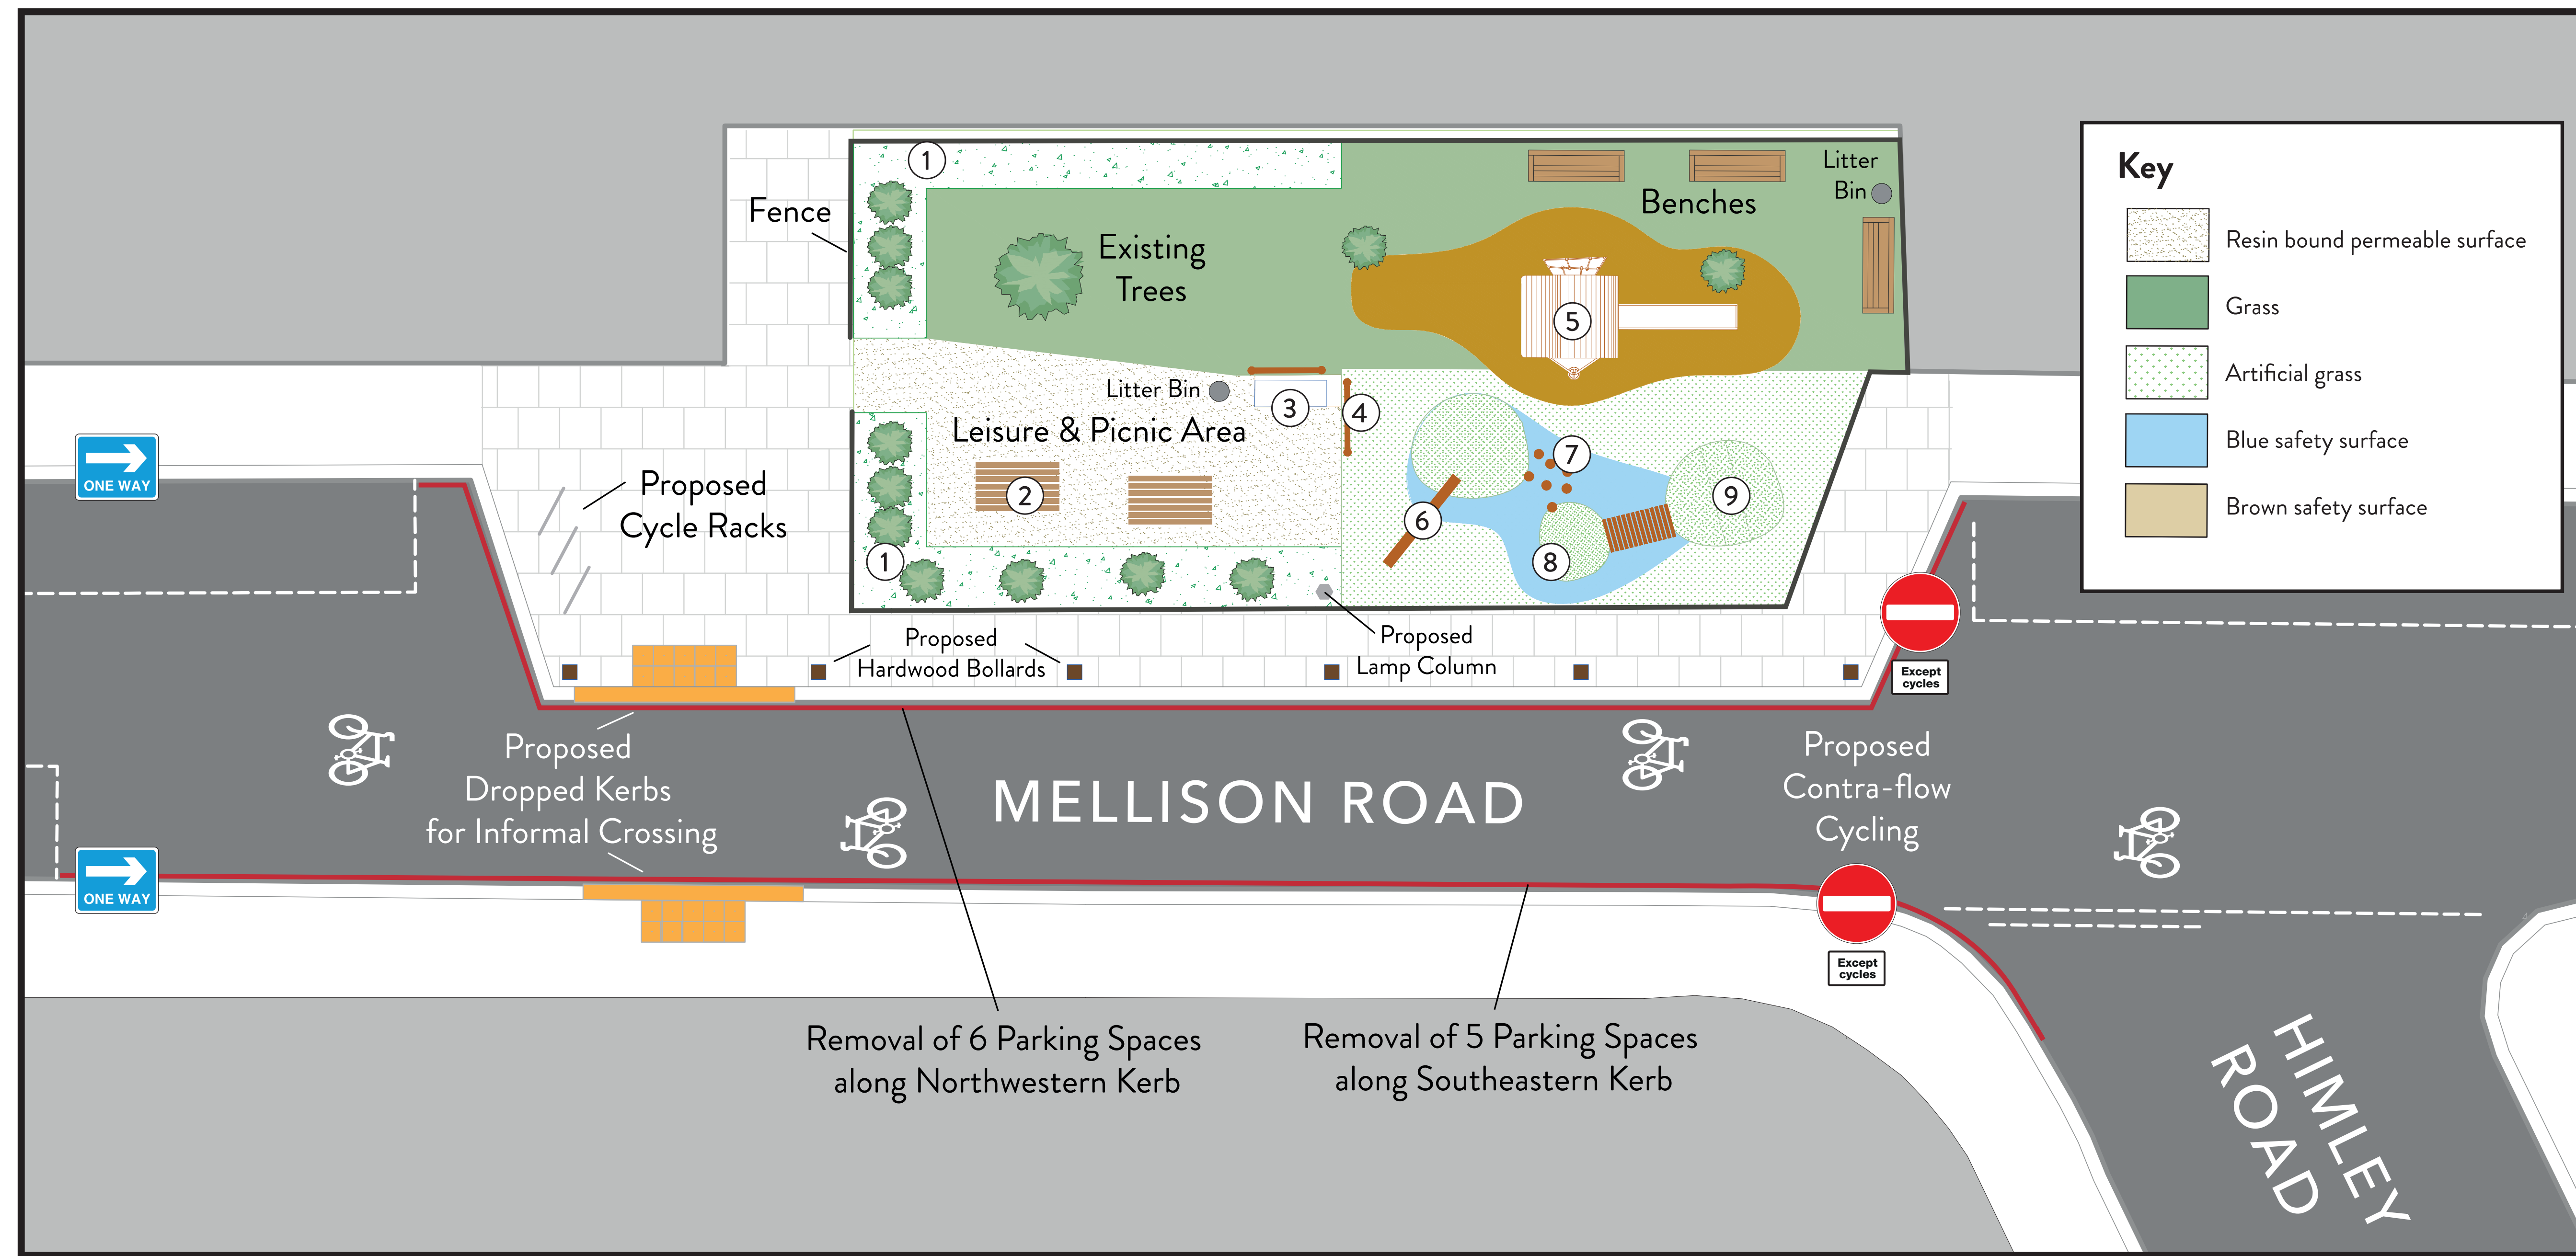

Graveney Pocket Park Consultation

Hands On