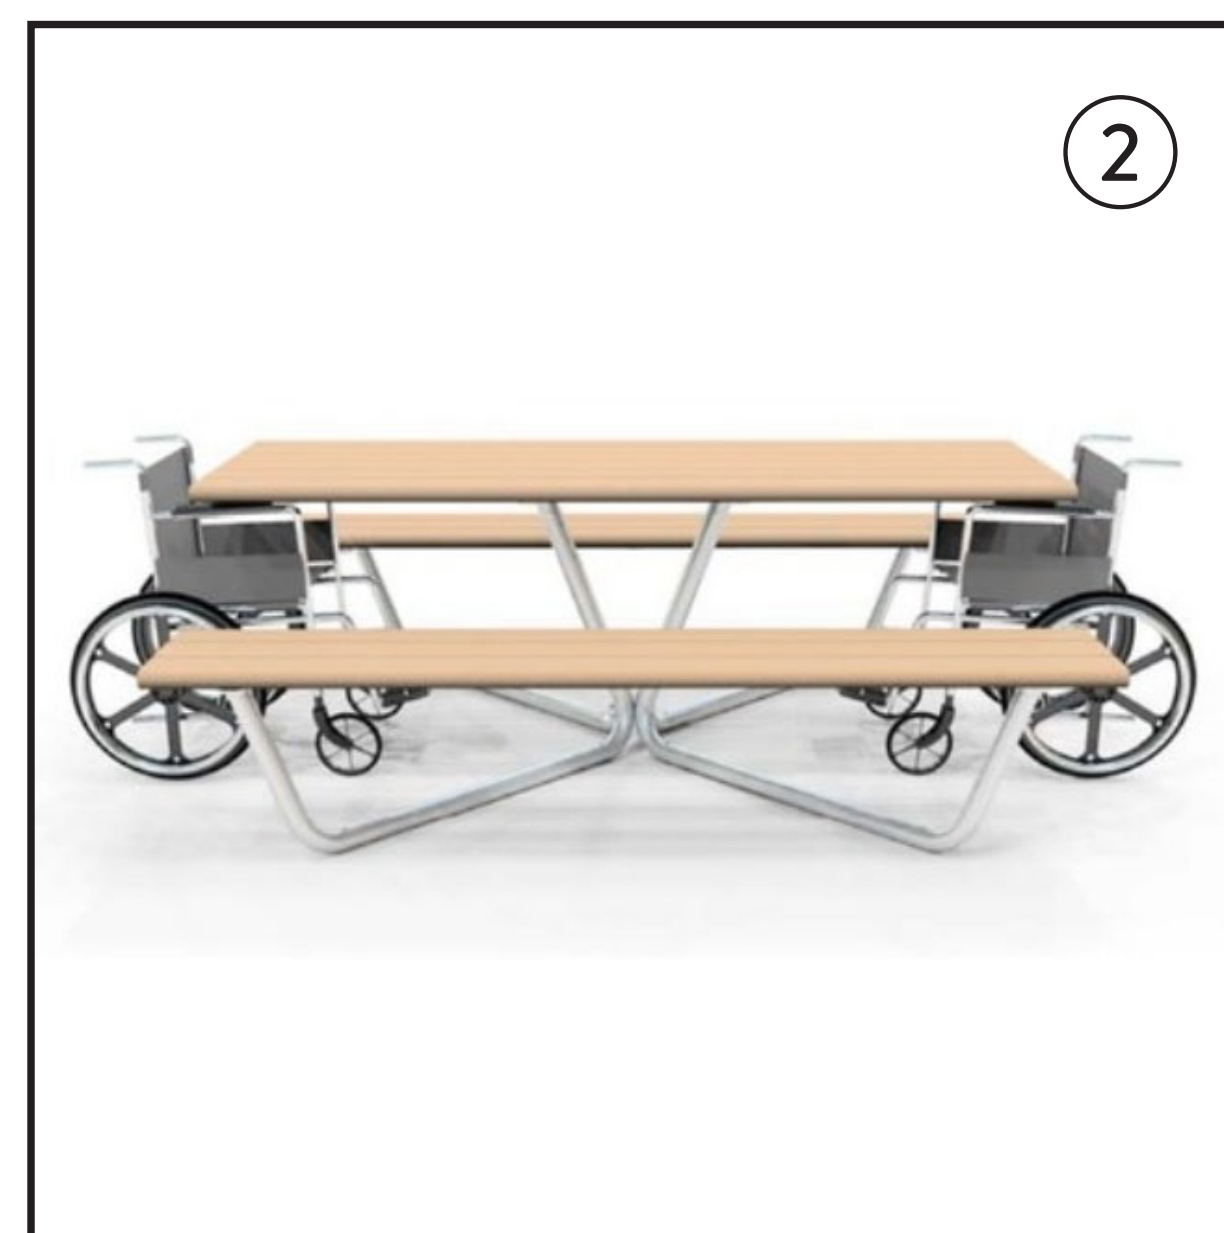

Inclusive Picnic Benches