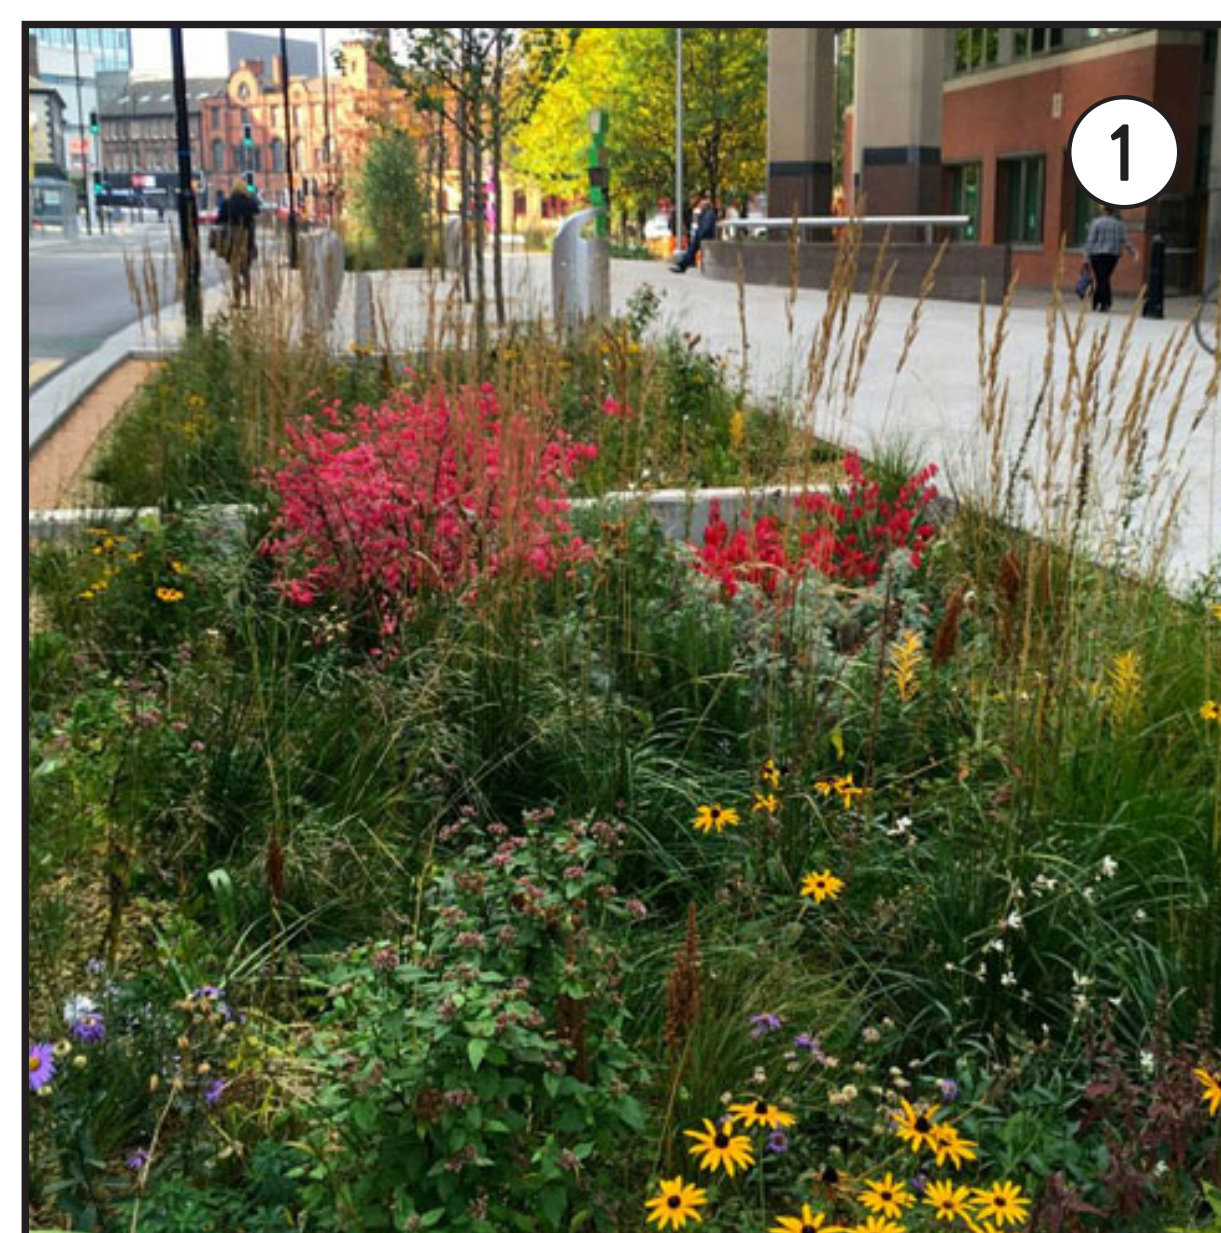

Rain Garden with Low Level Shrubs