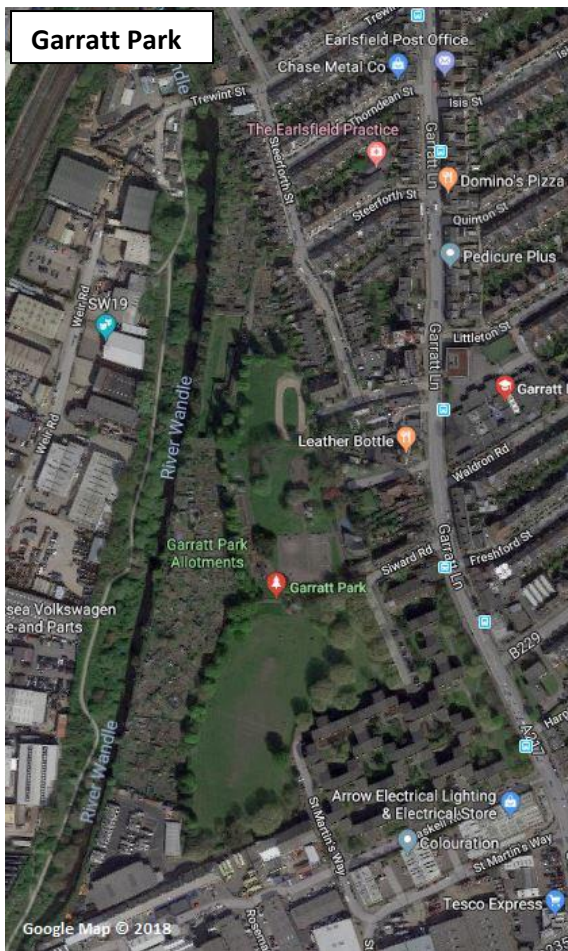

Background

In July 2016 £179,800 was awarded from Wandsworth Local Fund (WLF) to a scheme to resurface the play area in Garratt Park and incorporate a tree root barrier membrane to limit the damaging effects of the boundary poplars on the playground. Subsequent investigative work to deliver this project has made it clear that there is a need to redesign and re-equip the entire play space at the same time, to improve inclusive play opportunities and address how the playground sits within the wider park and is accessible for all.

This is why we need your help. We want you to tell us how you would like the playground, ball court and other recreational facilities to be improved, so we can then seek further funding once the consultation has been completed.

Wandsworth Parks are managed by Enable Leisure and Culture on behalf of Wandsworth Council.