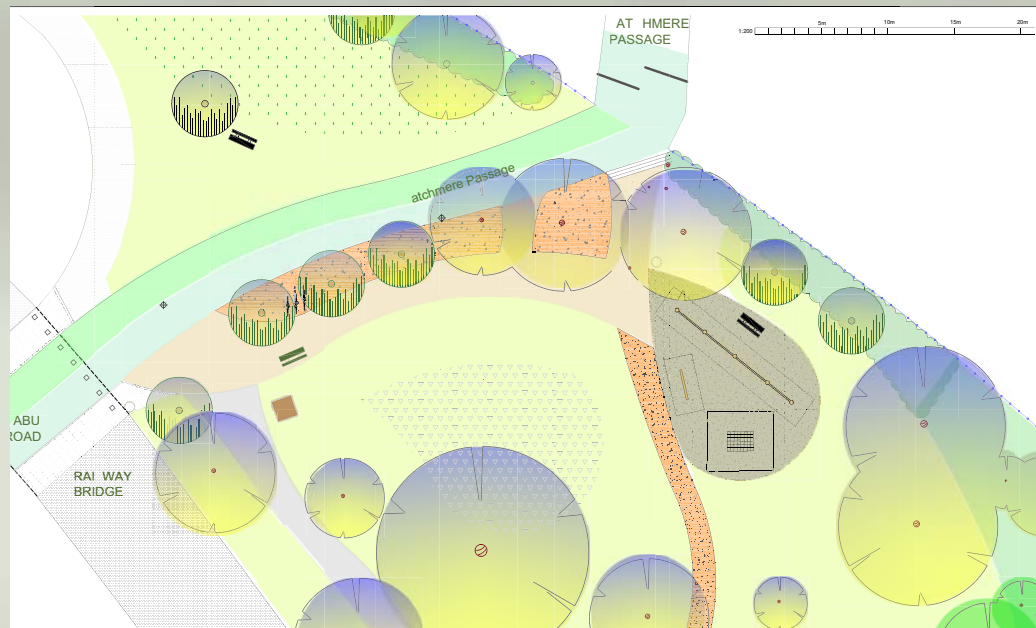

# Falcon Park landscaping Improvements Consultation: Phase 2

## OPTION 2

## PLAY

1. Recycled plastic trim trail

## SURFACES

2. Informal Breedon gravel under trees

3. Buff coloured macadam (Natratex) paths

4. Loose bark mulch safety surface

5. Cycle paths clearly designated using markings and/or coated tarmac in buff or green