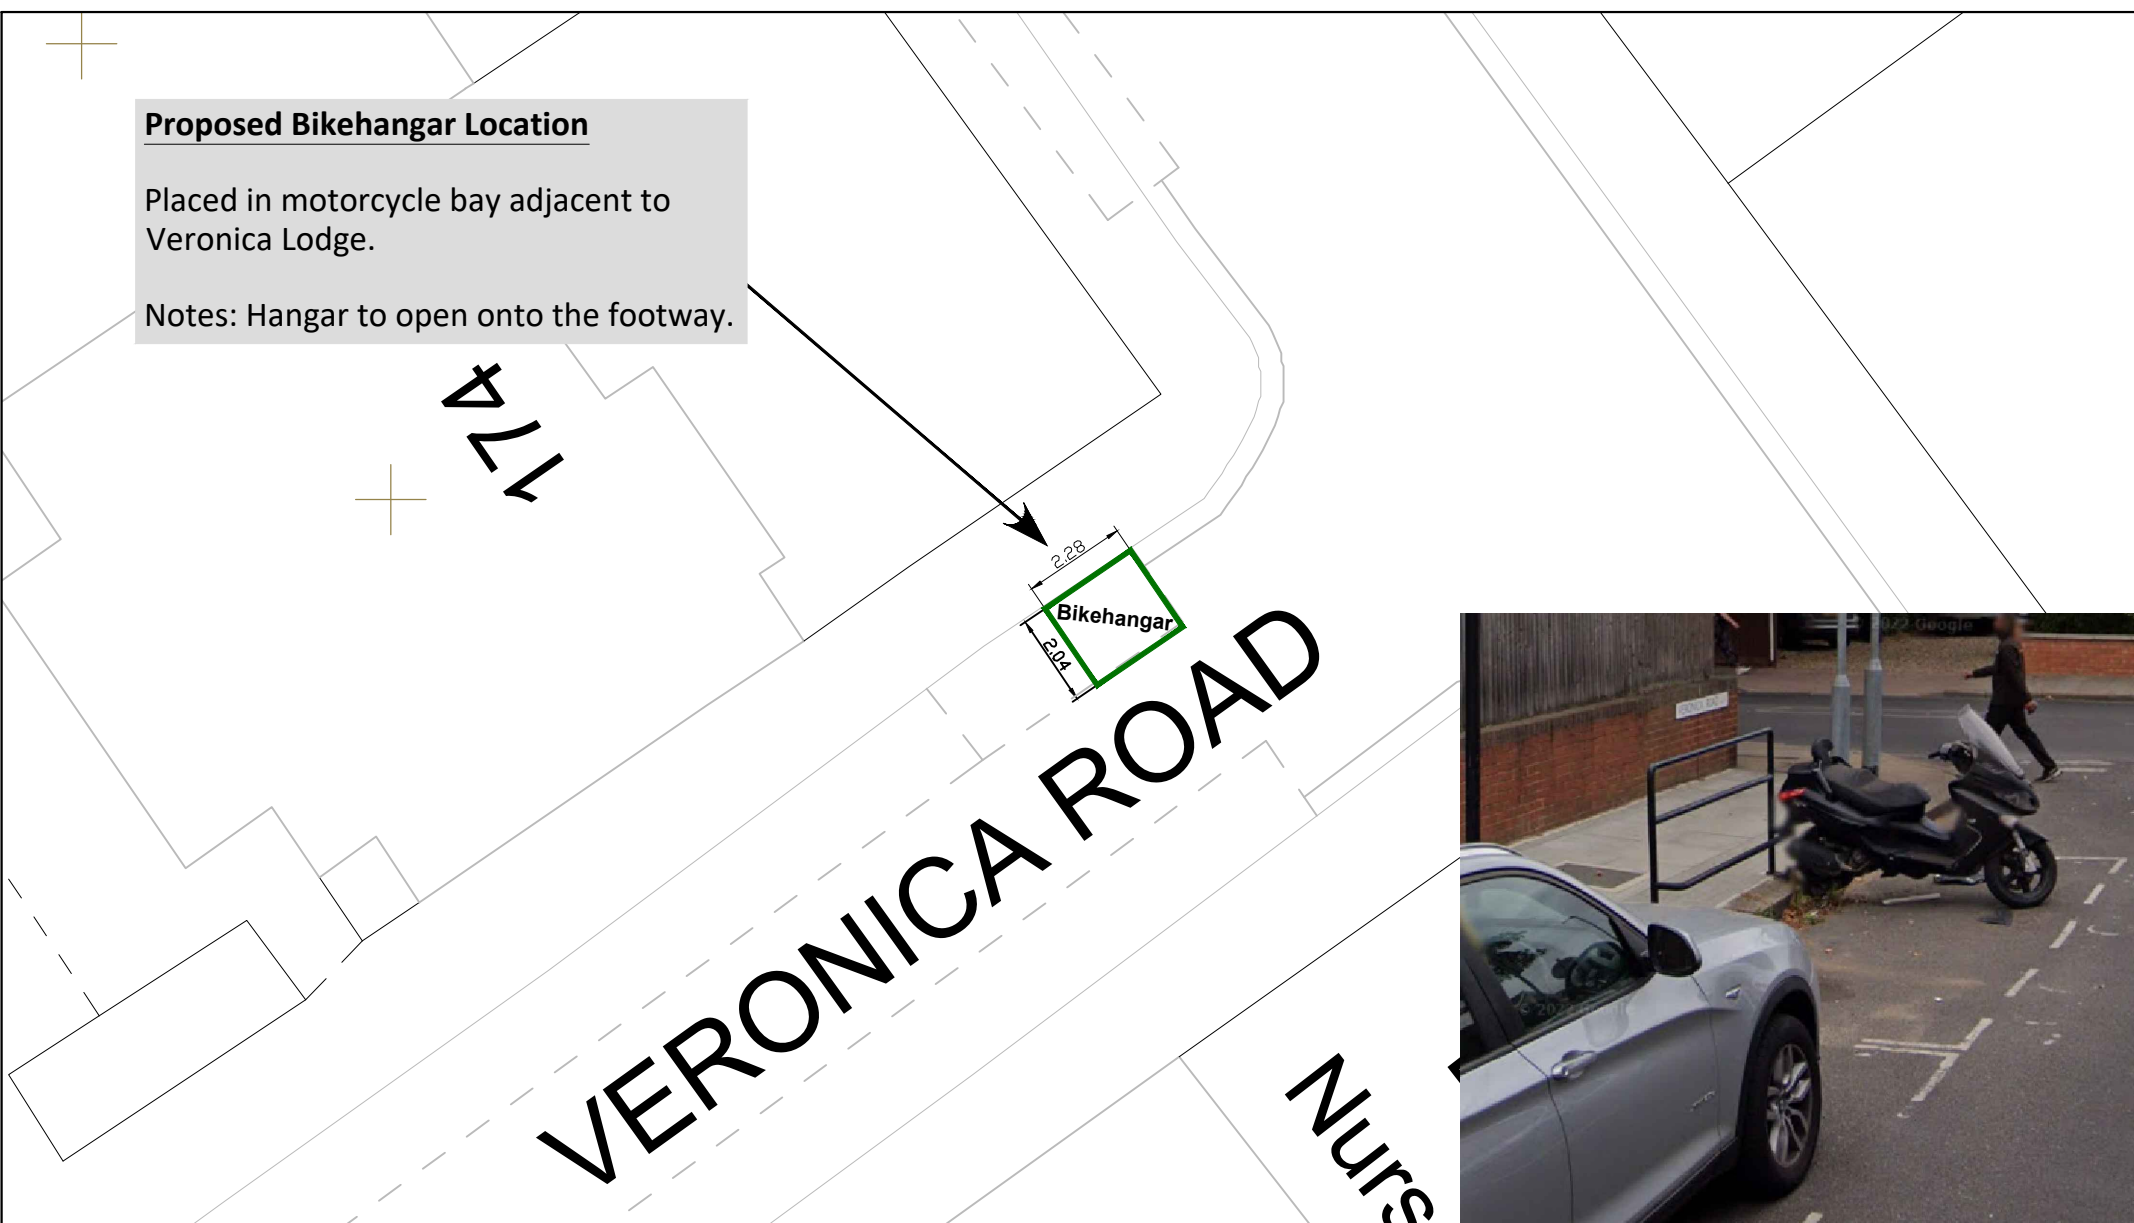

Proposed Bikehangar Location

Placed in motorcycle bay adjacent to Veronica Lodge.

Notes: Hangar to open onto the footway.

GENERAL NOTES:

- THIS DRAWING TO BE READ IN CONJUNCTION WITH ALL RELEVANT ENGINEERS DRAWINGS & SPECIFICATIONS.
- DO NOT SCALE THIS DRAWING. ALL DRAWING IN METRES.

THIS MAP IS REPRODUCED FROM ORDNANCE SURVEY MATERIAL WITH THE PERMISSION OF ORDNANCE SURVEY ON BEHALF OF THE CONTROLLER OF HER MAJESTY'S STATIONERY OFFICE, © CROWN COPYRIGHT. UNAUTHORISED REPRODUCTION INFRINGES CROWN COPYRIGHT AND MAY LEAD TO PROSECUTION OR CIVIL PROCEEDINGS. WANDSWORTH COUNCIL LICENCE NUMBER: 100019270 (2016)

Project Title: **Bikehangar Consultation**

Drawing Title: **Veronica Road**

RICHMOND AND WANDSWORTH COUNCILS

Scale: A4: **NTS** Drawn By: **CB** Project No: **-**

Date: **May 24** Checked By: **MT**

ENVIRONMENT AND COMMUNITY SERVICES DEPARTMENT