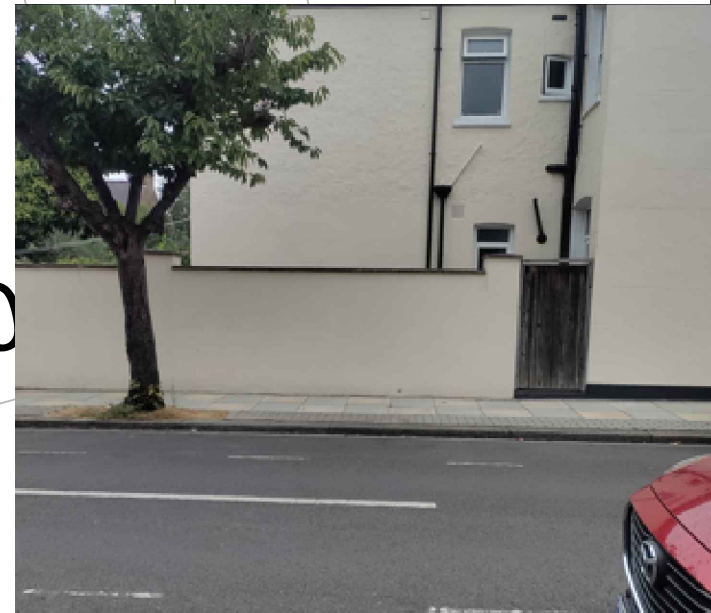

Proposed Bikehangar Location

Placed in parking bay adjacent to side wall of 79 Muncaster Road, between tree and gate.

Notes: Hangar to open onto the footway.

GENERAL NOTES:

- THIS DRAWING TO BE READ IN CONJUNCTION WITH ALL RELEVANT ENGINEERS DRAWINGS & SPECIFICATIONS.
- DO NOT SCALE THIS DRAWING. ALL DRAWING IN METRES.