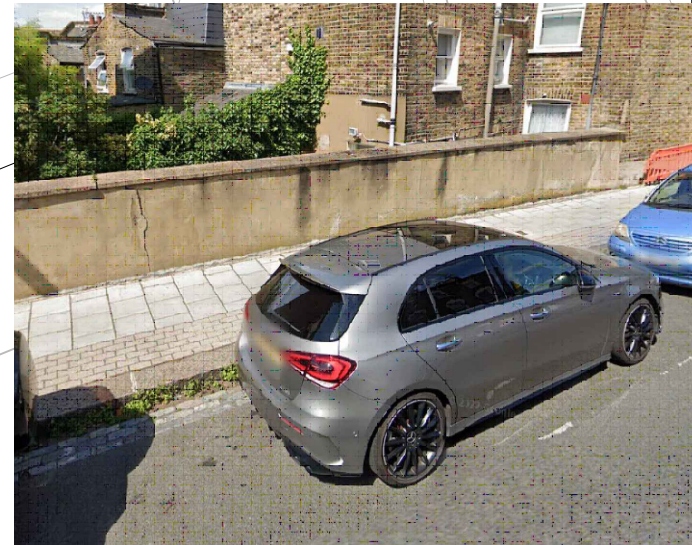

**Proposed Bikehangar Location**

Placed in parking bay opposite 5 Cologne Road.

Notes: Hangar to open onto the footway.

**GENERAL NOTES:**  
 1. THIS DRAWING TO BE READ IN CONJUNCTION WITH ALL RELEVANT ENGINEERS DRAWINGS & SPECIFICATIONS.  
 2. DO NOT SCALE THIS DRAWING. ALL DRAWING IN METRES.

Project Title: **Bikehangar Consultation**

THIS MAP IS REPRODUCED FROM ORDNANCE SURVEY MATERIAL WITH THE PERMISSION OF ORDNANCE SURVEY ON BEHALF OF THE CONTROLLER OF HER MAJESTY'S STATIONERY OFFICE, © CROWN COPYRIGHT. UNAUTHORISED REPRODUCTION INFRINGES CROWN COPYRIGHT AND MAY LEAD TO PROSECUTION OR CIVIL PROCEEDINGS. WANDSWORTH COUNCIL LICENCE NUMBER: 100019270 (2016)