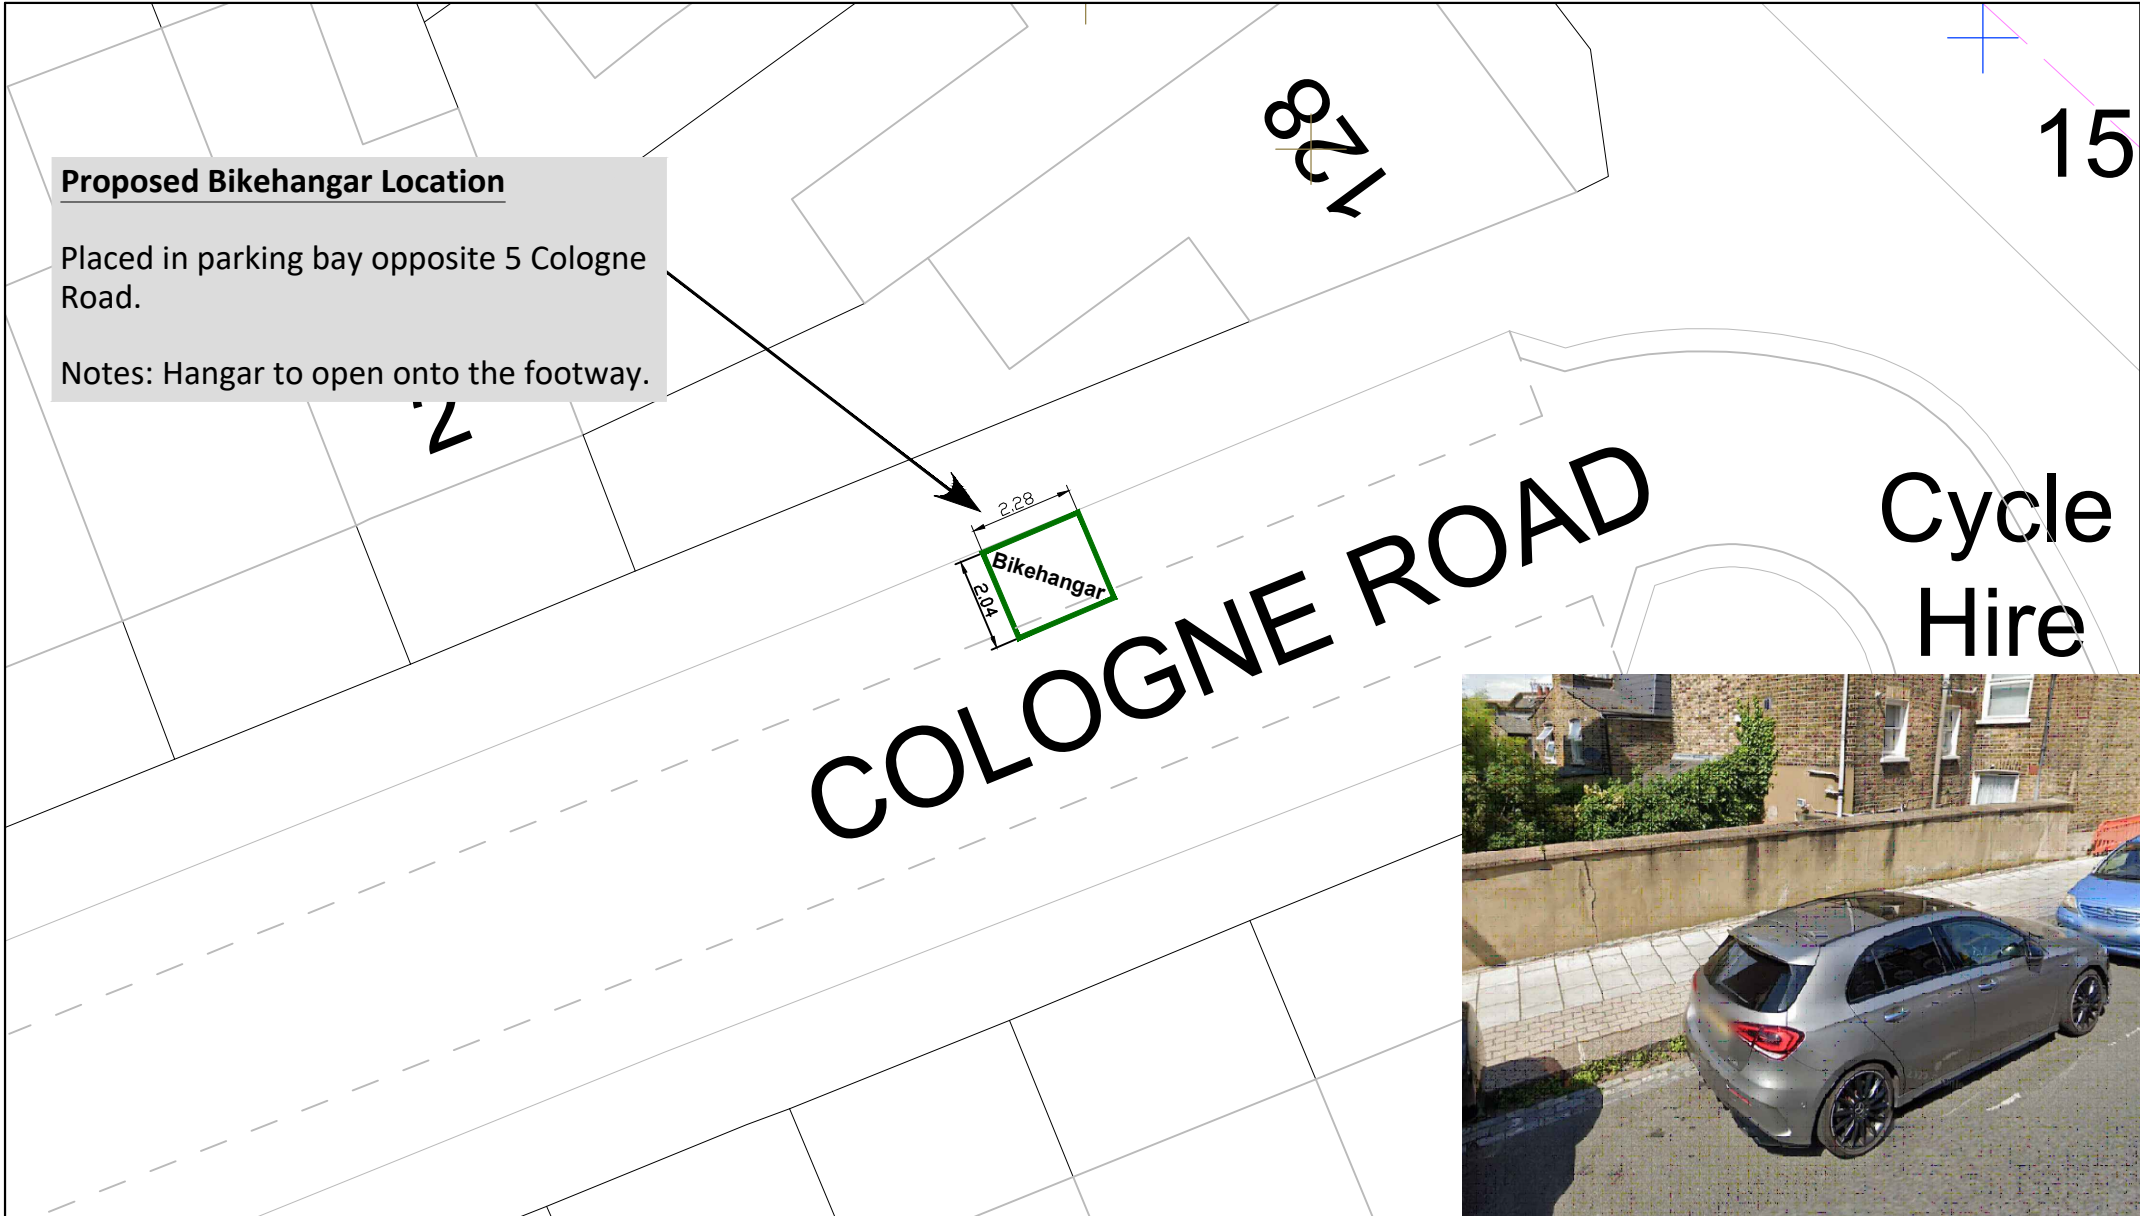

**Proposed Bikehangar Location**

Placed in parking bay opposite 5 Cologne Road.

Notes: Hangar to open onto the footway.

**GENERAL NOTES:**  
 1. THIS DRAWING TO BE READ IN CONJUNCTION WITH ALL RELEVANT ENGINEERS DRAWINGS & SPECIFICATIONS.  
 2. DO NOT SCALE THIS DRAWING. ALL DRAWING IN METRES.

Project Title: **Bikehangar Consultation**

THIS MAP IS REPRODUCED FROM ORDNANCE SURVEY MATERIAL WITH THE PERMISSION OF ORDNANCE SURVEY ON BEHALF OF THE CONTROLLER OF HER MAJESTY'S STATIONERY OFFICE, © CROWN COPYRIGHT. UNAUTHORISED REPRODUCTION INFRINGES CROWN COPYRIGHT AND MAY LEAD TO PROSECUTION OR CIVIL PROCEEDINGS. WANDSWORTH COUNCIL LICENCE NUMBER: 100019270 (2016)

Drawing Title: **Cologne Road**

		ENVIRONMENT AND COMMUNITY SERVICES DEPARTMENT	
<b>RICHMOND AND WANDSWORTH COUNCILS</b>			
Scale @ A4: <b>NTS</b>	Drawn By: <b>CB</b>	Project No:	Drawing No:
Date: <b>June 24</b>	Checked By: <b>MT</b>	-	Revision: