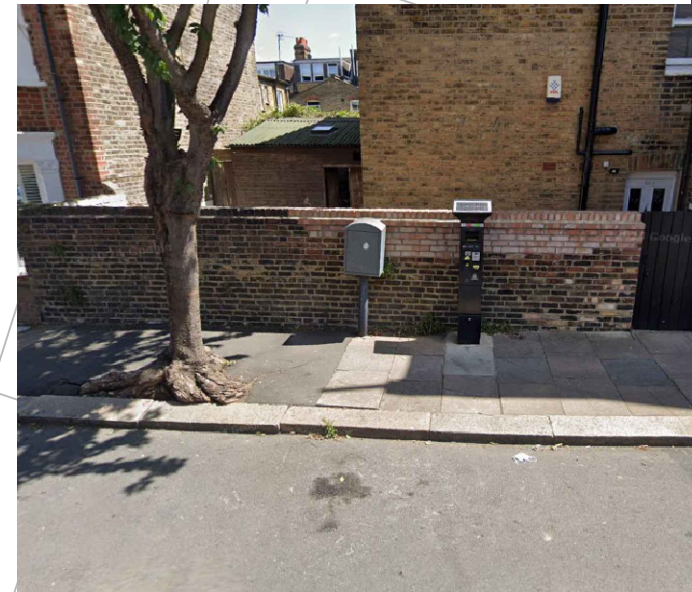

**Proposed Bikehangar Location**

Placed in parking space opposite flank wall of Bonjour Putney, between gate and tree.

Notes: Hangar to open onto the footway.

**GENERAL NOTES:**

- THIS DRAWING TO BE READ IN CONJUNCTION WITH ALL RELEVANT ENGINEERS DRAWINGS & SPECIFICATIONS.
- DO NOT SCALE THIS DRAWING. ALL DRAWING IN METRES.