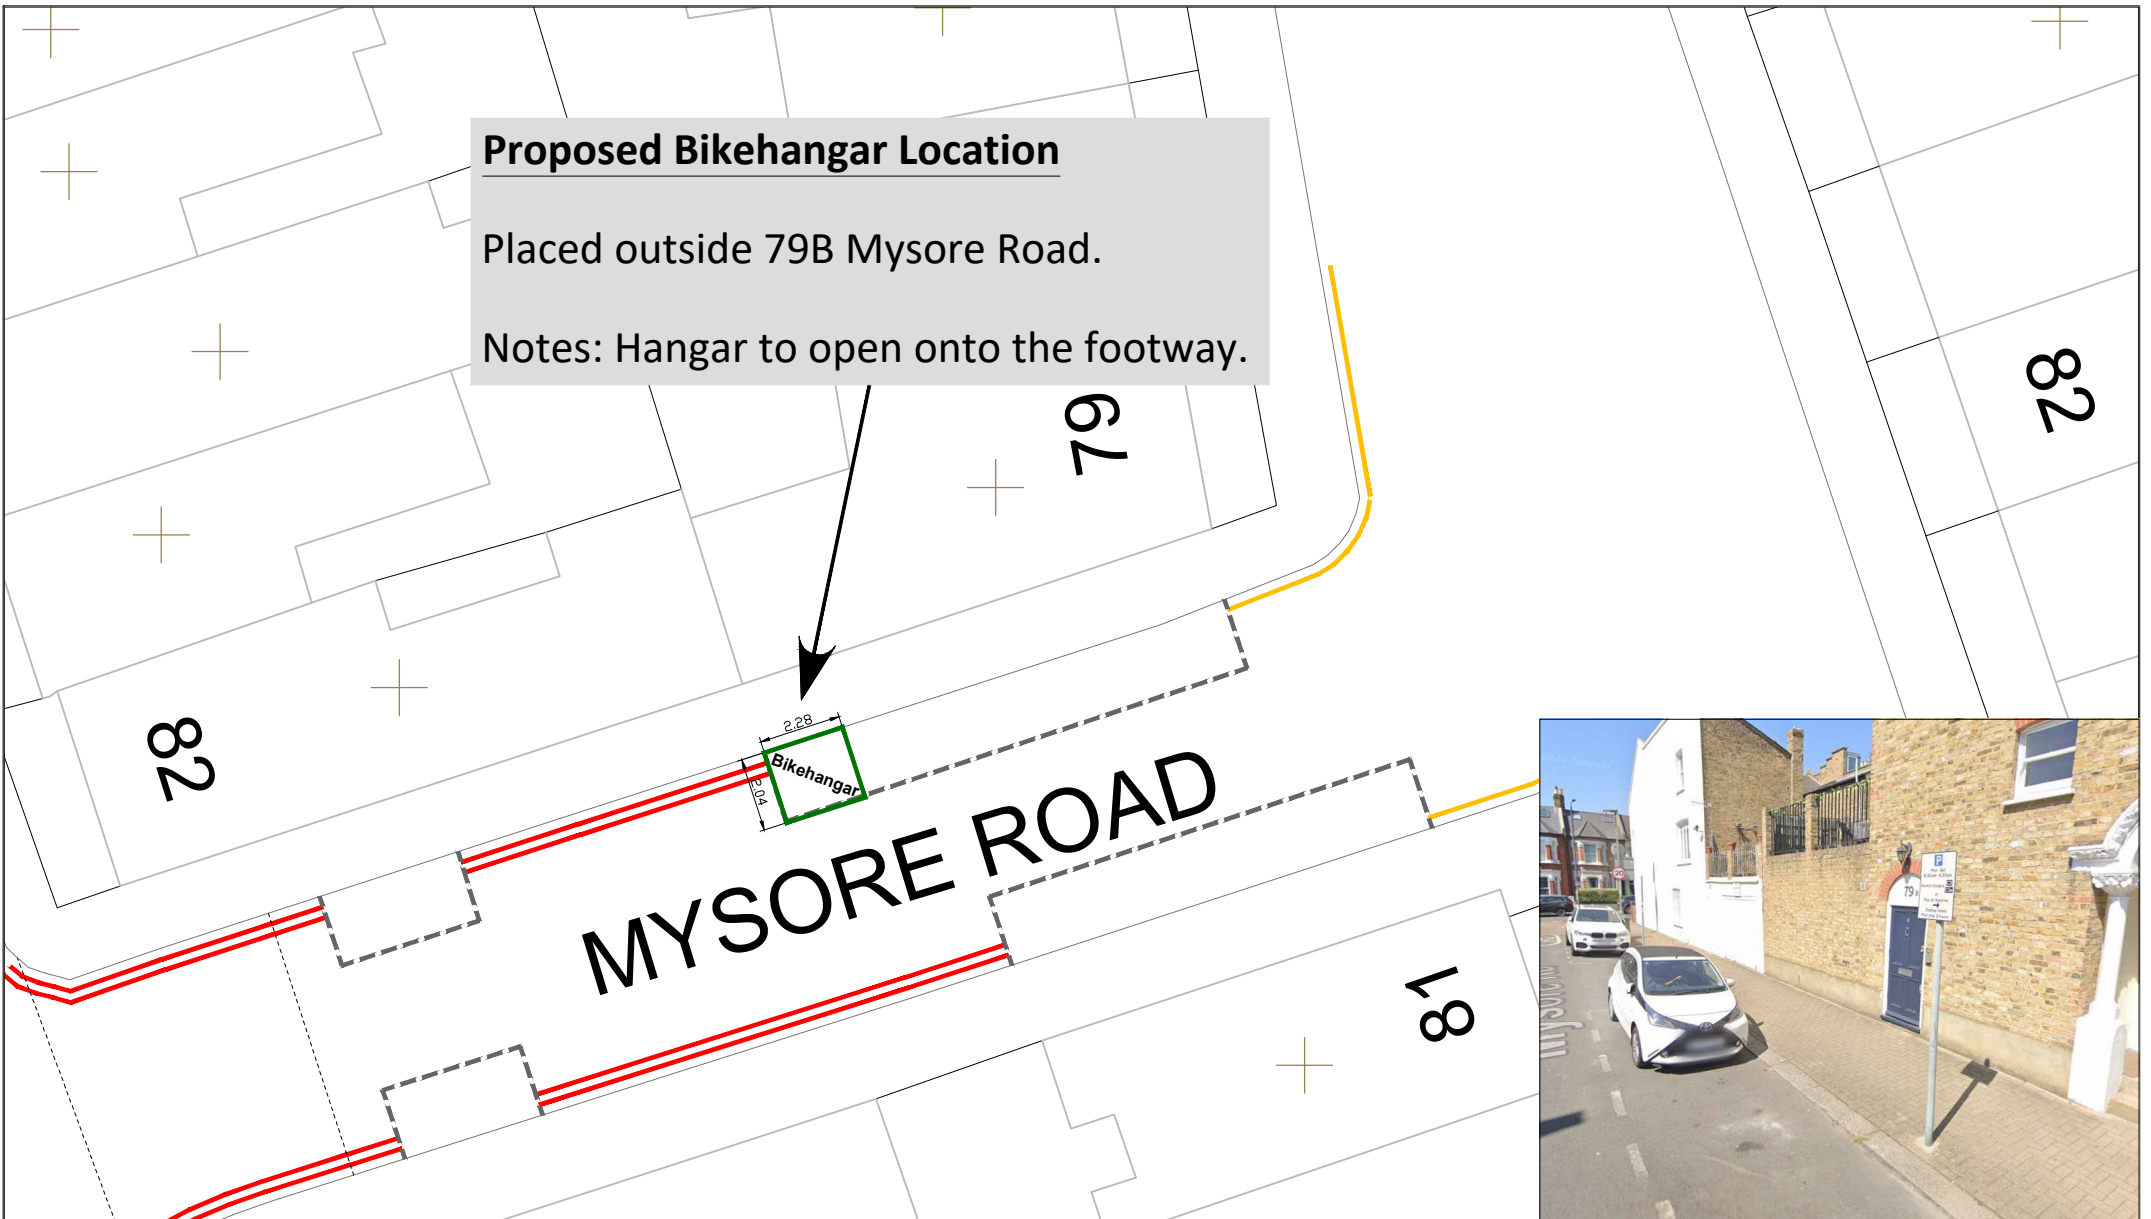

**Proposed Bikehangar Location**

Placed outside 79B Mysore Road.

Notes: Hangar to open onto the footway.

**GENERAL NOTES:**

1. THIS DRAWING TO BE READ IN CONJUNCTION WITH ALL RELEVANT ENGINEERS DRAWINGS & SPECIFICATIONS.
2. DO NOT SCALE THIS DRAWING. ALL DRAWING IN METRES.

THIS MAP IS REPRODUCED FROM ORDNANCE SURVEY MATERIAL WITH THE PERMISSION OF ORDNANCE SURVEY ON BEHALF OF THE CONTROLLER OF HER MAJESTY'S STATIONERY OFFICE, © CROWN COPYRIGHT. UNAUTHORISED REPRODUCTION INFRINGES CROWN COPYRIGHT AND MAY LEAD TO PROSECUTION OR CIVIL PROCEEDINGS. WANDSWORTH COUNCIL LICENCE NUMBER: 100019270 (2016)

Project Title:

Bikehangar Consultation

Drawing Title:

Mysore Road

RICHMOND AND WANDSWORTH COUNCILS

ENVIRONMENT AND  
COMMUNITY  
SERVICES DEPARTMENT

Scale @ A4:

NTS