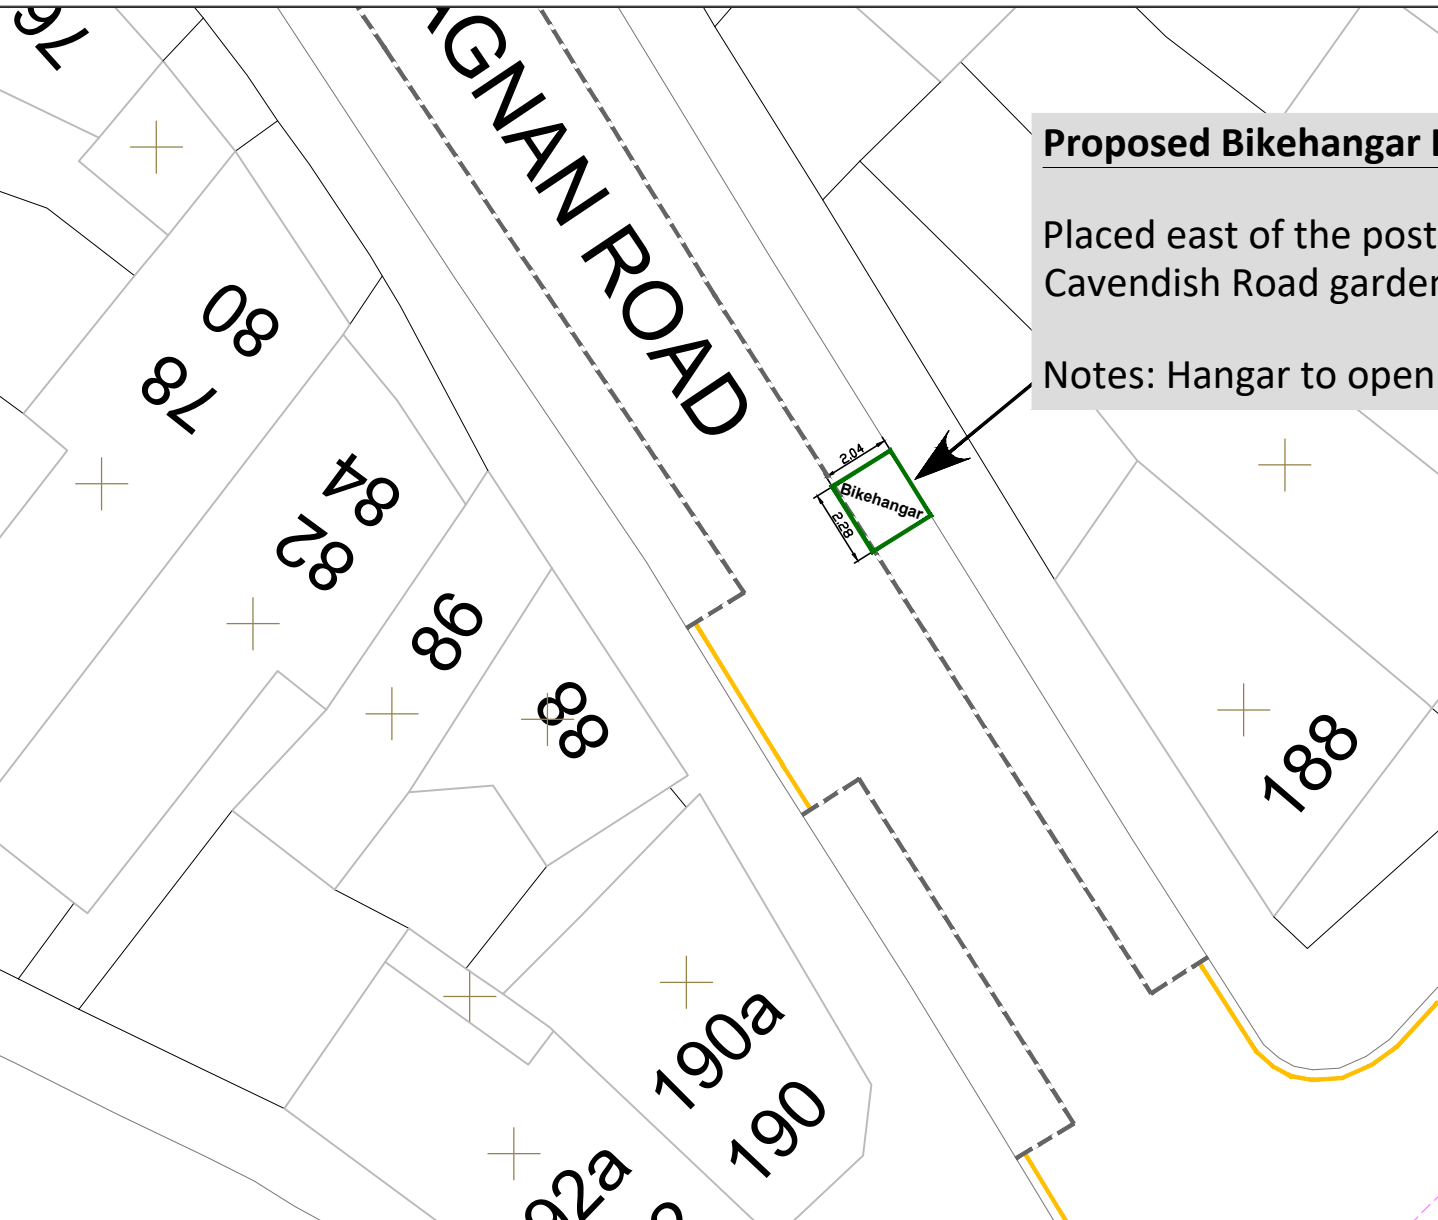

**Proposed Bikehangar Location**

Placed east of the post near 188 Cavendish Road garden gate.

Notes: Hangar to open onto the footway.

**GENERAL NOTES:**  
 1. THIS DRAWING TO BE READ IN CONJUNCTION WITH ALL RELEVANT ENGINEERS DRAWINGS & SPECIFICATIONS.  
 2. DO NOT SCALE THIS DRAWING. ALL DRAWING IN METRES.

Project Title: **Bikehangar Consultation**

**RICHMOND AND WANDSWORTH COUNCILS**

ENVIRONMENT AND COMMUNITY SERVICES DEPARTMENT

THIS MAP IS REPRODUCED FROM ORDNANCE SURVEY MATERIAL WITH THE PERMISSION OF ORDNANCE SURVEY ON BEHALF OF THE CONTROLLER OF HER MAJESTY'S STATIONERY OFFICE, © CROWN COPYRIGHT. UNAUTHORISED REPRODUCTION INFRINGES CROWN COPYRIGHT AND MAY LEAD TO PROSECUTION OR CIVIL PROCEEDINGS. WANDSWORTH COUNCIL LICENCE NUMBER: 100019270 (2016)

Drawing Title: **Dagnan Road**

Scale @ A4:	NTS	Drawn By:	CB	Project No:	
Date:	20/02/23	Checked By:	MT		-

Drawing No:  
Revision: