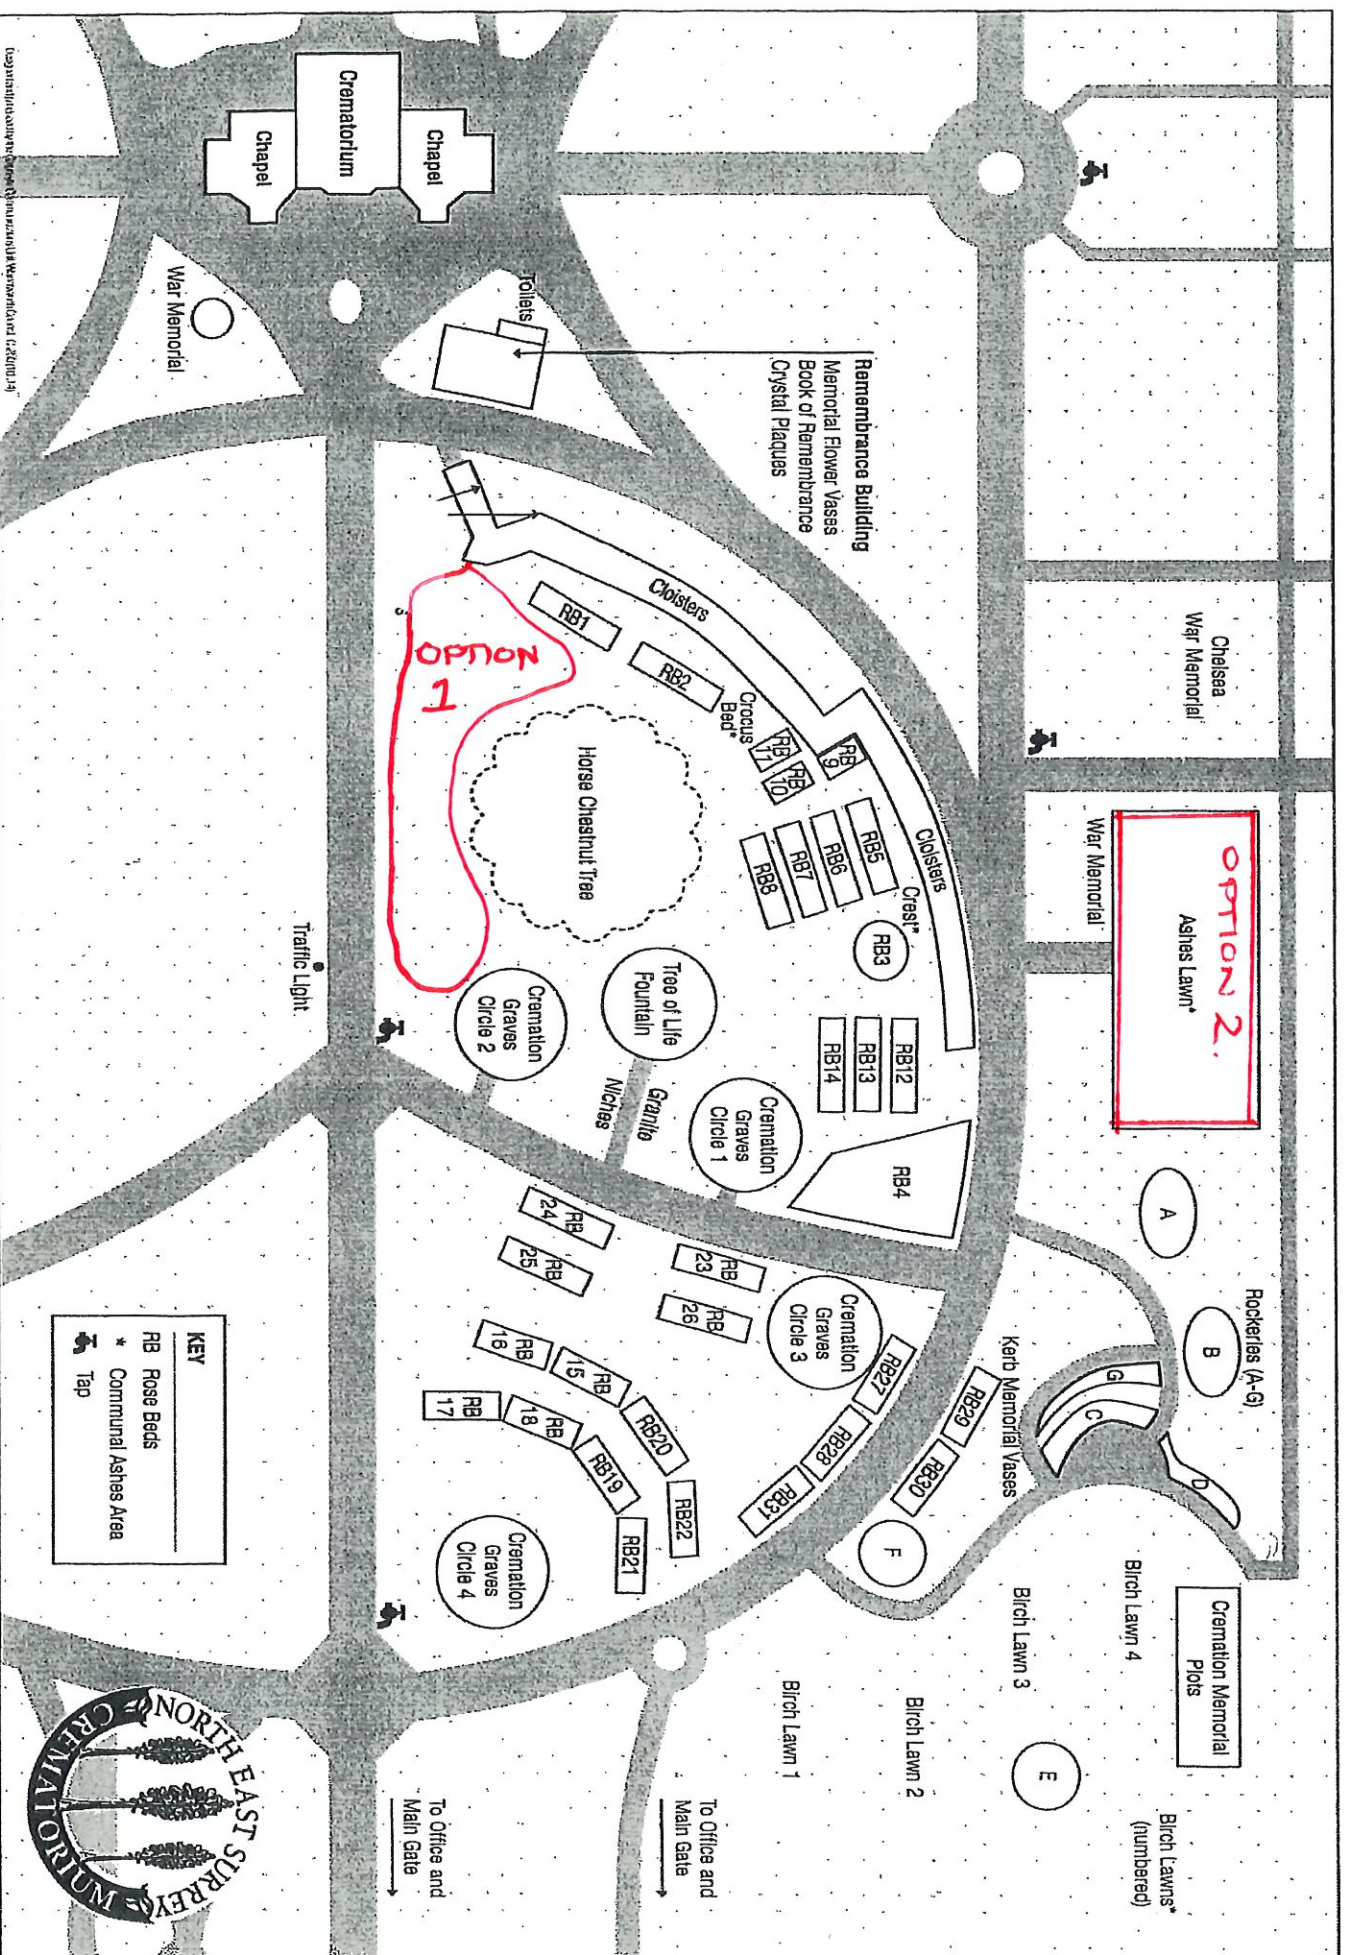

Copyright © 2008, Green Burial Services, Ltd. All Rights Reserved.

KEY	
RB	Rose Beds
*	Communal Ashes Area
⚓	Tap

Traffic Light

To Offices and Main Gate

To Offices and Main Gate

Remembrance Building
Memorial Flower Vases
Book of Remembrance
Crystal Plaques

OPTION 2.
Ashes Lawn*

OPTION 1

Cremation Memorial Pios

Birch Lawns* (numbered)

Rockerets (A-G)

Kerb Memorial Vases

Birch Lawn 3

Birch Lawn 4

Birch Lawn 2

Birch Lawn 1

Chapel
Crematorium
Chapel

War Memorial

Chelsea War Memorial

War Memorial

Cremation Memorial Pios

Birch Lawns* (numbered)

Rockerets (A-G)

Kerb Memorial Vases

Birch Lawn 3

Birch Lawn 4

Birch Lawn 2

Birch Lawn 1

Chapel
Crematorium
Chapel

War Memorial