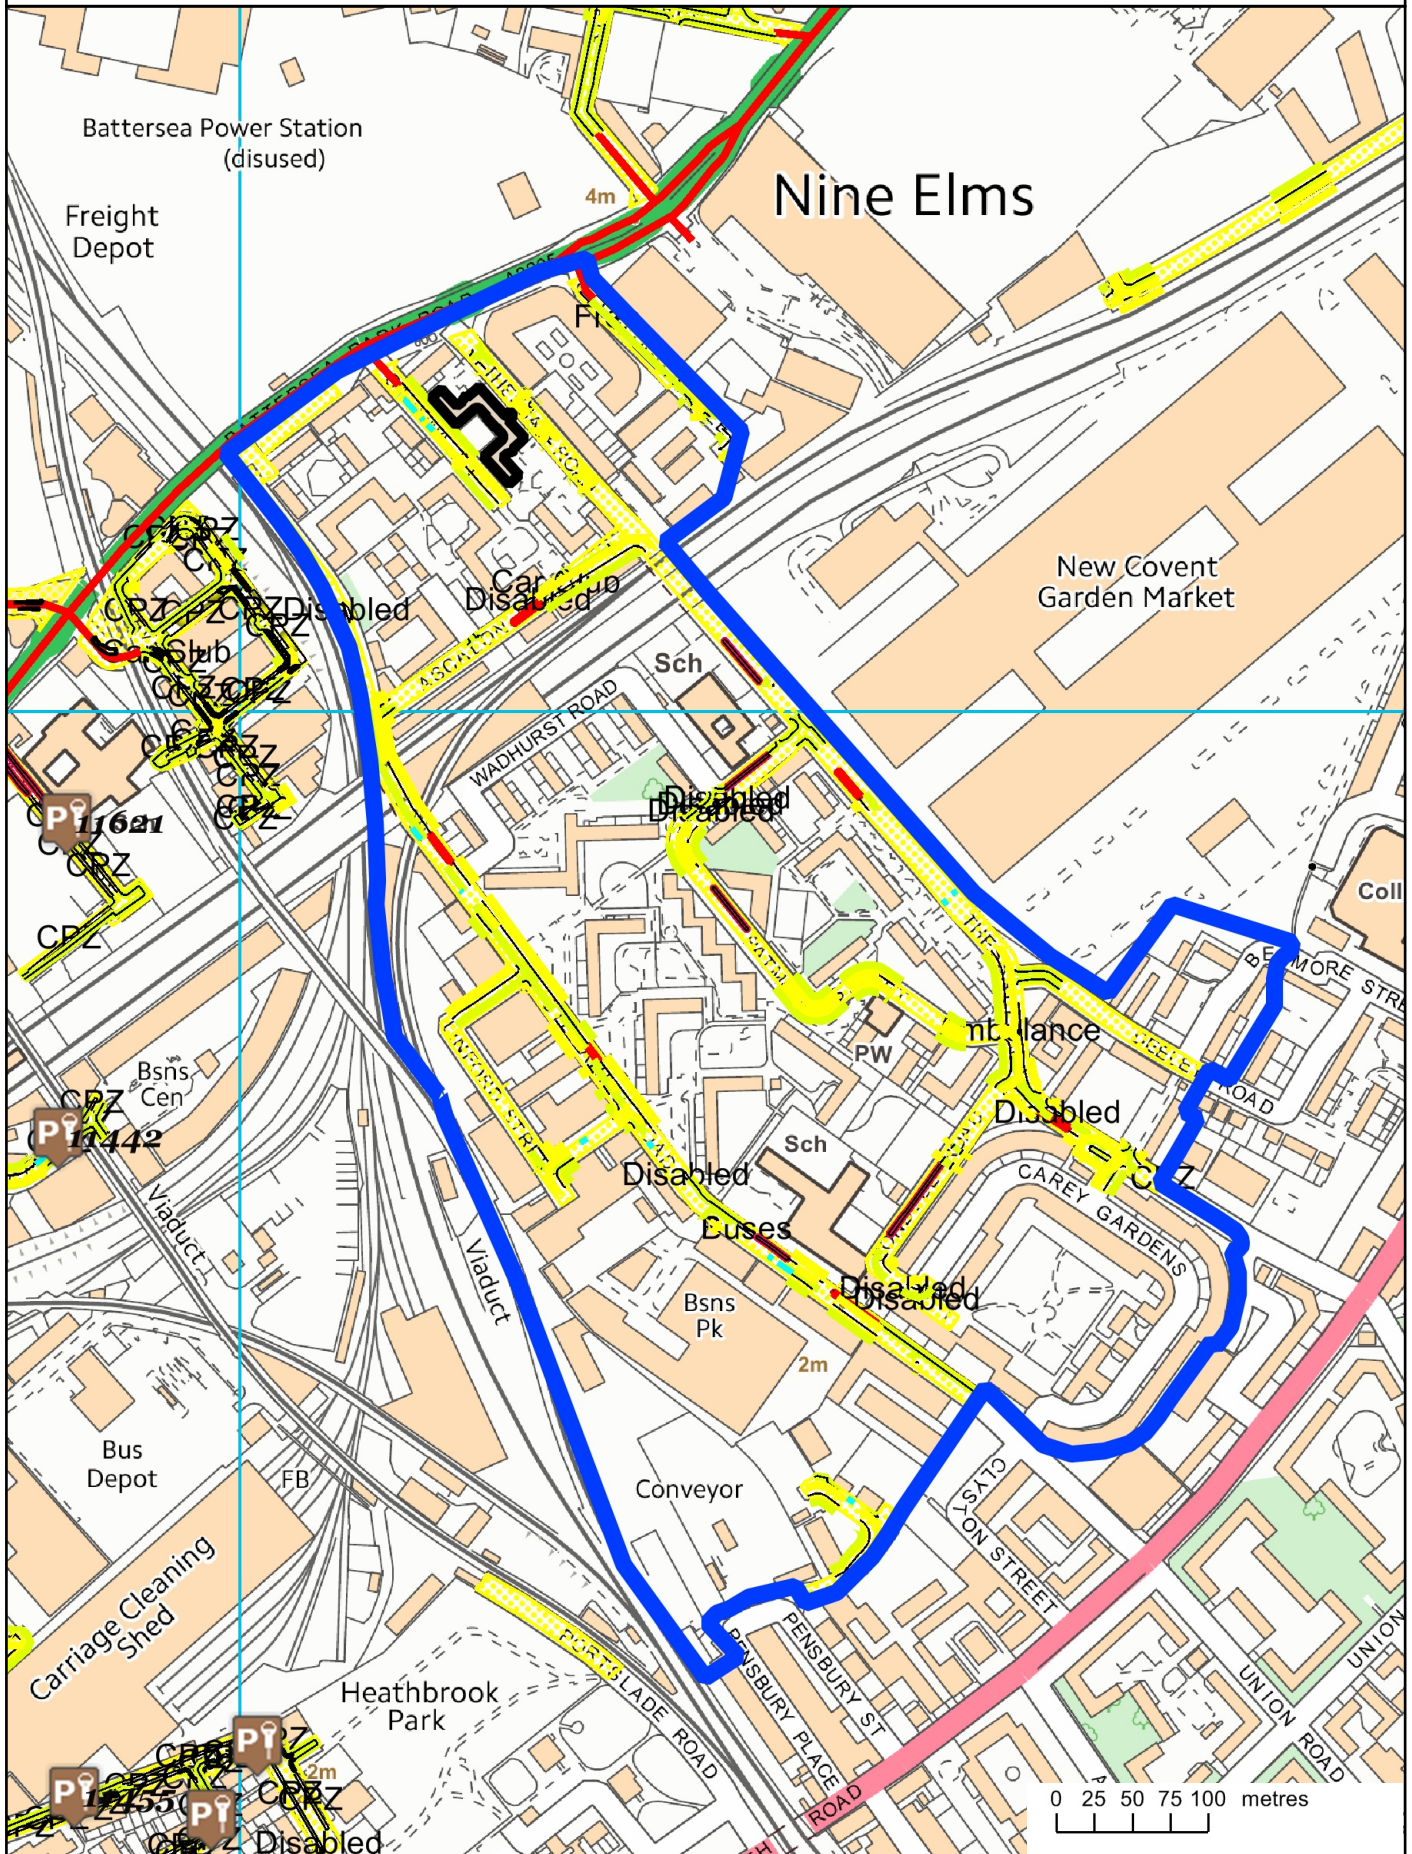

Thessaly Road / Stewarts Road - Possible Consultation area

© Crown copyright. All rights reserved. Wandsworth Borough Council Licence No. LA 100019270 (2018)

24 October 2018

1:5000

Steve Lane