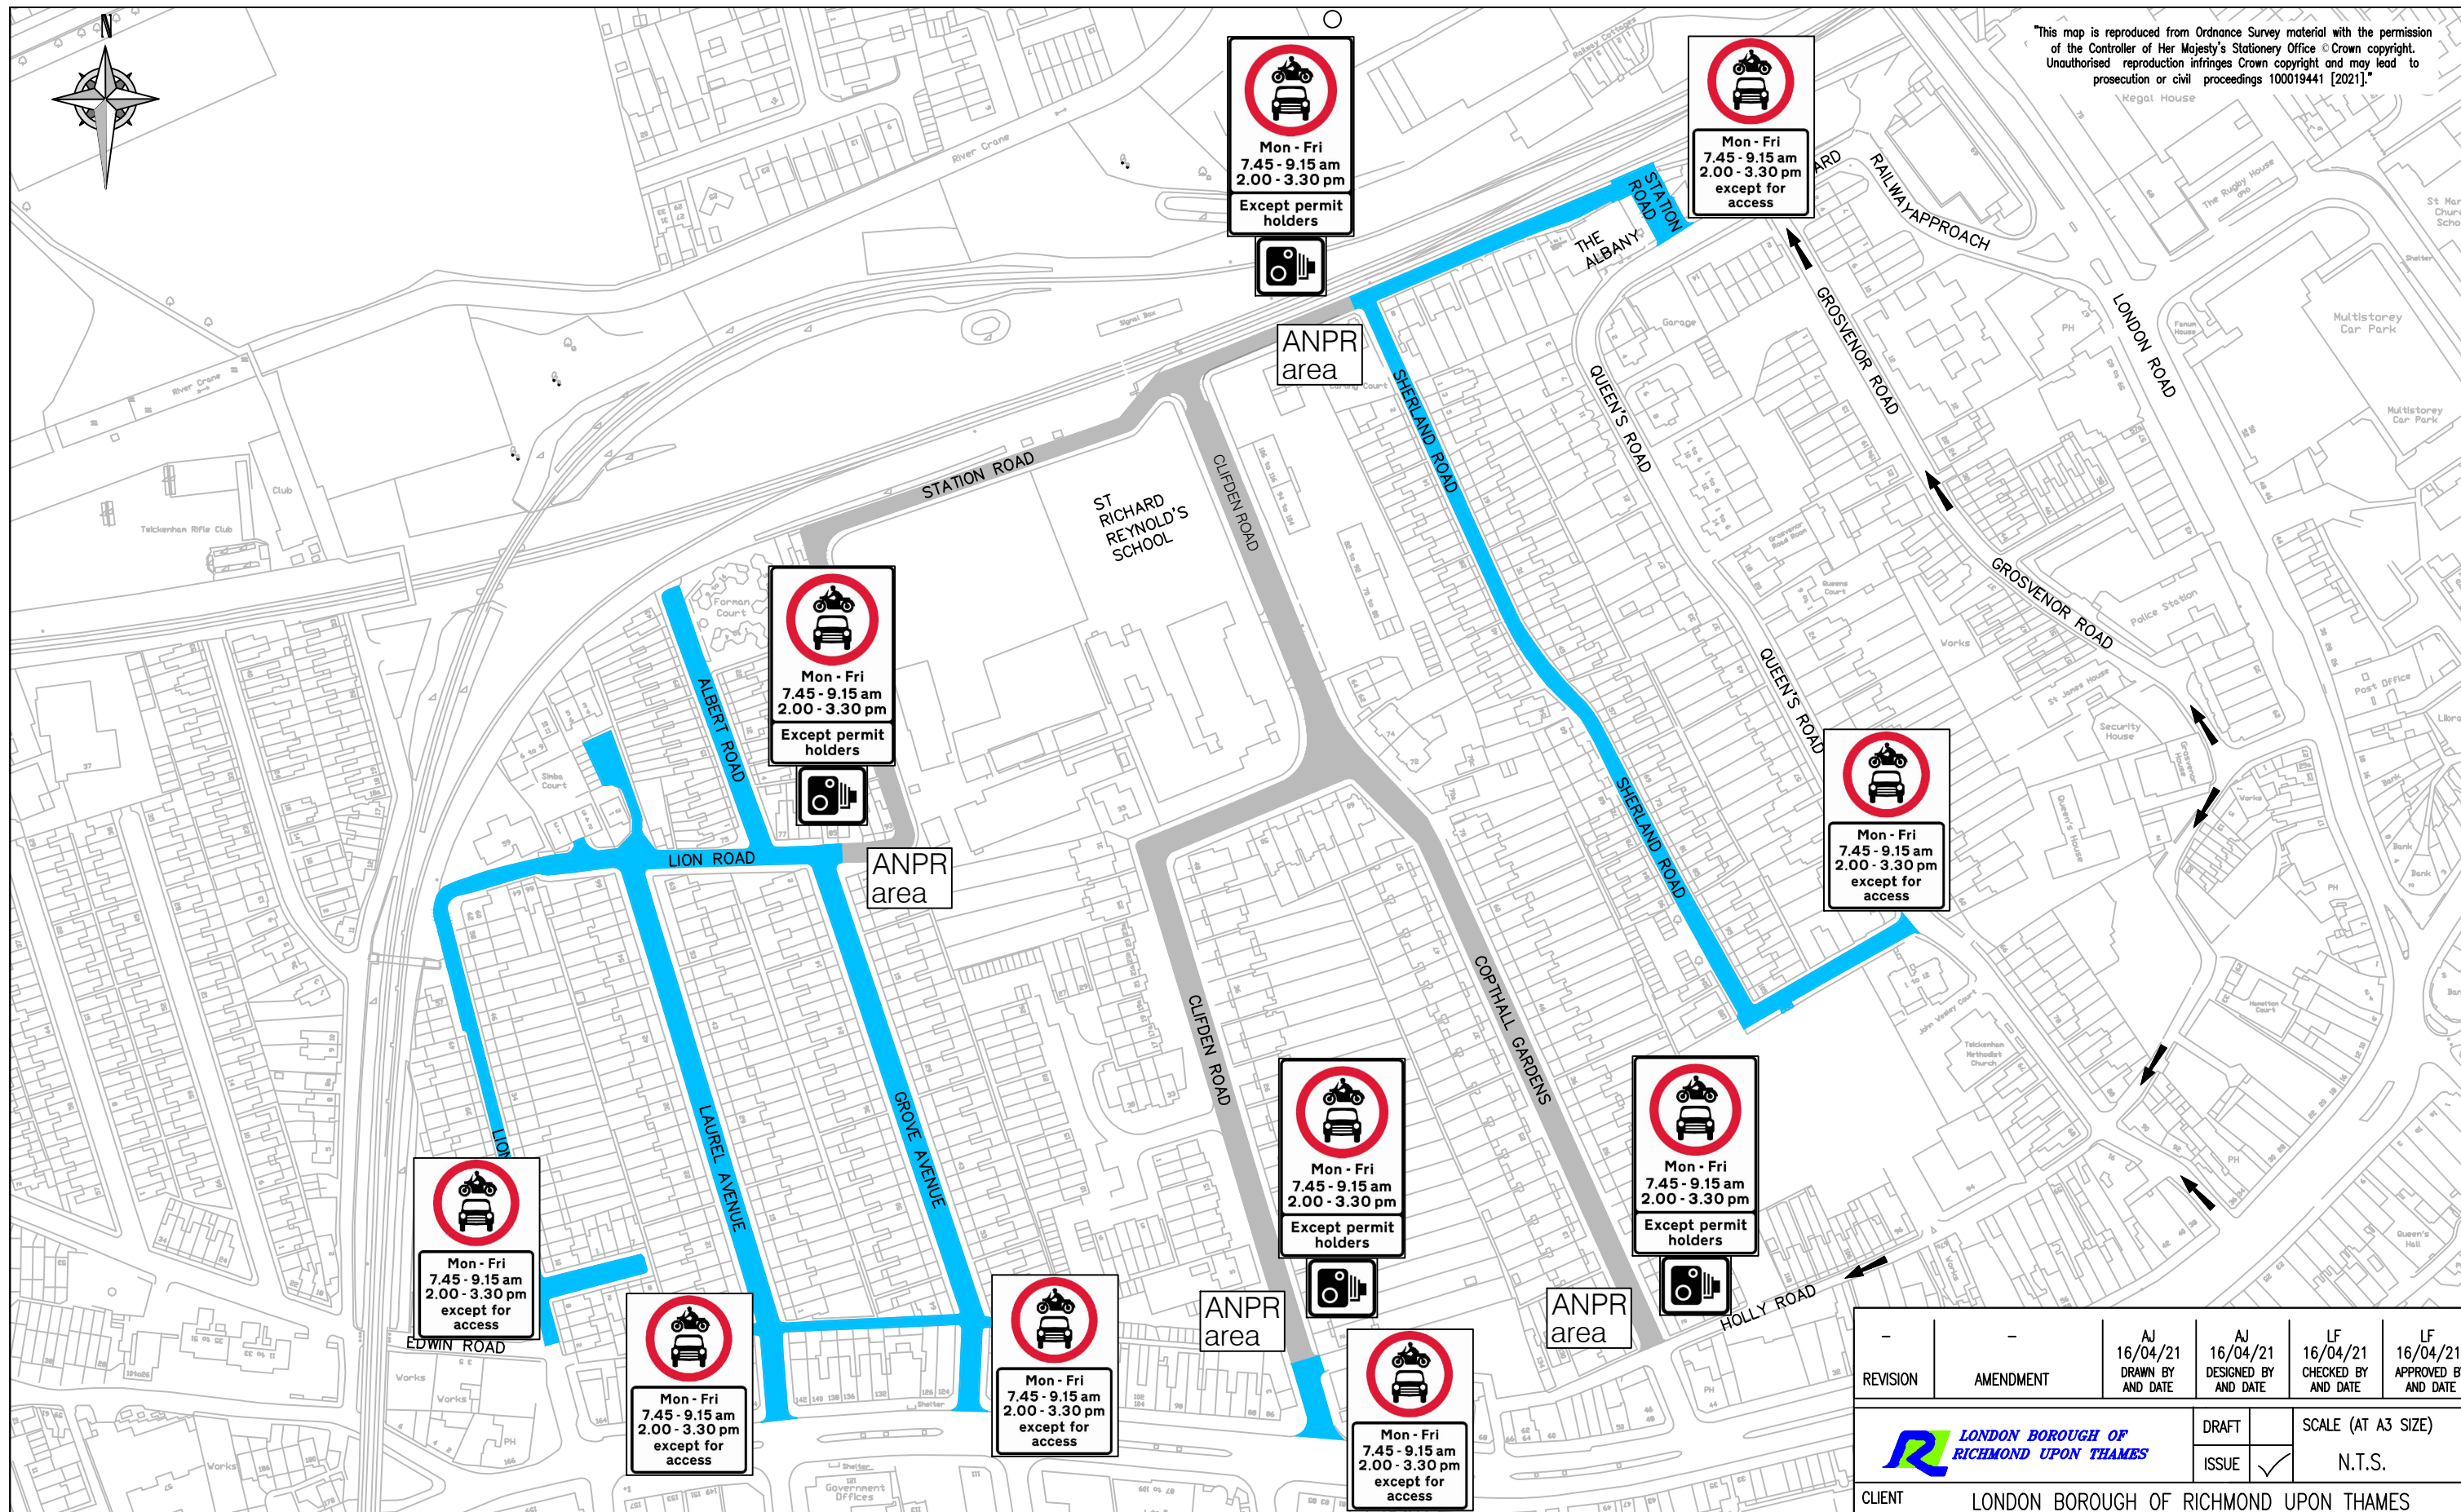

This map is reproduced from Ordnance Survey material with the permission of the Controller of Her Majesty's Stationery Office © Crown copyright. Unauthorised reproduction infringes Crown copyright and may lead to prosecution or civil proceedings 100019441 [2021].*

KEY

- ANPR enforced area
- Proposed outer zone school street area

Existing one-way section

REVISION	AMENDMENT	AJ 16/04/21 DRAWN BY AND DATE	AJ 16/04/21 DESIGNED BY AND DATE	LF 16/04/21 CHECKED BY AND DATE	LF 16/04/21 APPROVED BY AND DATE
				DRAFT ISSUE <input checked="" type="checkbox"/>	SCALE (AT A3 SIZE) N.T.S.
CLIENT	LONDON BOROUGH OF RICHMOND UPON THAMES				
PROJECT	SCHOOL STREETS				
DRAWING TITLE	ST RICHARD REYNOLDS SCHOOL TWICKENHAM				
ISSUING OFFICE	TWICKENHAM	DRAWING NUMBER		REVISION	
TELEPHONE	020 88911411	2381-SSP2-019-CS-GL-001A		-	