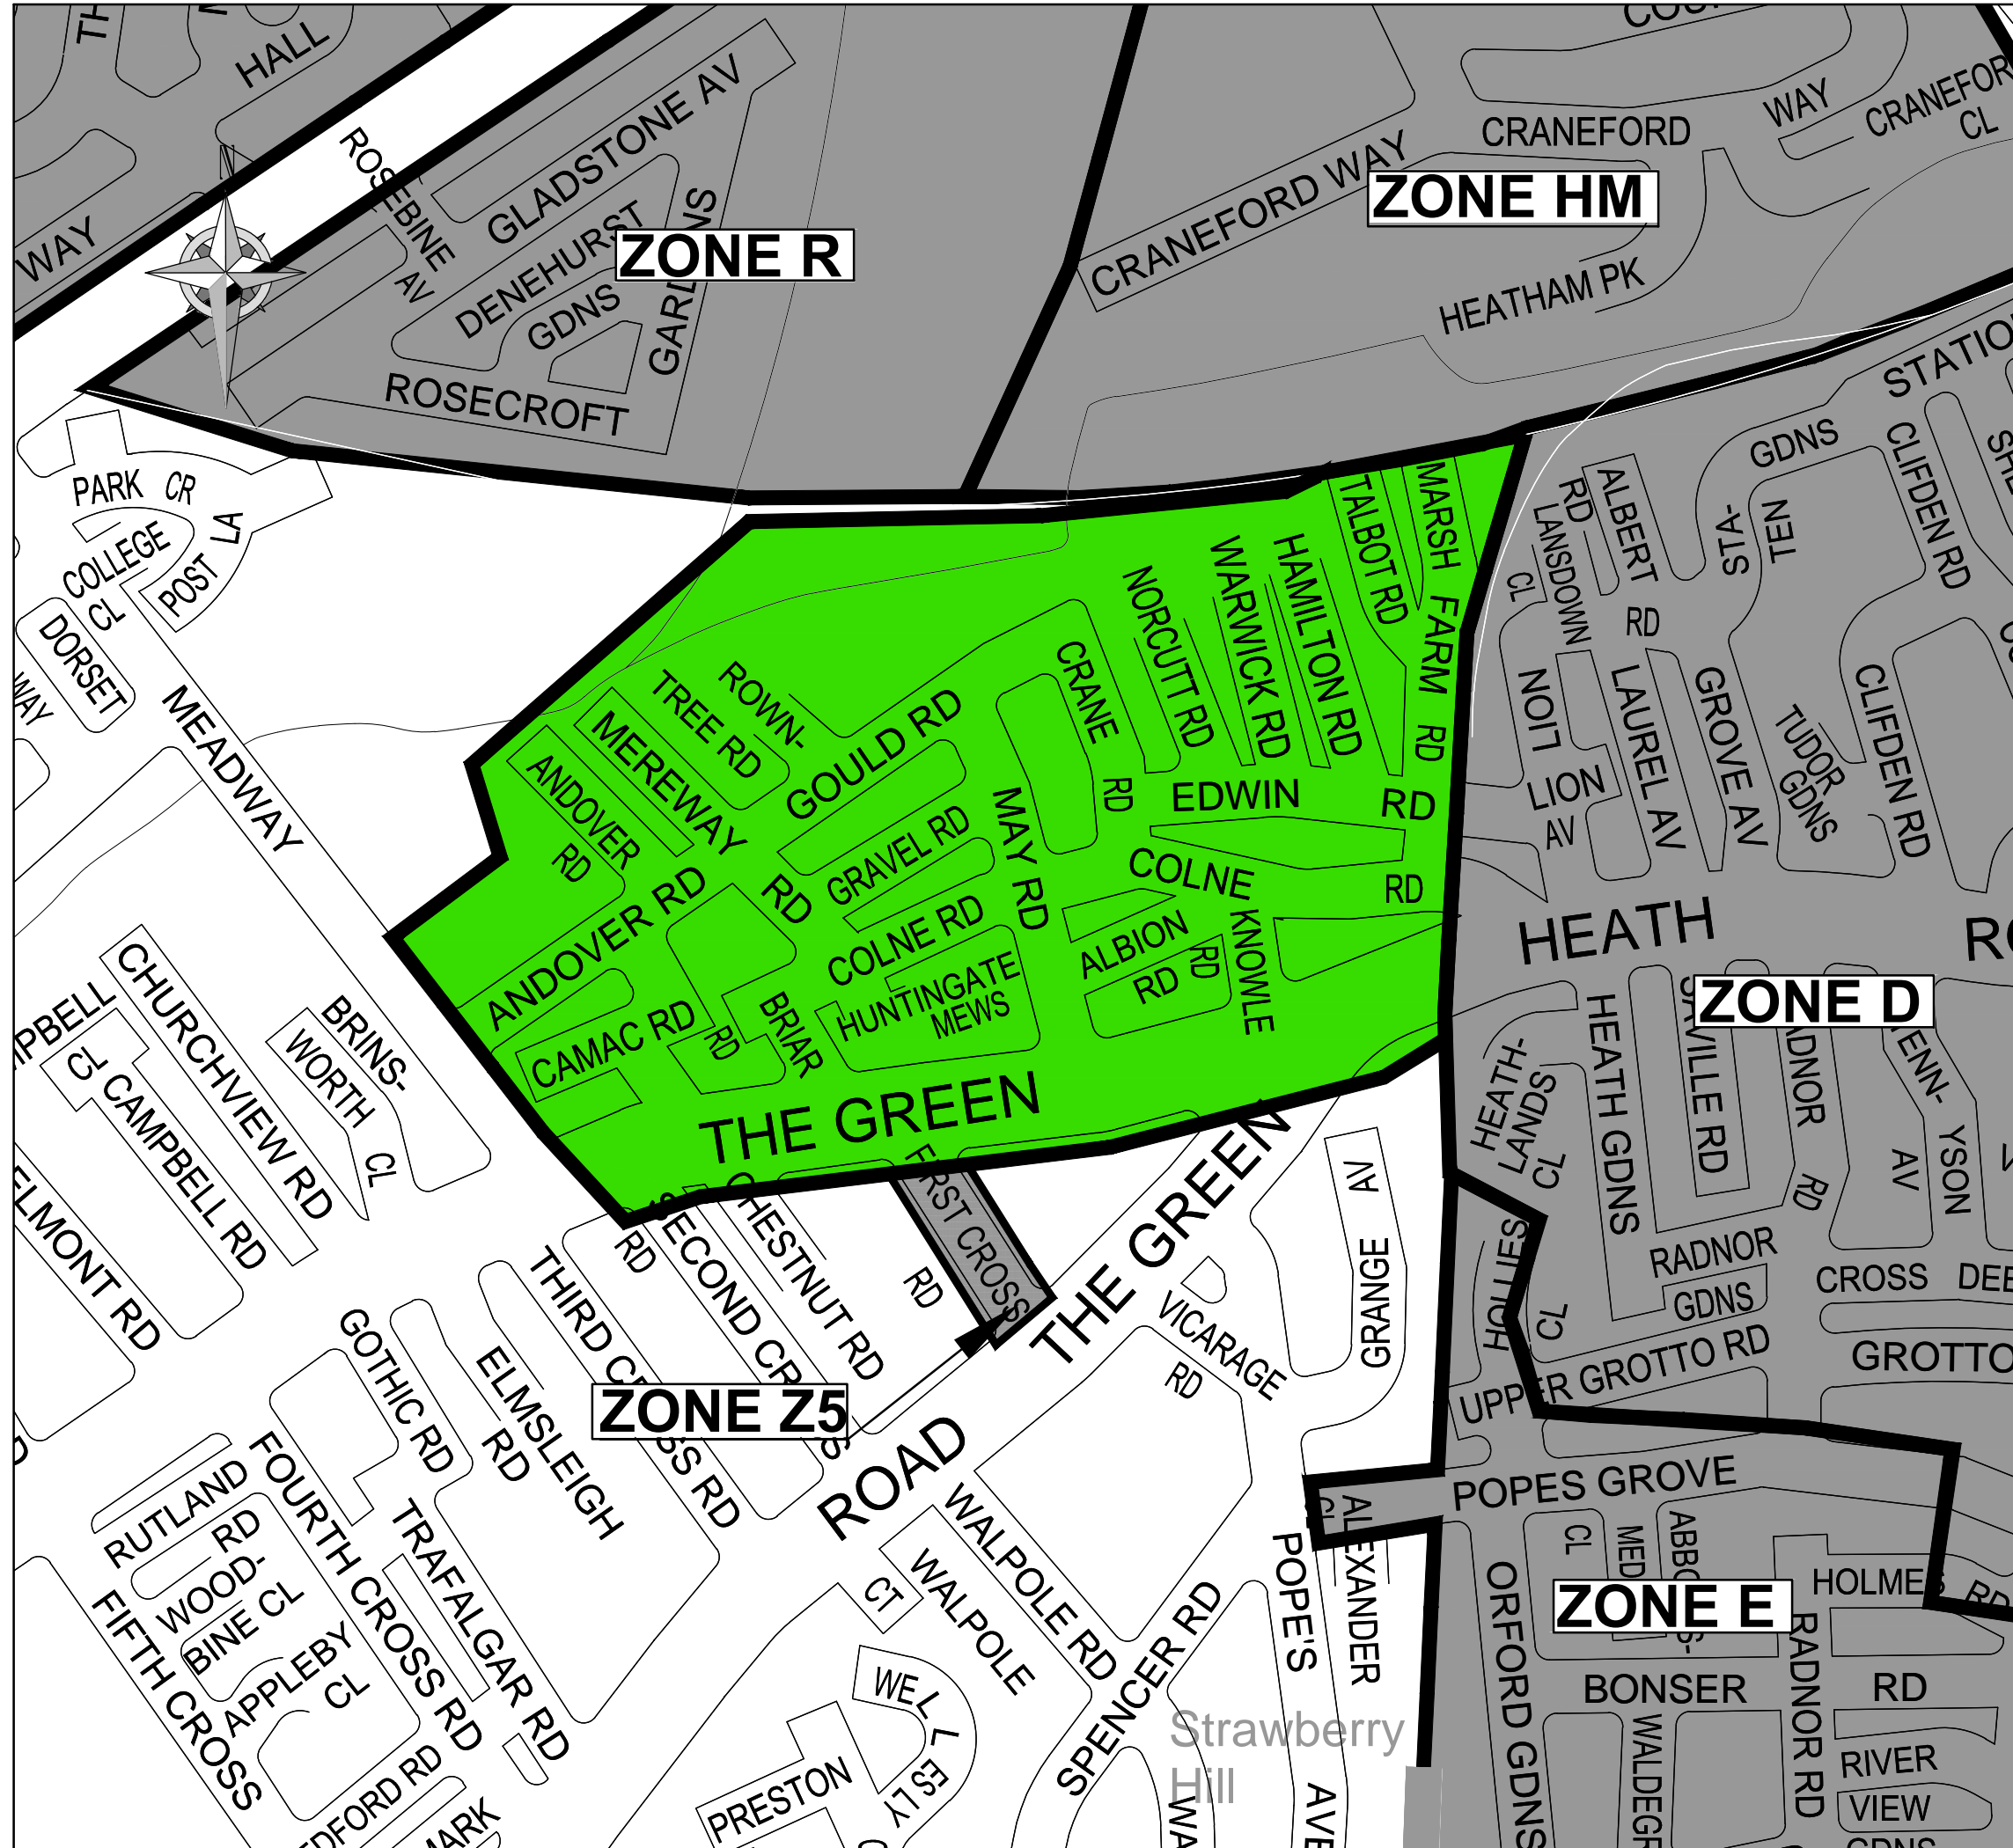

"This map is reproduced from Ordnance Survey material with the permission of the Controller of Her Majesty's Stationery Office © Crown copyright. Unauthorised reproduction infringes Crown copyright and may lead to prosecution or civil proceedings 100019441 [2014]."

 HAMILTON ROAD/COLNE ROAD CONSULTATION AREA

EXISTING COMMUNITY PARKING ZONES (CPZ) IN TWICKENHAM

 CENTRAL TWICKENHAM CPZ (ZONE D)
MON - SAT
8.30AM - 6.30PM

 SOUTH TWICKENHAM (ZONE E)
MON - FRI
8.30AM - 10.30AM

 FIRST CROSS ROAD CPZ (ZONE Z5)
MON - SUN
8.30AM - 6.30PM

 HEATHAM AREA CPZ (ZONE HM)
MON - SAT
9AM - 6.30PM &
MAJOR TWICKENHAM STADIUM EVENTS

 TWICKENHAM EVENT DAY CPZ (ZONE R)
MAJOR TWICKENHAM STADIUM EVENTS ONLY