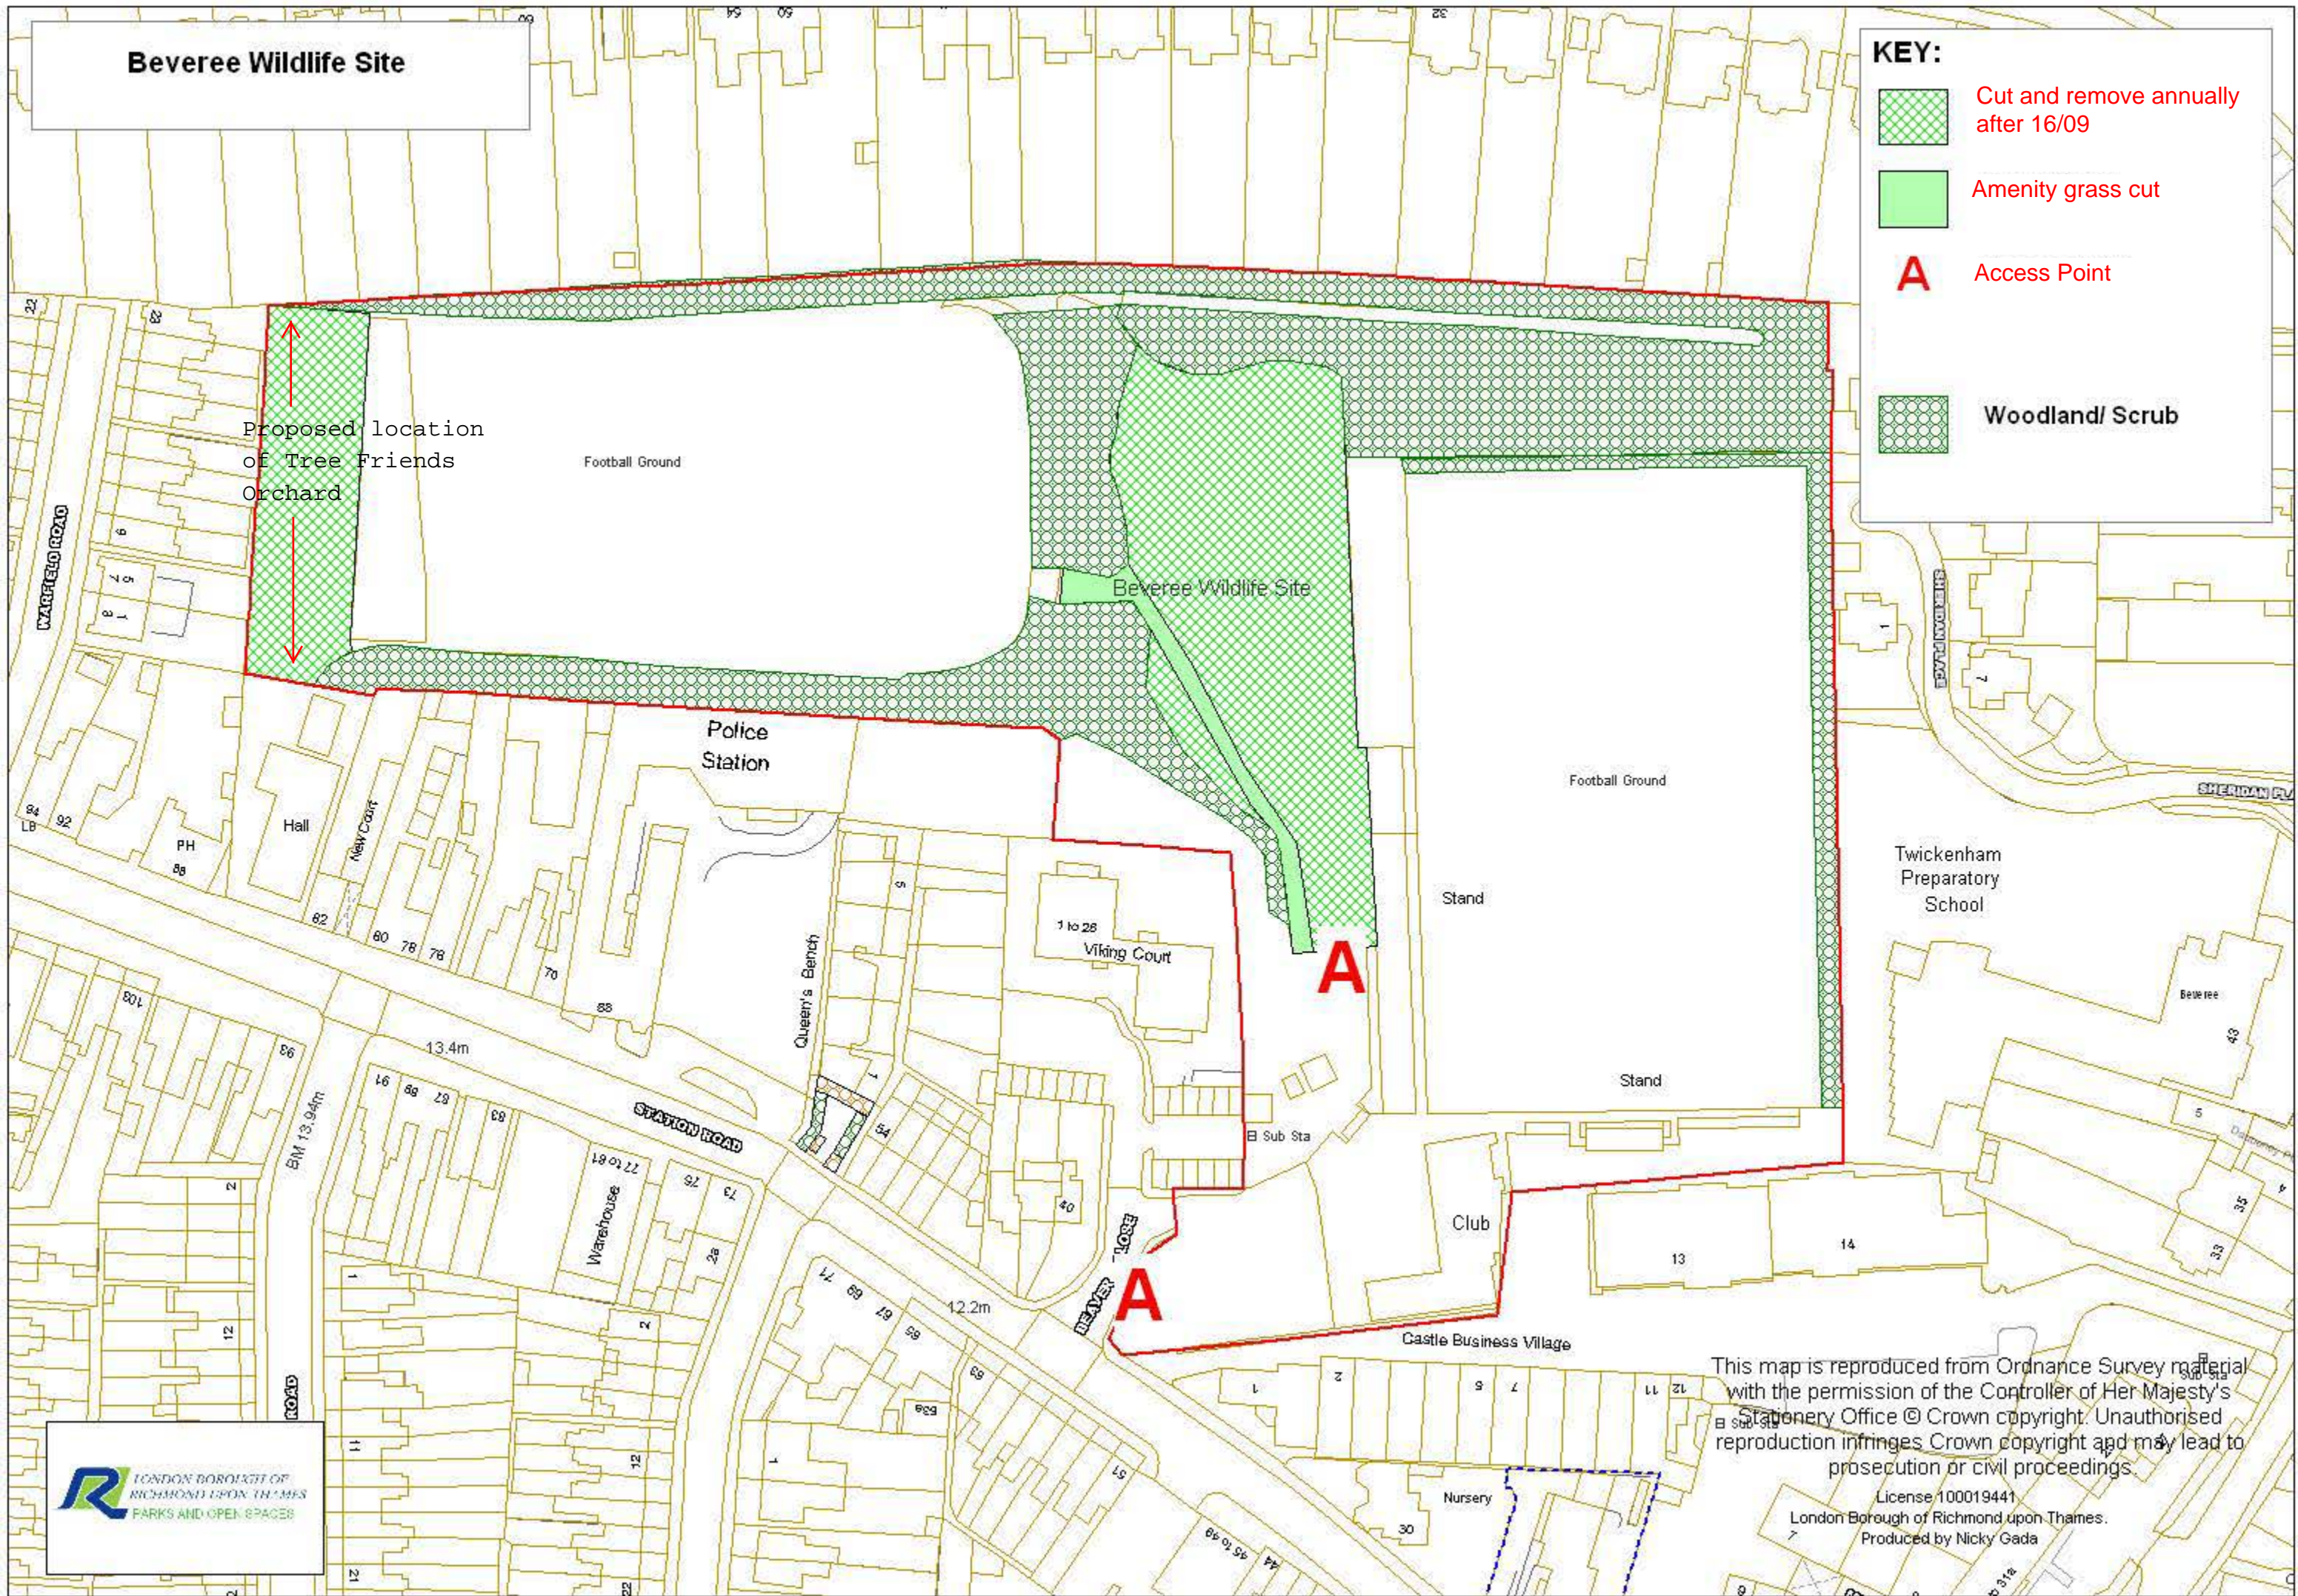

# Beveree Wildlife Site

**KEY:**

-  Cut and remove annually after 16/09
-  Amenity grass cut
- A** Access Point
-  Woodland/ Scrub

Proposed location of Tree Friends Orchard

Football Ground

Beveree Wildlife Site

Police Station

Football Ground

Twickenham Preparatory School

1 to 28 Viking Court

Stand

Stand

STATION ROAD

BEAVER LOSE

Club

Castle Business Village

This map is reproduced from Ordnance Survey material with the permission of the Controller of Her Majesty's Stationery Office © Crown copyright. Unauthorised reproduction infringes Crown copyright and may lead to prosecution or civil proceedings.