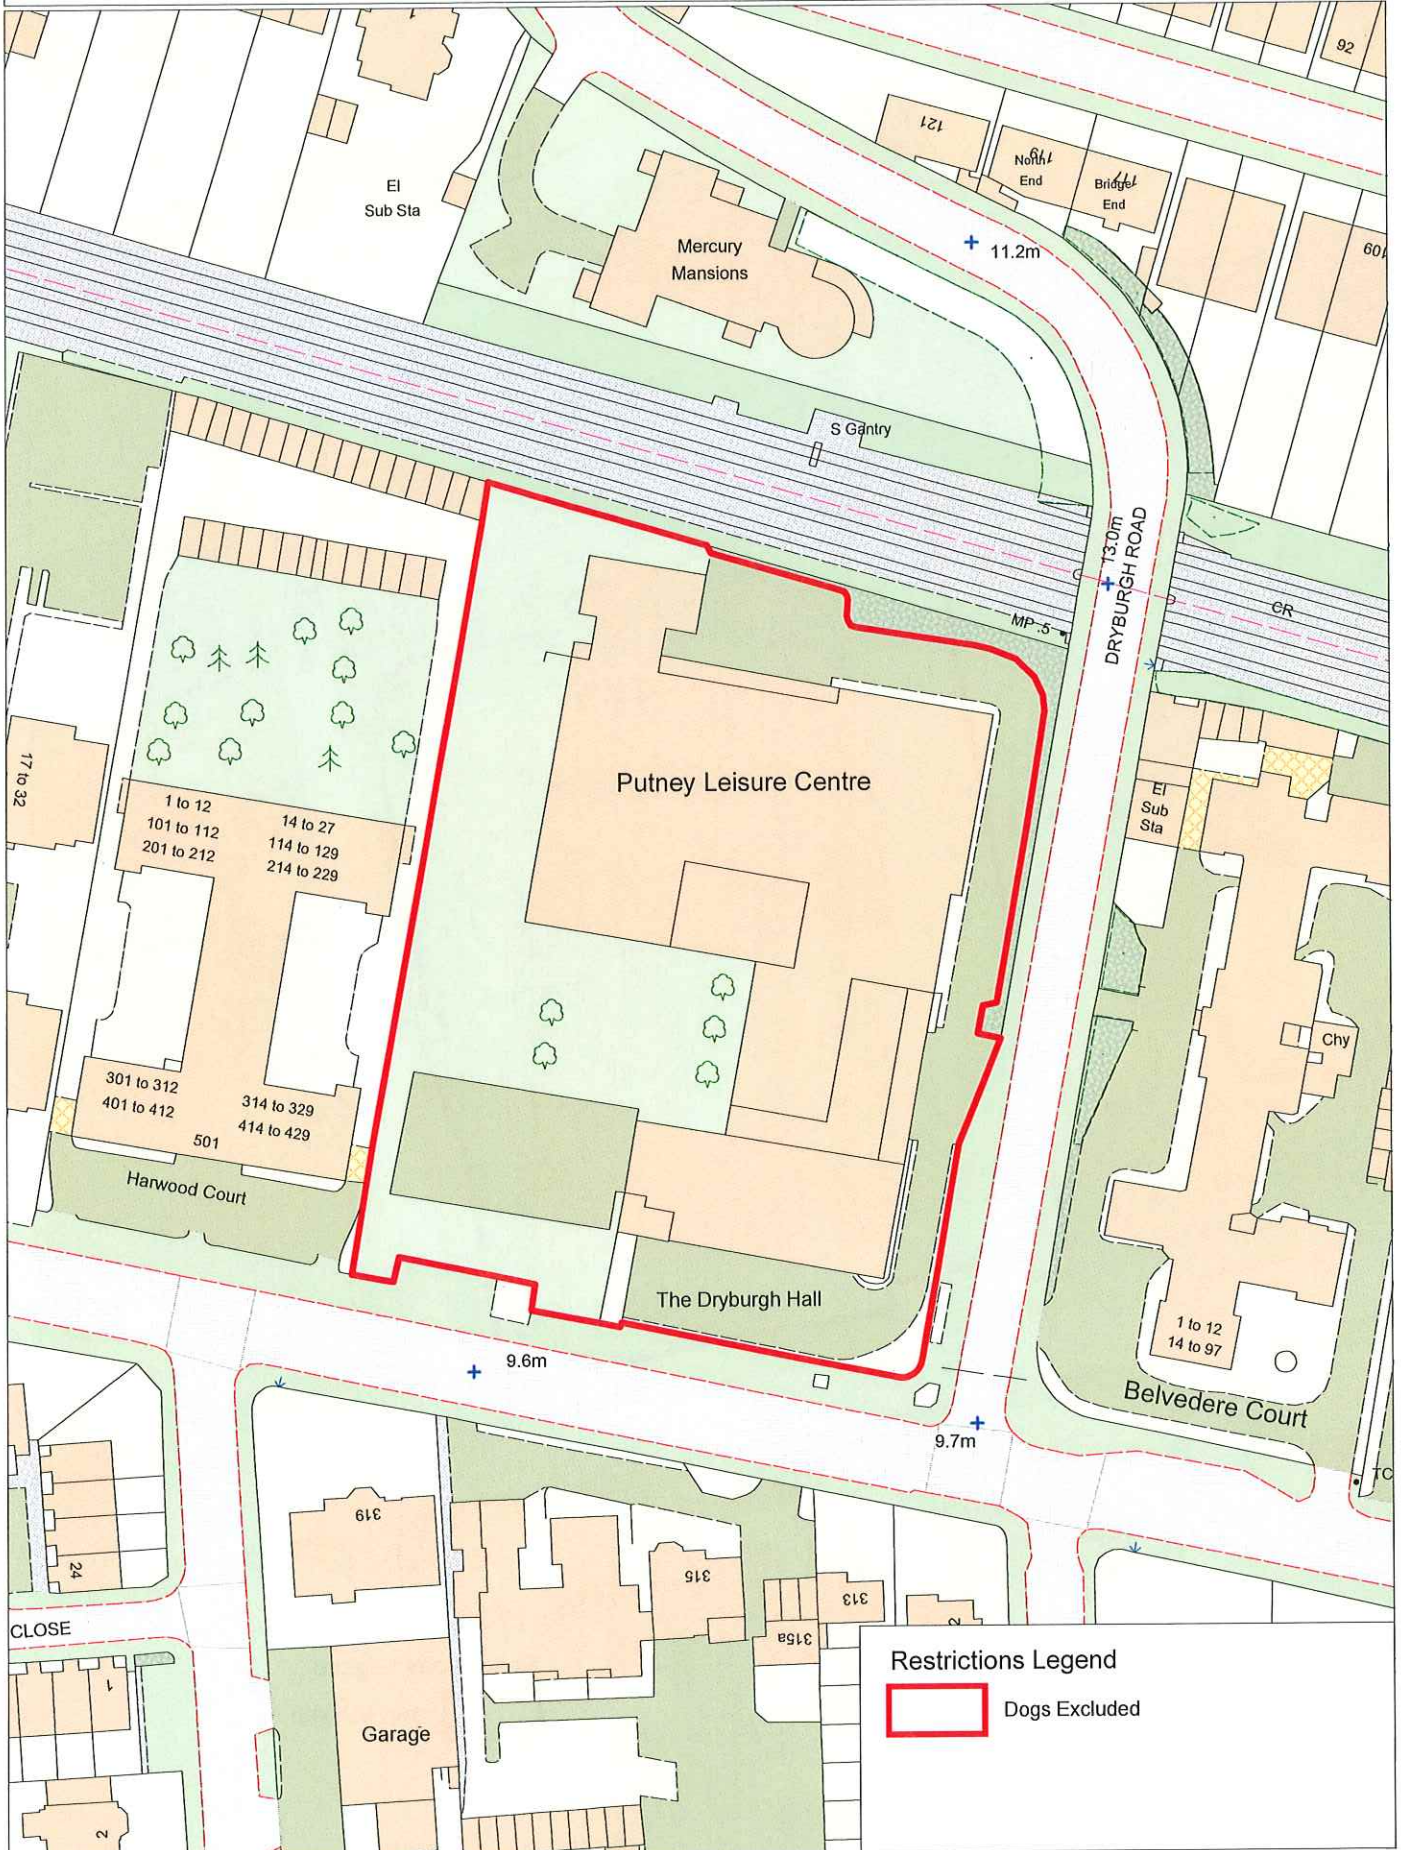

Putney Leisure Centre

Restrictions Legend

Dogs Excluded

This map is reproduced from Ordnance Survey material with the permission of Ordnance Survey on behalf of the Controller of Her Majesty's Stationery Office, © Crown Copyright. Unauthorised reproduction infringes Crown copyright and may lead to prosecution or civil proceedings. Wandsworth Council LA 100019270 2009

Date: 05/02/2009 Created by GIS Team, DTS

Scale: 1:2000