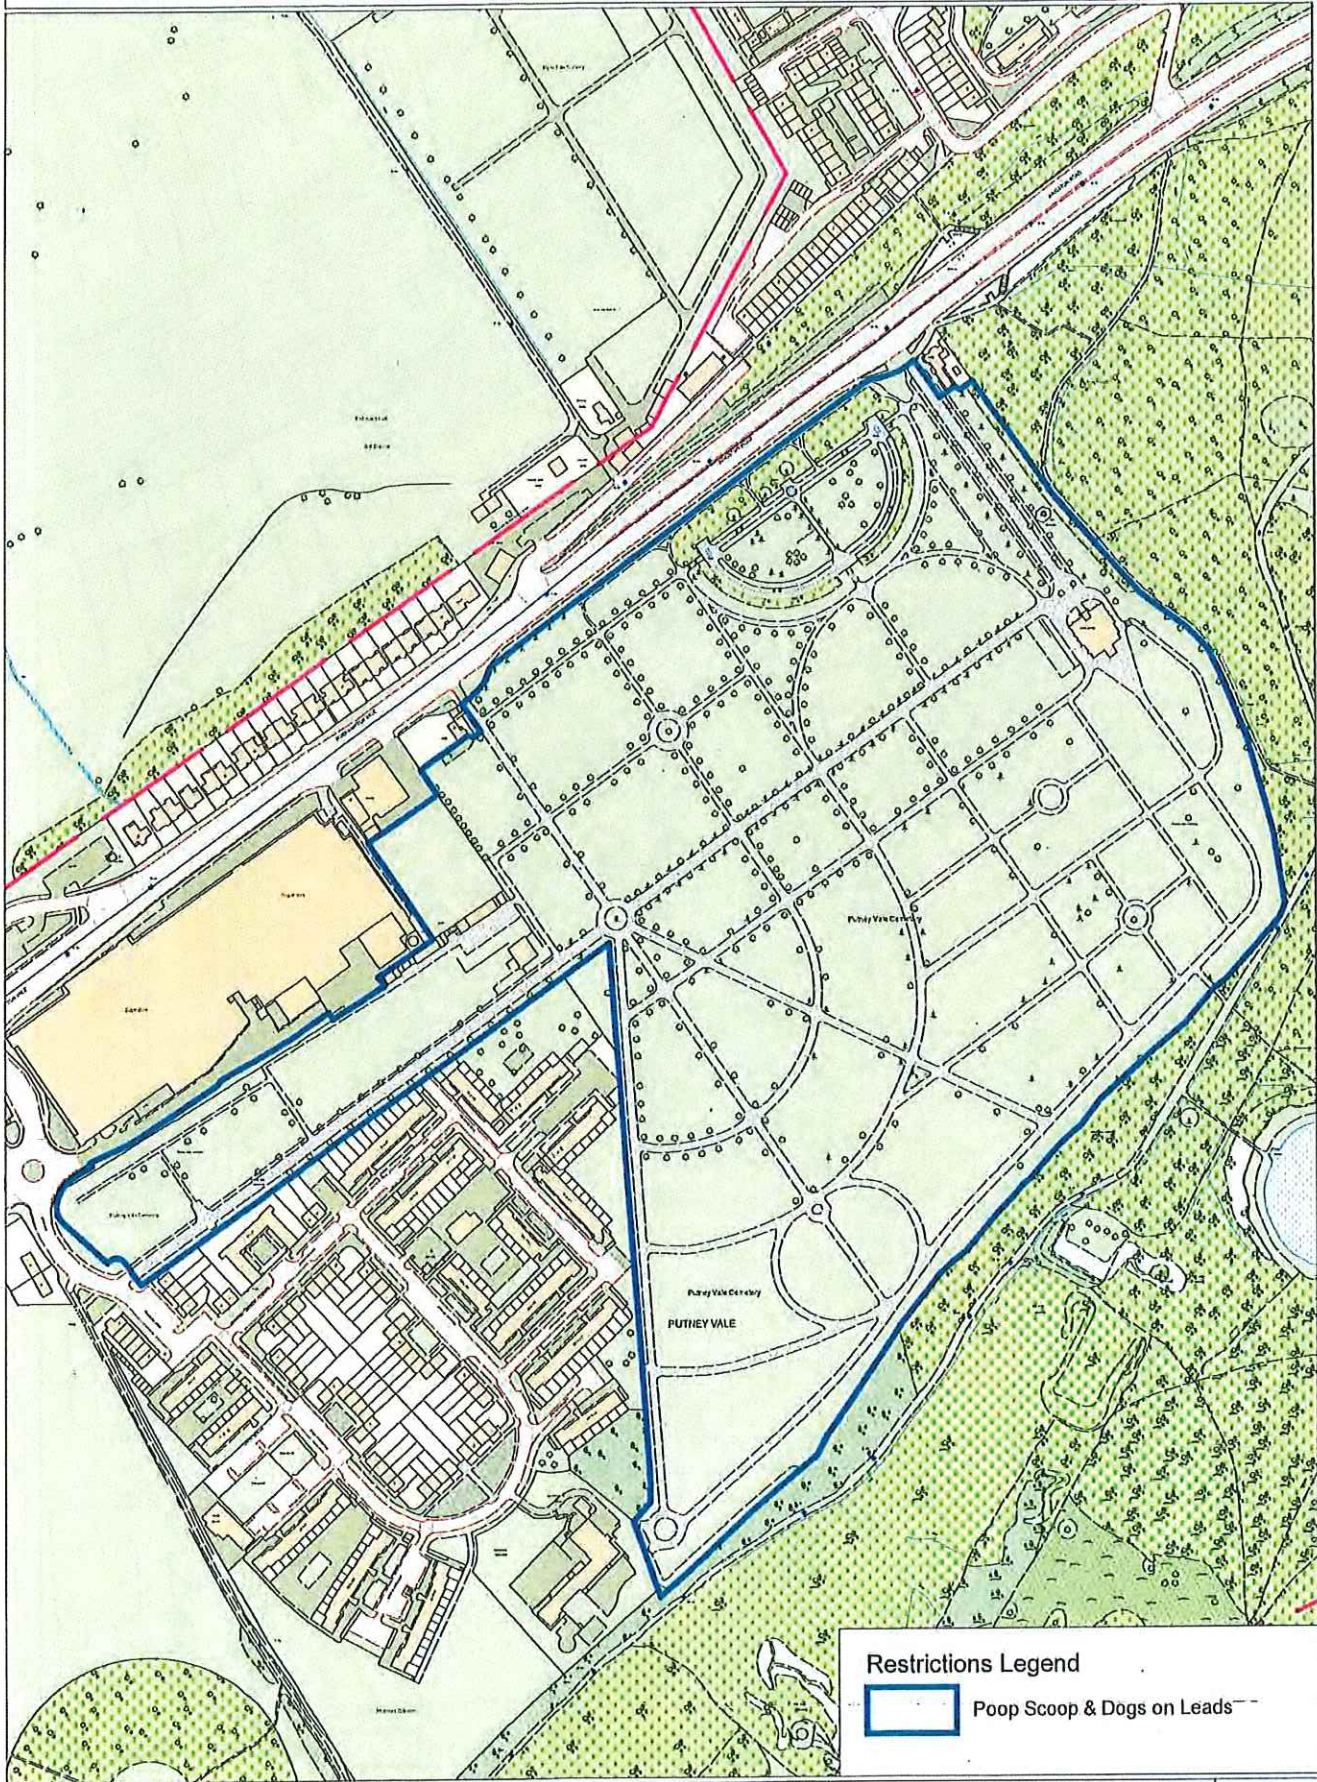

Putney Vale Cemetery

Restrictions Legend

Poop Scoop & Dogs on Leads

Date: 02/02/2009 Created by GIS Team, DTS

Scale: 1:3750