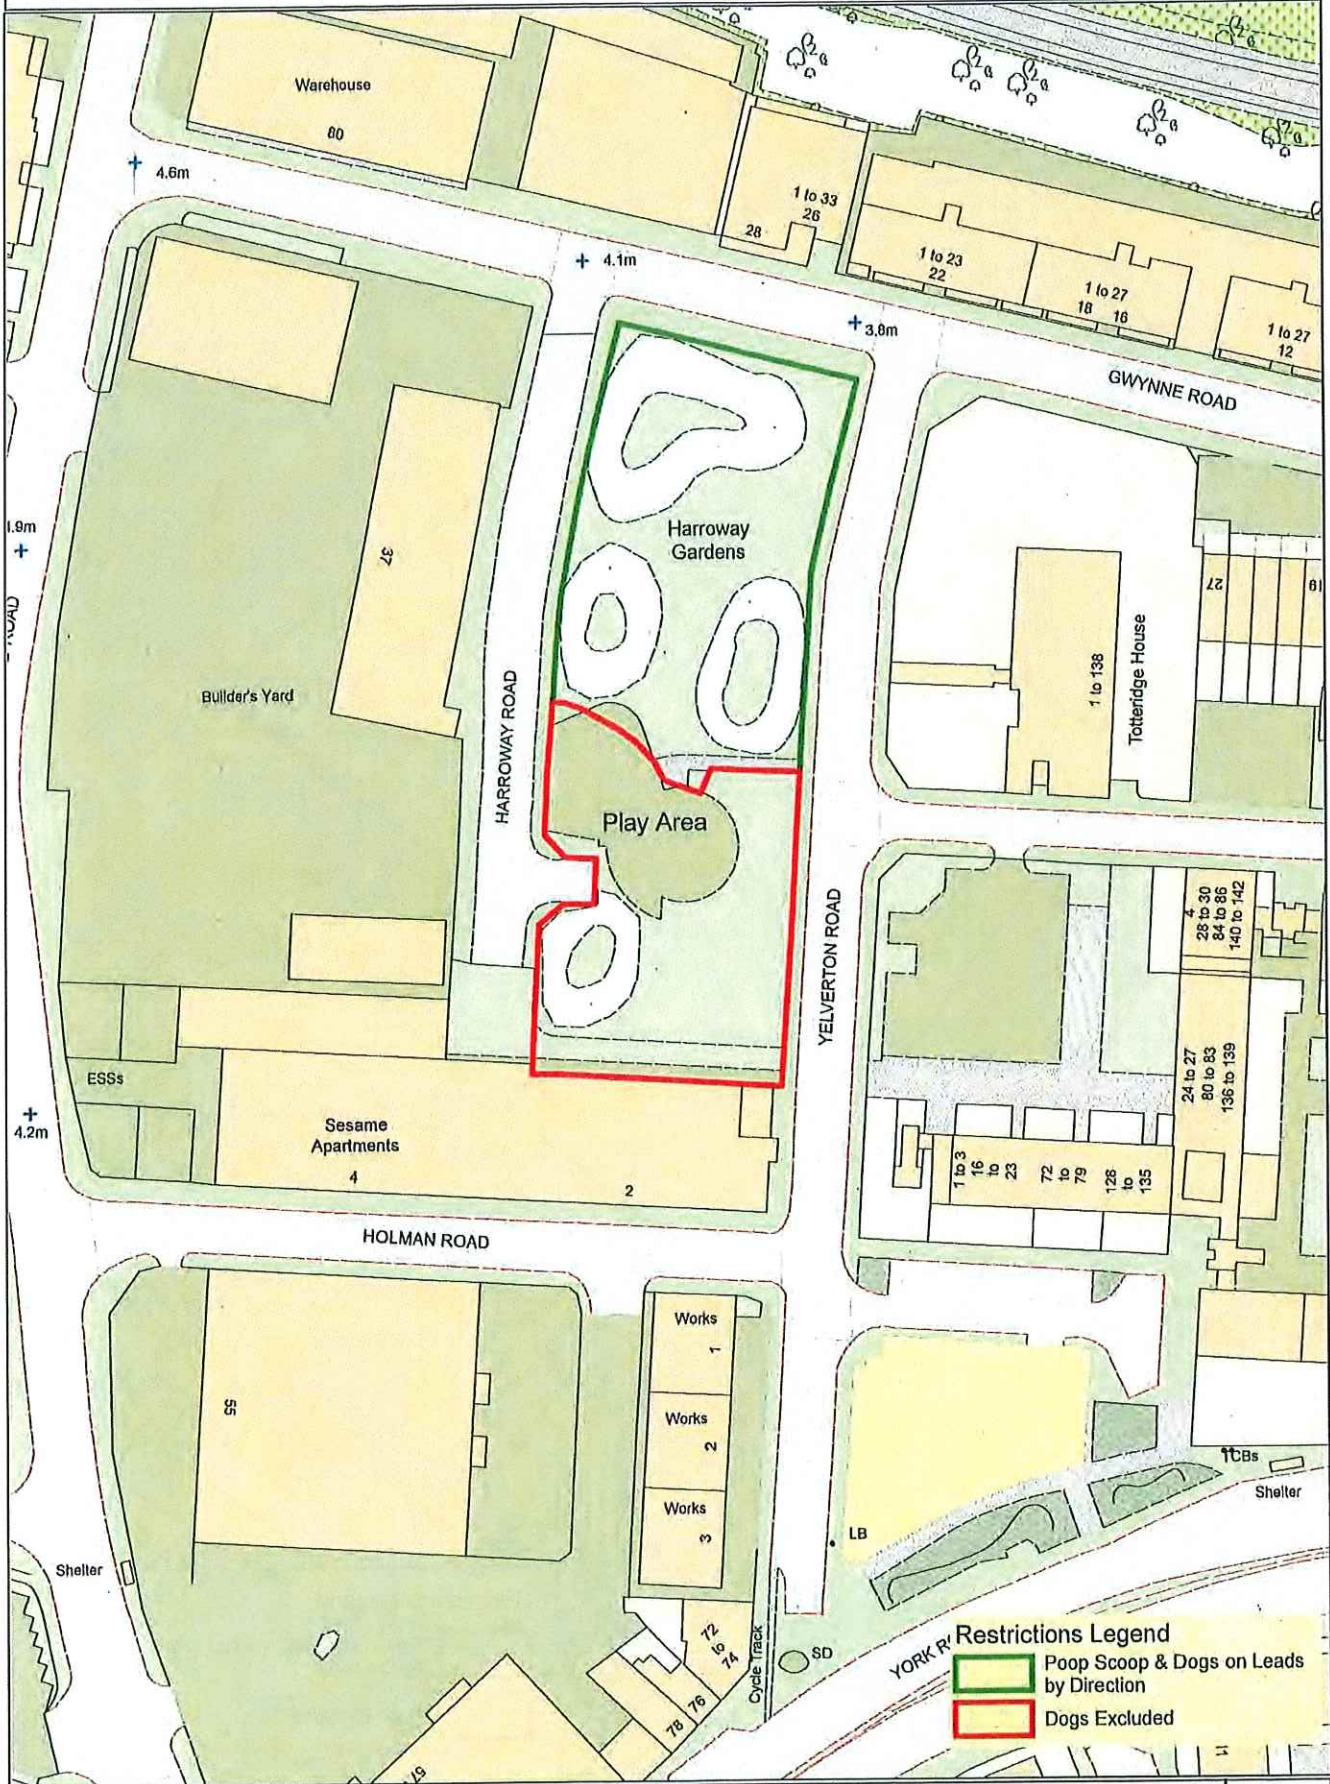

Date: 05/05/2009 Created by GIS Team, DTS

Scale: 1:2000

Godley Green

Restrictions Legend
 Poop Scoop & Dogs on Leads by Direction

This map is reproduced from Ordnance Survey material with the permission of Ordnance Survey on behalf of the Controller of Her Majesty's Stationery Office, © Crown Copyright. Unauthorised reproduction infringes Crown copyright and may lead to prosecution or civil proceedings. Wandsworth Council LA 100019270 2010

Date: 18/05/2009 **Created by:** GIS Team, DTS
Scale: 1:1000

Harroway Gardens

Restrictions Legend

- Poop Scoop & Dogs on Leads by Direction
- Dogs Excluded

This map is reproduced from Ordnance Survey material with the permission of Ordnance Survey on behalf of the Controller of Her Majesty's Stationery Office. © Crown Copyright. Unauthorised reproduction infringes Crown copyright and may lead to prosecution or civil proceedings. Wandsworth Council LA 100019270 2020