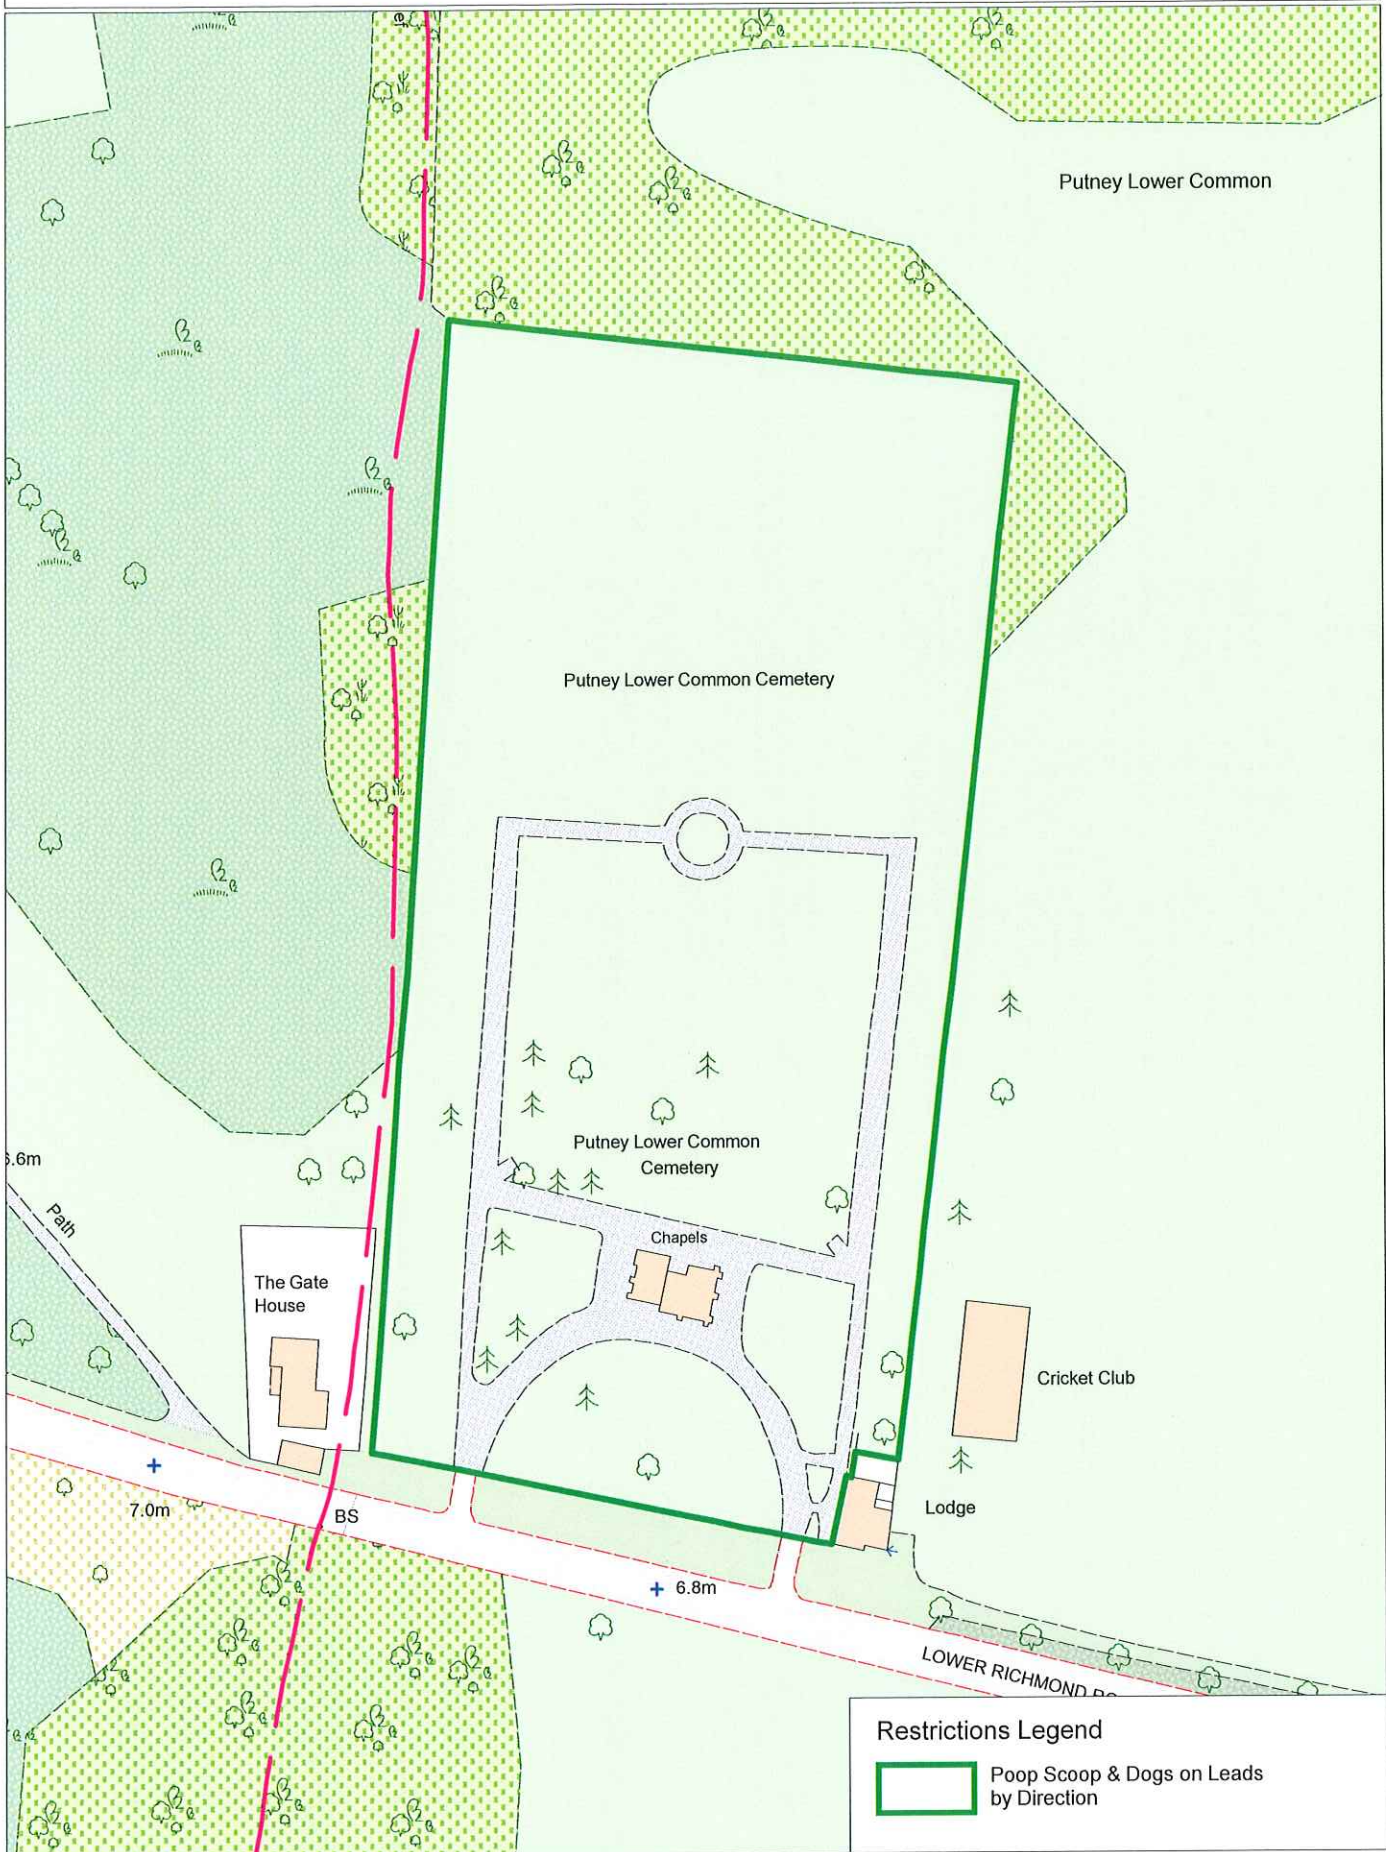

Putney Lower Common Cemetery

Restrictions Legend

Poop Scoop & Dogs on Leads by Direction

This map is reproduced from Ordnance Survey material with the permission of Ordnance Survey on behalf of the Controller of Her Majesty's Stationery Office, © Crown Copyright. Unauthorised reproduction infringes Crown copyright and may lead to prosecution or civil proceedings. Wandsworth Council LA 100019270 2009

Date: 30/01/2009 Created by GIS Team, DTS
Scale: 1:1000