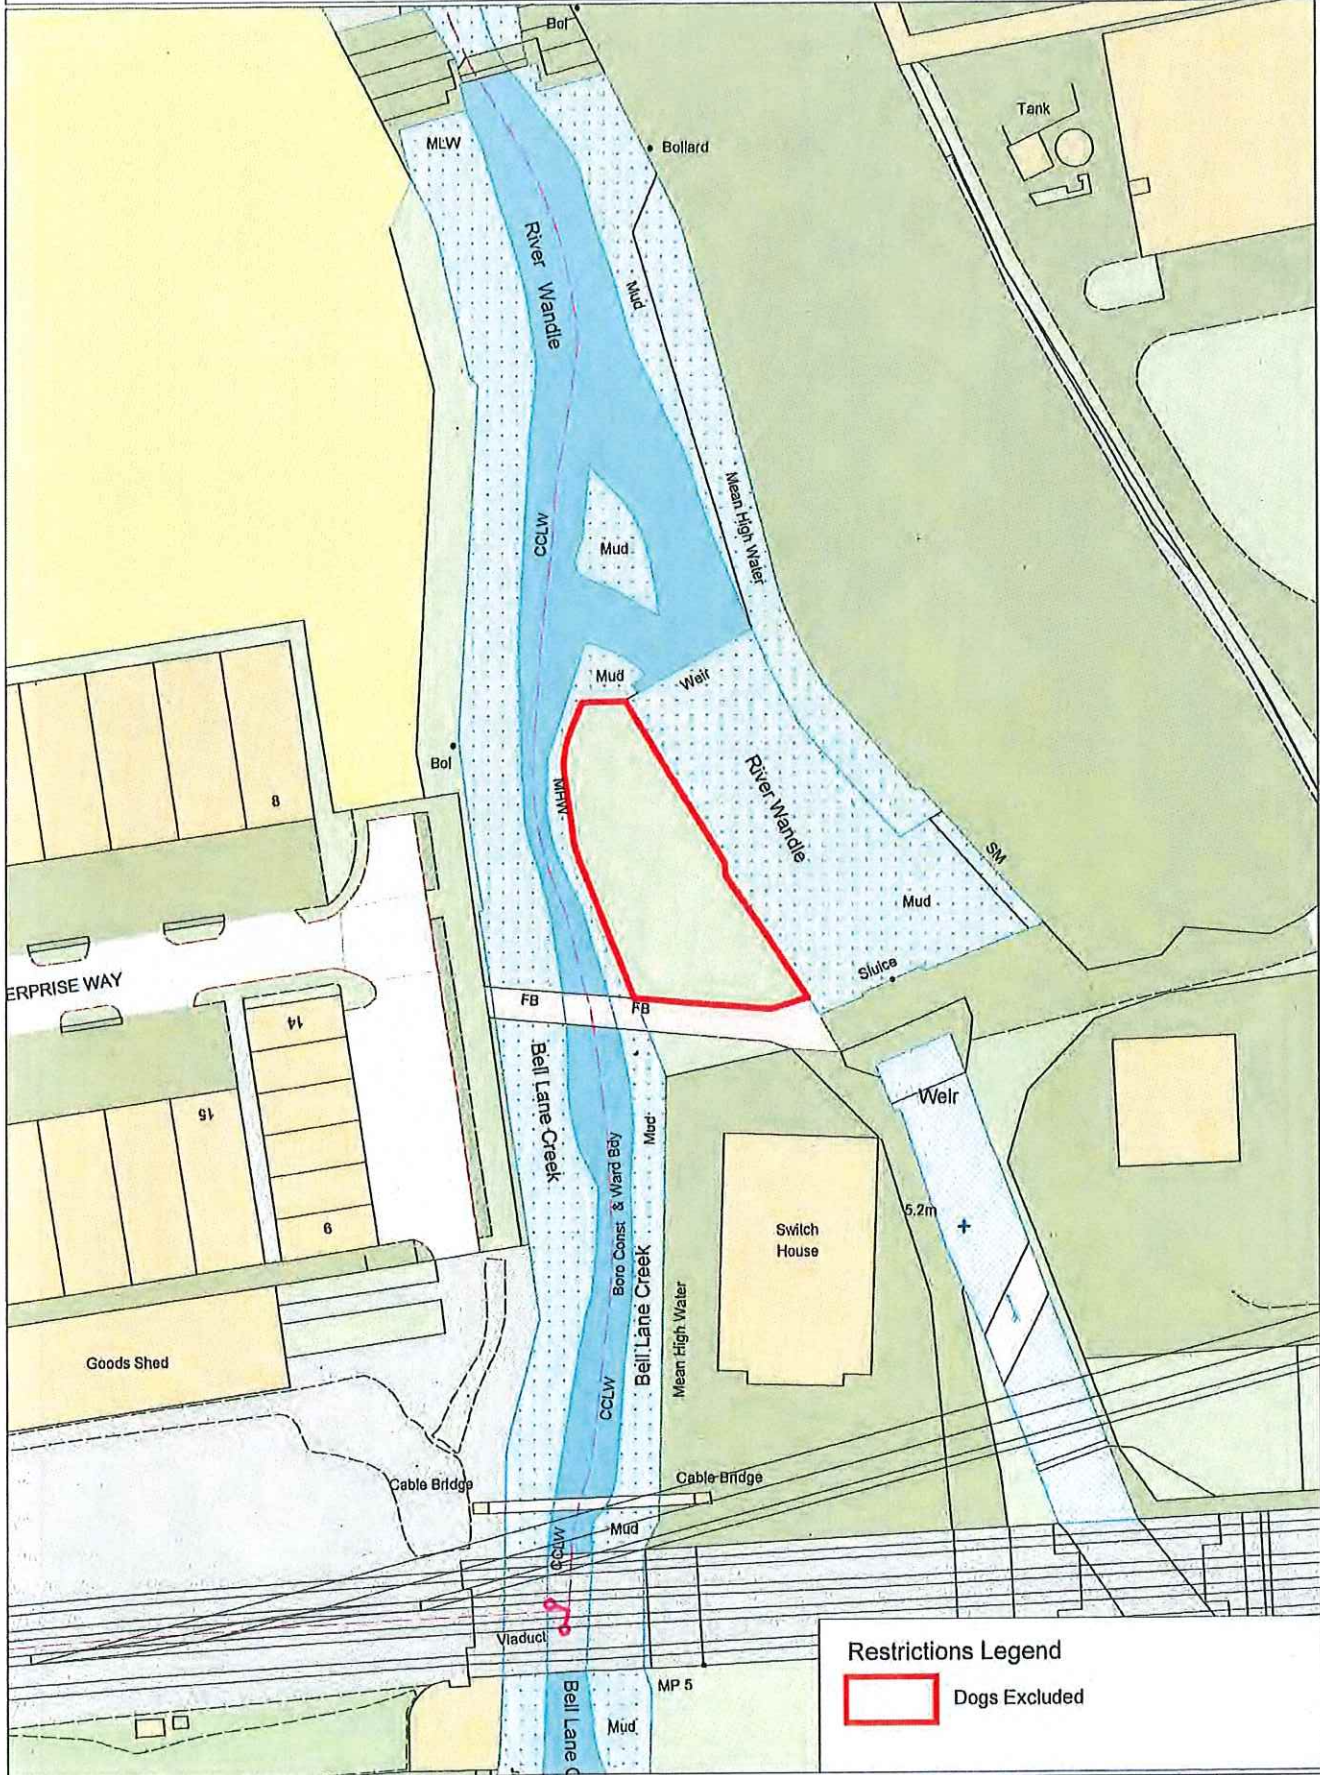

The Spit

Restrictions Legend

Dogs Excluded

Date: 05/05/2009 Created by GIS Team, DTS

Scale: 1:1000