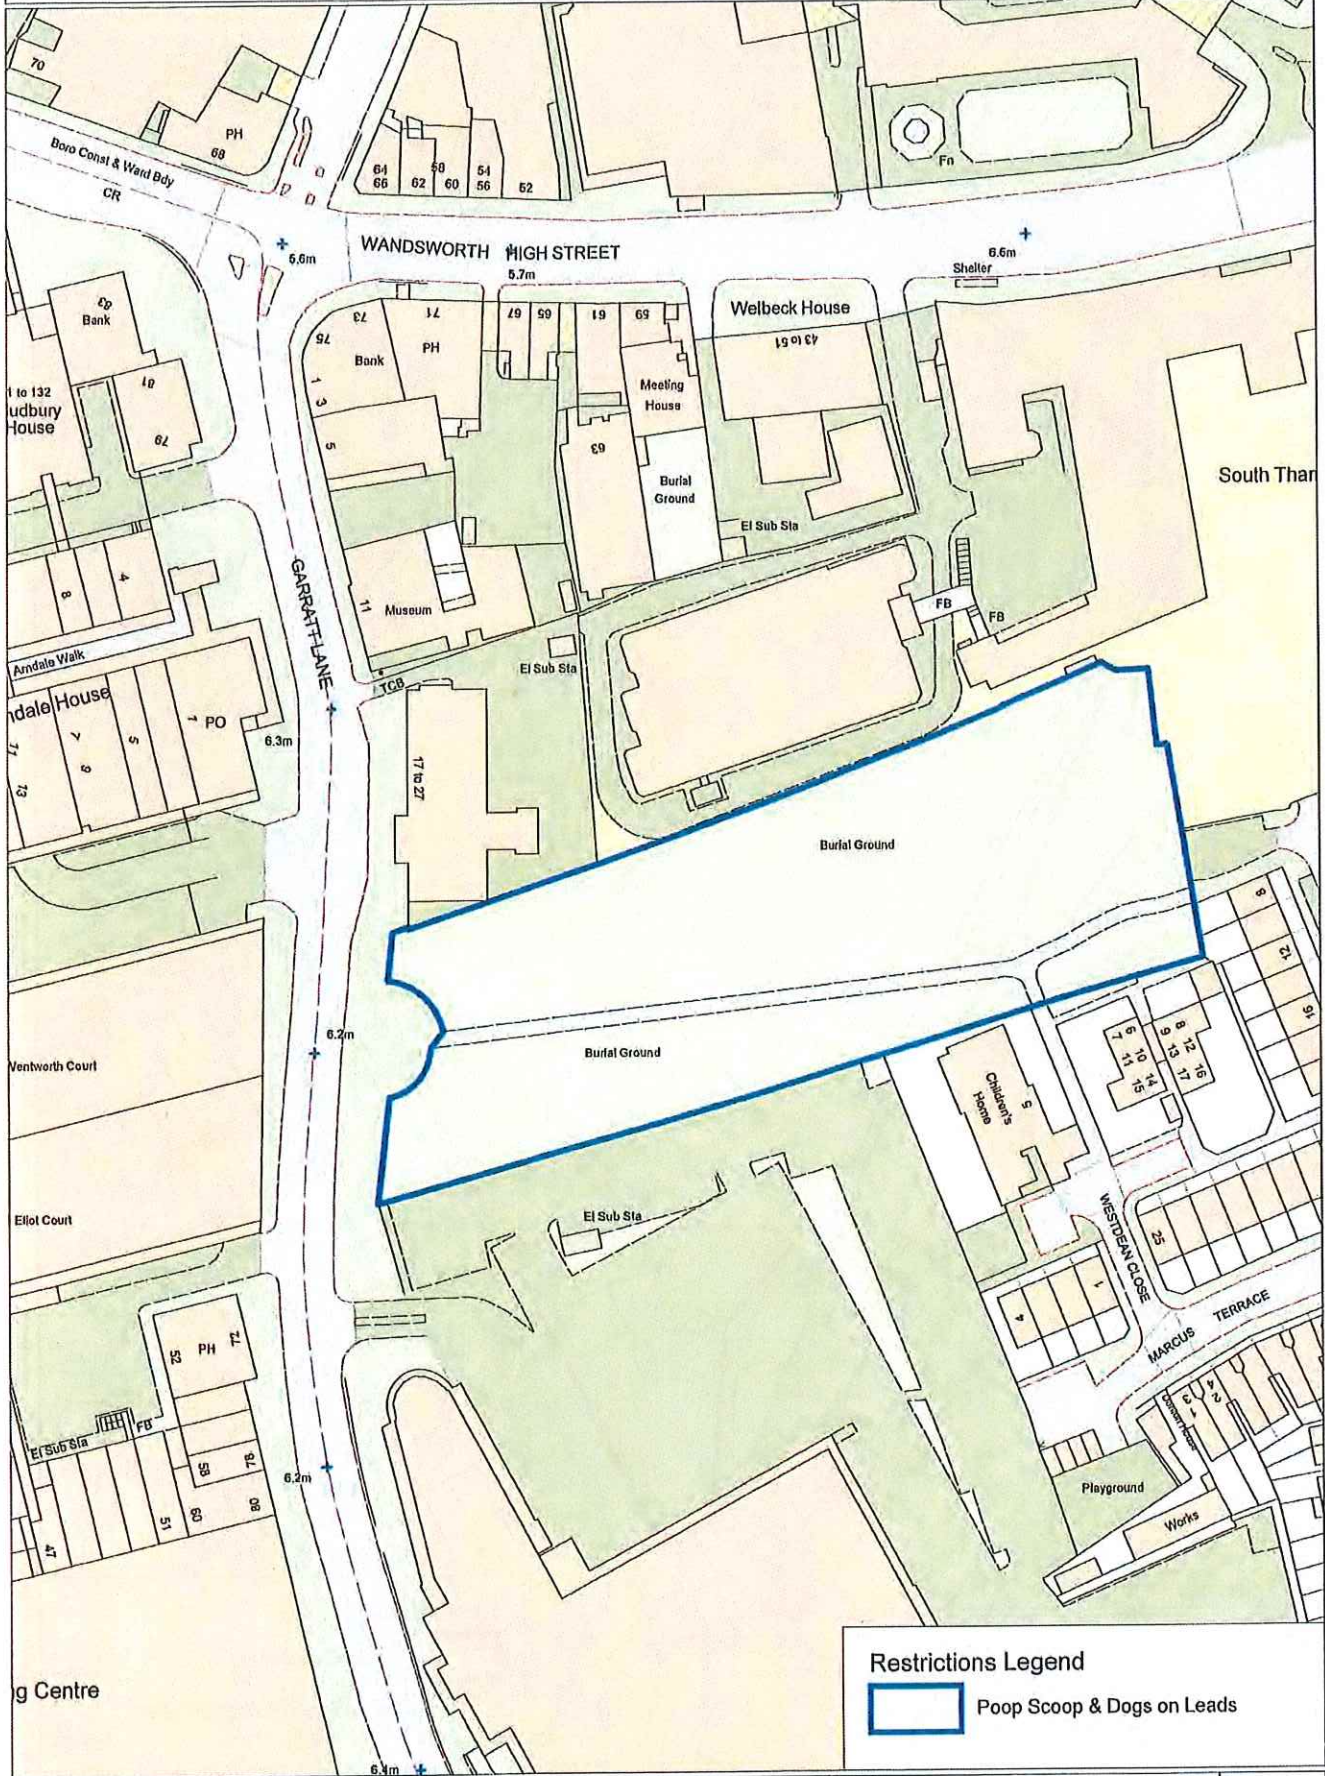

Garratt Lane Old Burial Ground

Restrictions Legend
 Poop Scoop & Dogs on Leads

This map is reproduced from Ordnance Survey material with the permission of Ordnance Survey on behalf of the Controller of Her Majesty's Stationery Office, © Crown Copyright. Unauthorised reproduction infringes Crown copyright and may lead to prosecution or civil proceedings. Wandsworth Council LA 100019270 2009

Date: 30/01/2009 **Created by:** GIS Team, DTS
Scale: 1:1250