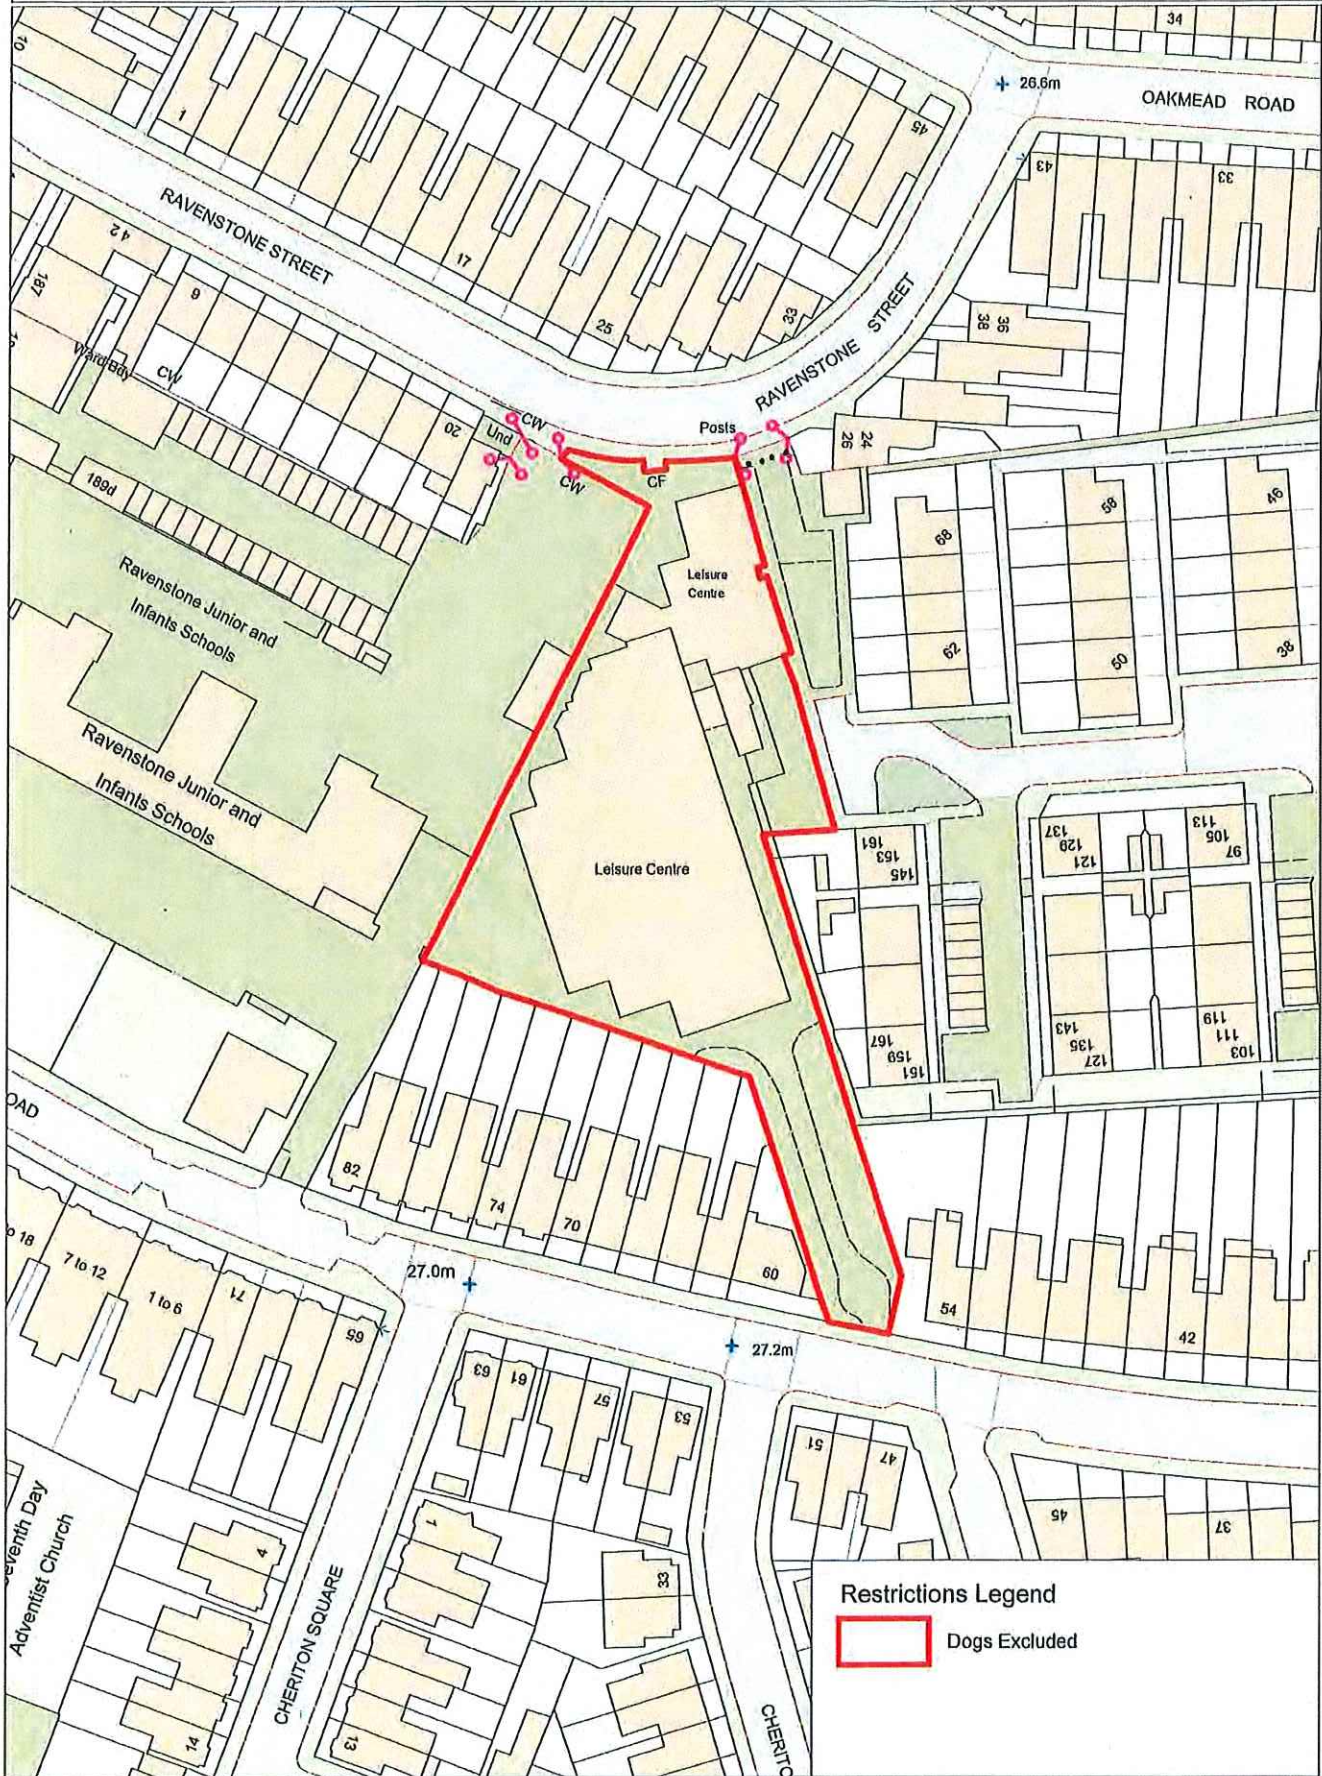

Balham Leisure Centre

Restrictions Legend
Dogs Excluded

This map is reproduced from Ordnance Survey material with the permission of Ordnance Survey on behalf of the Controller of Her Majesty's Stationery Office, © Crown Copyright. Unauthorised reproduction infringes Crown copyright and may lead to prosecution or civil proceedings. Wandsworth Council LA 100019270 2009

Date: 05/02/2009 Created by GIS Team, DTS
Scale: 1:2000