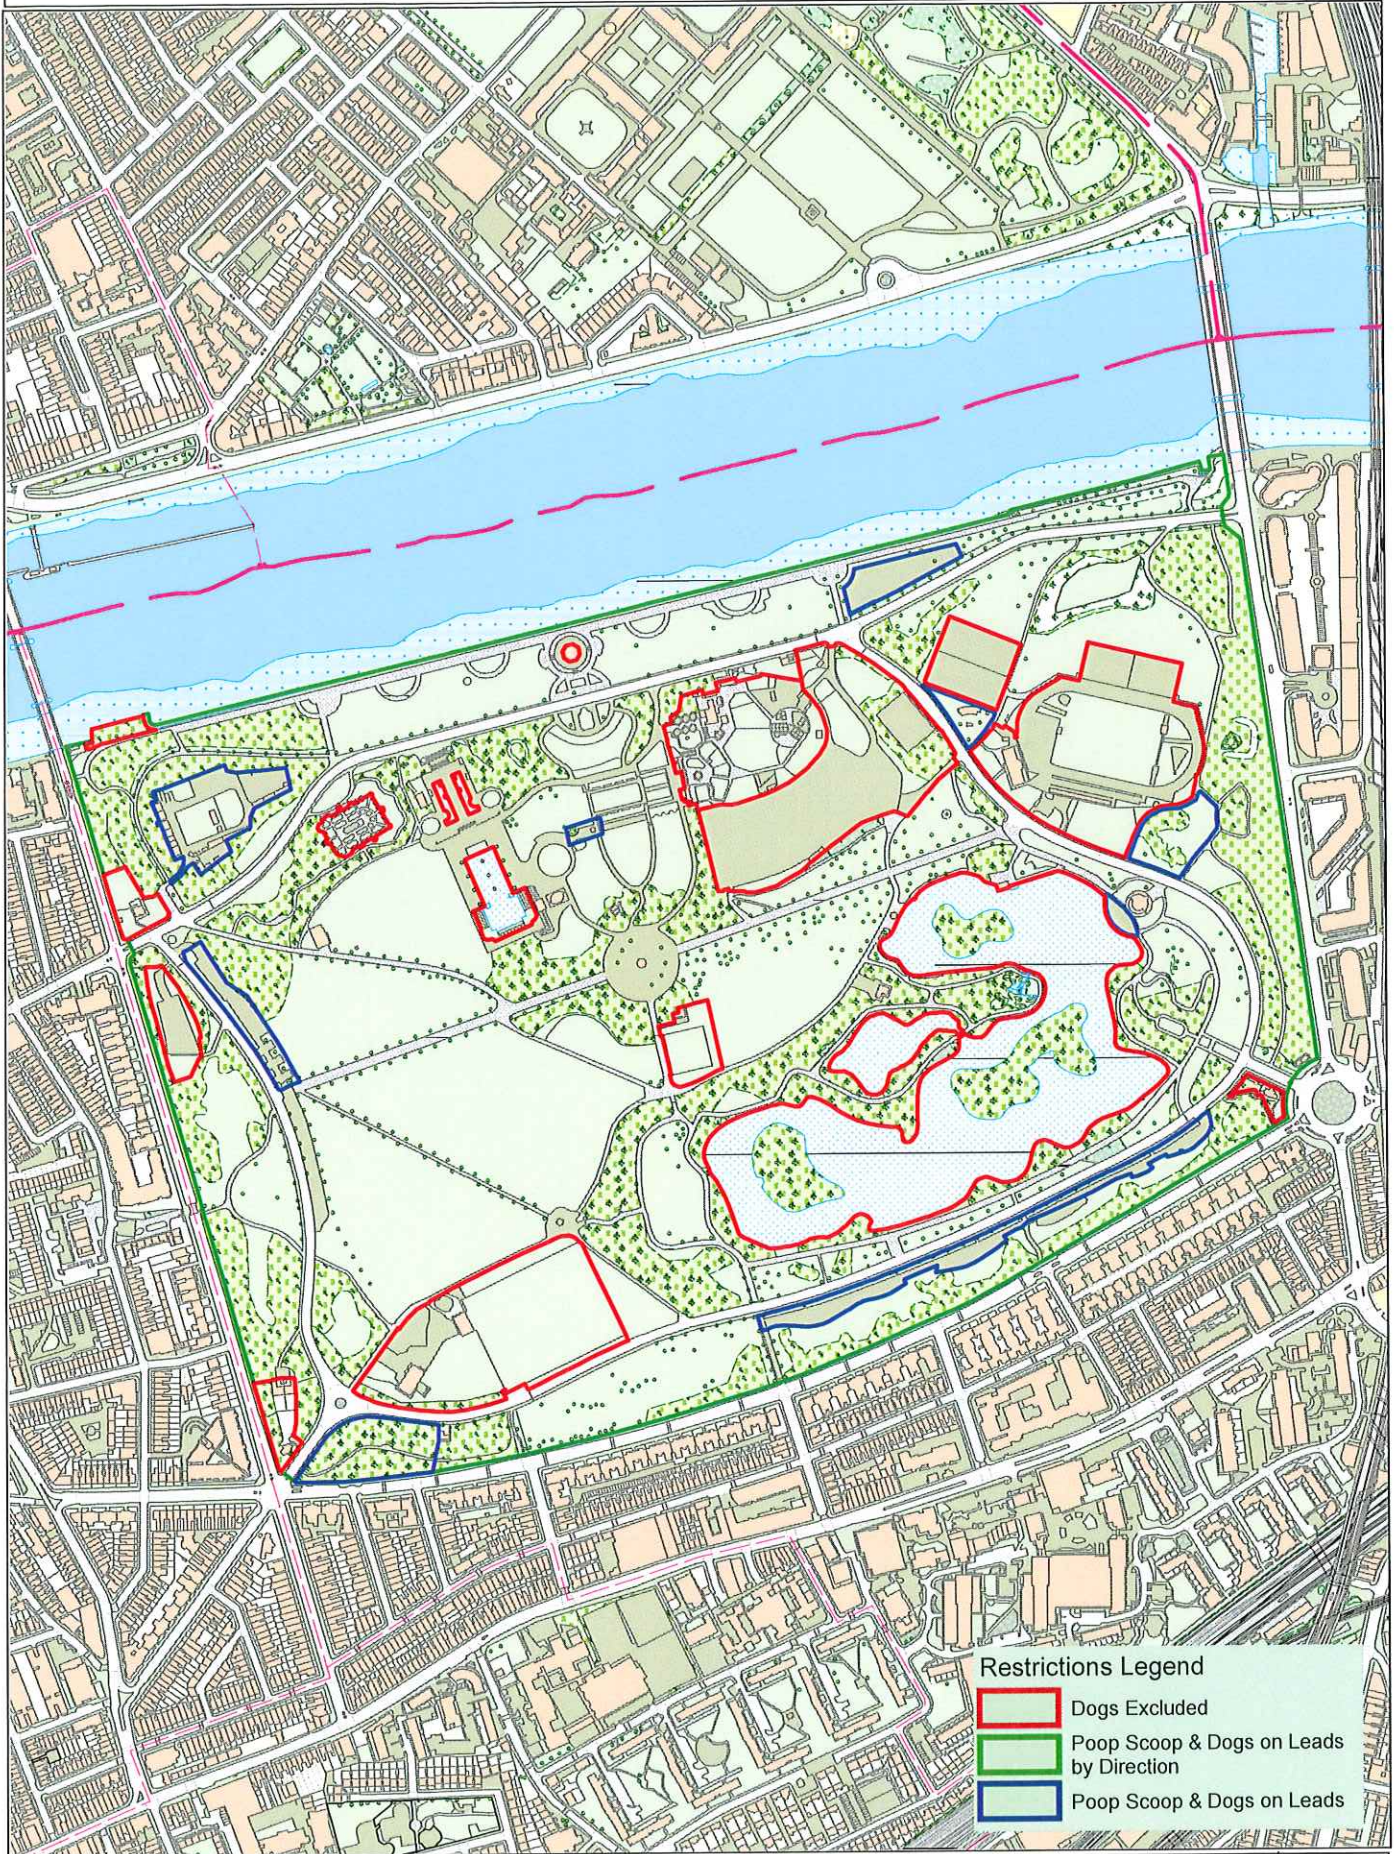

Balham Leisure Centre

Restrictions Legend
 Dogs Excluded

This map is reproduced from Ordnance Survey material with the permission of Ordnance Survey on behalf of the Controller of Her Majesty's Stationery Office, © Crown Copyright. Unauthorised reproduction infringes Crown copyright and may lead to prosecution or civil proceedings. Wandsworth Council LA 100019270 2009

Date: 05/02/2009 Created by GIS Team, DTS
 Scale: 1:2000

Battersea Park

Restrictions Legend

-  Dogs Excluded
-  Poop Scoop & Dogs on Leads by Direction
-  Poop Scoop & Dogs on Leads

This map is reproduced from Ordnance Survey material with the permission of Ordnance Survey on behalf of the Controller of Her Majesty's Stationery Office, © Crown Copyright. Unauthorised reproduction infringes Crown copyright and may lead to prosecution or civil proceedings. Wandsworth Council LA 100019270 2020

Date: 06/08/2020 Created by GIS Team, CIT
Scale: 1:7000

Battersea Rise Cemetery

Restrictions Legend

 Poop Scoop & Dogs on Leads

This map is reproduced from Ordnance Survey material with the permission of Ordnance Survey on behalf of the Controller of Her Majesty's Stationery Office, © Crown Copyright. Unauthorised reproduction infringes Crown copyright and may lead to prosecution or civil proceedings. Wandsworth Council LA 100019270 2009