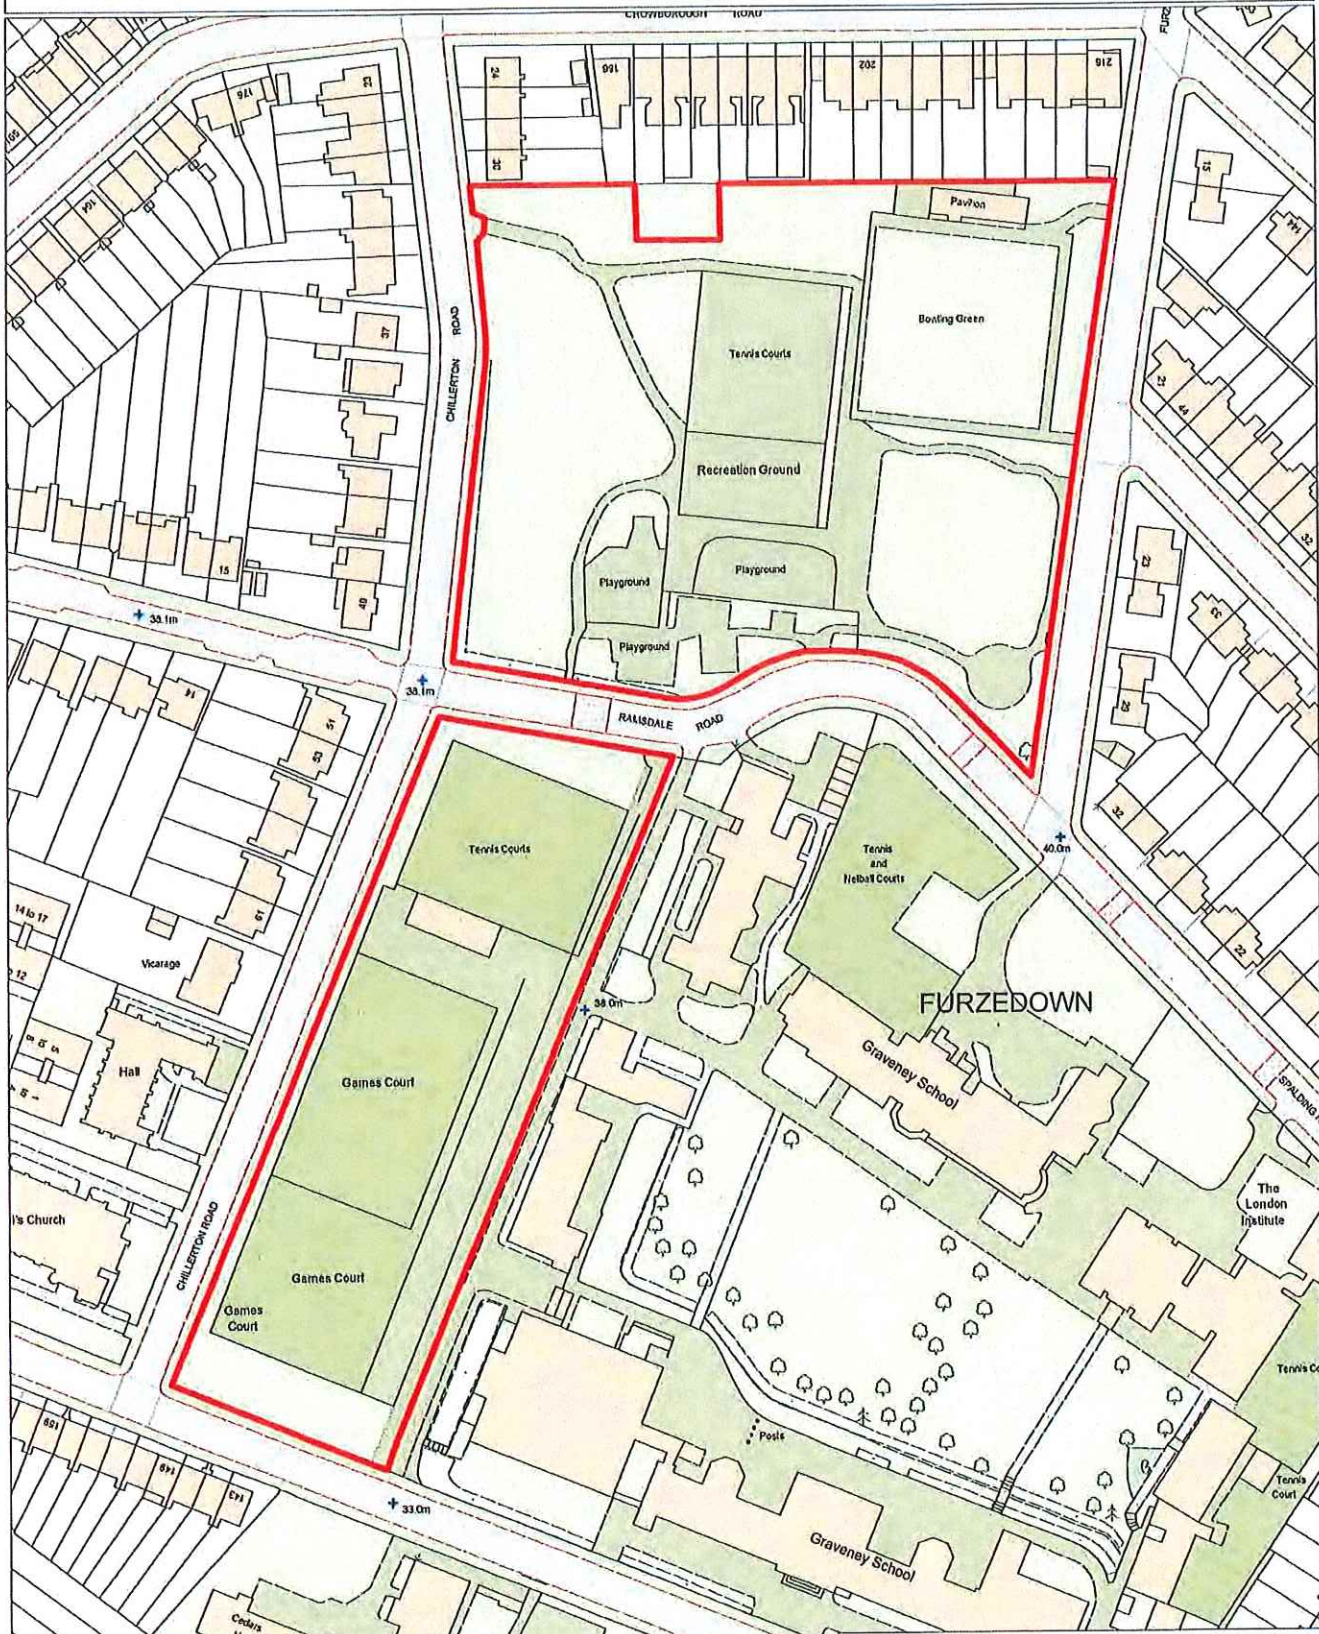

Furzedown Recreation Ground and Centre

Restrictions Legend
 Dogs Excluded

This map is reproduced from Ordnance Survey material with the permission of Ordnance Survey on behalf of the Controller of Her Majesty's Stationery Office, © Crown Copyright. Unauthorised reproduction infringes Crown copyright and may lead to prosecution or civil proceedings. Wandsworth Council LA 100019270 2009

Date: 30/01/2009 Created by GIS Team, DTS
Scale: 1:1500