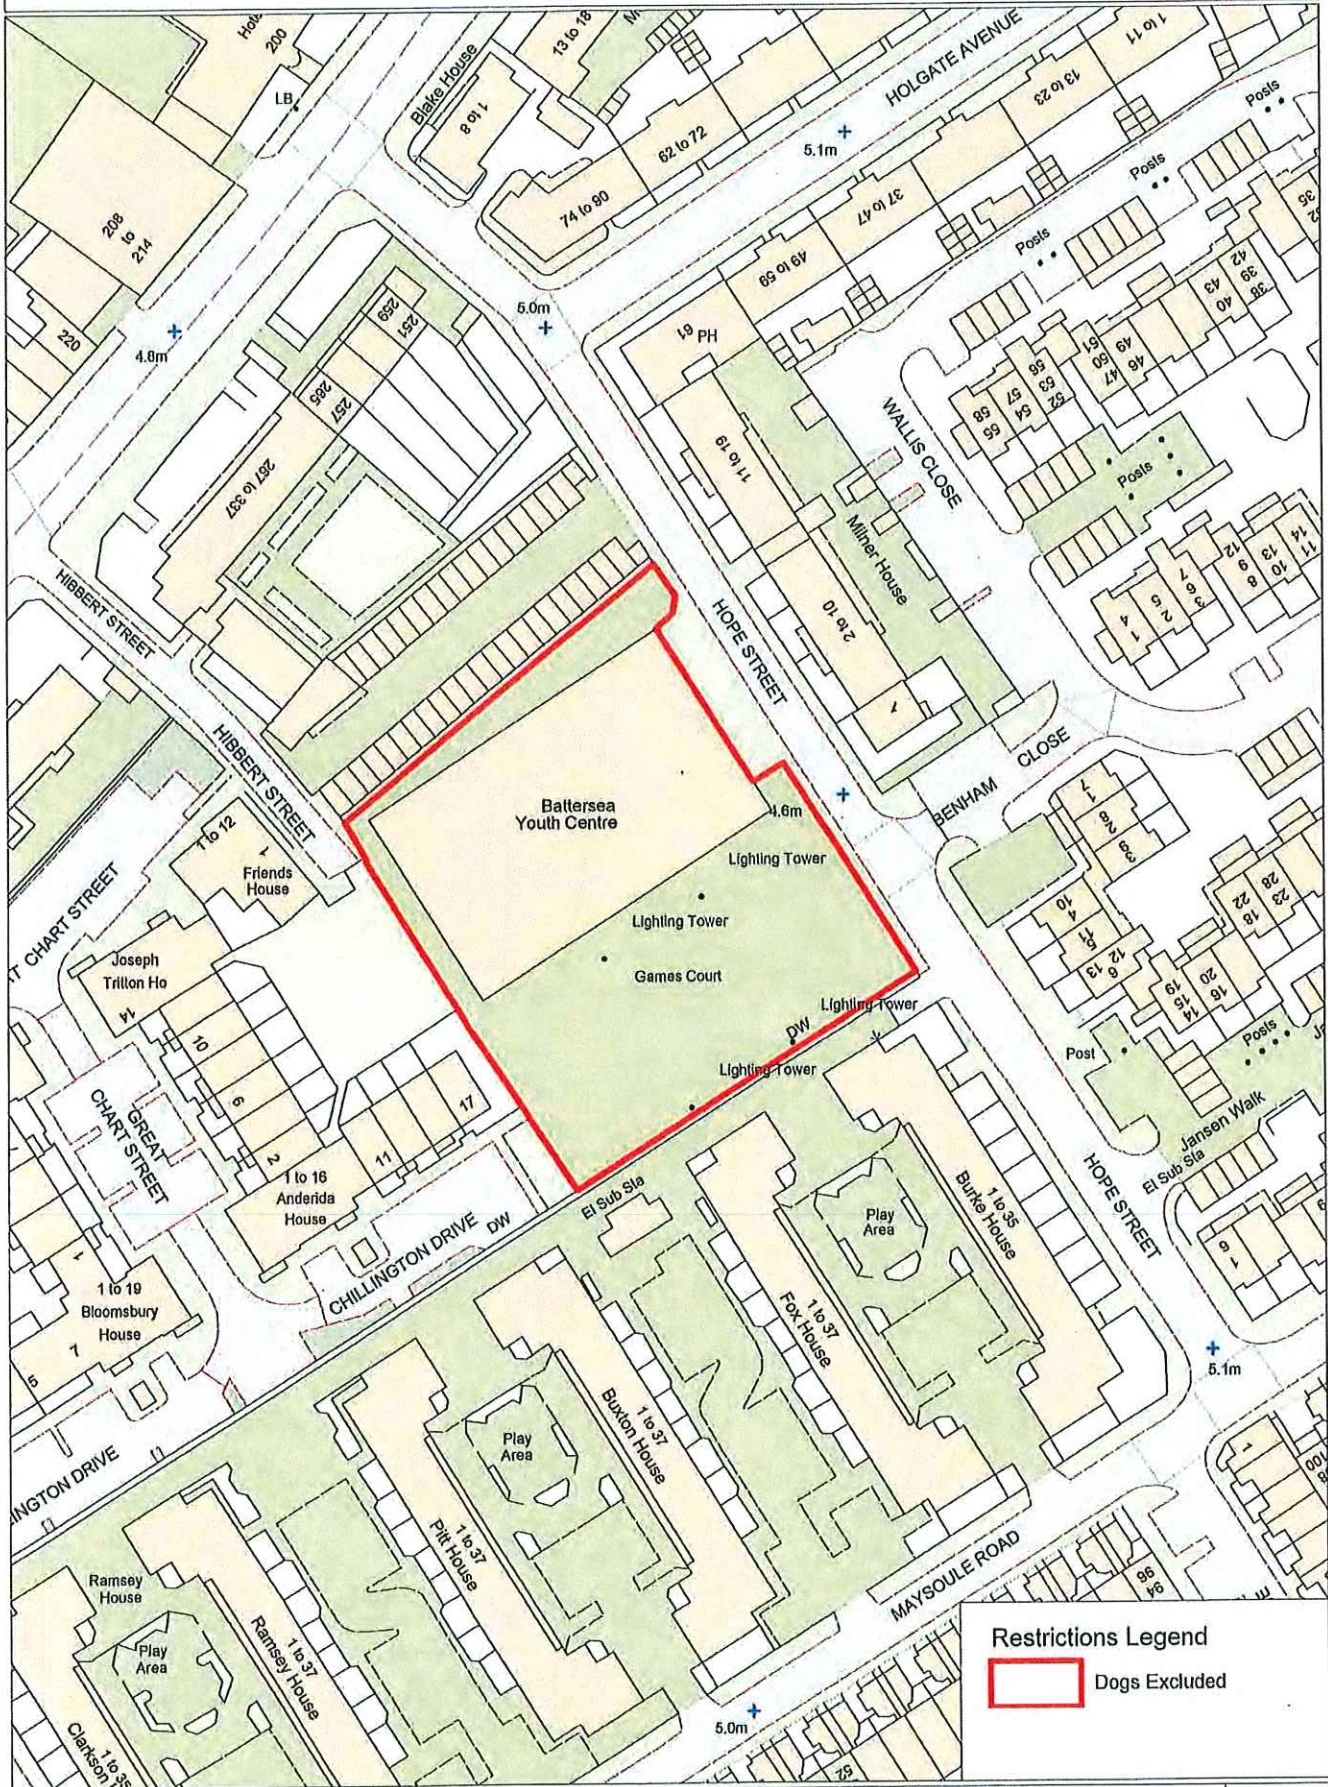

Battersea Sports Centre

Restrictions Legend
 Dogs Excluded

This map is reproduced from Ordnance Survey material with the permission of Ordnance Survey on behalf of the Controller of Her Majesty's Stationery Office, © Crown Copyright. Unauthorised reproduction infringes Crown copyright and may lead to prosecution or civil proceedings. Wandsworth Council LA 100019270 2020

Date: 20/02/2020 **Created by:** GIS Team, CIT
Scale: 1:1000