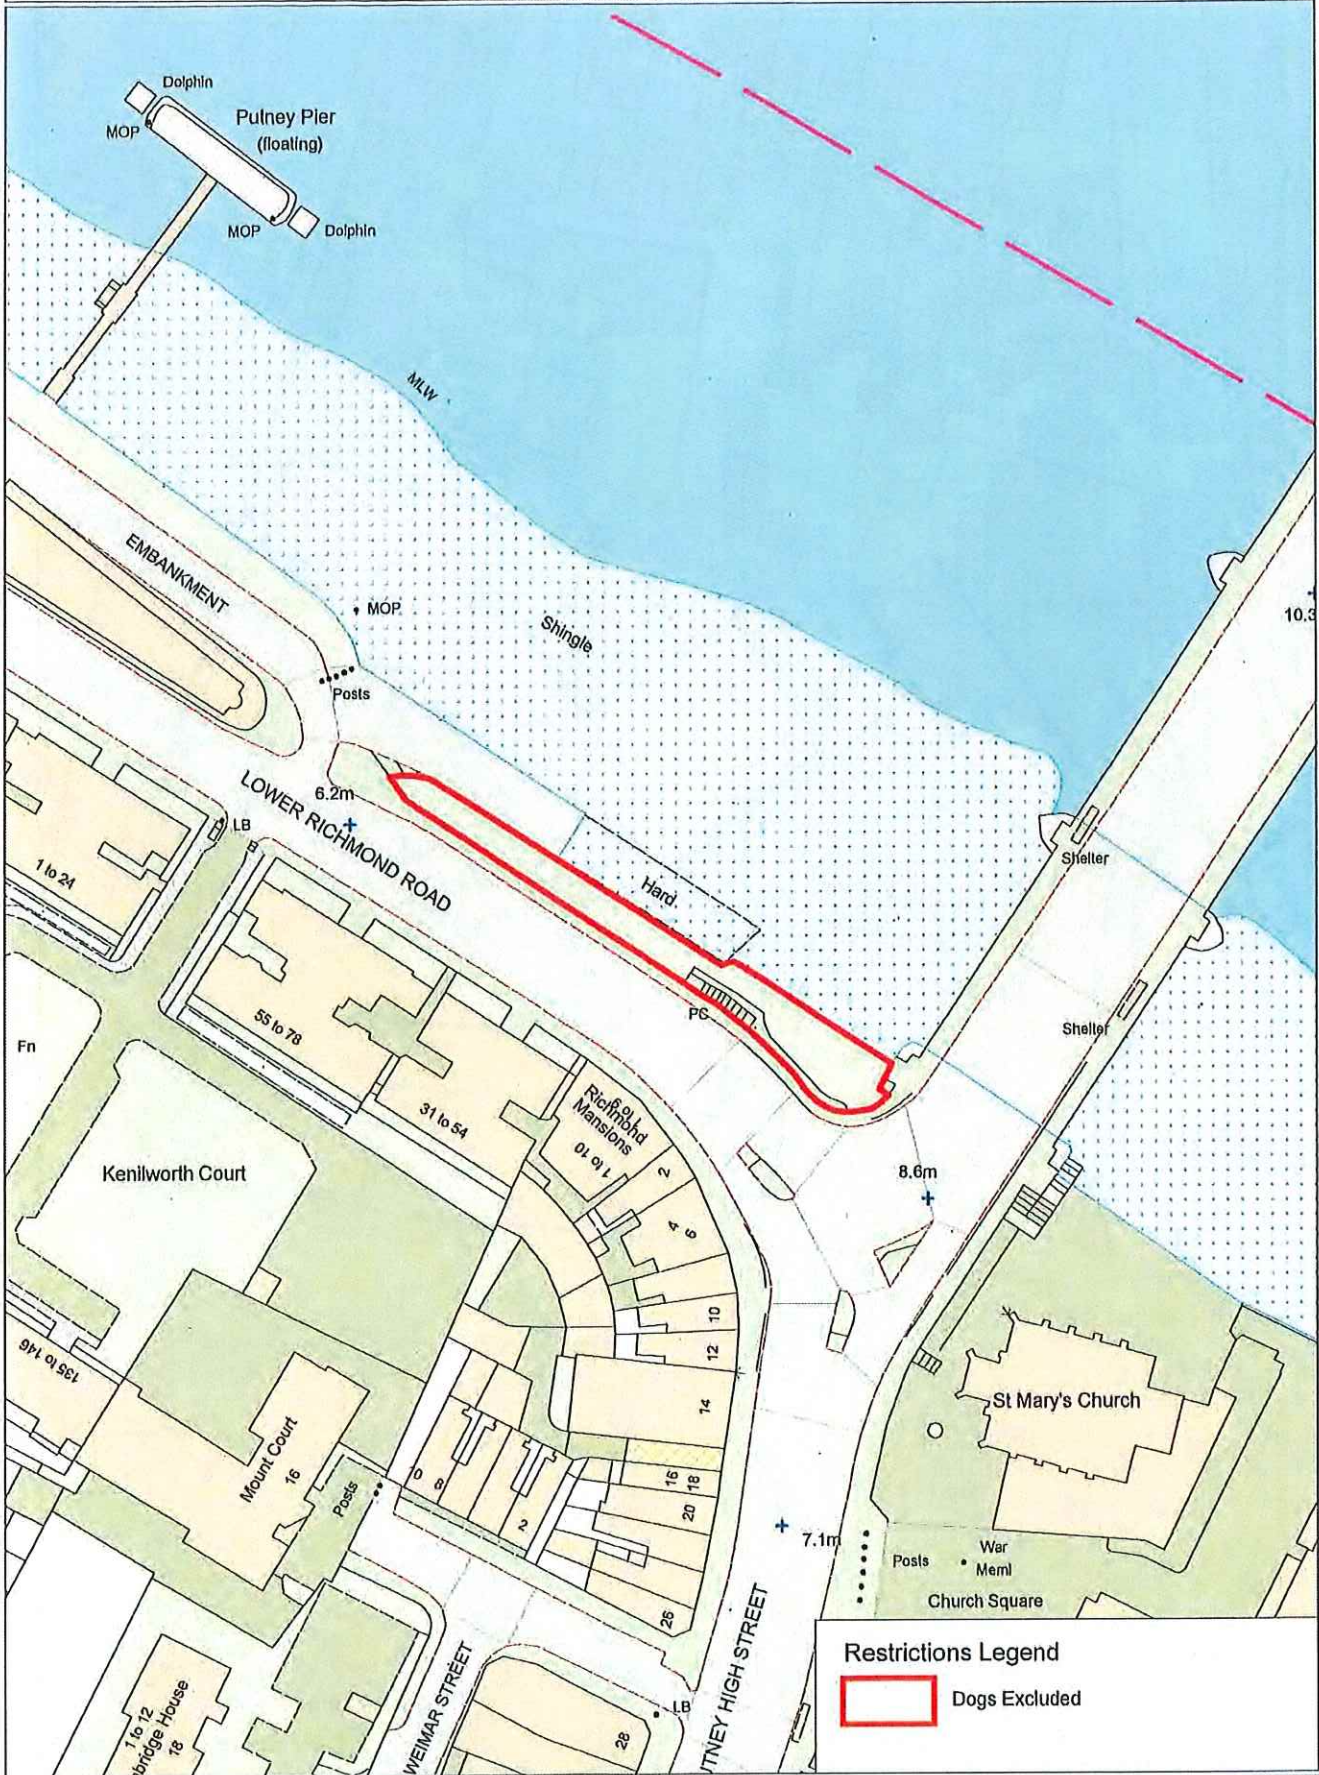

Watermans Green

This map is reproduced from Ordnance Survey material with the permission of Ordnance Survey on behalf of the Controller of Her Majesty's Stationery Office, © Crown Copyright. Unauthorised reproduction infringes Crown copyright and may lead to prosecution or civil proceedings, Wandsworth Council LA 100019270 2009

Date: 06/05/2009 Created by GIS Team, DTS
Scale: 1:1000