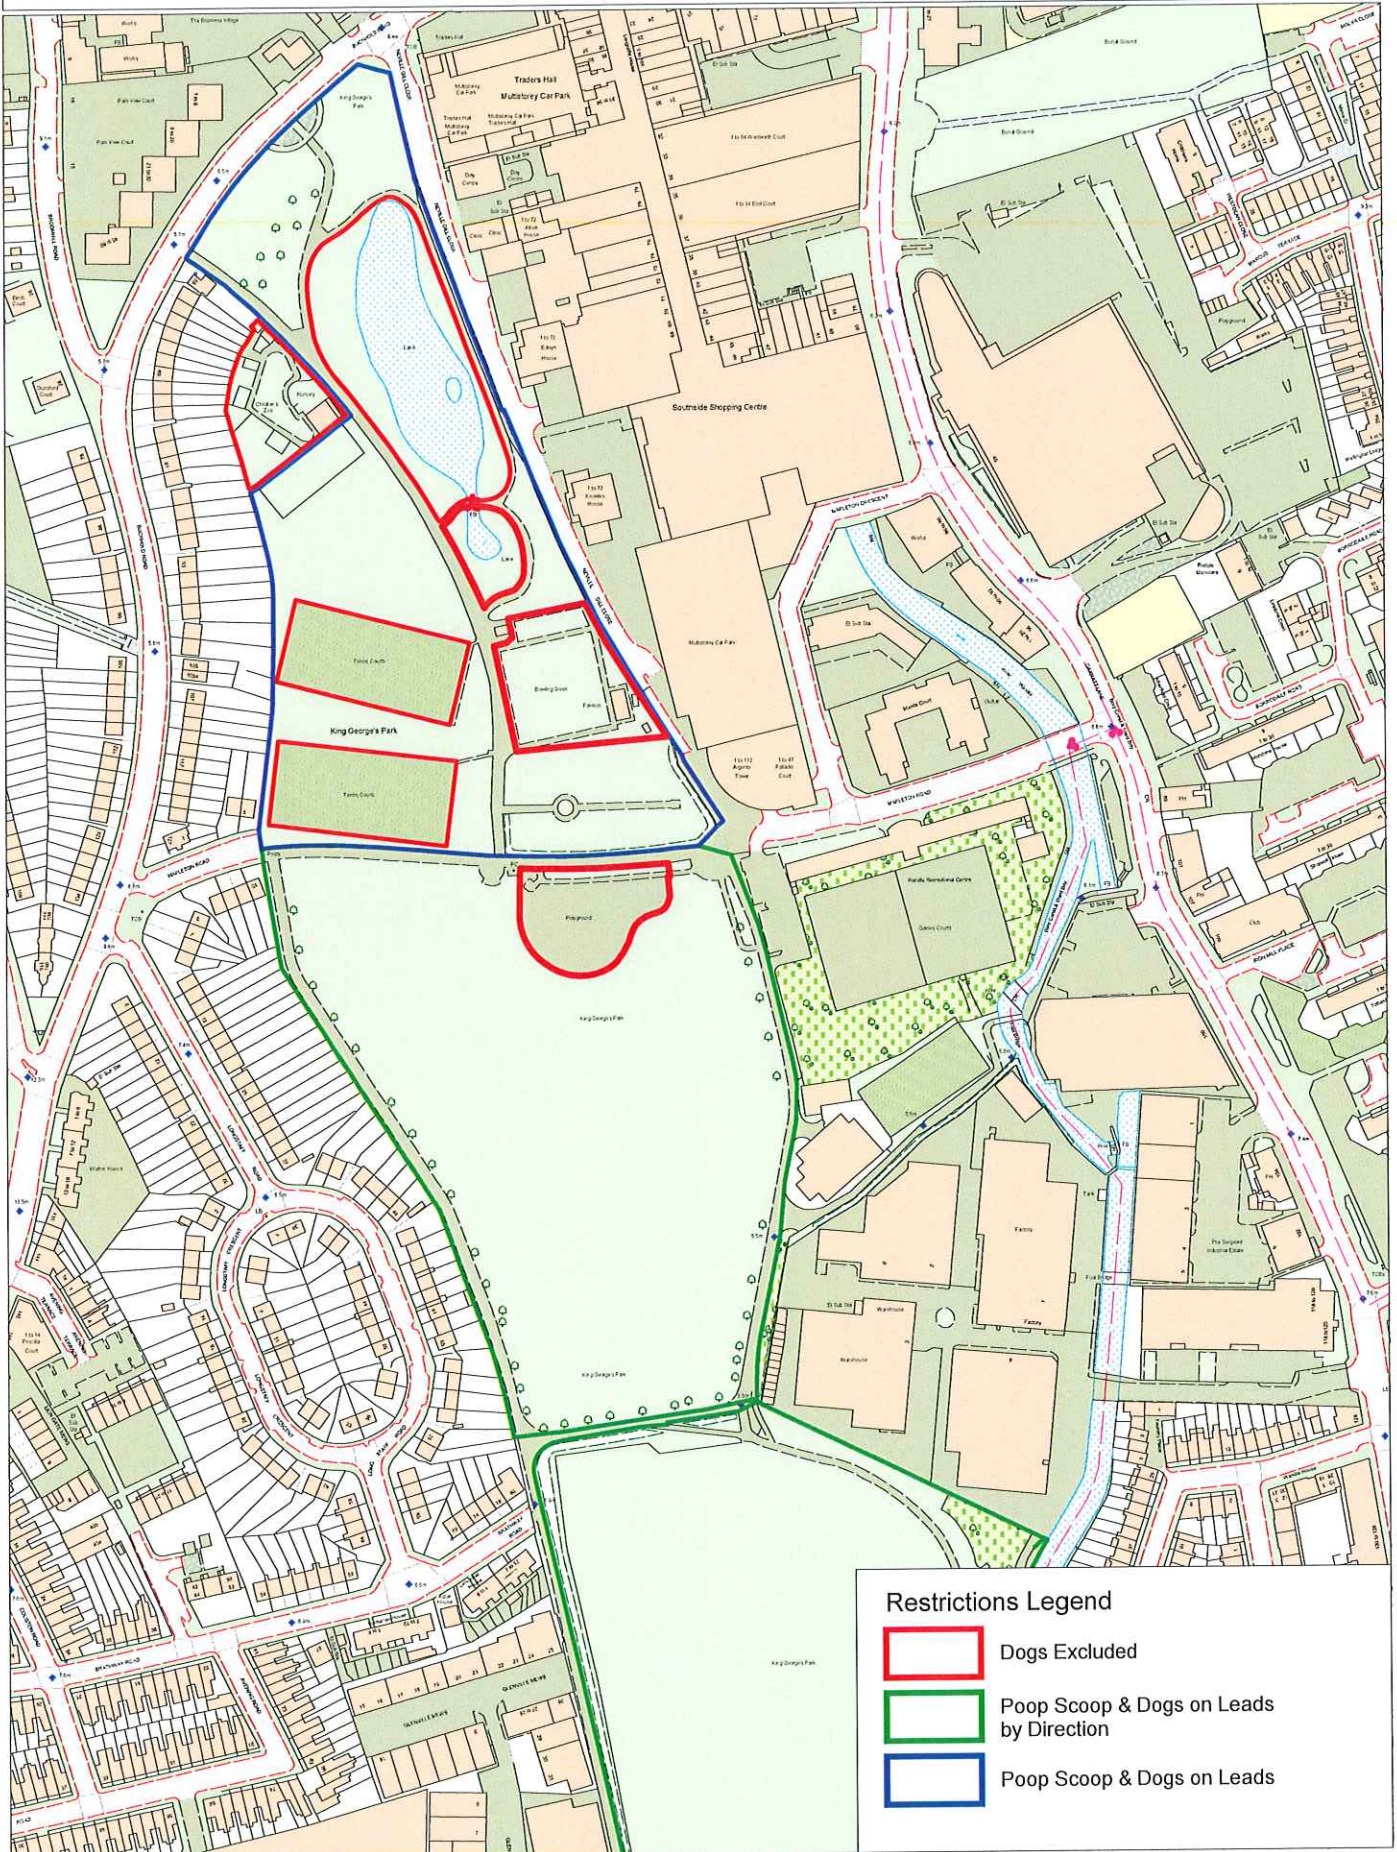

Date: 19/02/2020 Created by GIS Team, CIT
Scale: 1:1000

King George's Park

Restrictions Legend

- Dogs Excluded
- Poop Scoop & Dogs on Leads by Direction
- Poop Scoop & Dogs on Leads

This map is reproduced from Ordnance Survey material with the permission of Ordnance Survey on behalf of the Controller of Her Majesty's Stationery Office, © Crown Copyright. Unauthorised reproduction infringes Crown copyright and may lead to prosecution or civil proceedings. Wandsworth Council LA 100019270 2009