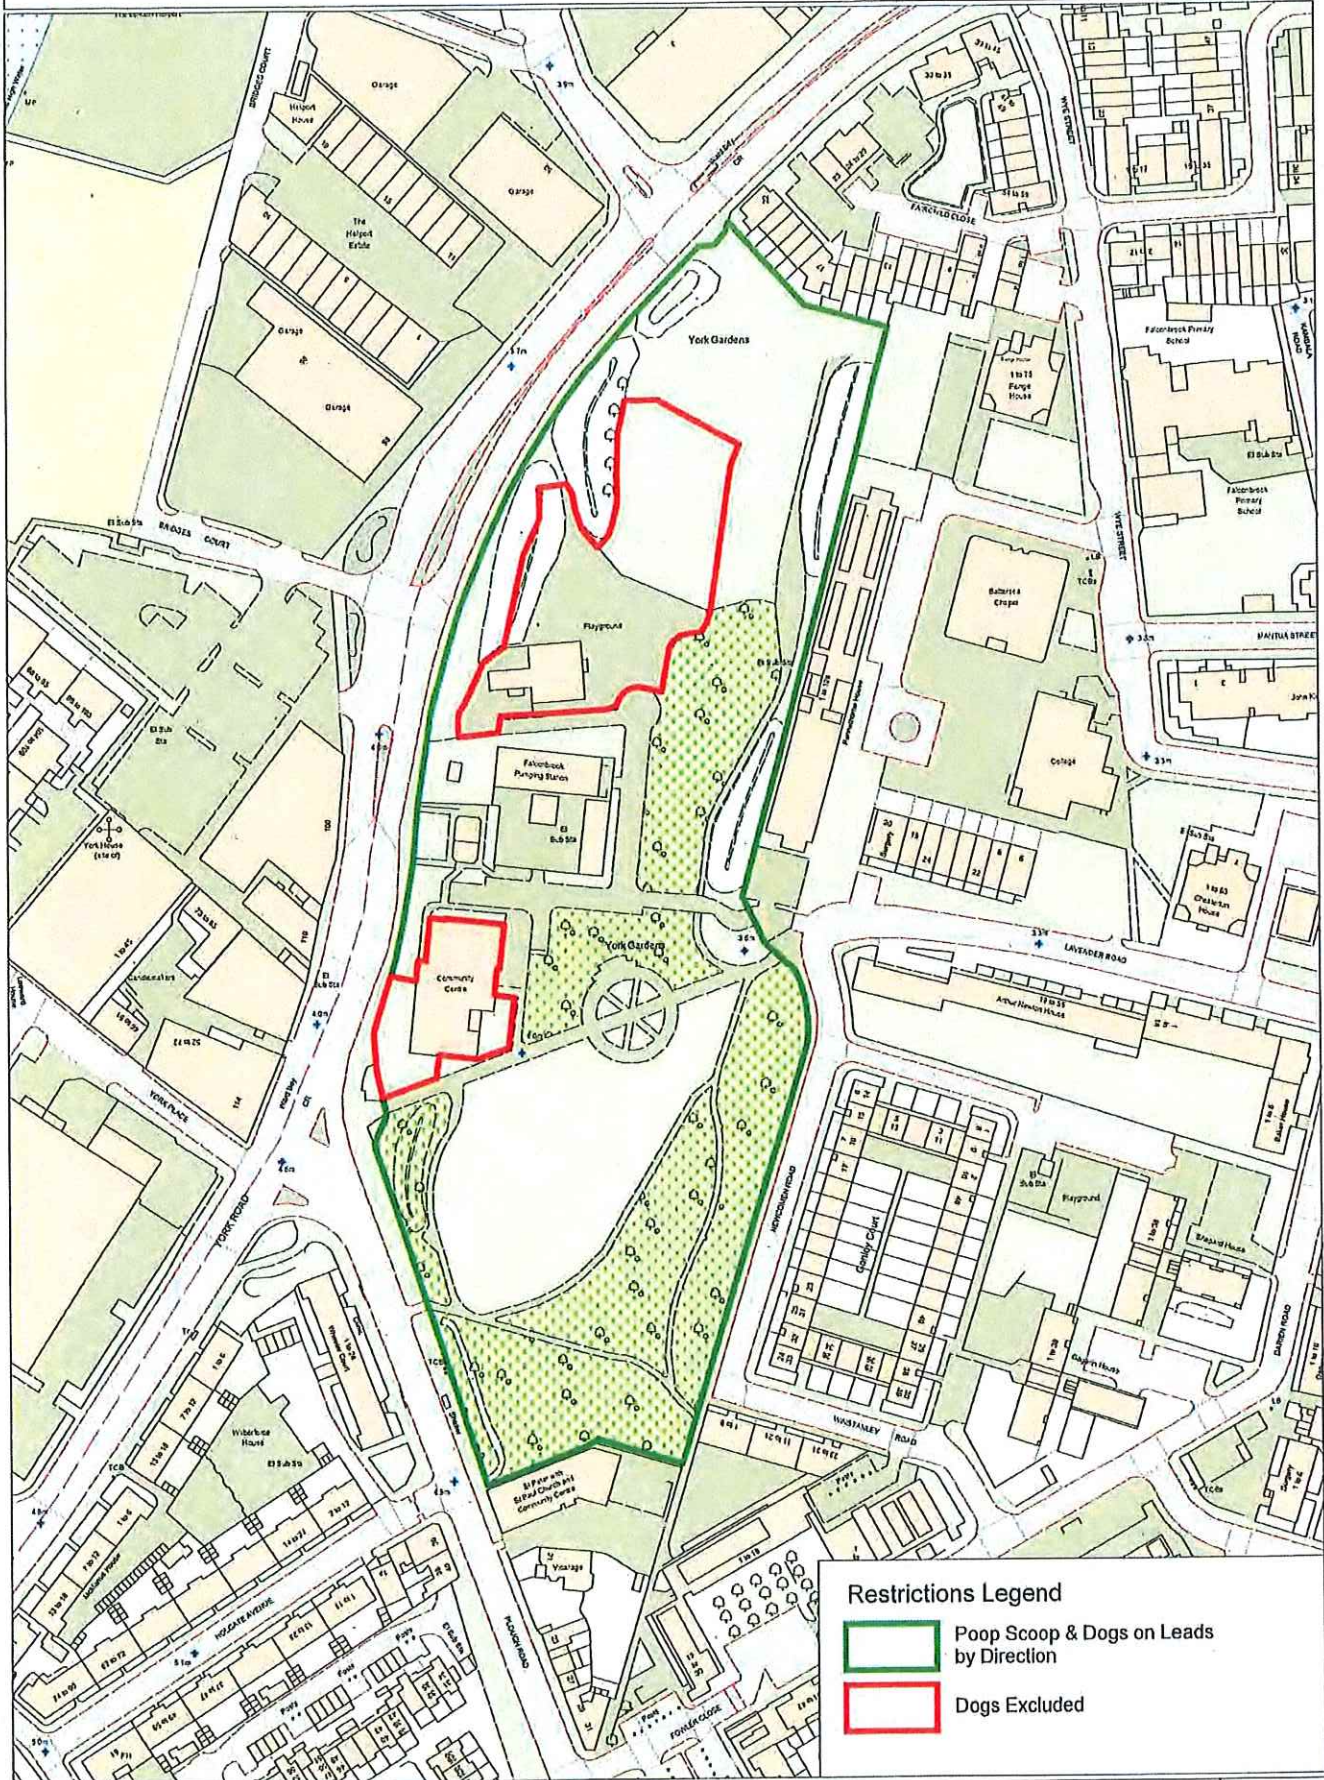

York Gardens

Restrictions Legend

- Poop Scoop & Dogs on Leads by Direction
- Dogs Excluded

Date: 06/05/2009 Created by GIS Team, DTS

Scale: 1:2000