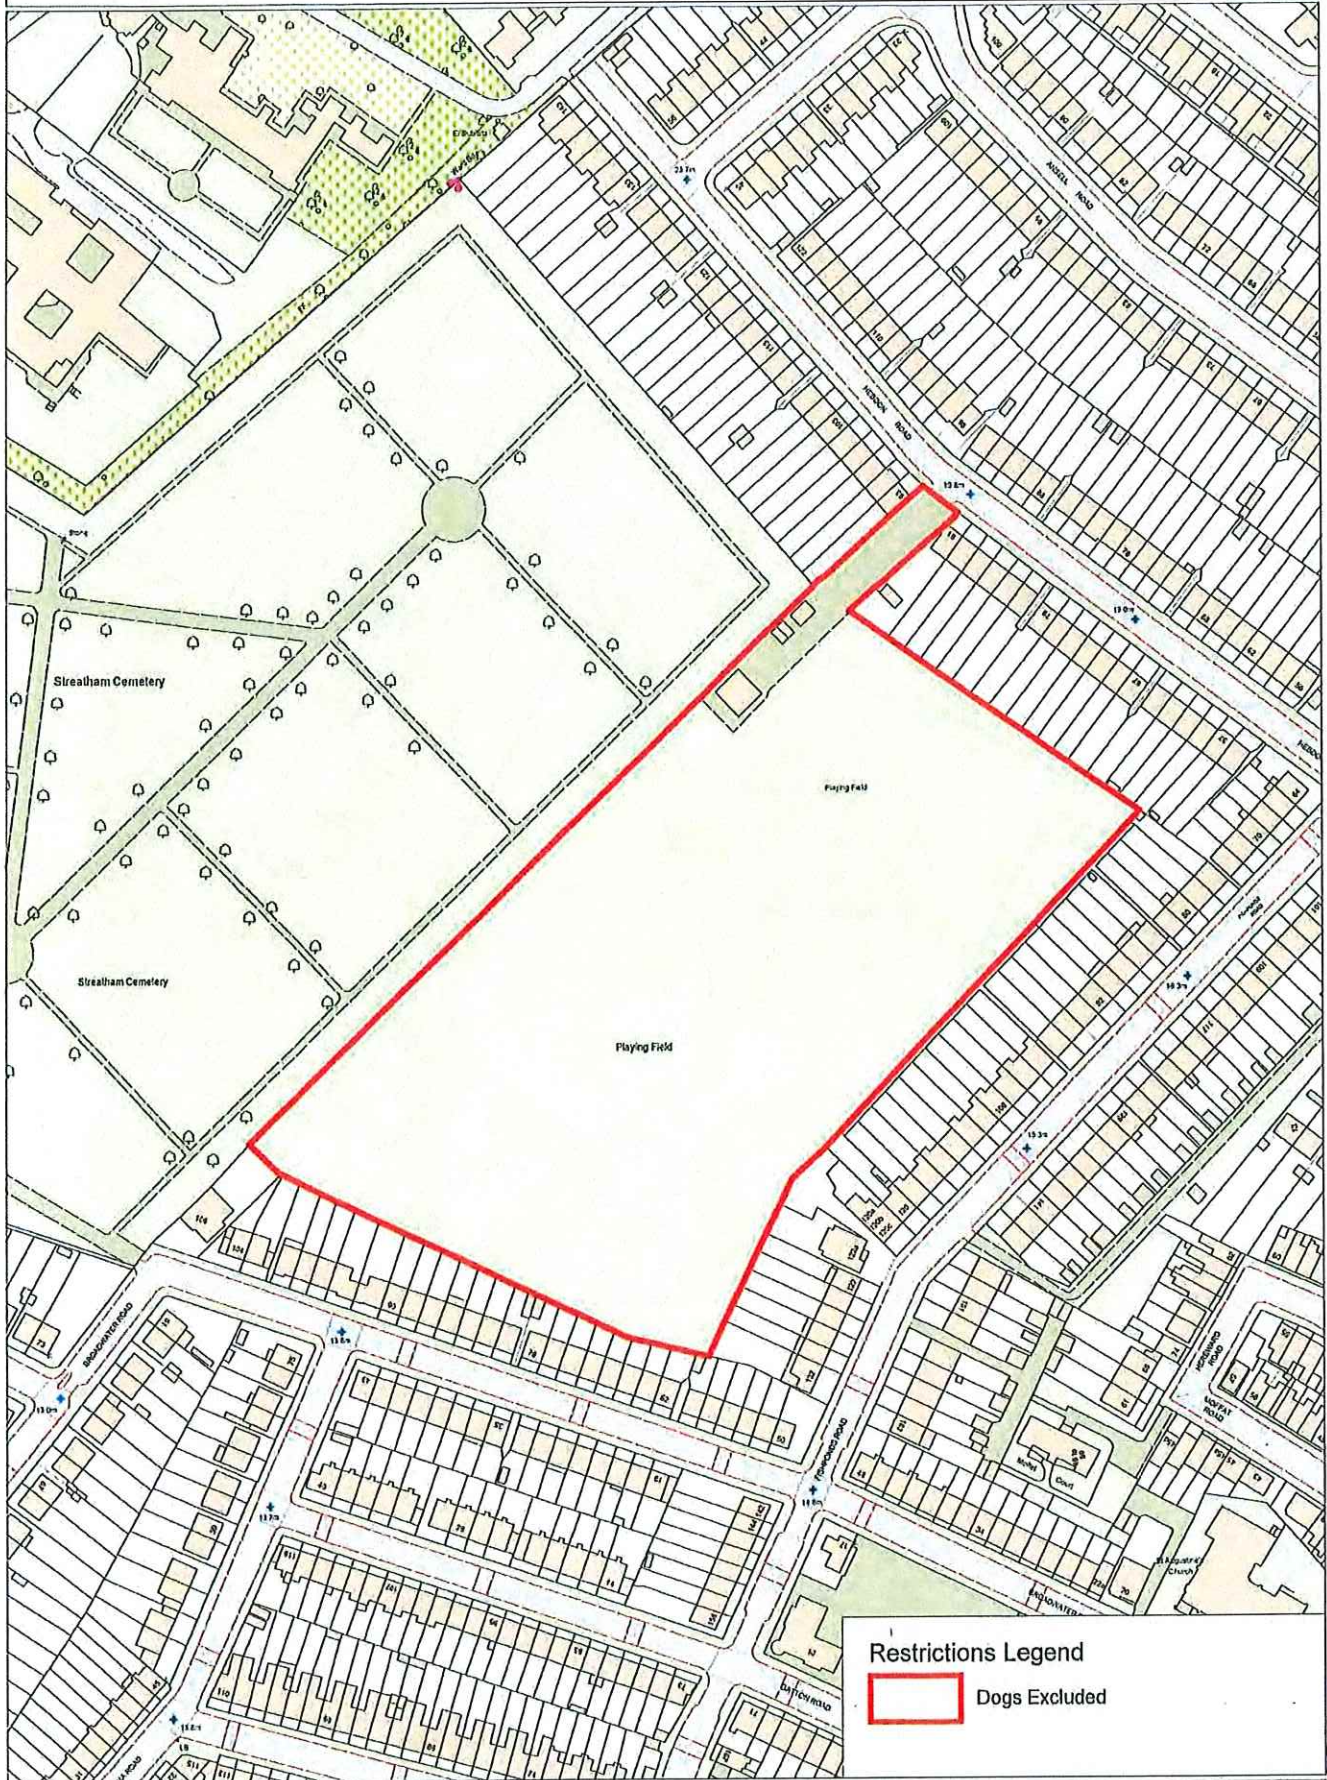

Fishponds Playing Fields

This map is reproduced from Ordnance Survey material with the permission of Ordnance Survey on behalf of the Controller of Her Majesty's Stationery Office, © Crown Copyright. Unauthorised reproduction infringes Crown copyright and may lead to prosecution or civil proceedings. Wandsworth Council LA 100019270 2009

Date: 30/01/2009 Created by GIS Team, DTS

Scale: 1:2000