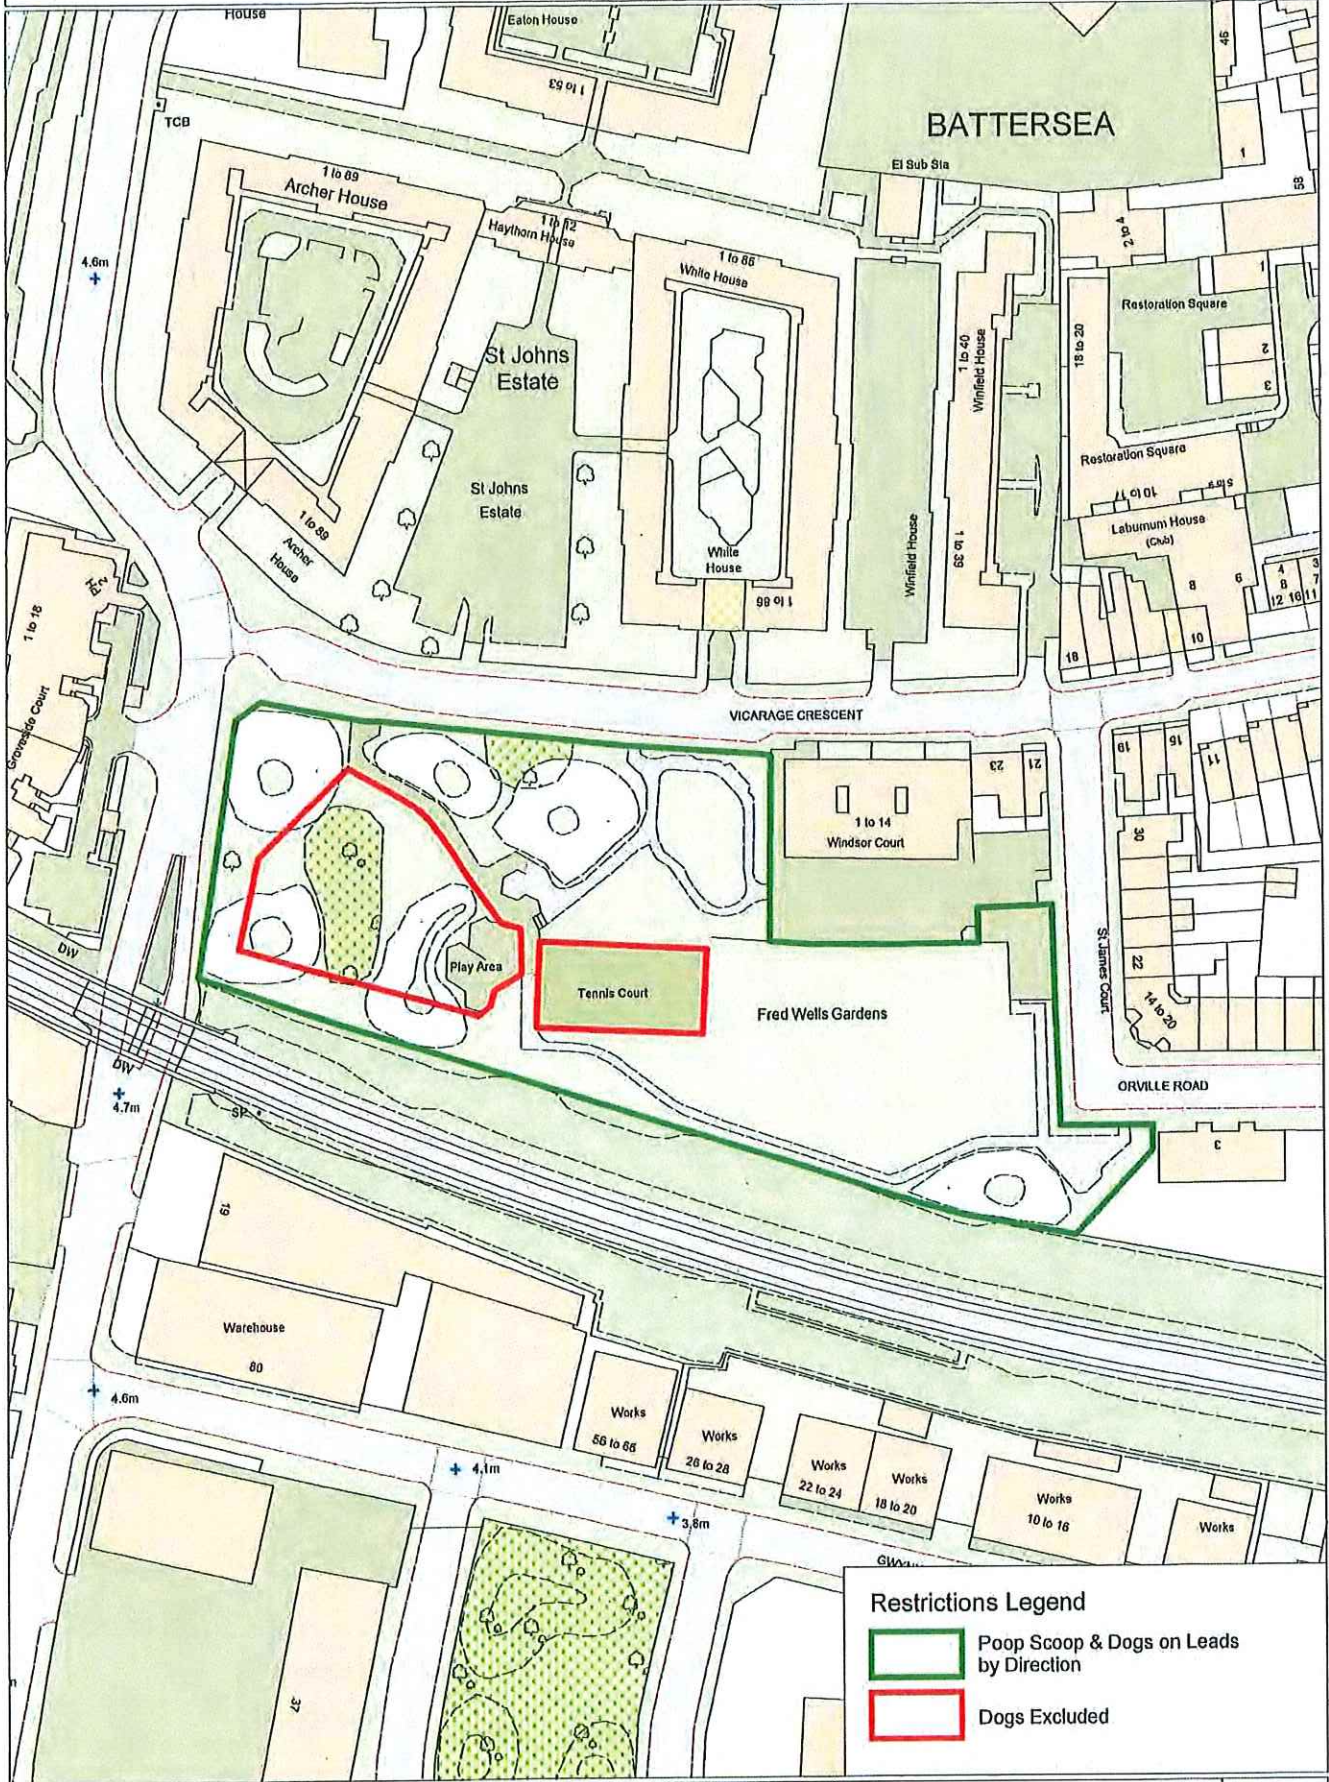

Fred Wells Gardens

Restrictions Legend

- Poop Scoop & Dogs on Leads by Direction
- Dogs Excluded

Date: 03/11/2009 Created by GIS Team, DTS

Scale: 1:1250