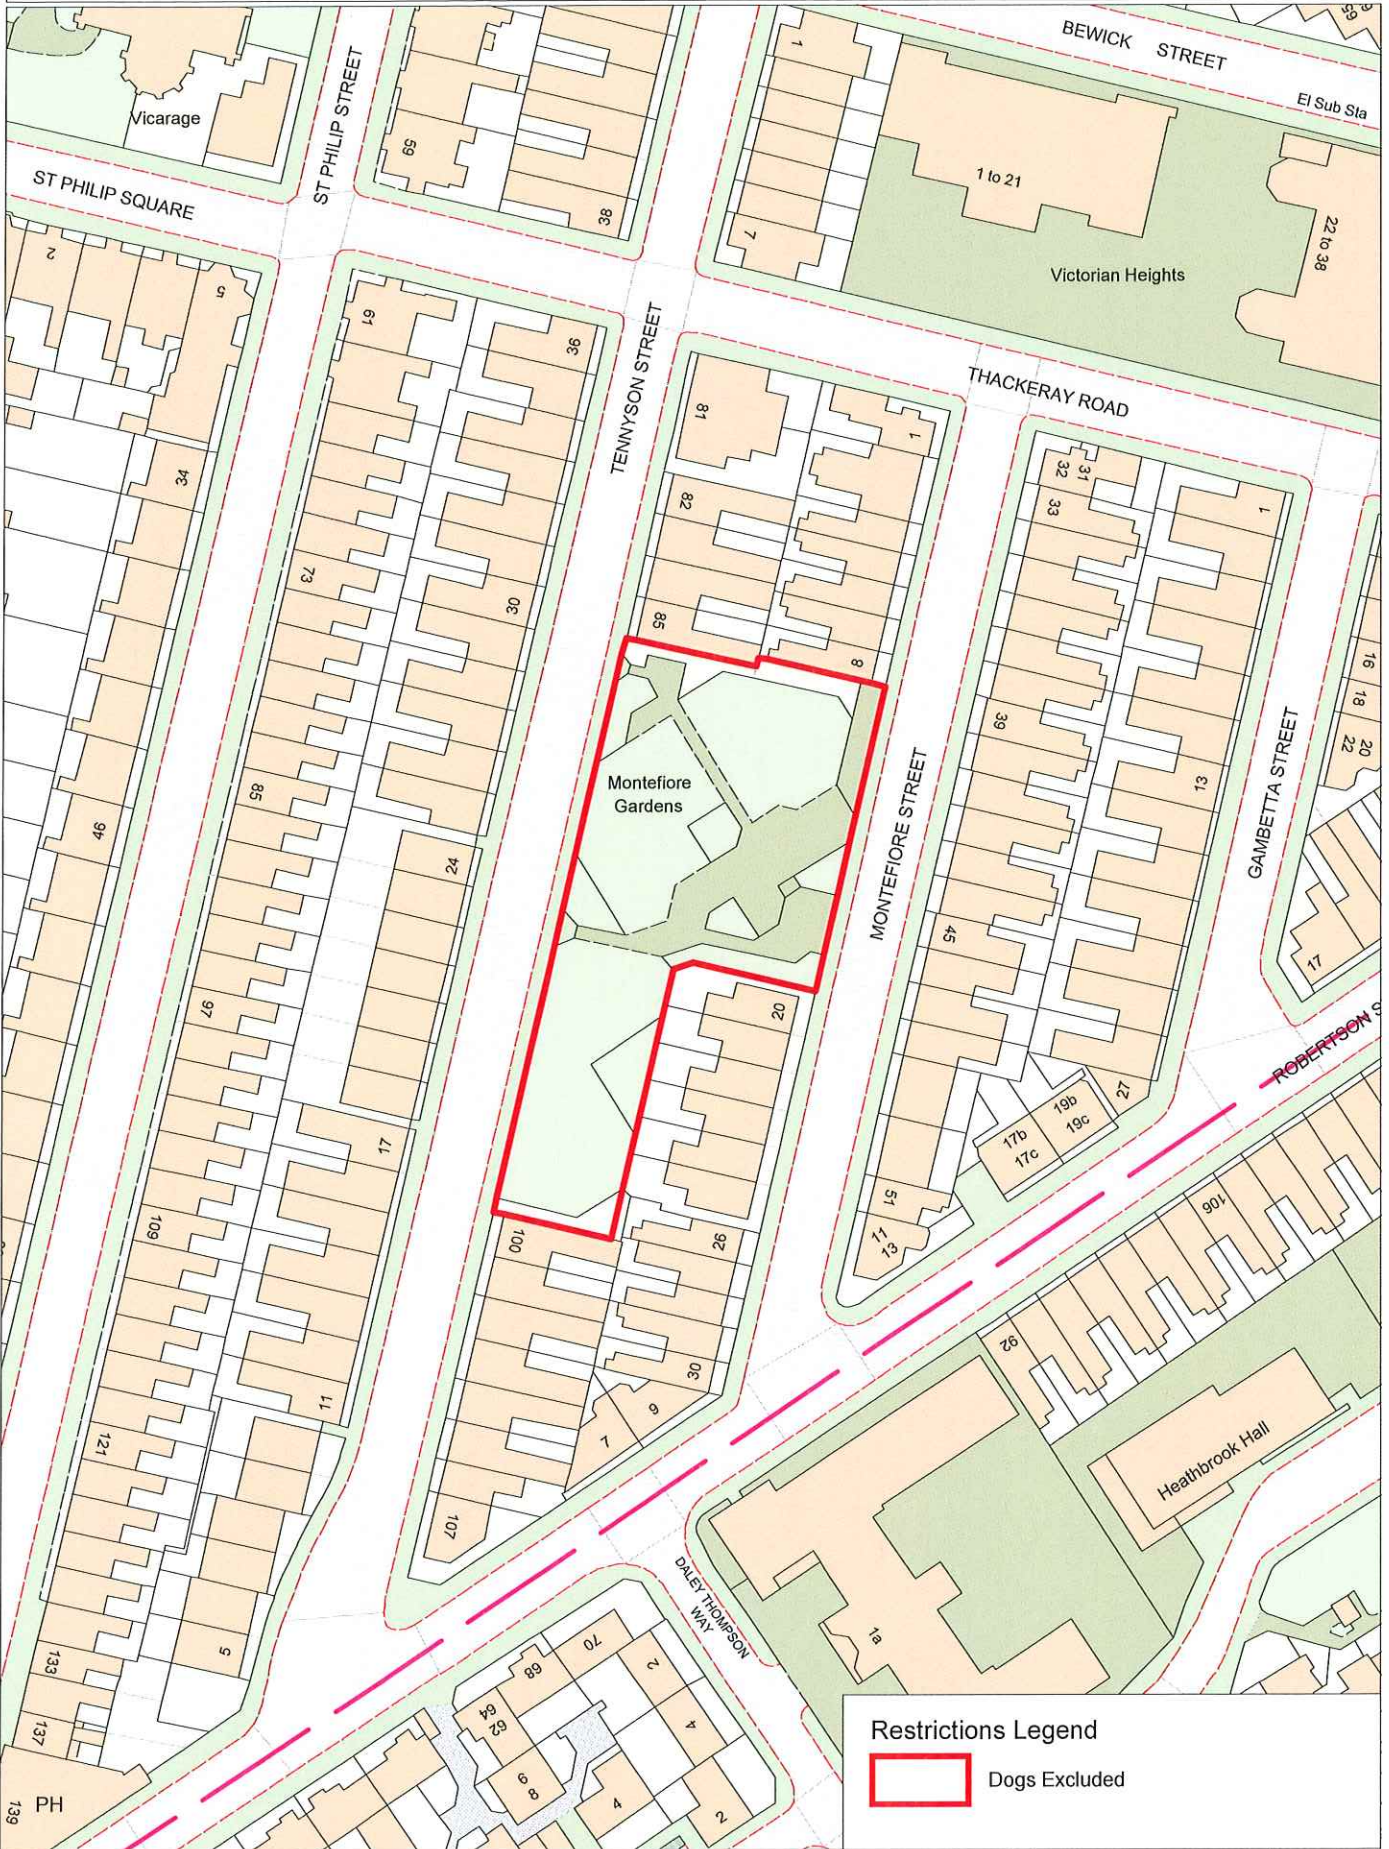

Montefiore Gardens

Restrictions Legend

Dogs Excluded

This map is reproduced from Ordnance Survey material with the permission of Ordnance Survey on behalf of the Controller of Her Majesty's Stationery Office, © Crown Copyright. Unauthorised reproduction infringes Crown copyright and may lead to prosecution or civil proceedings. Wandsworth Council LA 100019270 2010

Date: 11/06/2010 Created by GIS Team, DTS

Scale: 1:1000