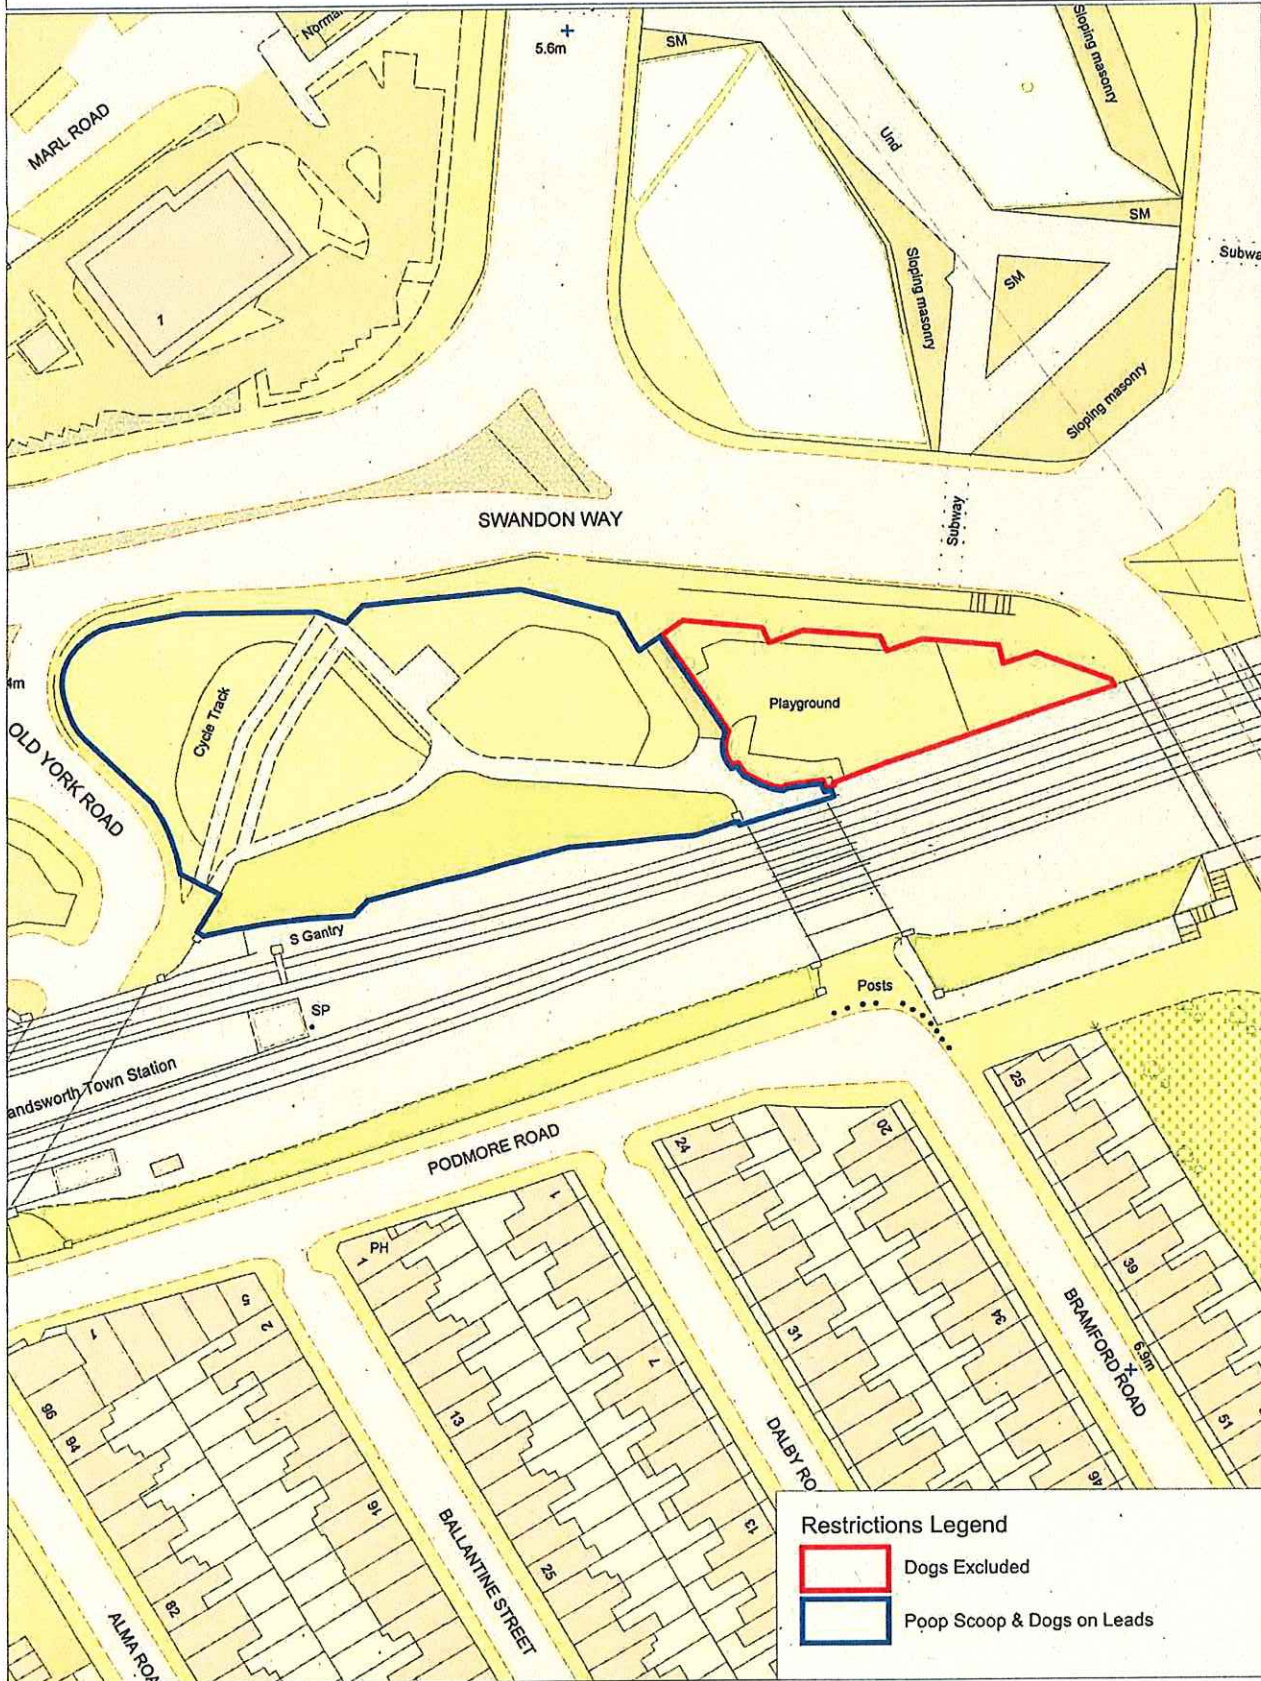

Bramford Gardens

Date: 10/06/2010 Created by GIS Team, DTS
Scale: 1:1000