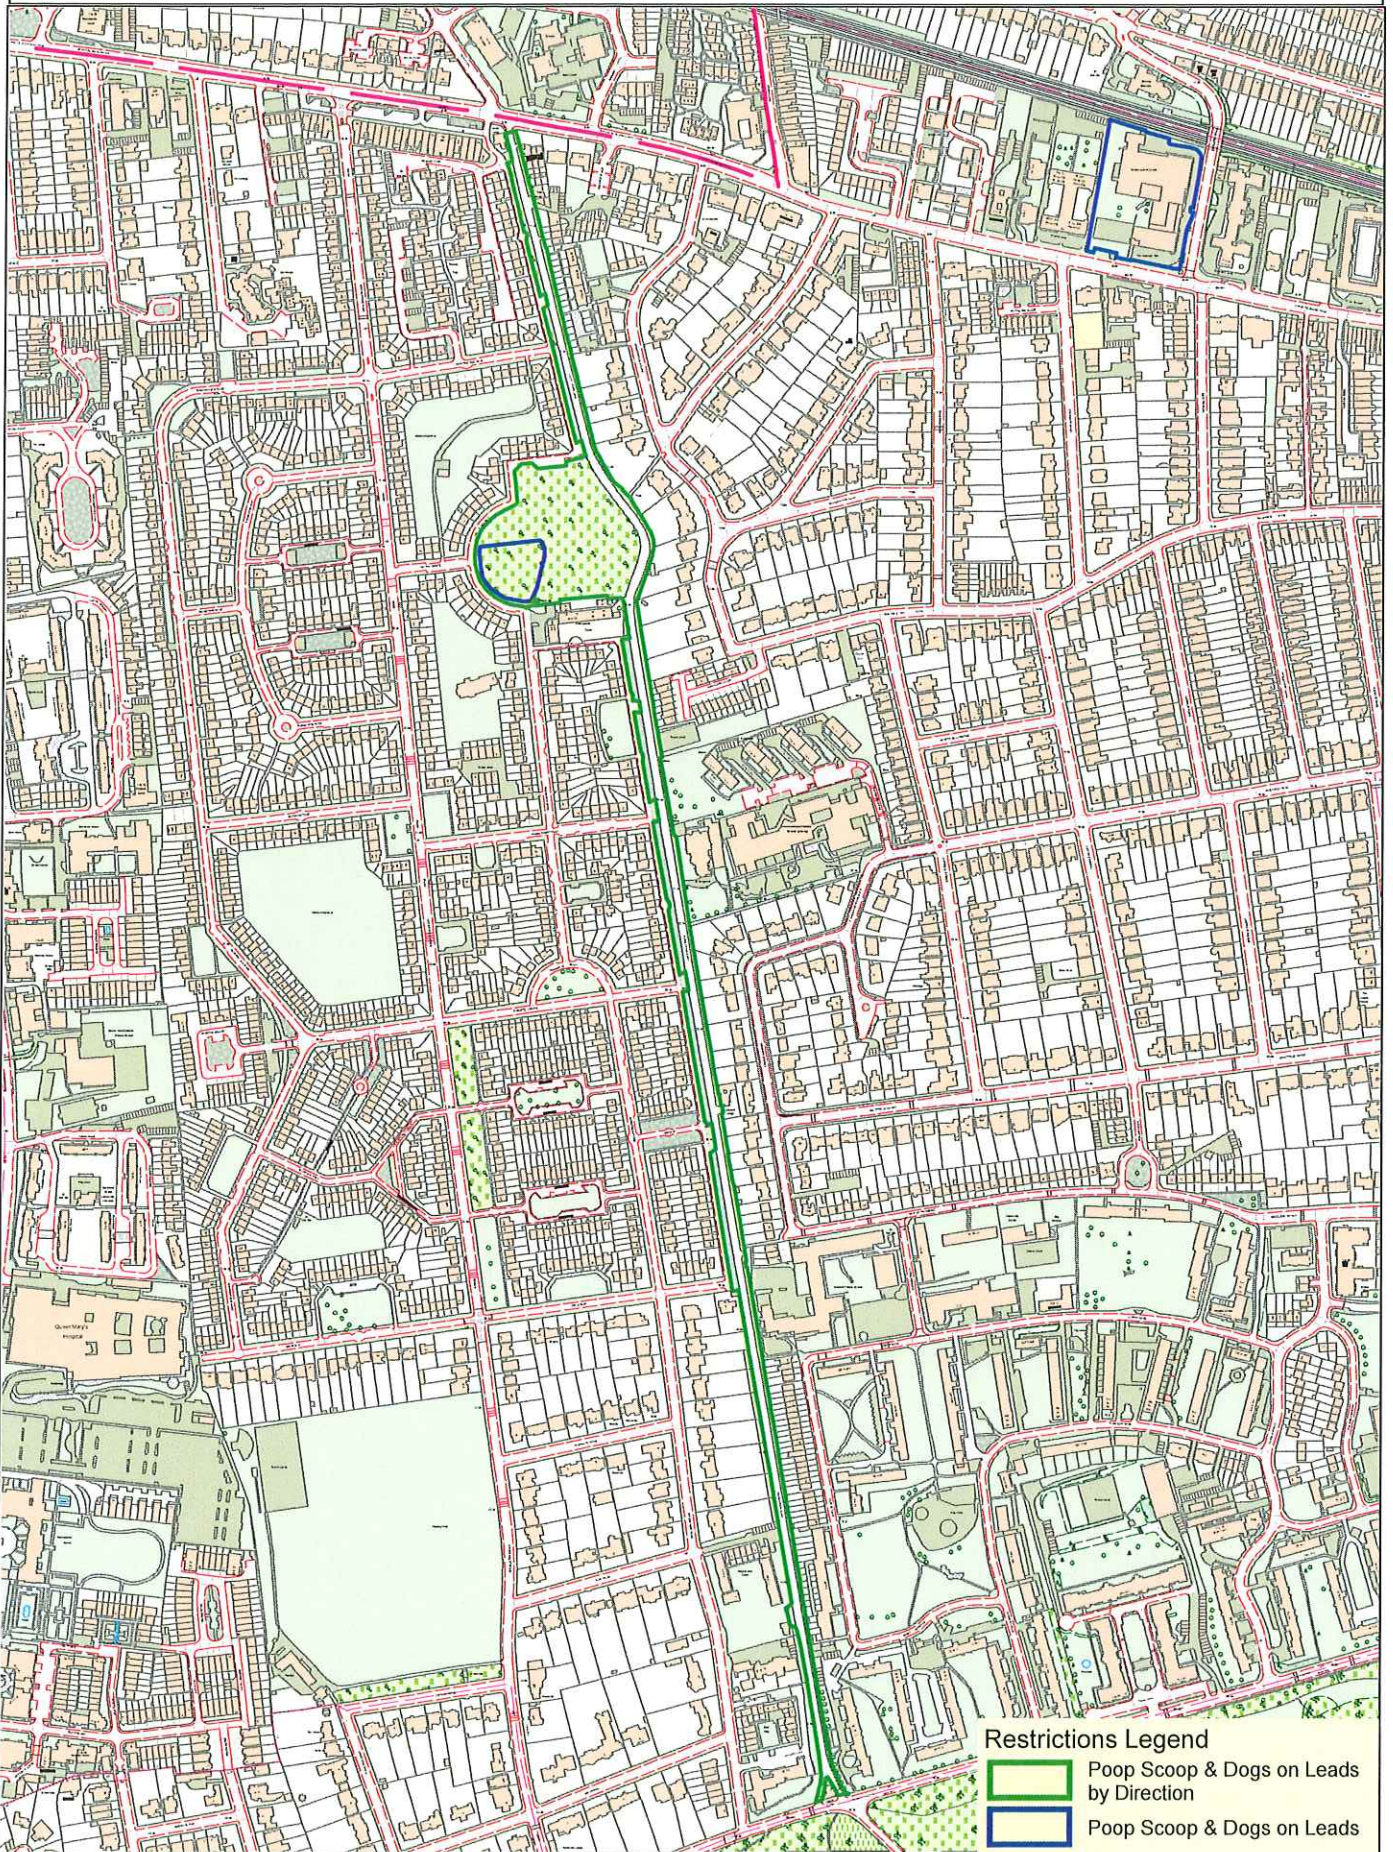

Date: 30/01/2009 Created by GIS Team, DTS

Scale: 1:1000

The Pleasance & Putney Park Lane

Restrictions Legend

-  Poop Scoop & Dogs on Leads by Direction
-  Poop Scoop & Dogs on Leads

This map is reproduced from Ordnance Survey material with the permission of Ordnance Survey on behalf of the Controller of Her Majesty's Stationery Office, © Crown Copyright. Unauthorised reproduction infringes Crown copyright and may lead to prosecution or civil proceedings. Wandsworth Council LA 100019270 2020