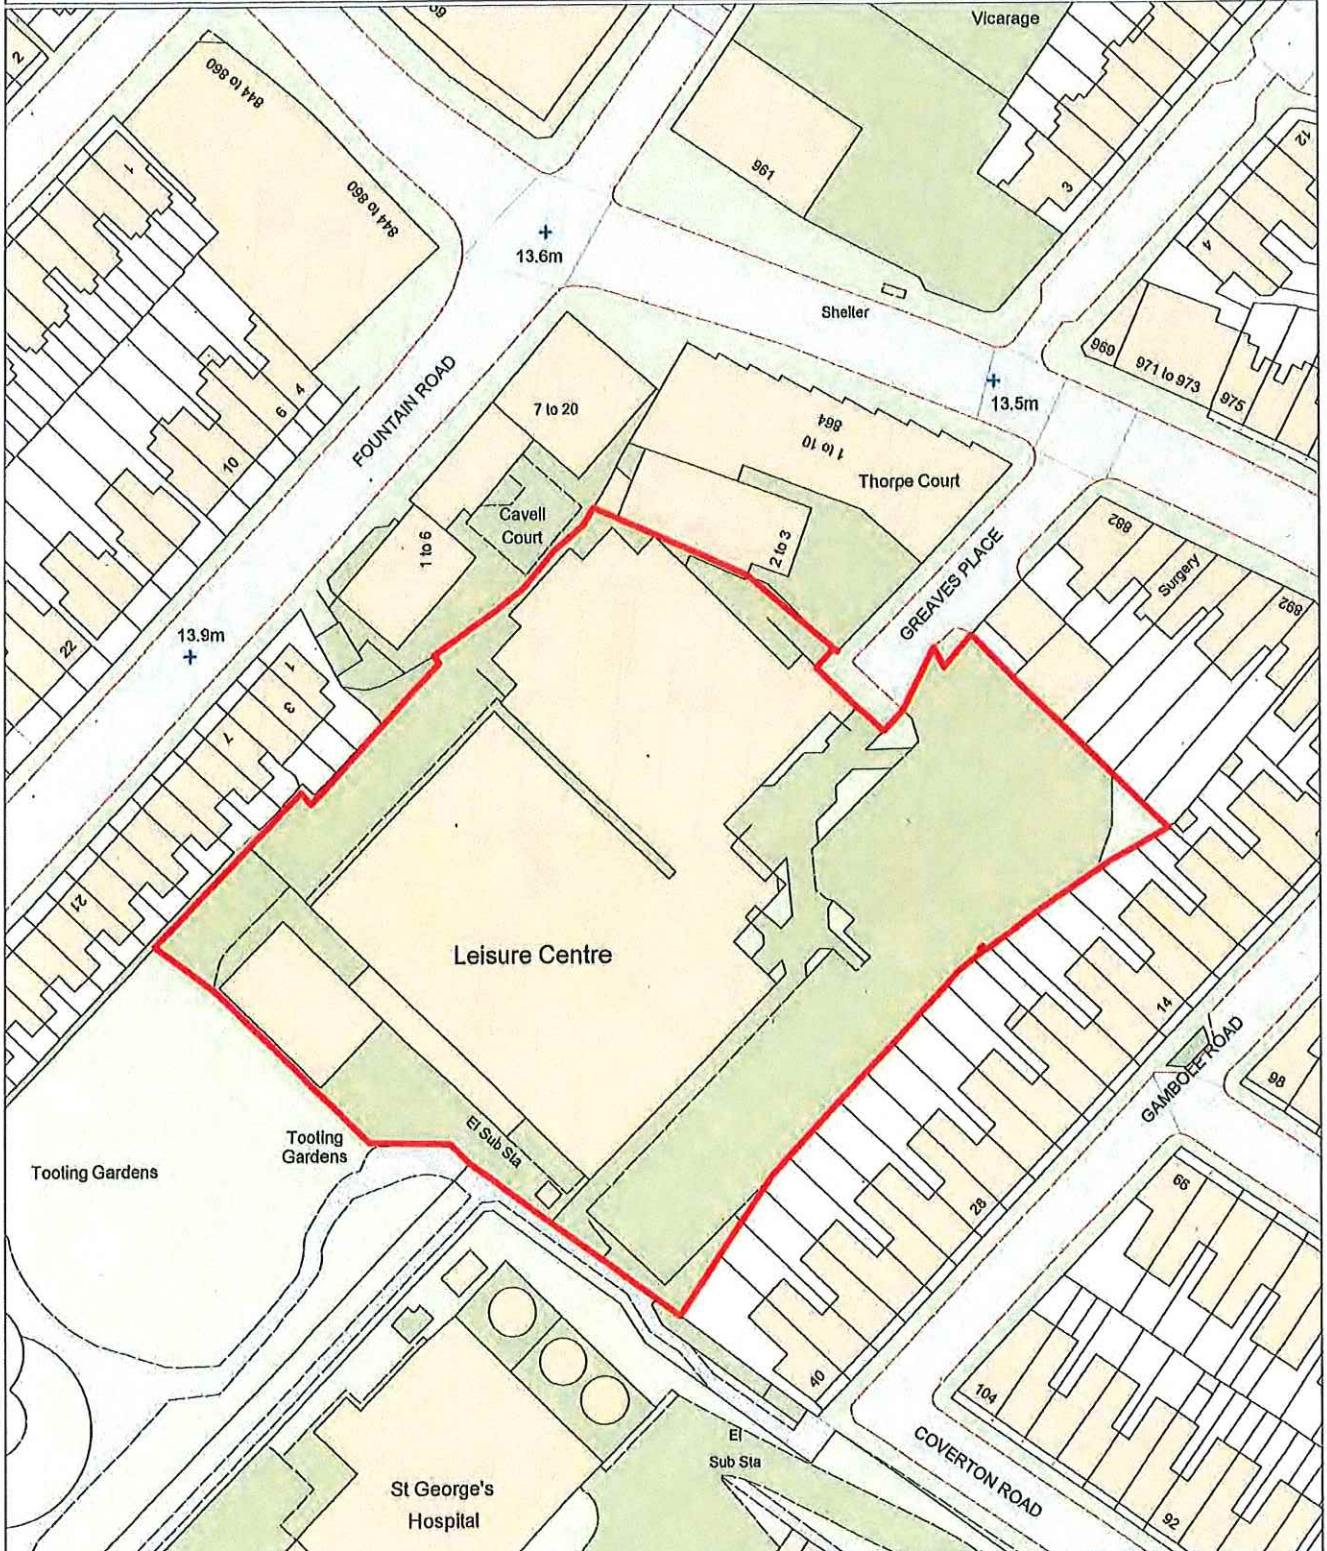

Tooting Leisure Centre

Restrictions Legend

Dogs Excluded

This map is reproduced from Ordnance Survey material with the permission of Ordnance Survey on behalf of the Controller of Her Majesty's Stationery Office, © Crown Copyright. Unauthorised reproduction infringes Crown copyright and may lead to prosecution or civil proceedings. Wandsworth Council LA 100019270 2009

Date: 05/02/2009 Created by GIS Team, DTS
Scale: 1:2000