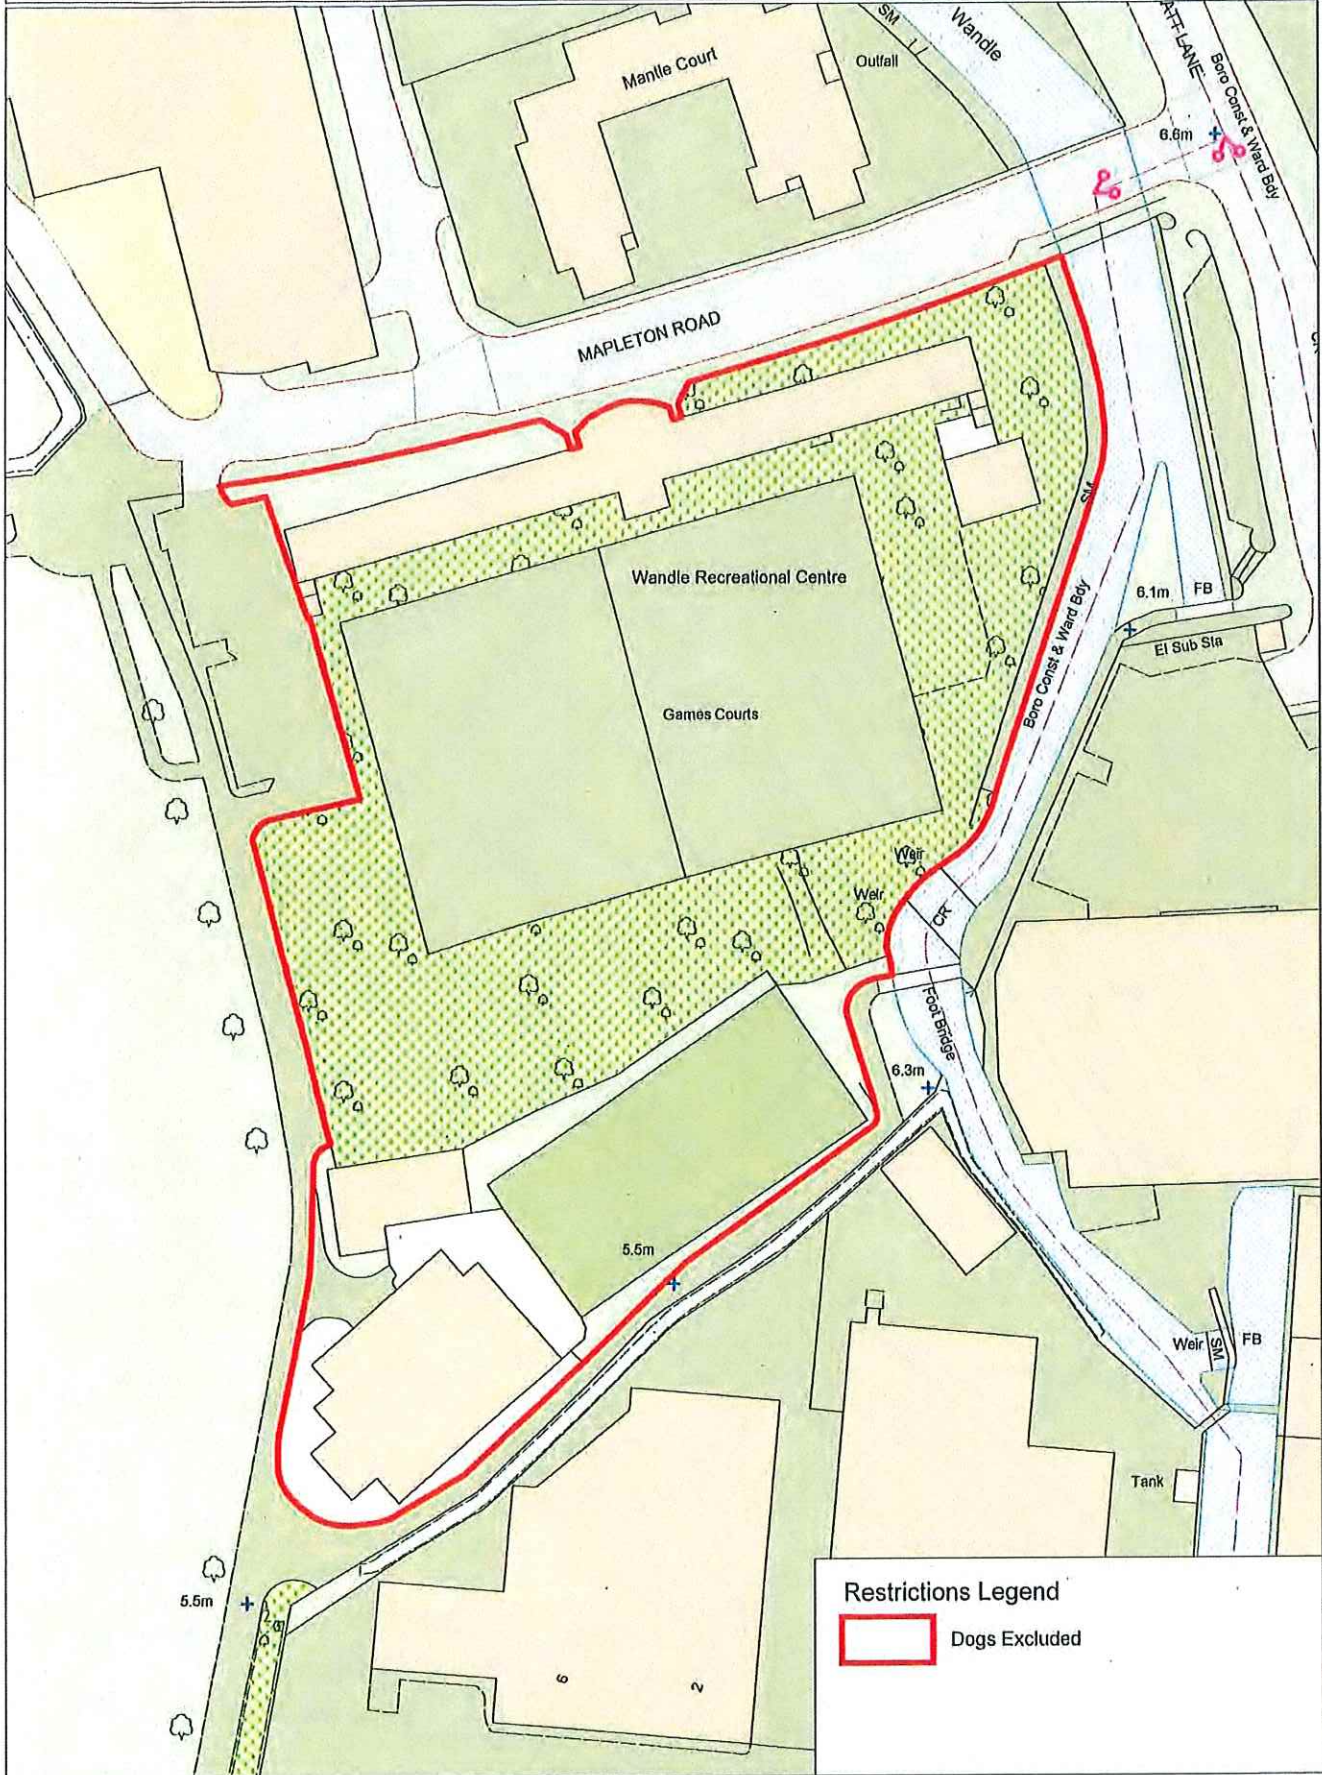

Wandle Recreation Centre

Restrictions Legend

Dogs Excluded

Date: 05/02/2009 Created by GIS Team, DTS

Scale: 1:1000