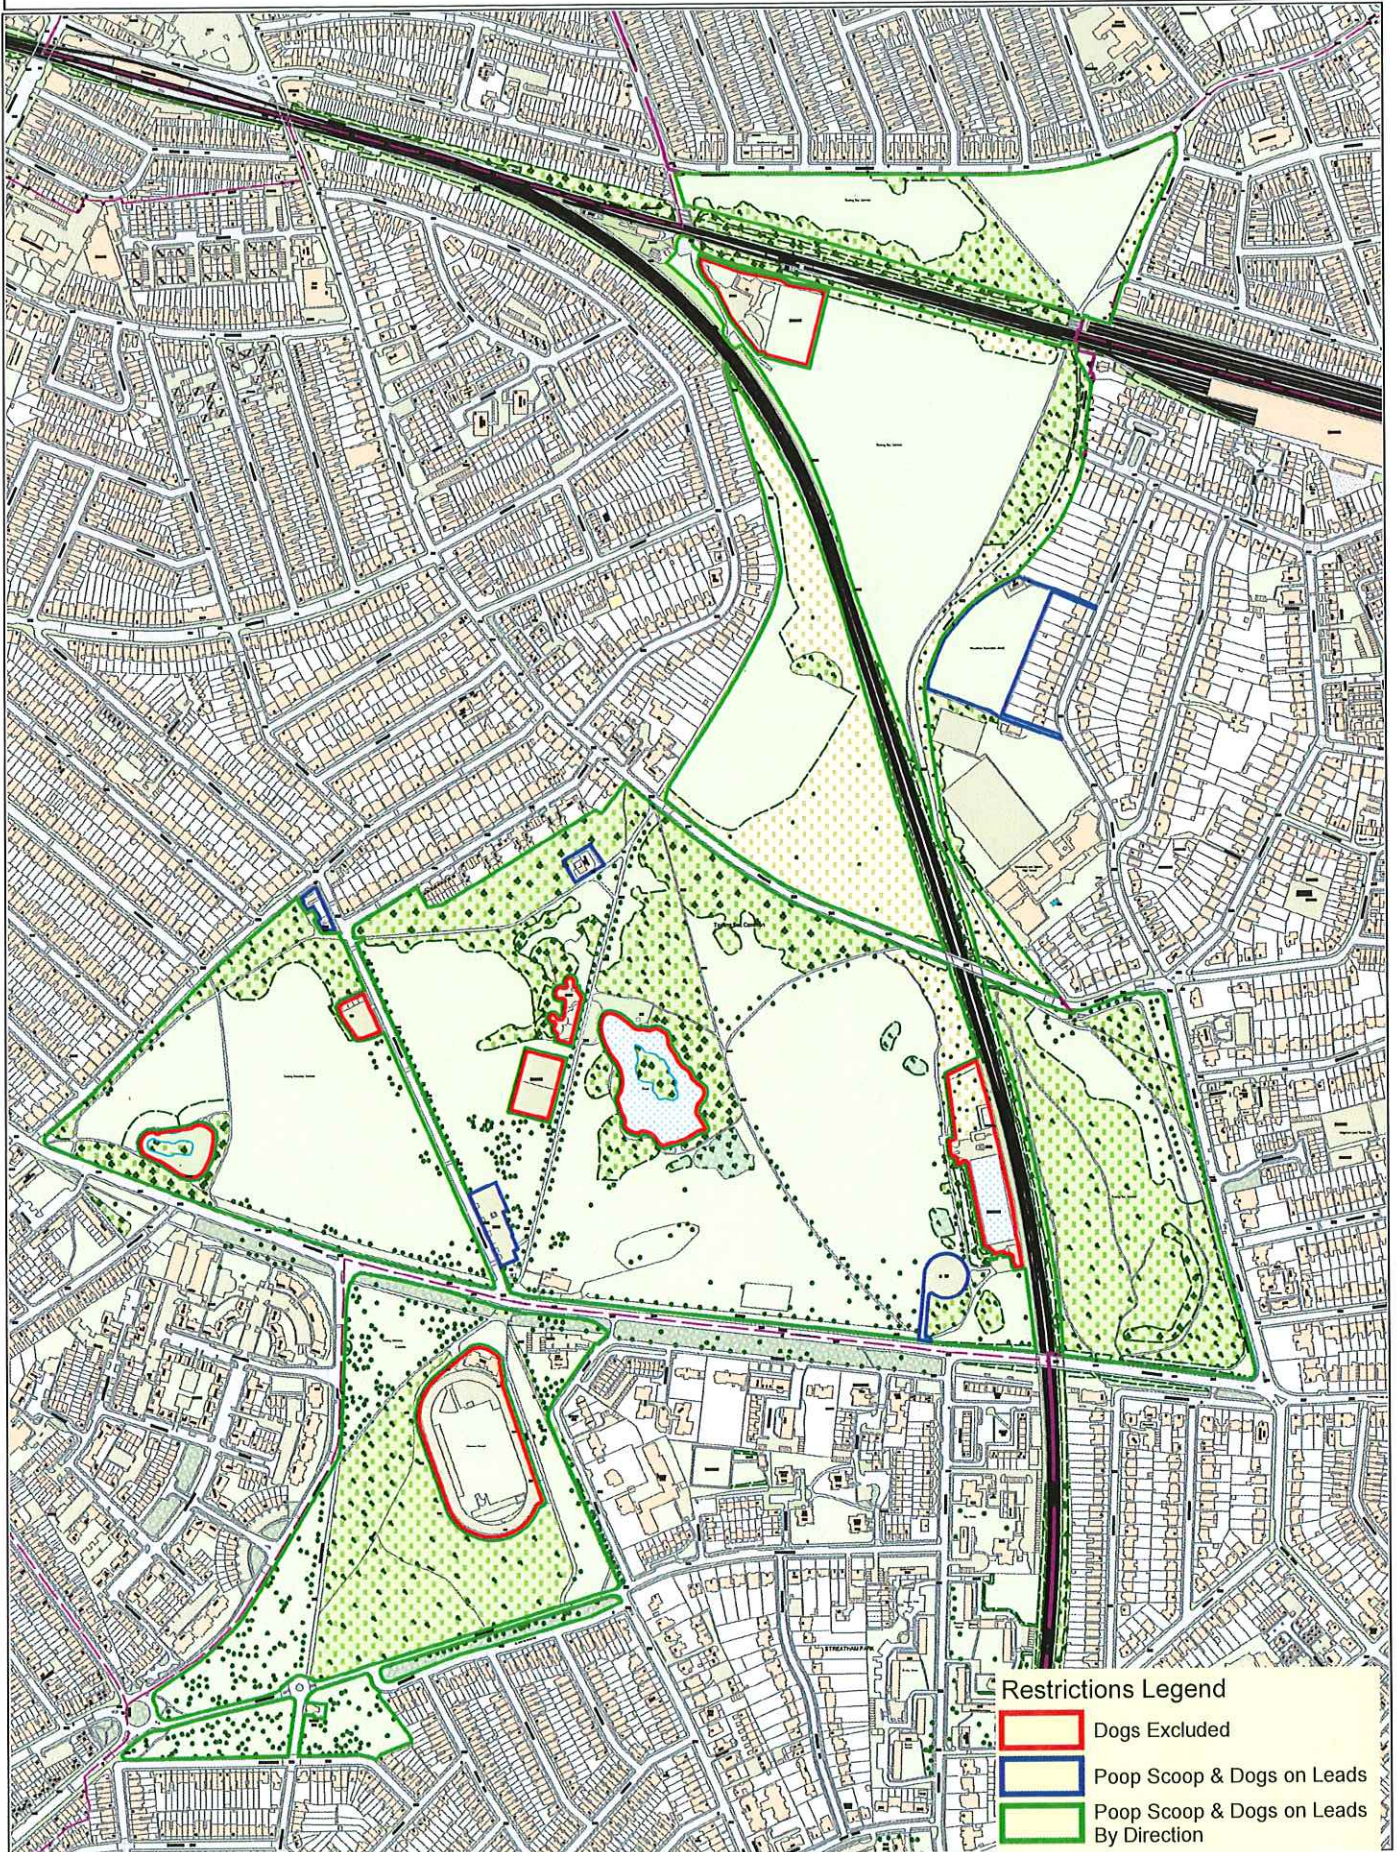

Tooting Commons

This map is reproduced from Ordnance Survey material with the permission of Ordnance Survey on behalf of the Controller of Her Majesty's Stationery Office, © Crown Copyright. Unauthorised reproduction infringes Crown copyright and may lead to prosecution or civil proceedings. Wandsworth Council LA 100019270 2020

Date: 05/08/2020 Created by GIS Team, CIT

Scale: 1:7500