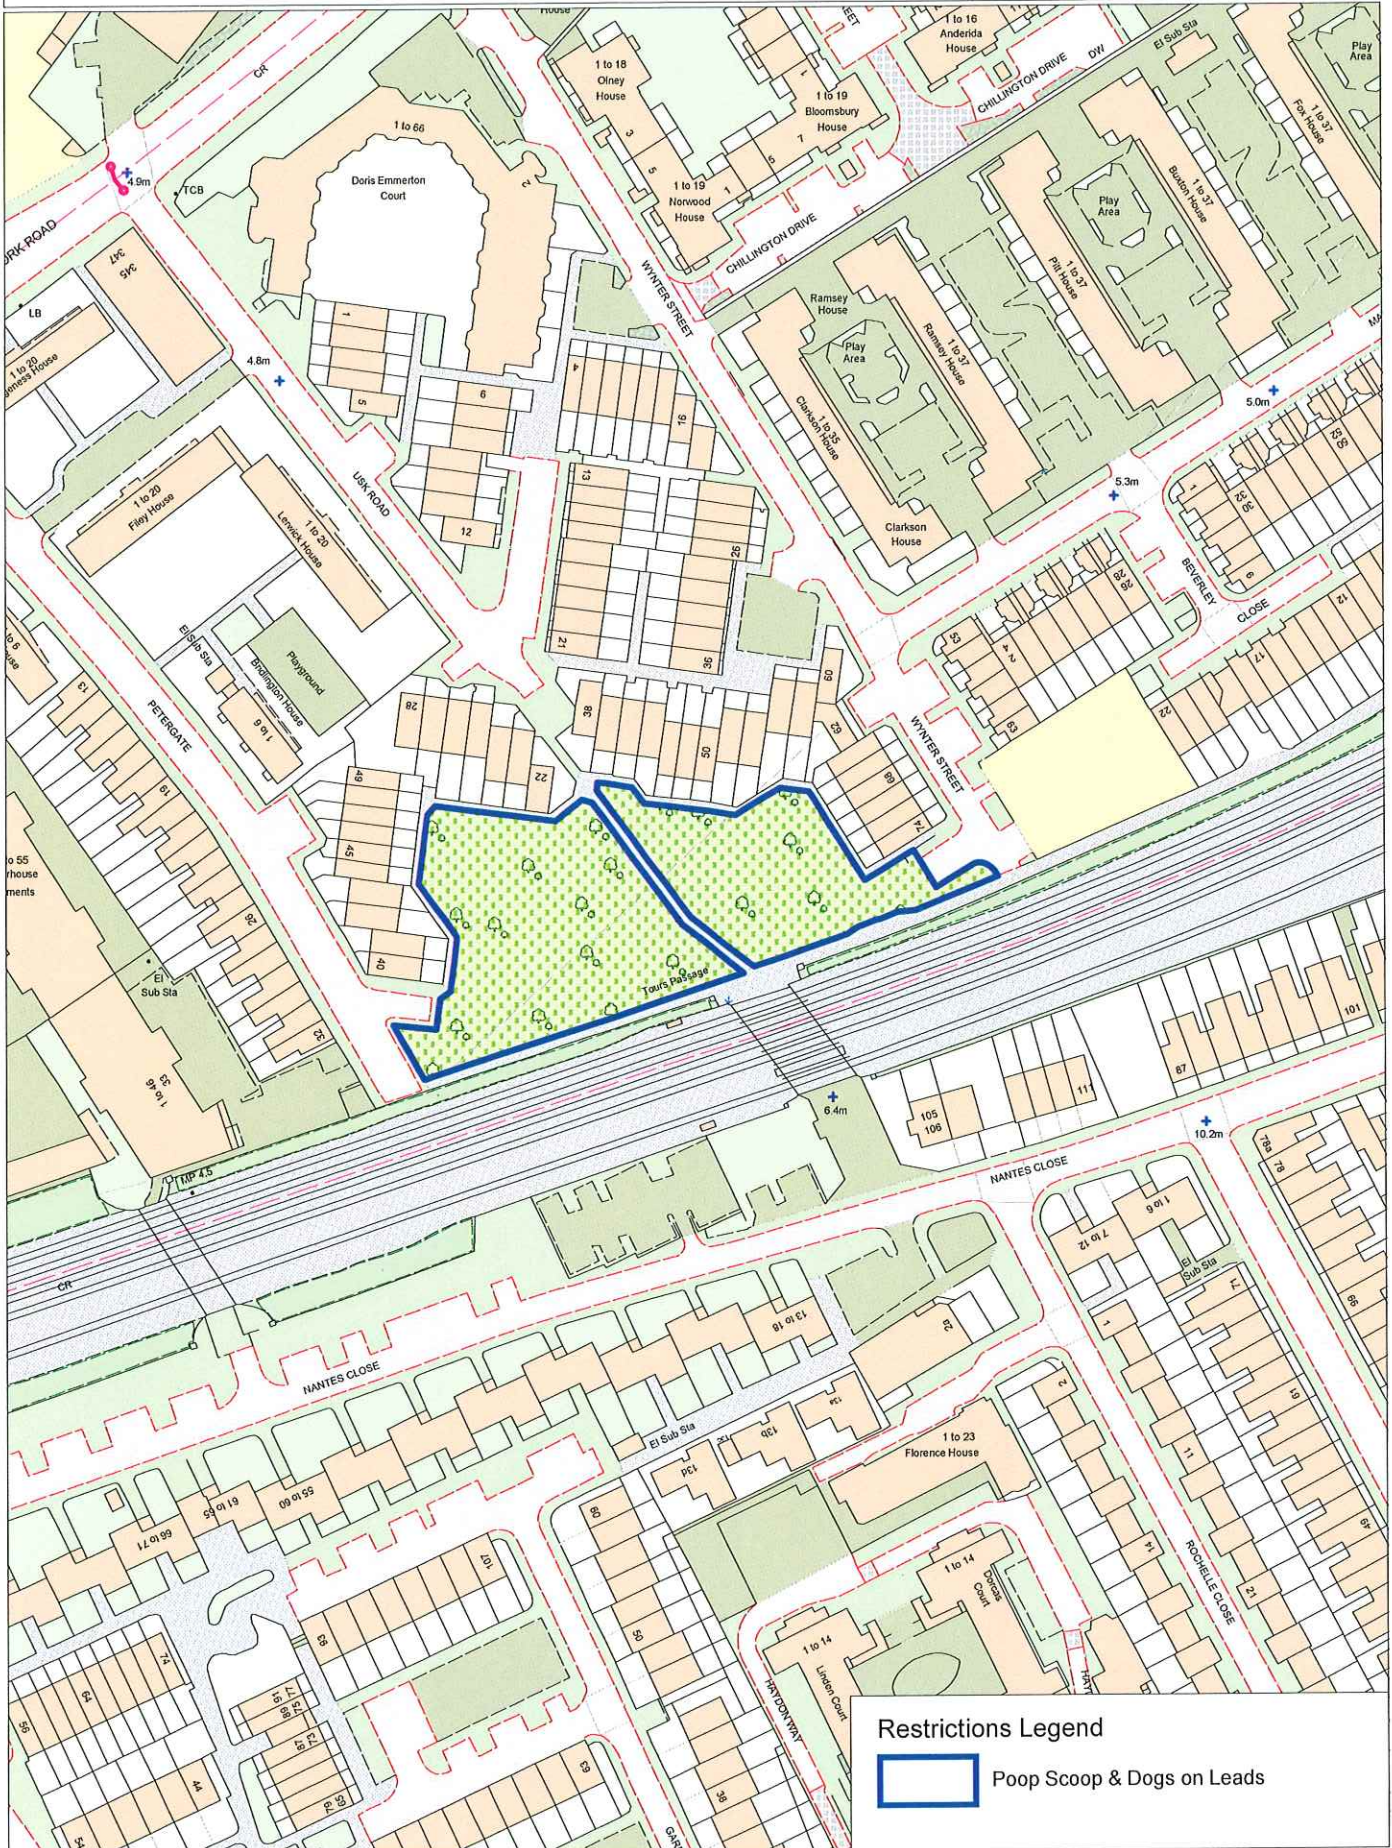

Petergate Green

Restrictions Legend

Poop Scoop & Dogs on Leads

This map is reproduced from Ordnance Survey material with the permission of Ordnance Survey on behalf of the Controller of Her Majesty's Stationery Office. © Crown Copyright. Unauthorised reproduction infringes Crown copyright and may lead to prosecution or civil proceedings. Wandsworth Council LA 100019270 2010

Date: 18/05/2010 Created by GIS Team, DTS

Scale: 1:1500