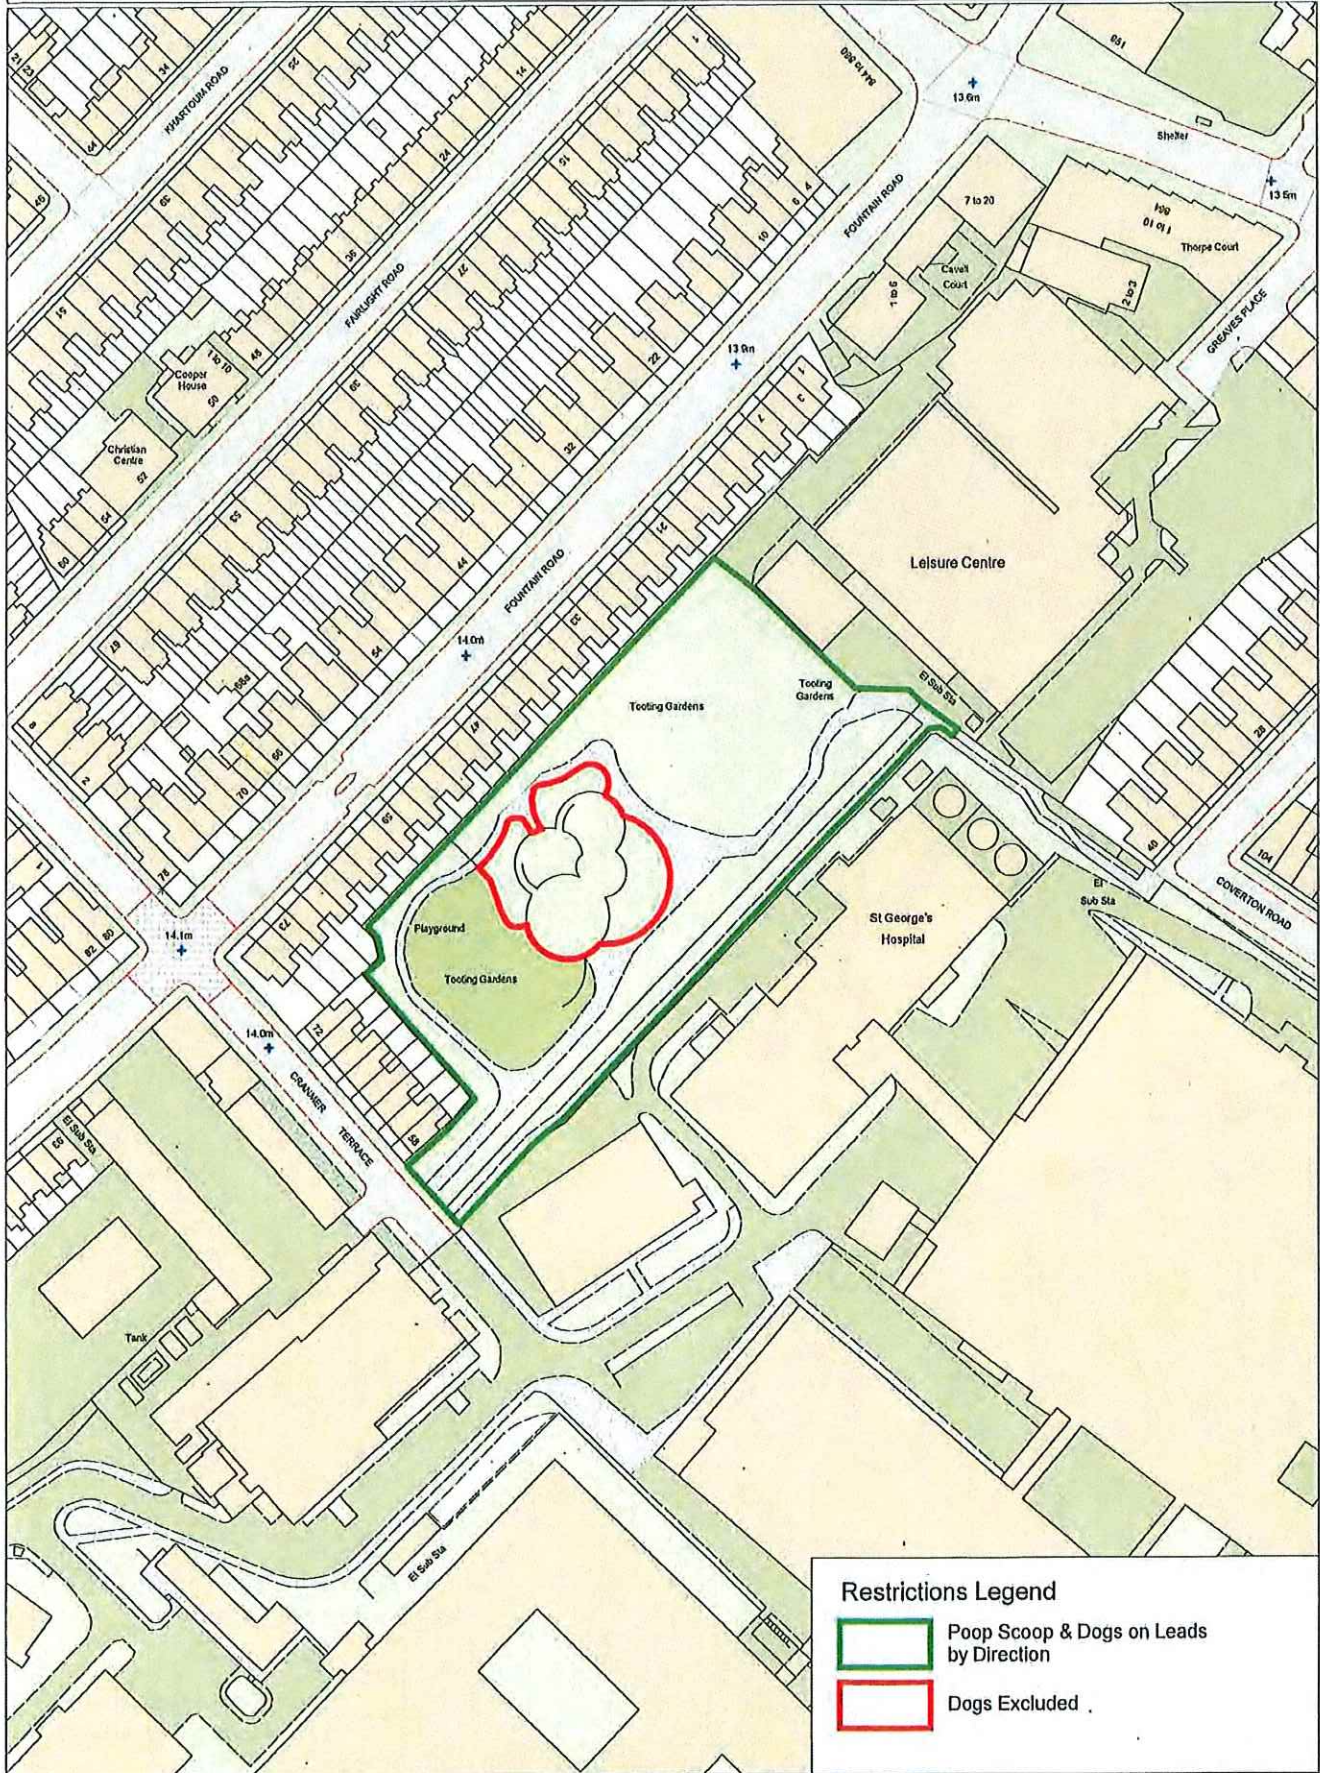

Tooting Gardens

Restrictions Legend

- Poop Scoop & Dogs on Leads by Direction
- Dogs Excluded

Date: 30/01/2009 Created by GIS Team, DTS

Scale: 1:1500