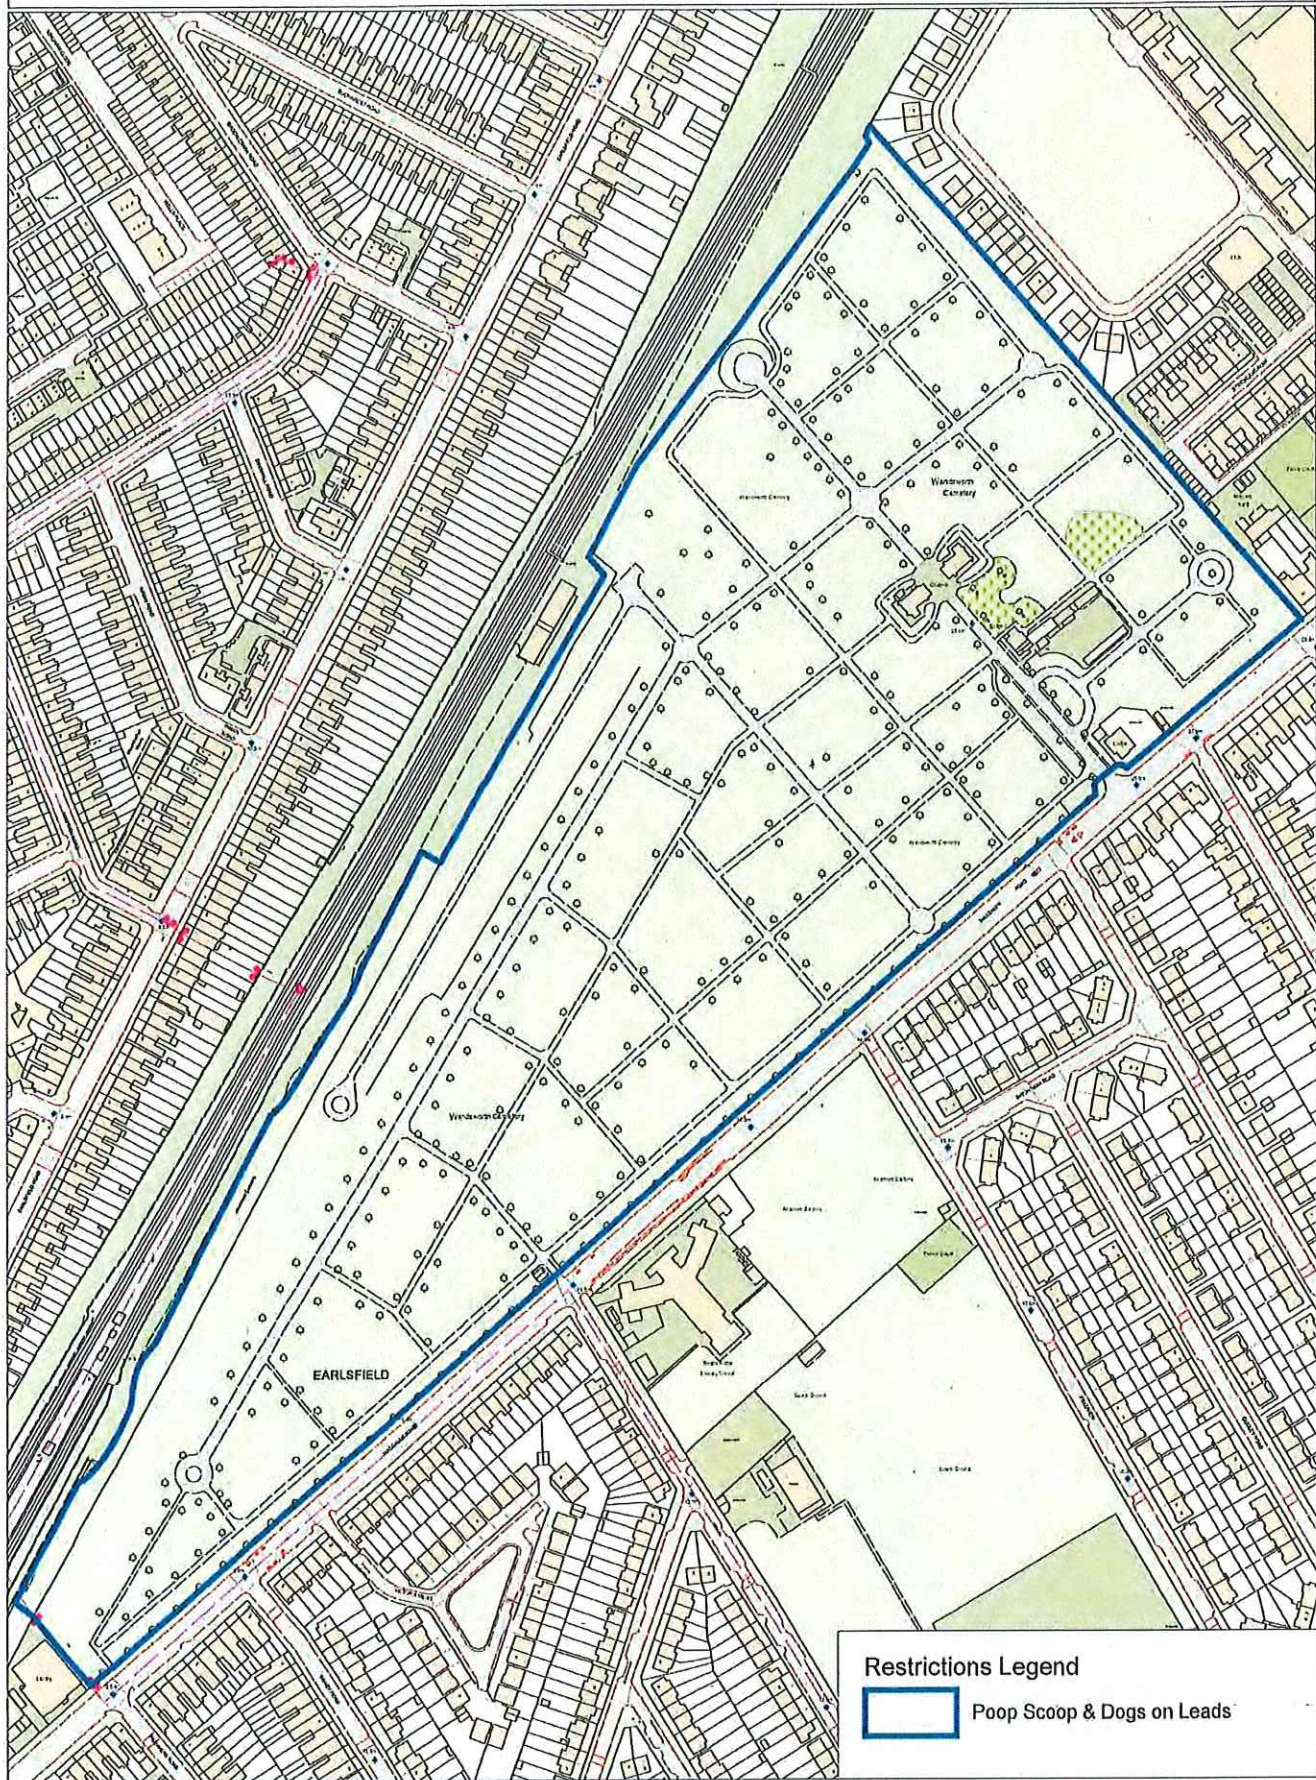

Wandsworth Cemetery

Restrictions Legend

Poop Scoop & Dogs on Leads

Date: 02/02/2009 Created by GIS Team, DTS
Scale: 1:3250