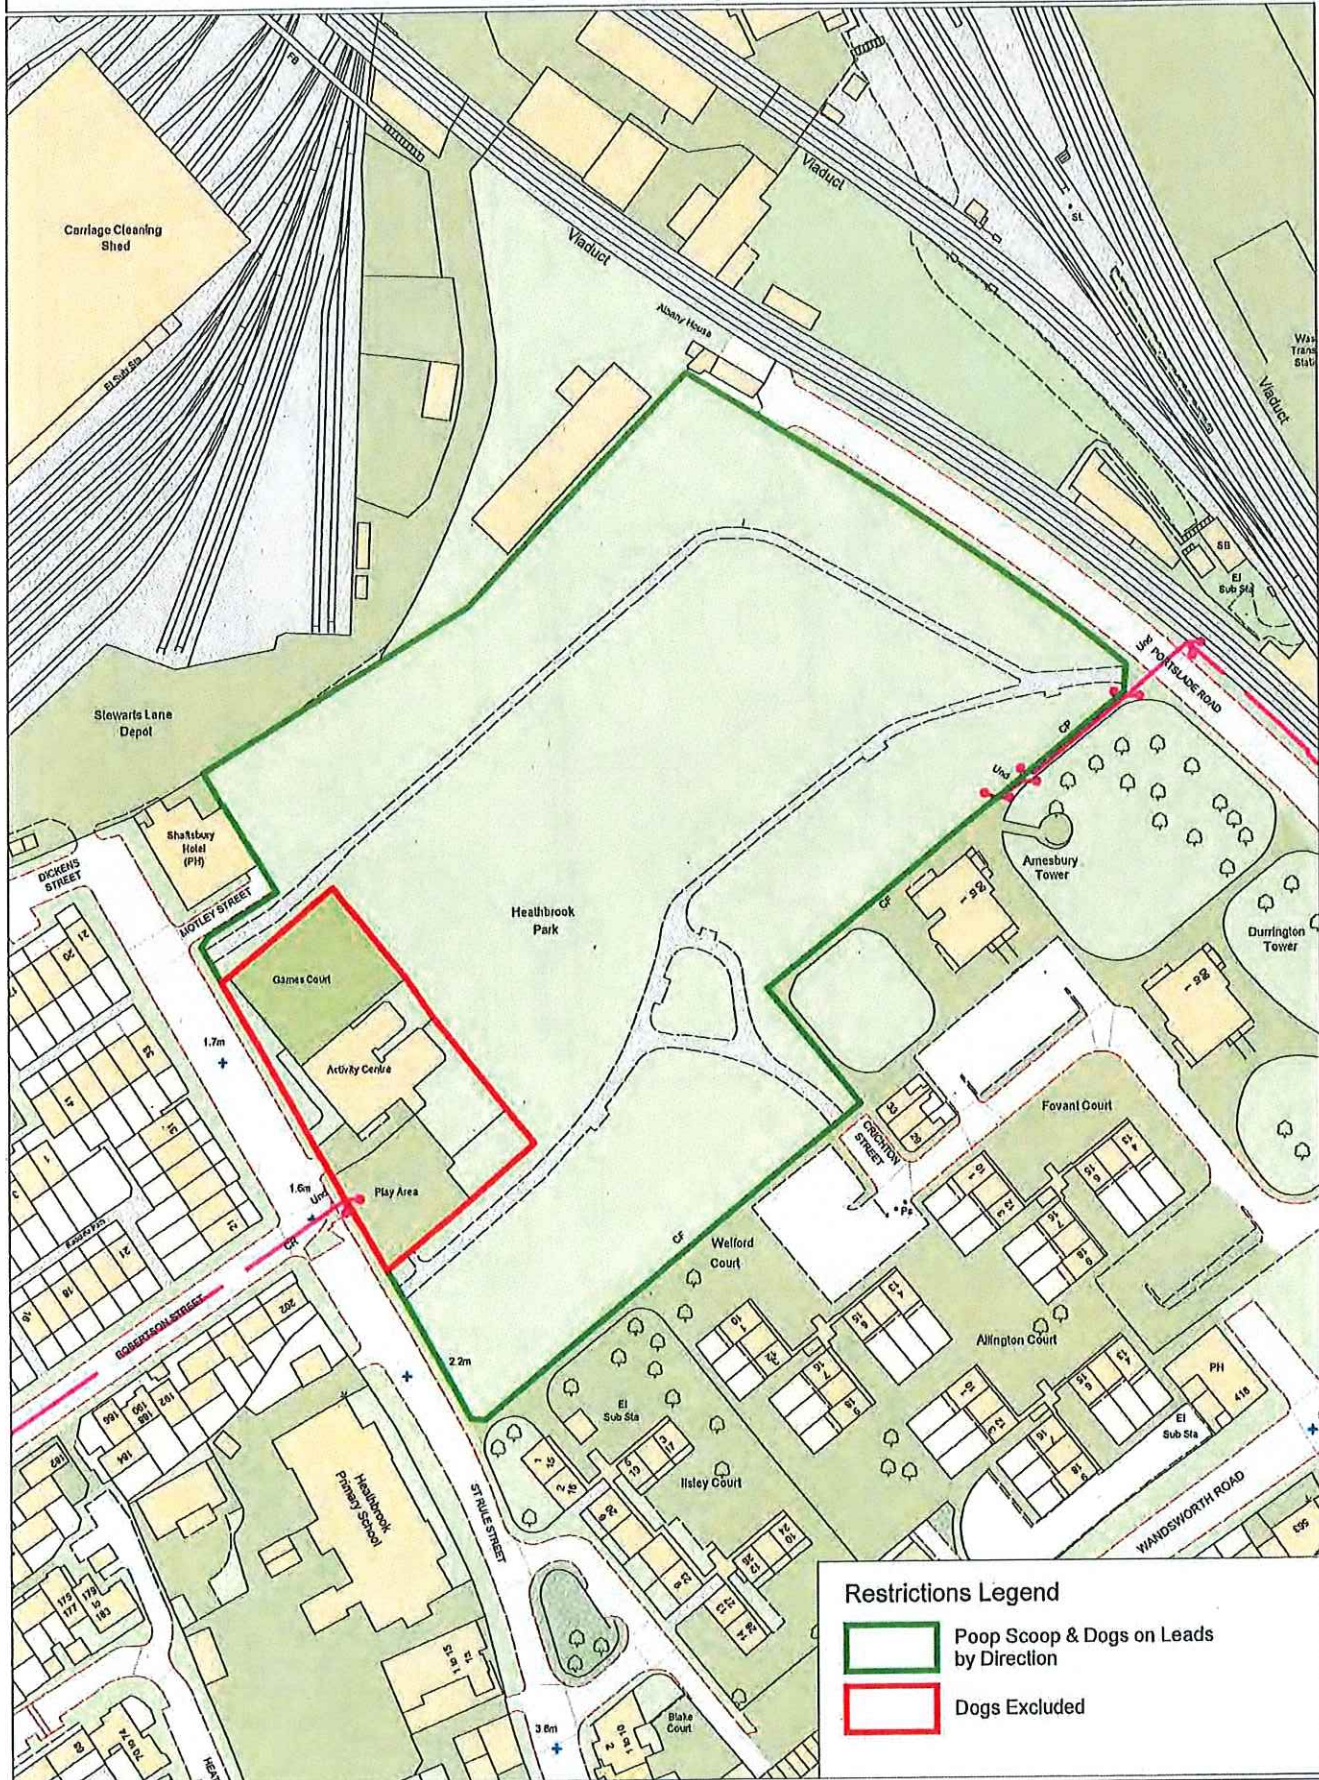

Heathbrook Park

Date: 11/02/2009 Created by GIS Team, DTS

Scale: 1:1500