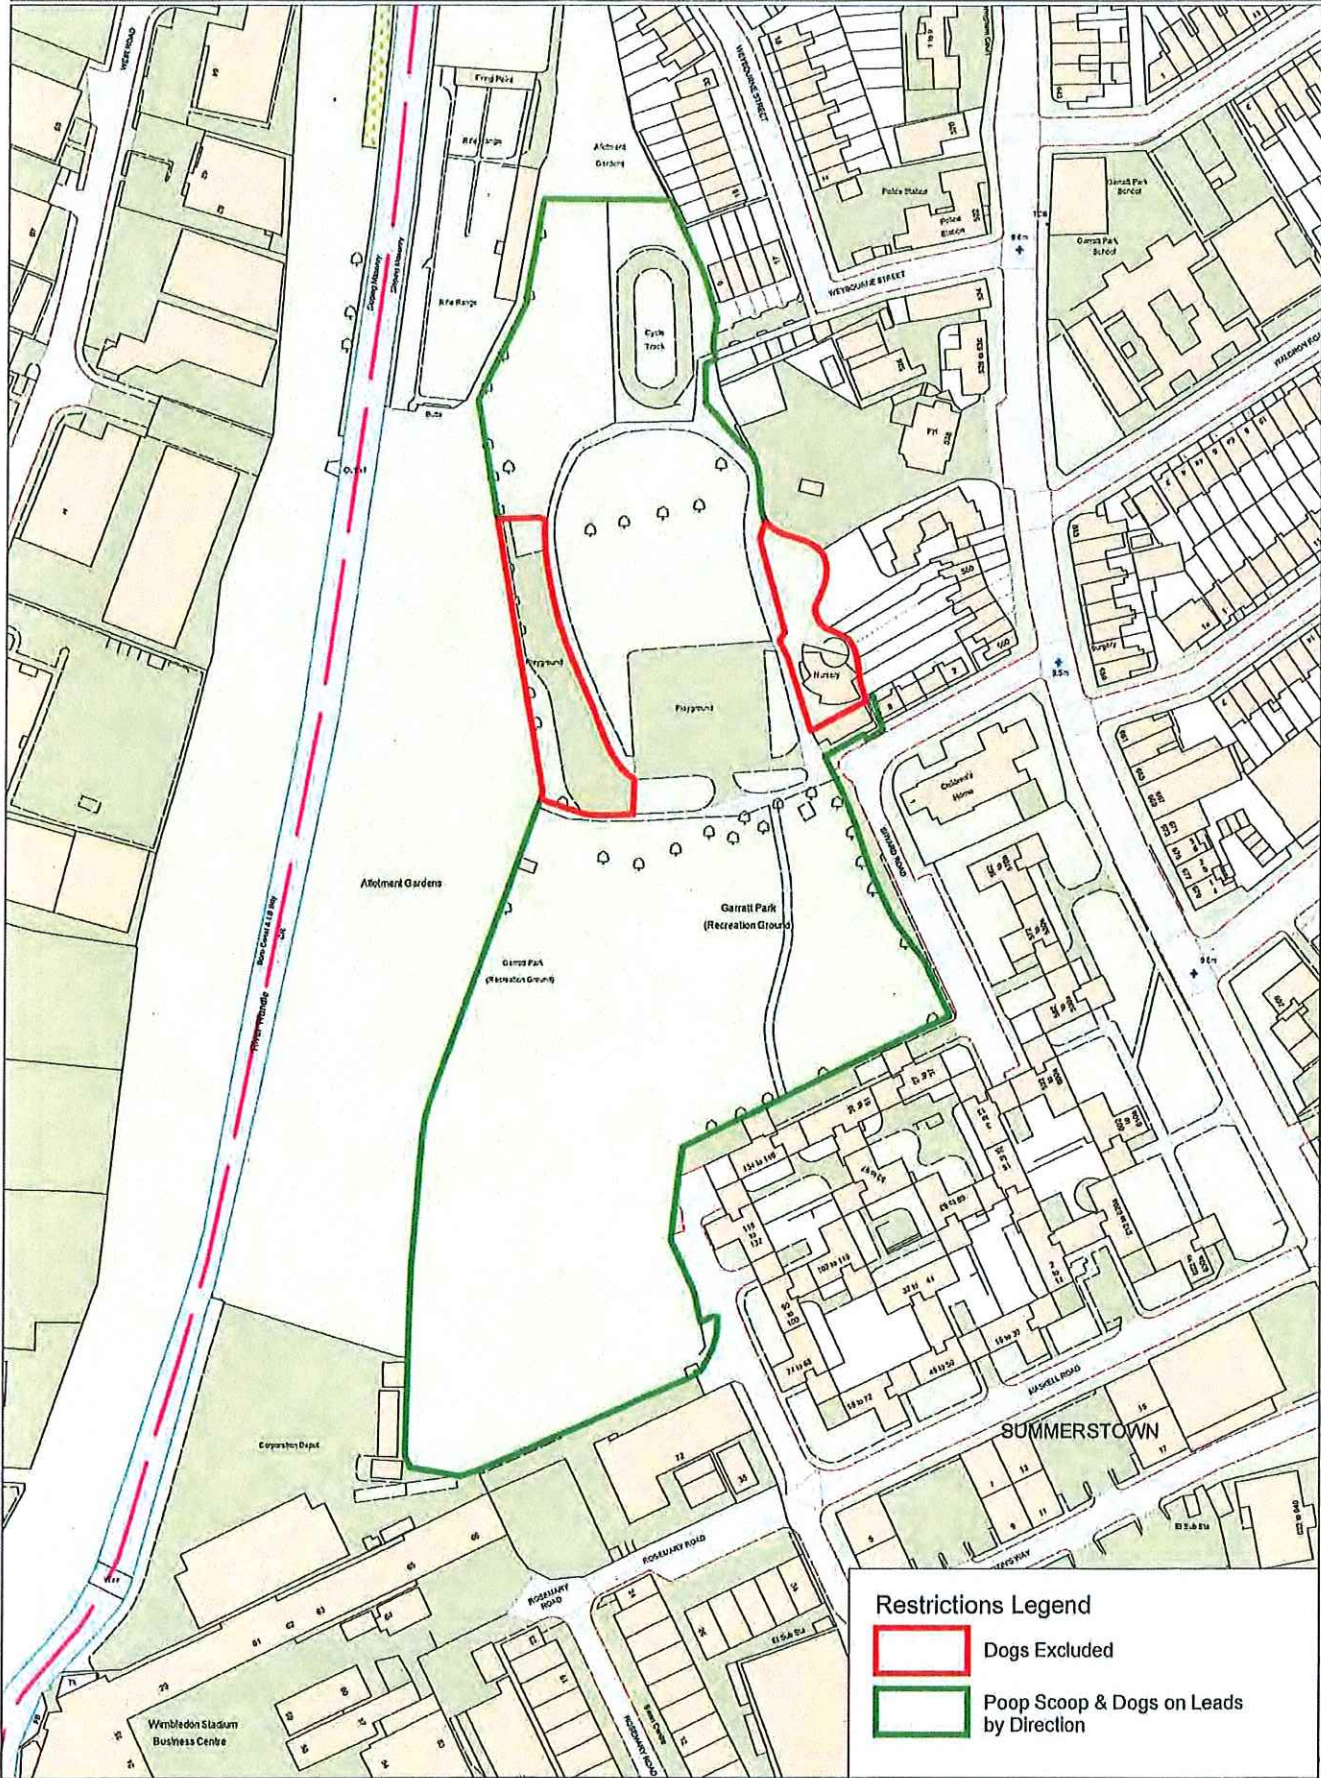

Garratt Park

Date: 05/05/2009 Created by GIS Team, DTS

Scale: 1:2000