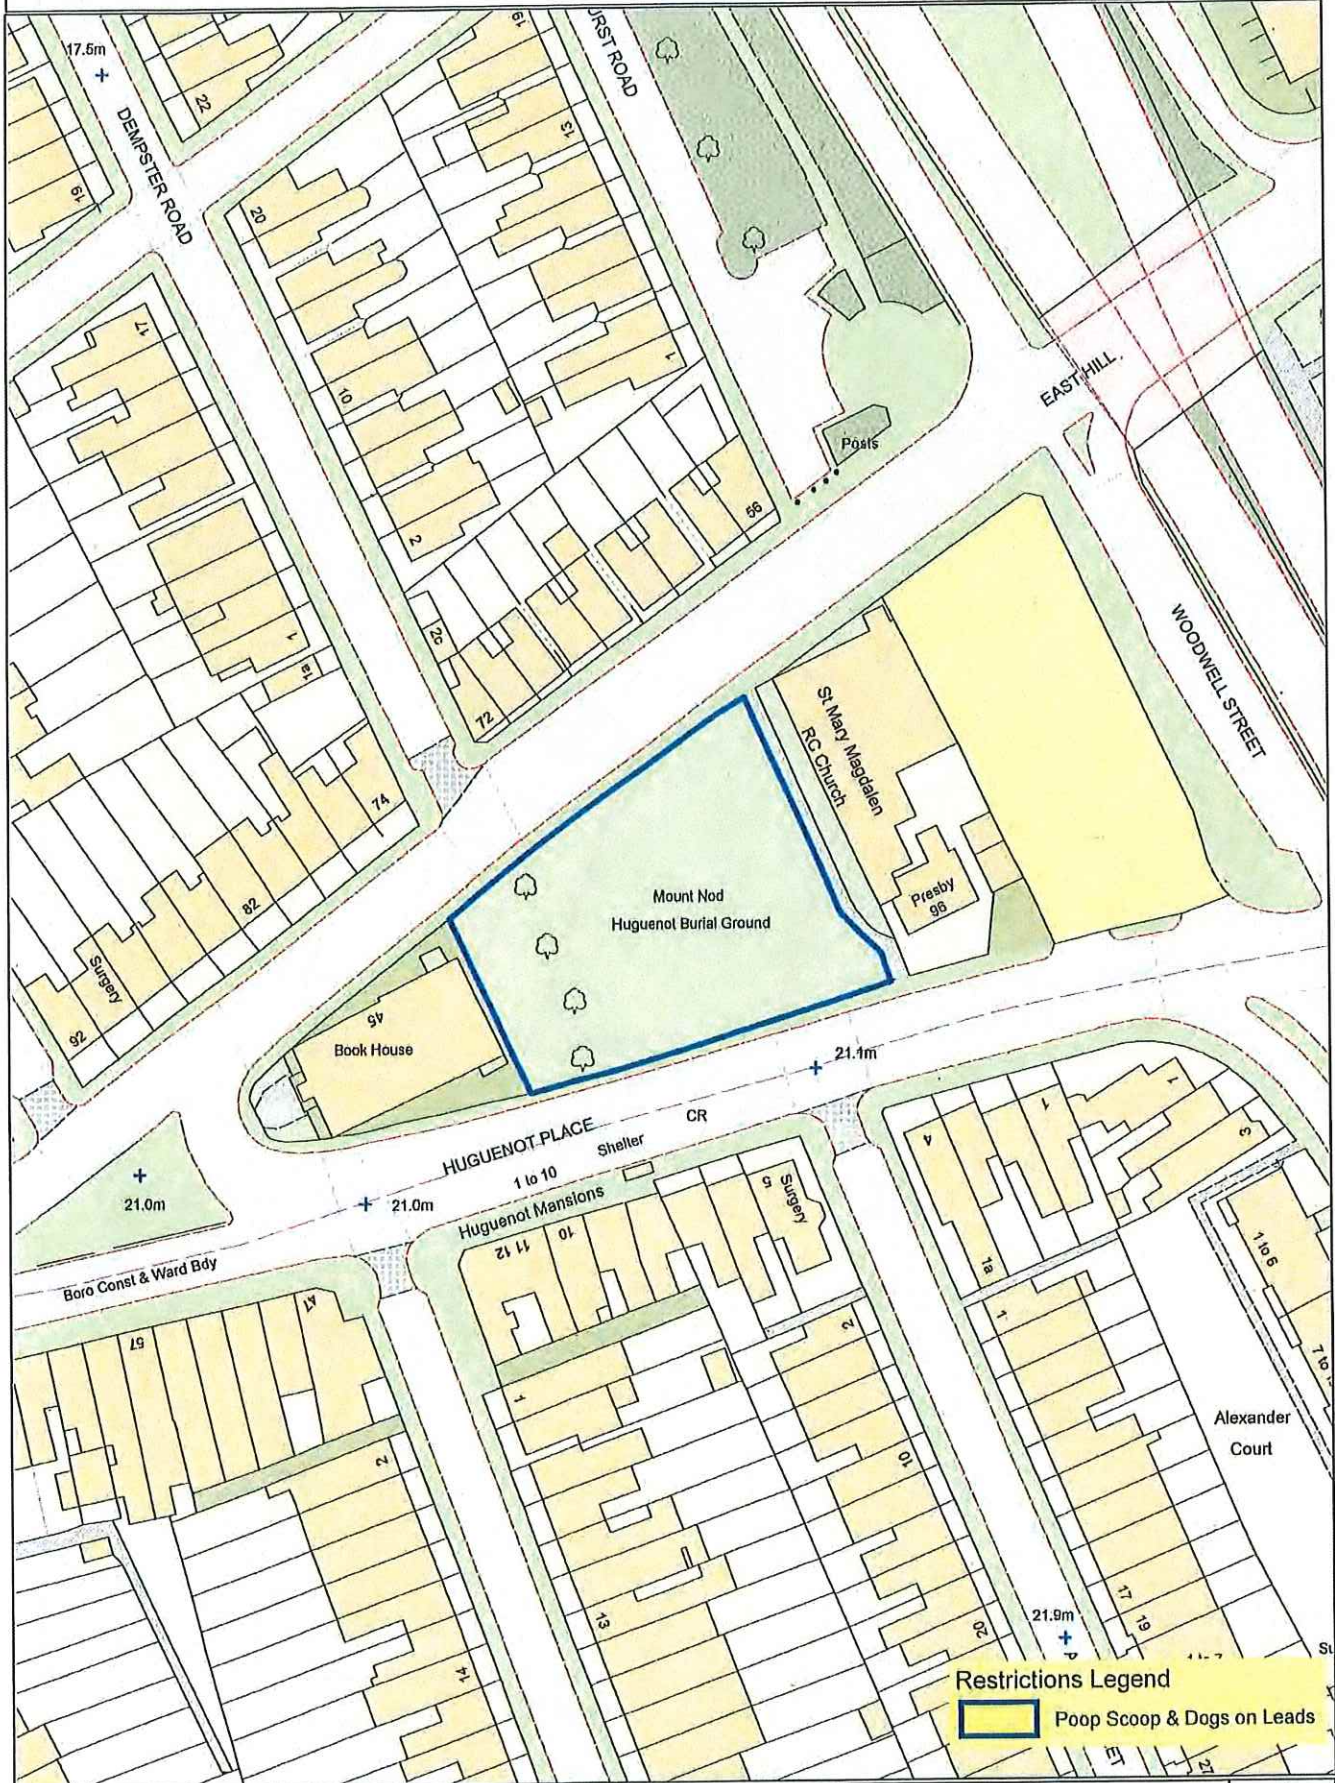

Huguenot Burial Ground

Date: 19/02/2020 Created by GIS Team, CIT
Scale: 1:1000