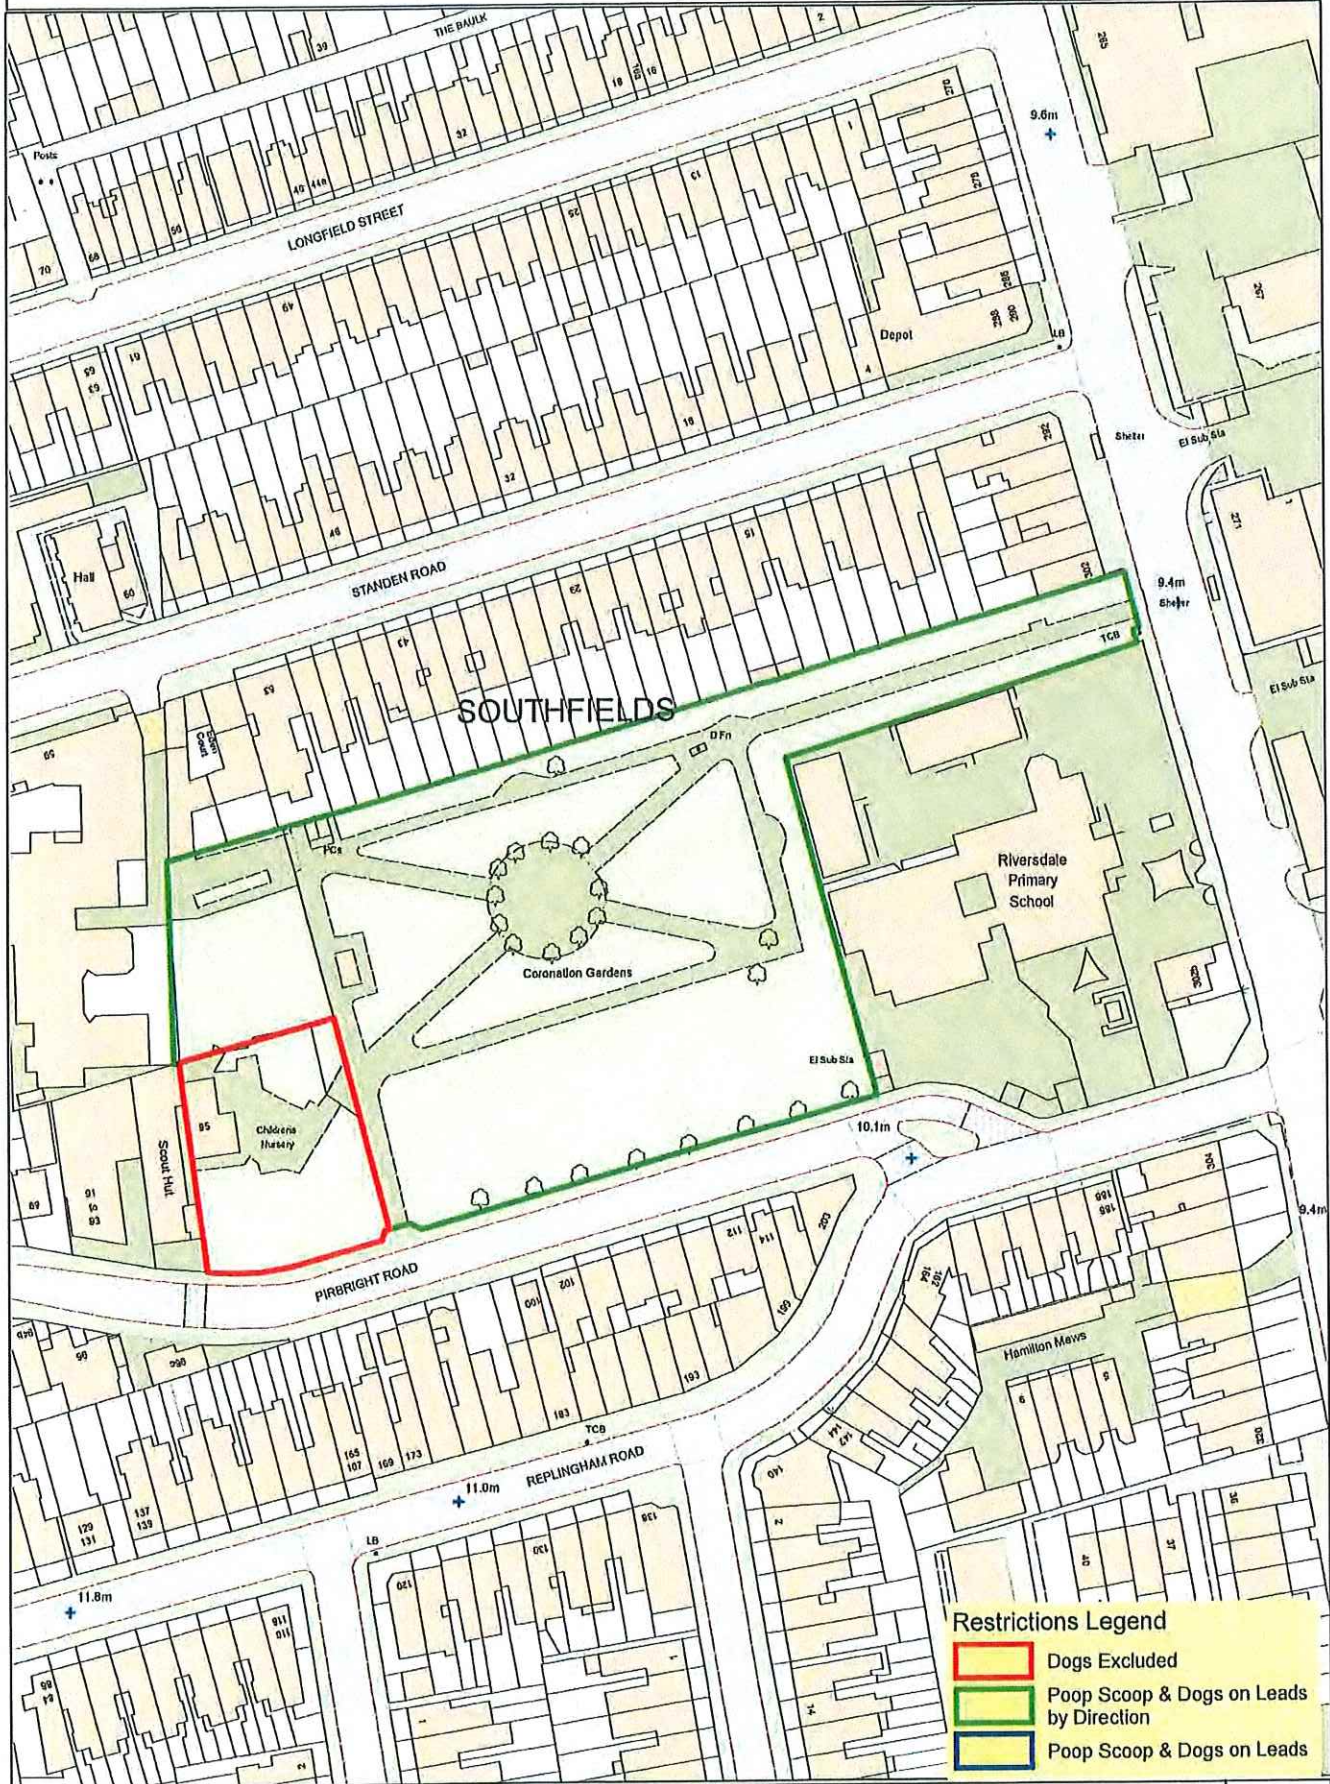

Coronation Gardens

Restrictions Legend

- Dogs Excluded
- Poop Scoop & Dogs on Leads by Direction
- Poop Scoop & Dogs on Leads

Date: 13/02/2020 Created by GIS Team, CIT

Scale: 1:1250