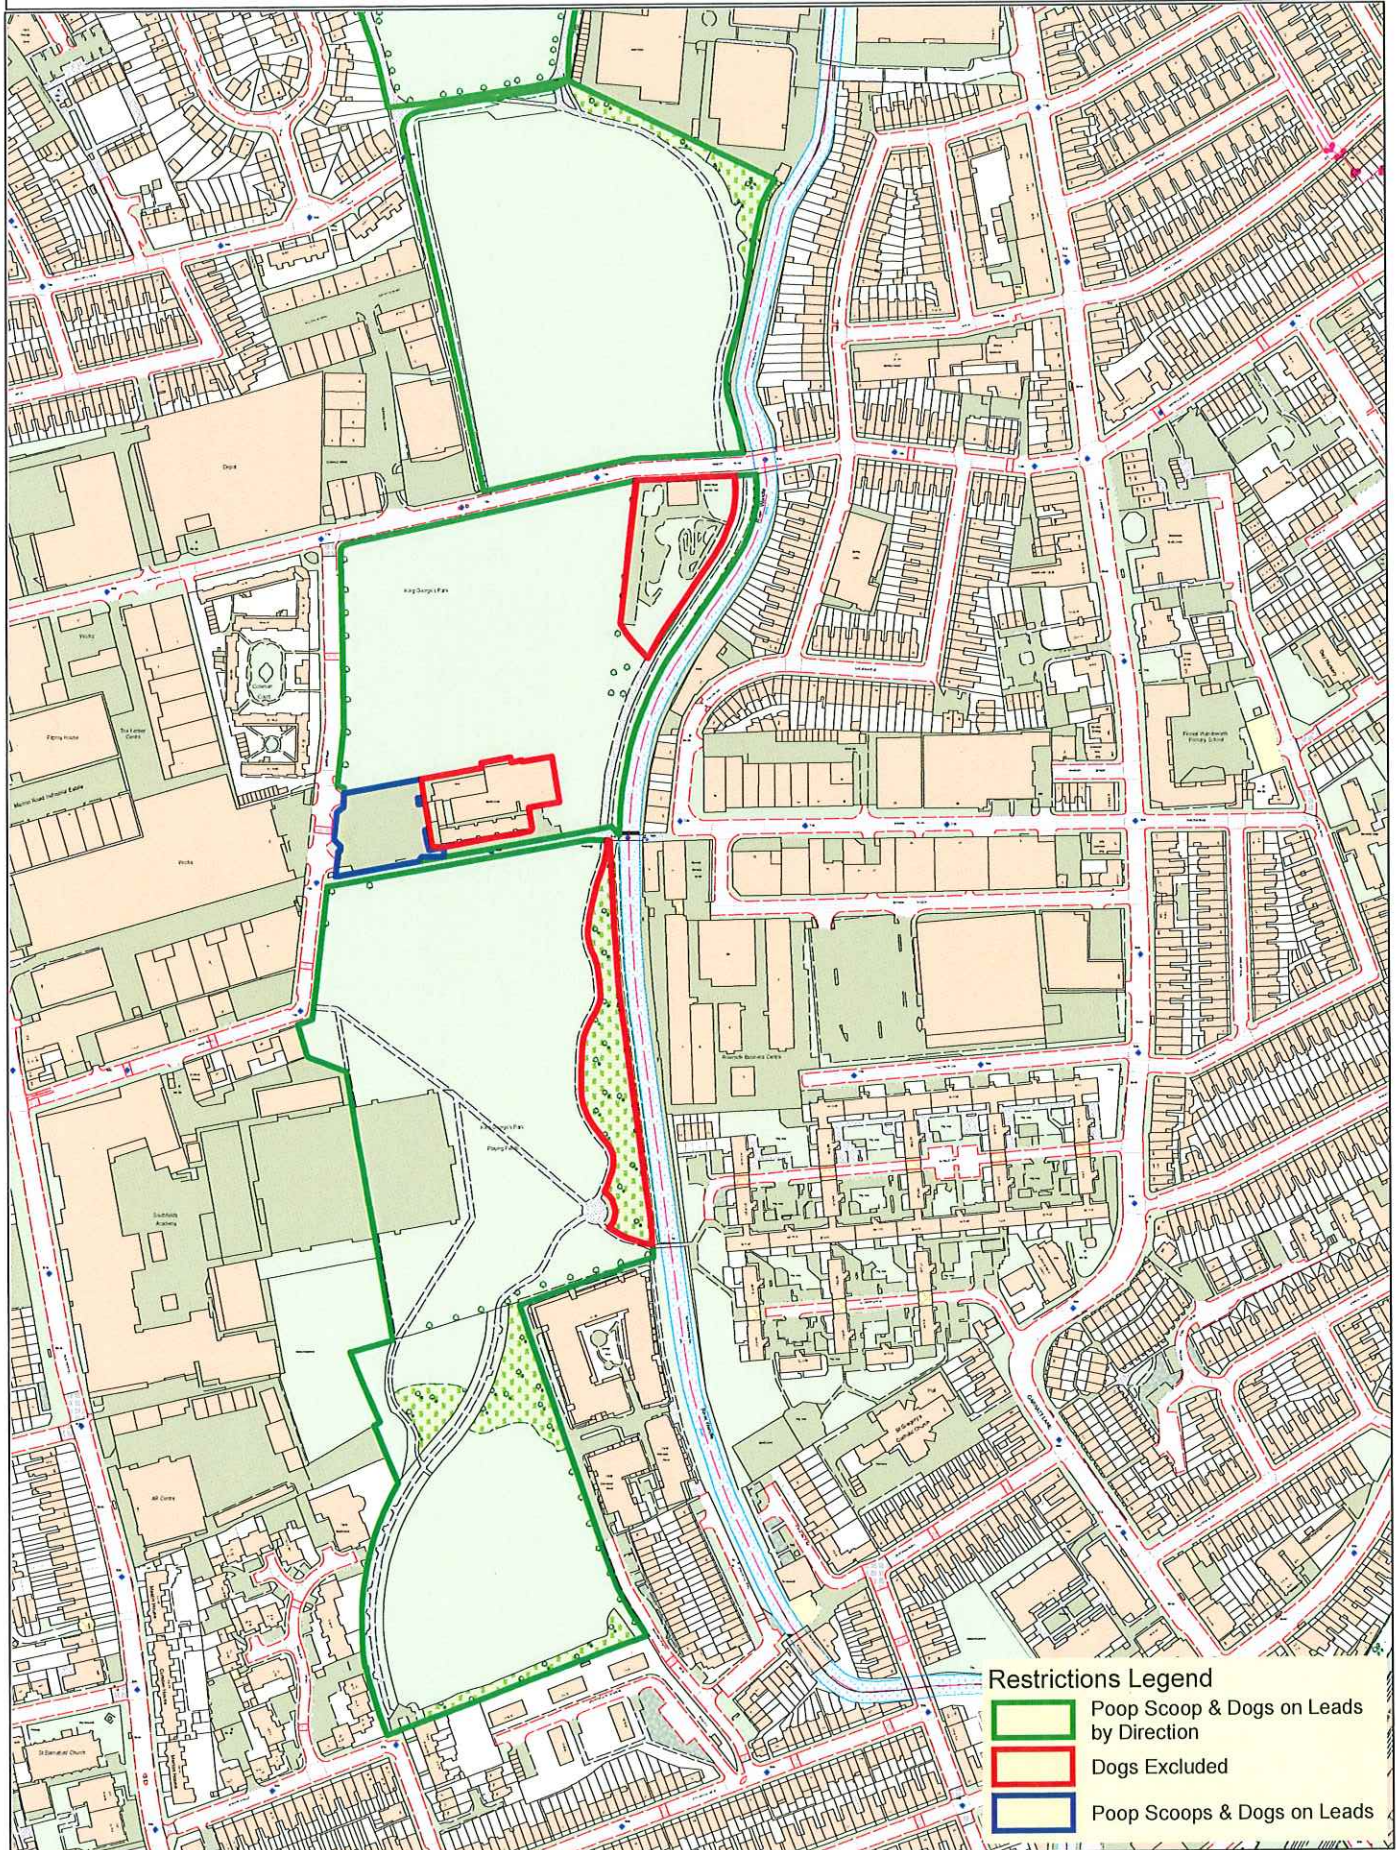

King George's Park

Restrictions Legend

- Poop Scoop & Dogs on Leads by Direction
- Dogs Excluded
- Poop Scoops & Dogs on Leads

This map is reproduced from Ordnance Survey material with the permission of Ordnance Survey on behalf of the Controller of Her Majesty's Stationery Office, © Crown Copyright. Unauthorised reproduction infringes Crown copyright and may lead to prosecution or civil proceedings.
Wandsworth Council LA 100019270 2020

Date: 11/02/2020 Created by GIS Team, CIT

Scale: 1:4000