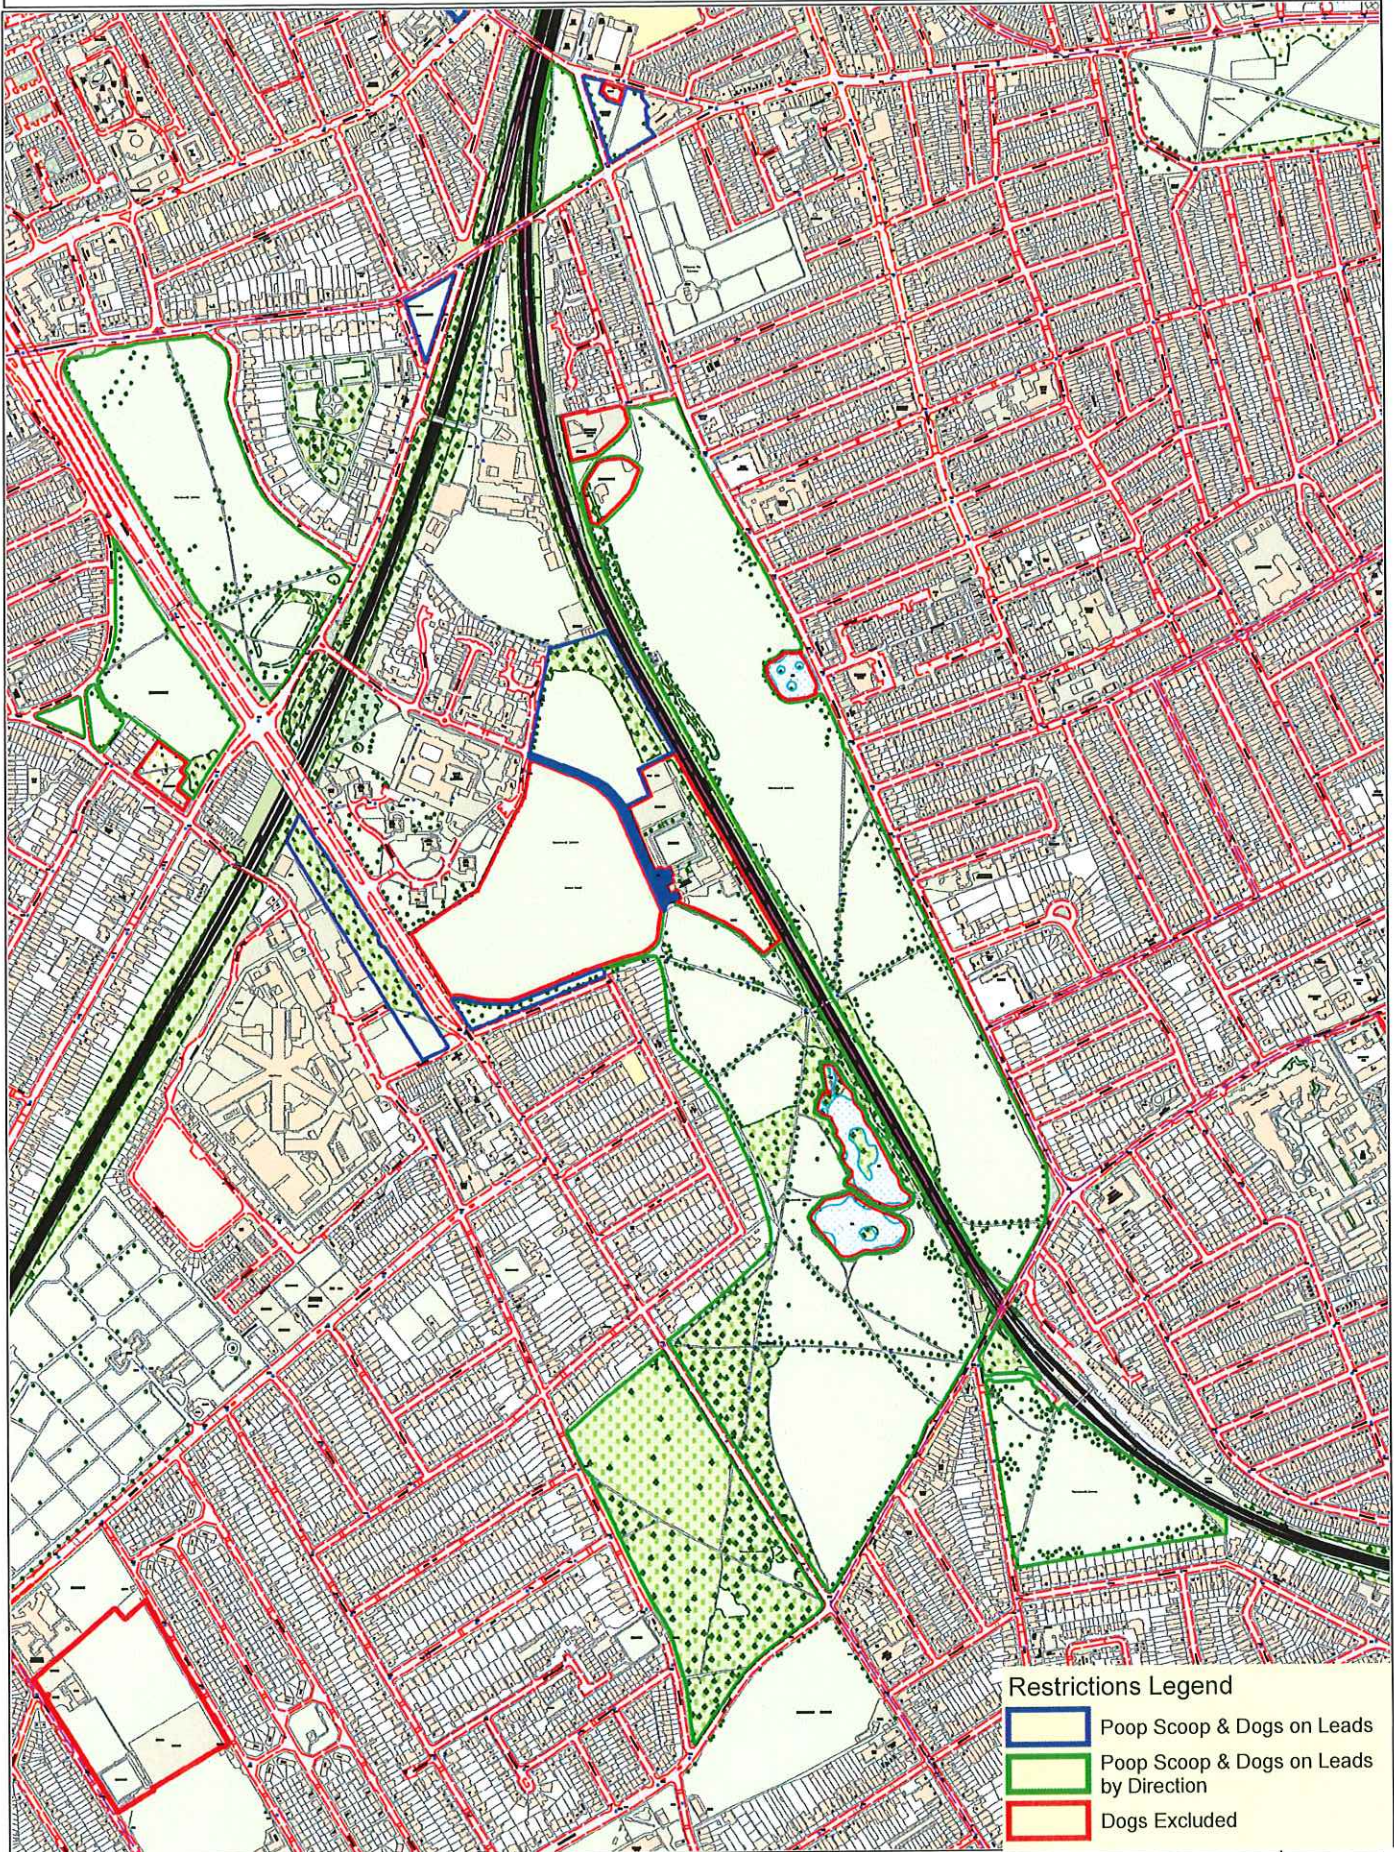

Wandsworth Common

Restrictions Legend

- Poop Scoop & Dogs on Leads
- Poop Scoop & Dogs on Leads by Direction
- Dogs Excluded

This map is reproduced from Ordnance Survey material with the permission of Ordnance Survey on behalf of the Controller of Her Majesty's Stationery Office. © Crown Copyright. Unauthorised reproduction infringes Crown copyright and may lead to prosecution or civil proceedings. Wandsworth Council LA 100019270 2020

Date: 03/08/2020 Created by GIS Team, CIT

Scale: 1:5000