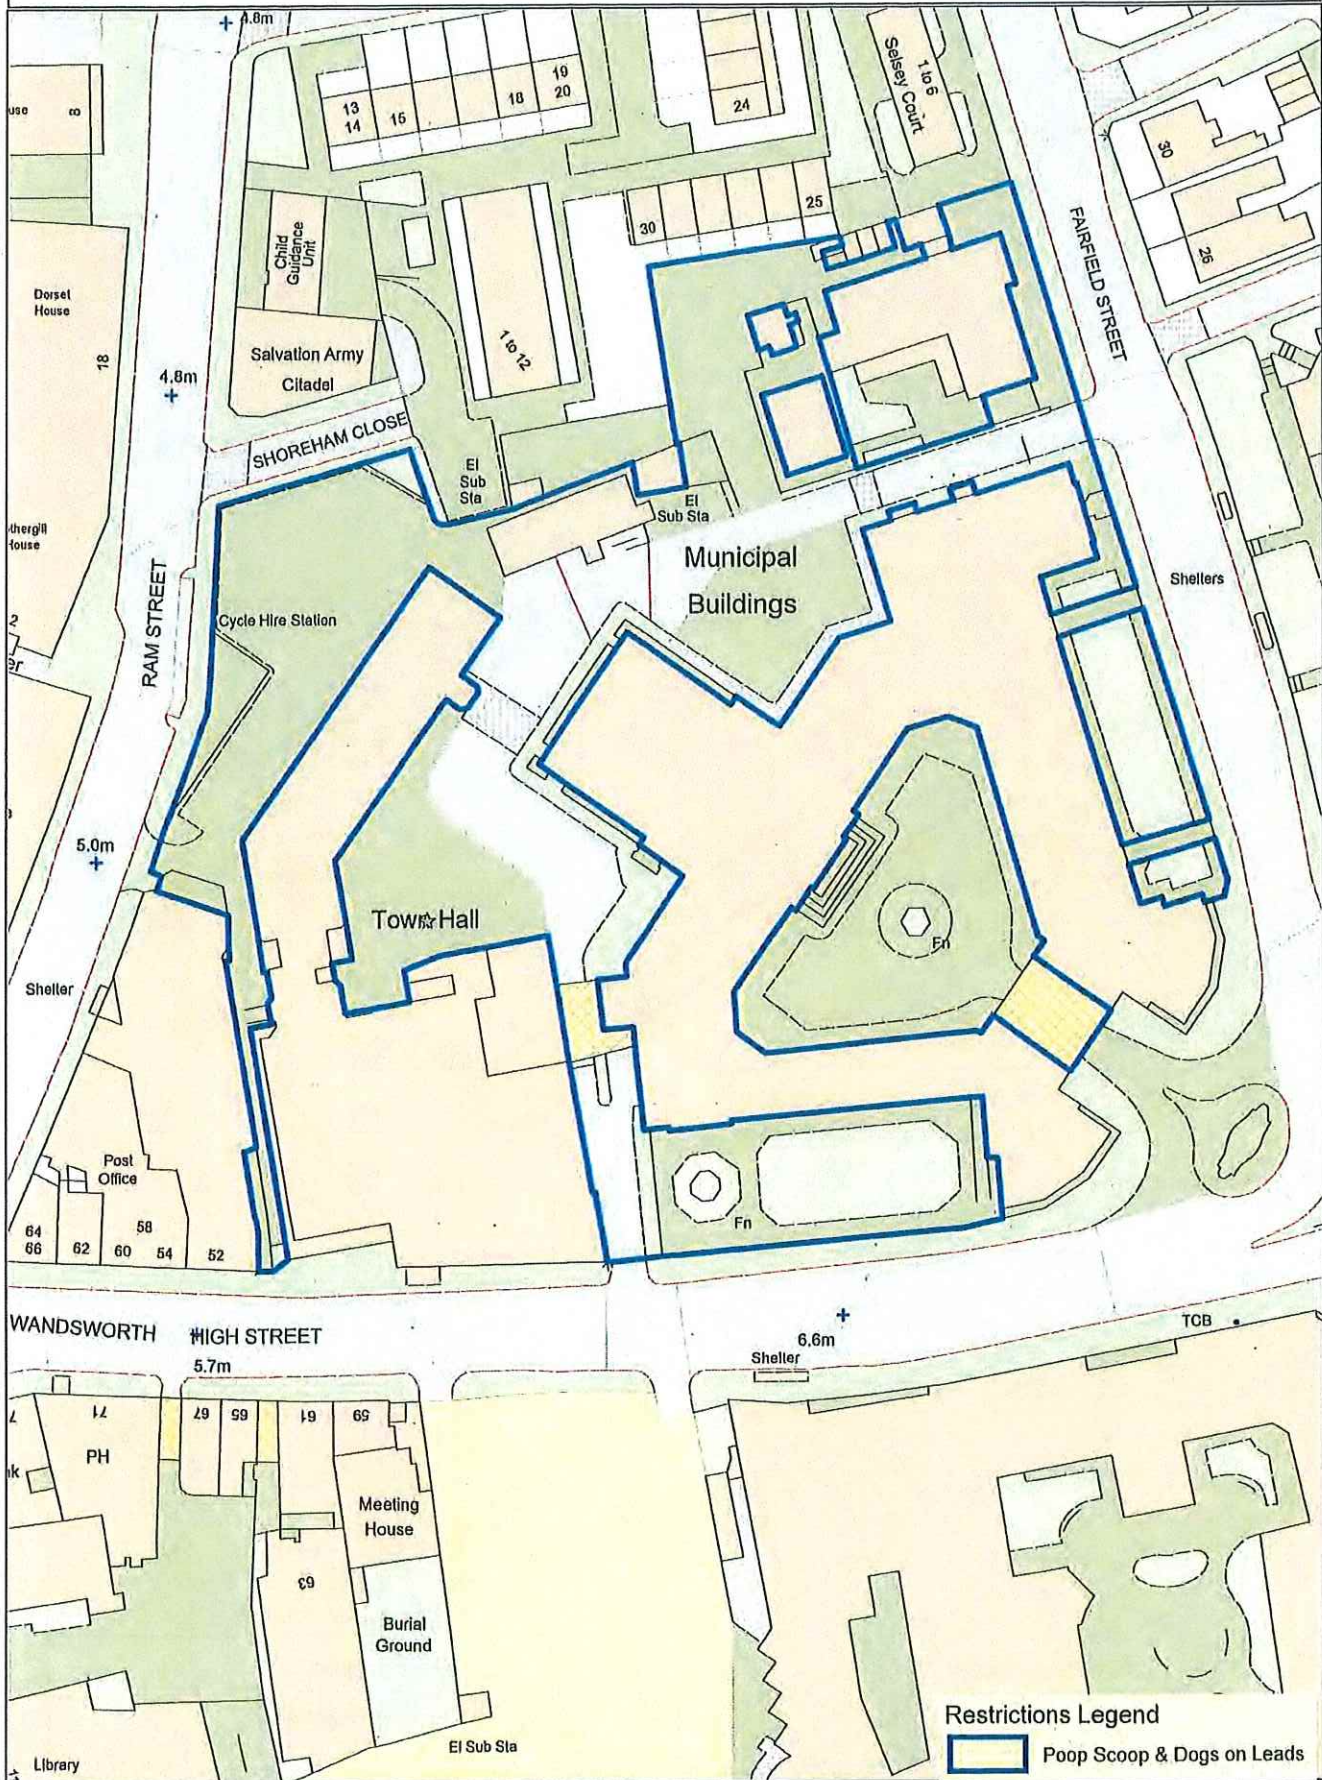

Wandsworth Town Hall

Date: 20/02/2020 Created by GIS Team, CIT
Scale: 1:1000