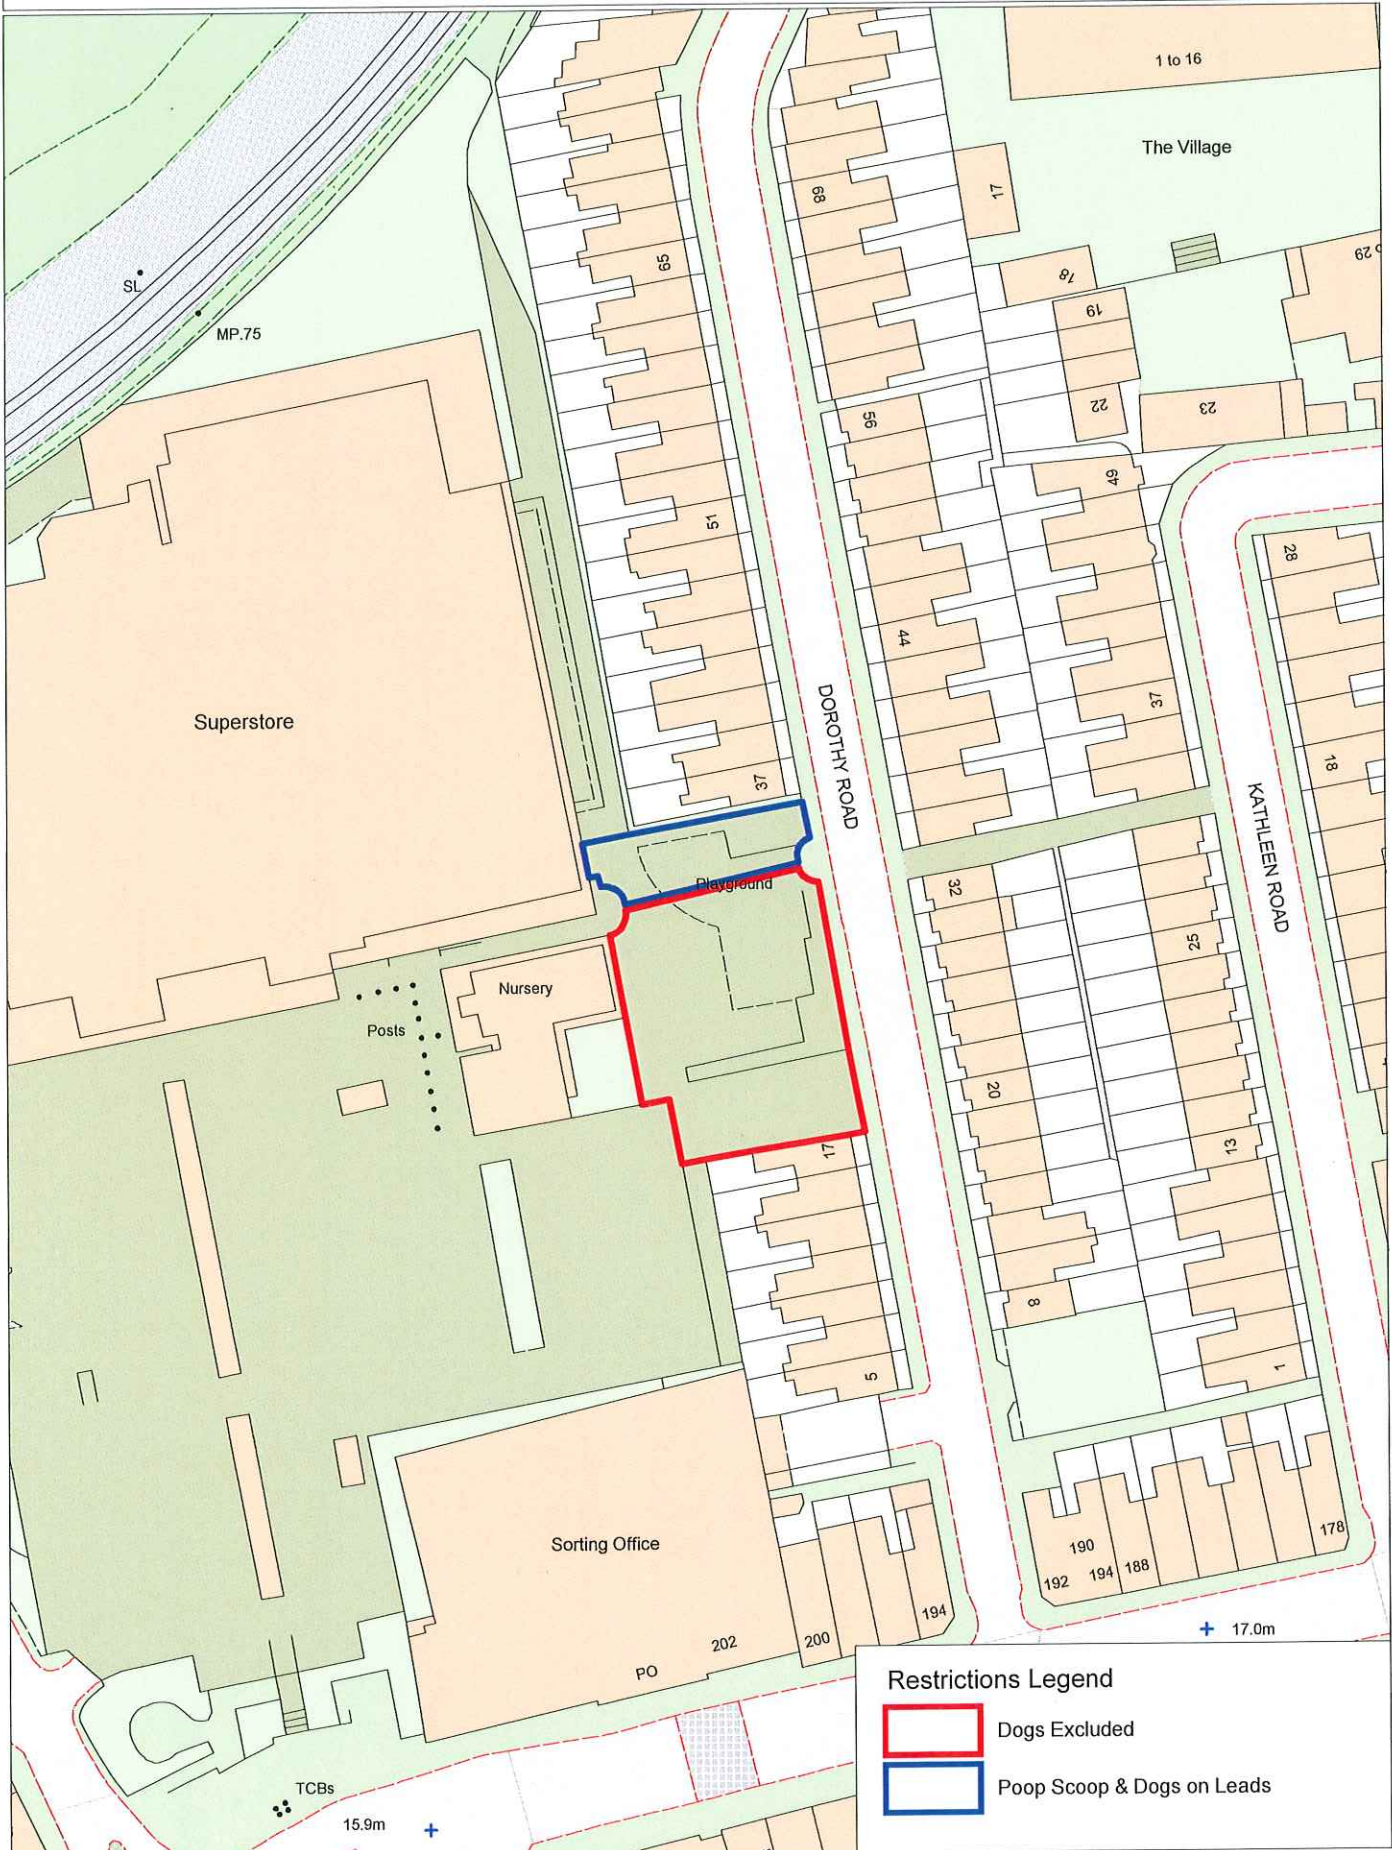

Lavender Gardens

Restrictions Legend

- Dogs Excluded
- Poop Scoop & Dogs on Leads