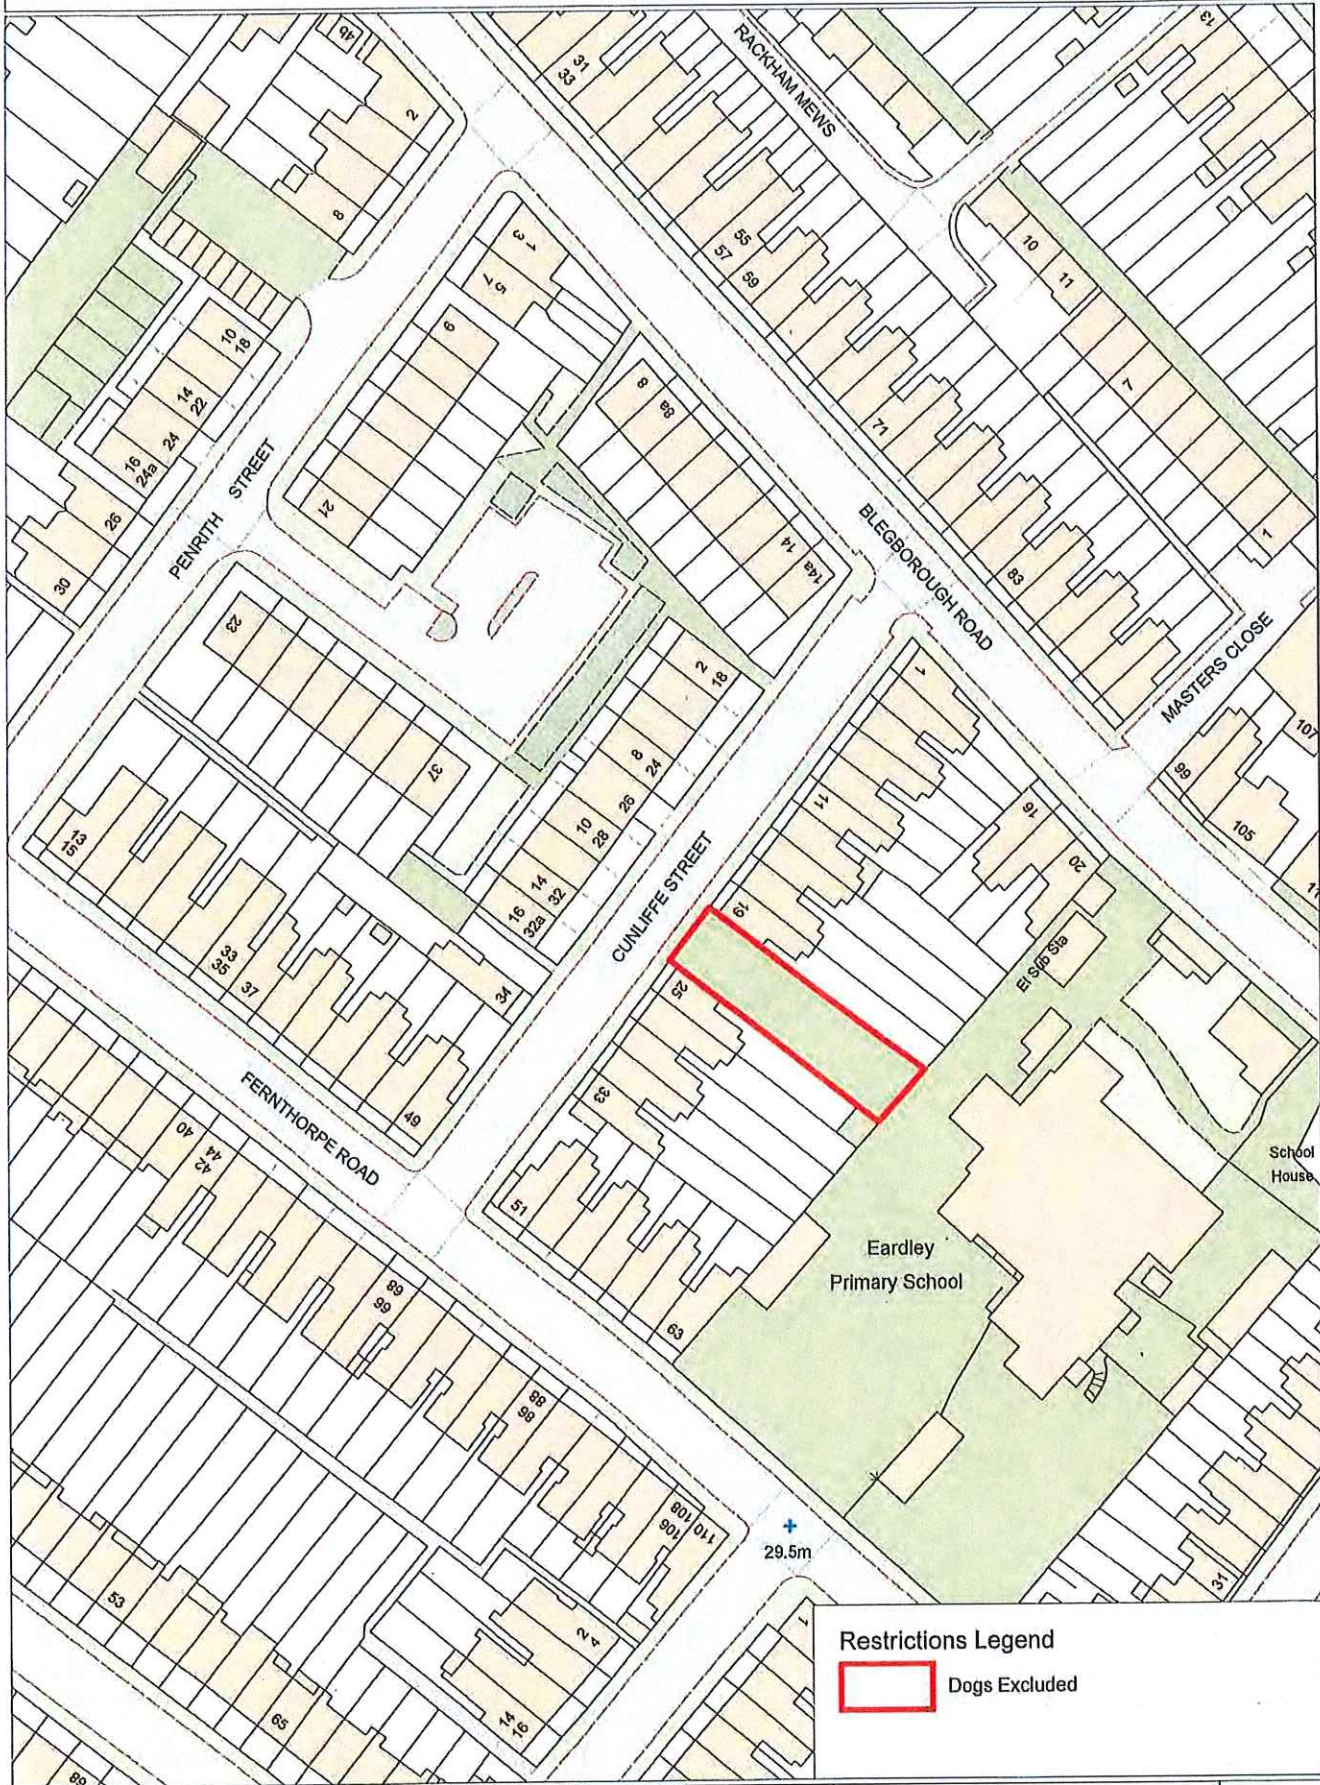

Cunliffe Street Open Space

Restrictions Legend

Dogs Excluded

Date: 30/01/2009 Created by GIS Team, DTS

Scale: 1:1000