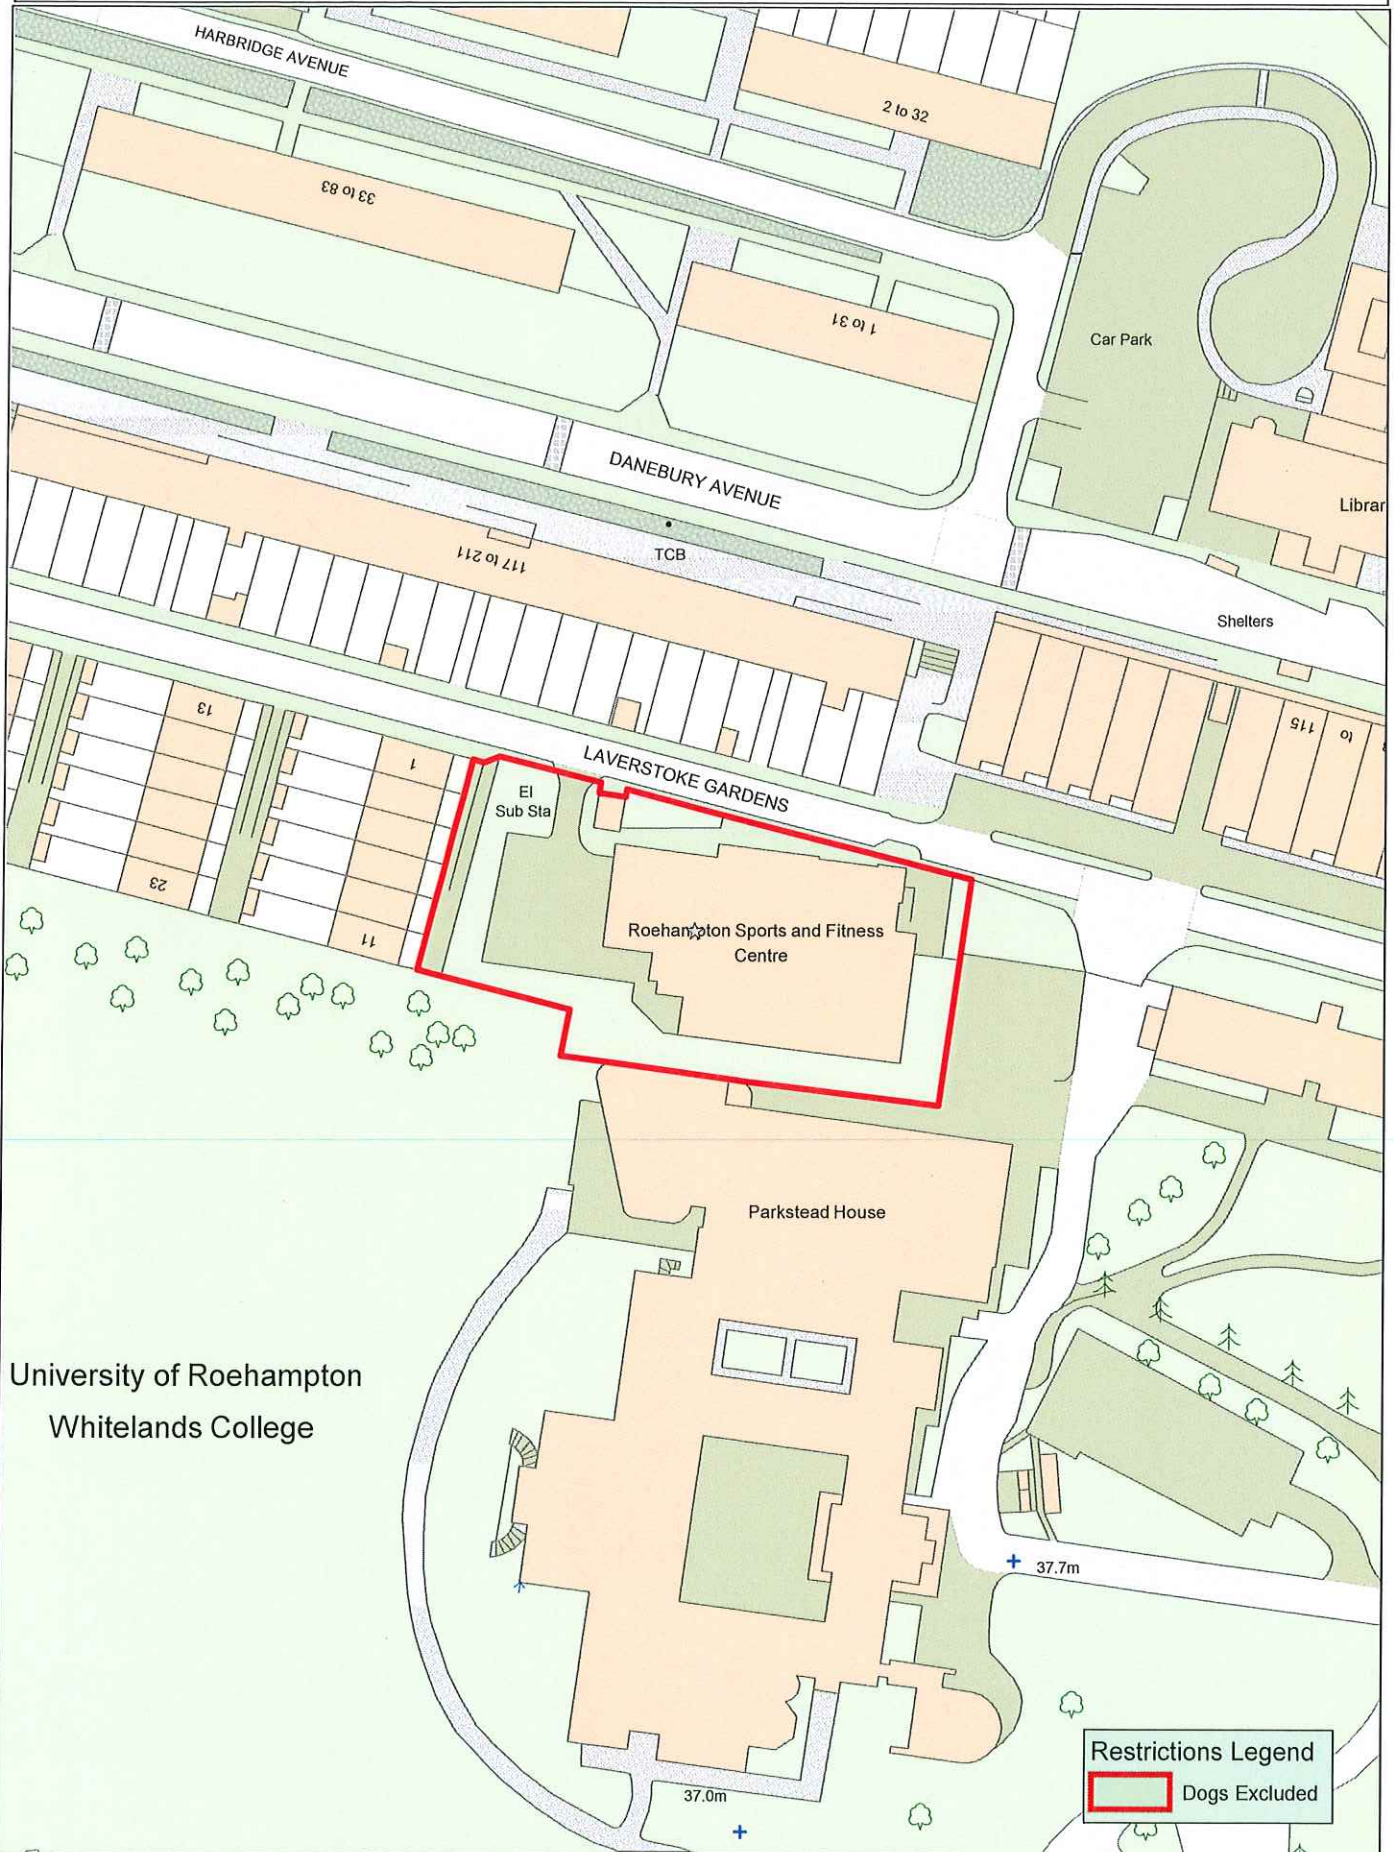

Roehampton Sports and Fitness Centre

University of Roehampton
Whitelands College

Restrictions Legend
[Red Box] Dogs Excluded

This map is reproduced from Ordnance Survey material with the permission of Ordnance Survey on behalf of the Controller of Her Majesty's Stationery Office, © Crown Copyright. Unauthorised reproduction infringes Crown copyright and may lead to prosecution or civil proceedings.
Wandsworth Council LA 100019270 2020

Date: 06/08/2020 Created by GIS Team, CIT
Scale: 1:2000