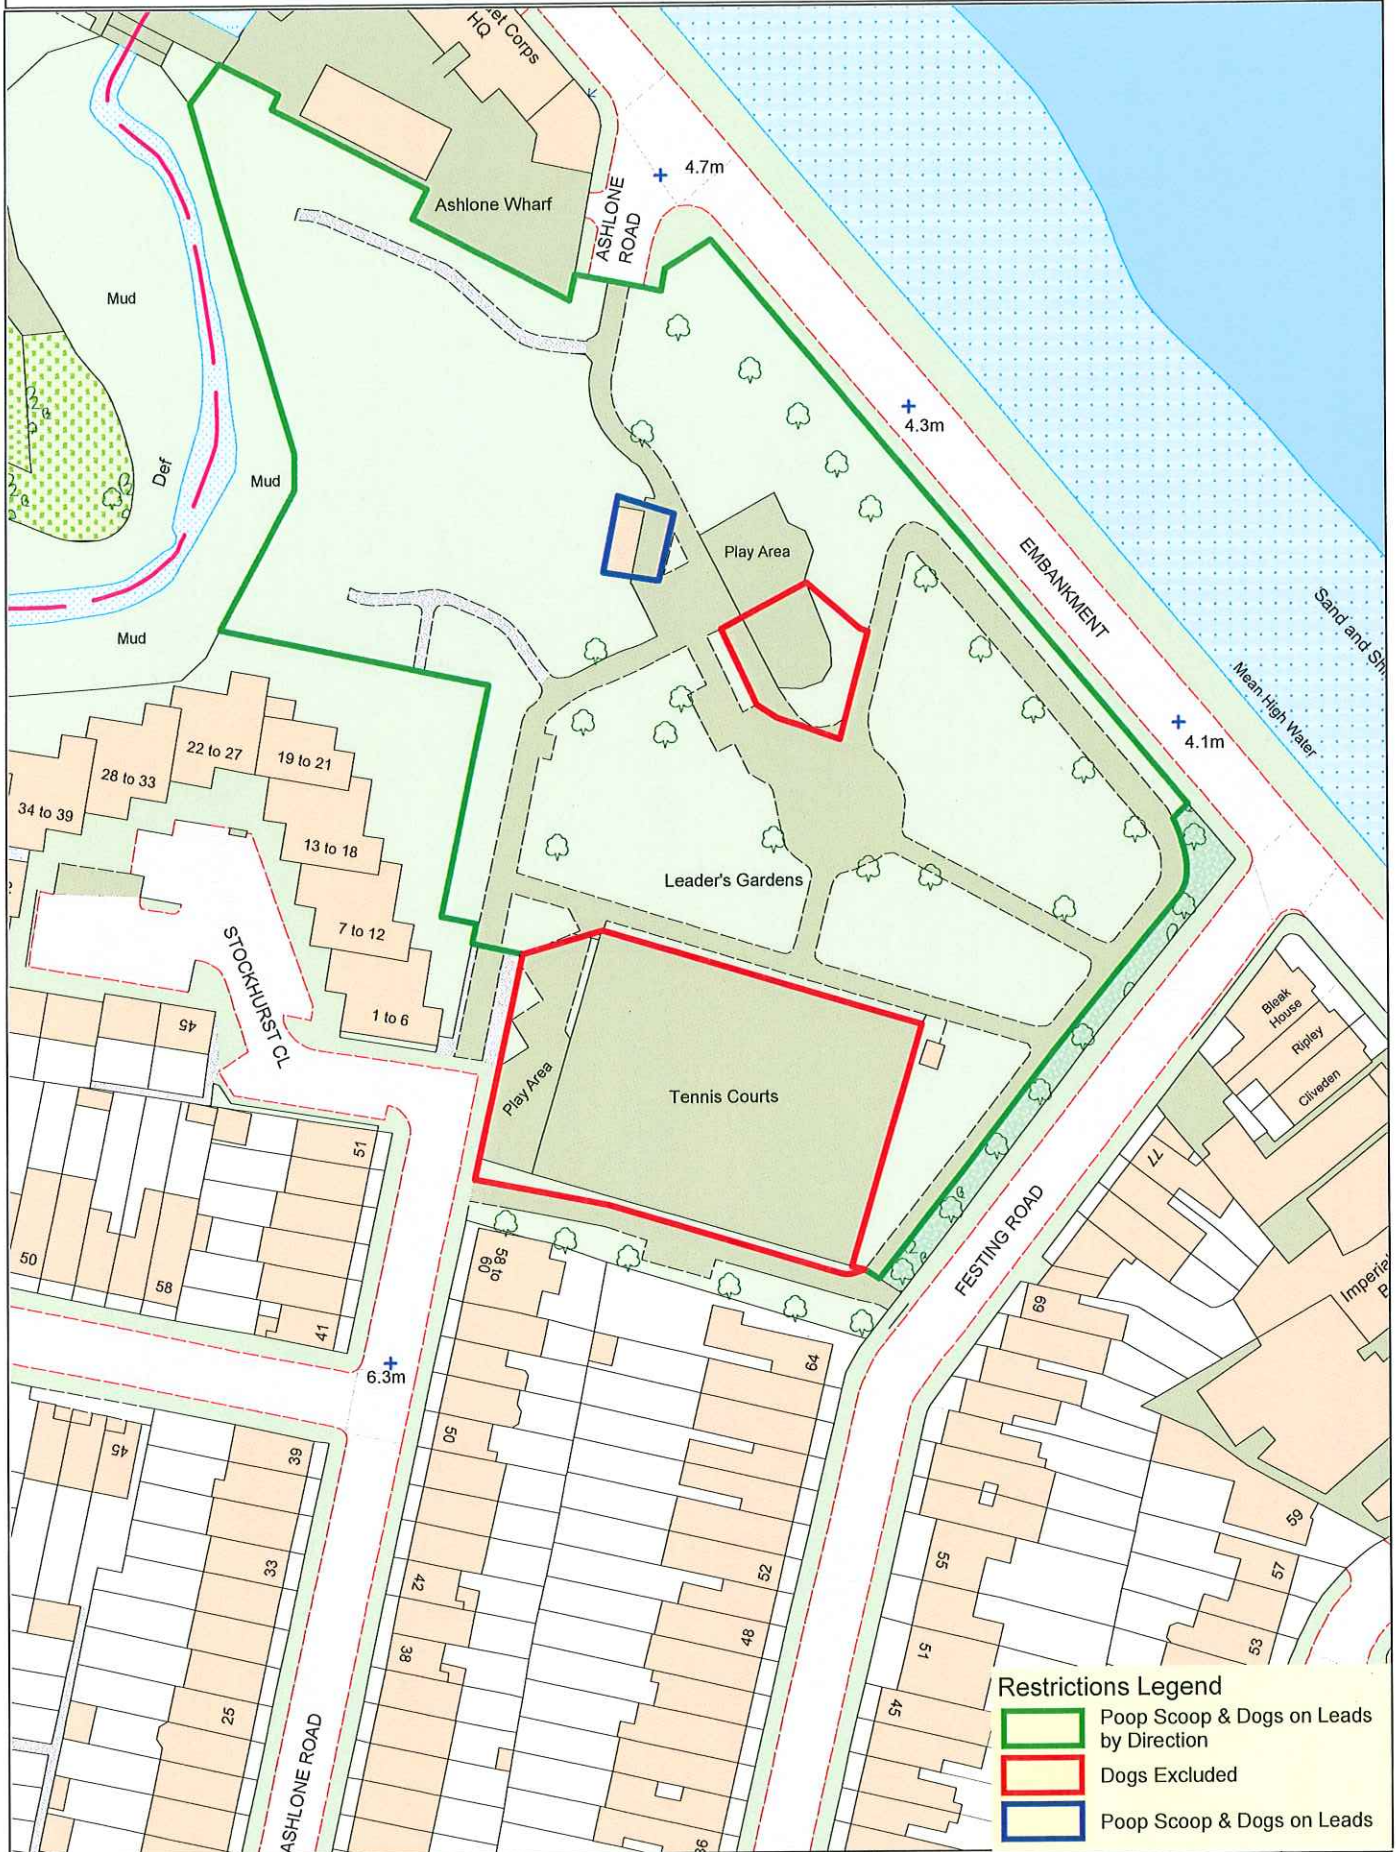

Date: 06/08/2020 Created by GIS Team, CIT
Scale: 1:1500

Lavender Gardens

Restrictions Legend

- Dogs Excluded
- Poop Scoop & Dogs on Leads

Leaders Gardens

Restrictions Legend

- Poop Scoop & Dogs on Leads by Direction
- Dogs Excluded
- Poop Scoop & Dogs on Leads