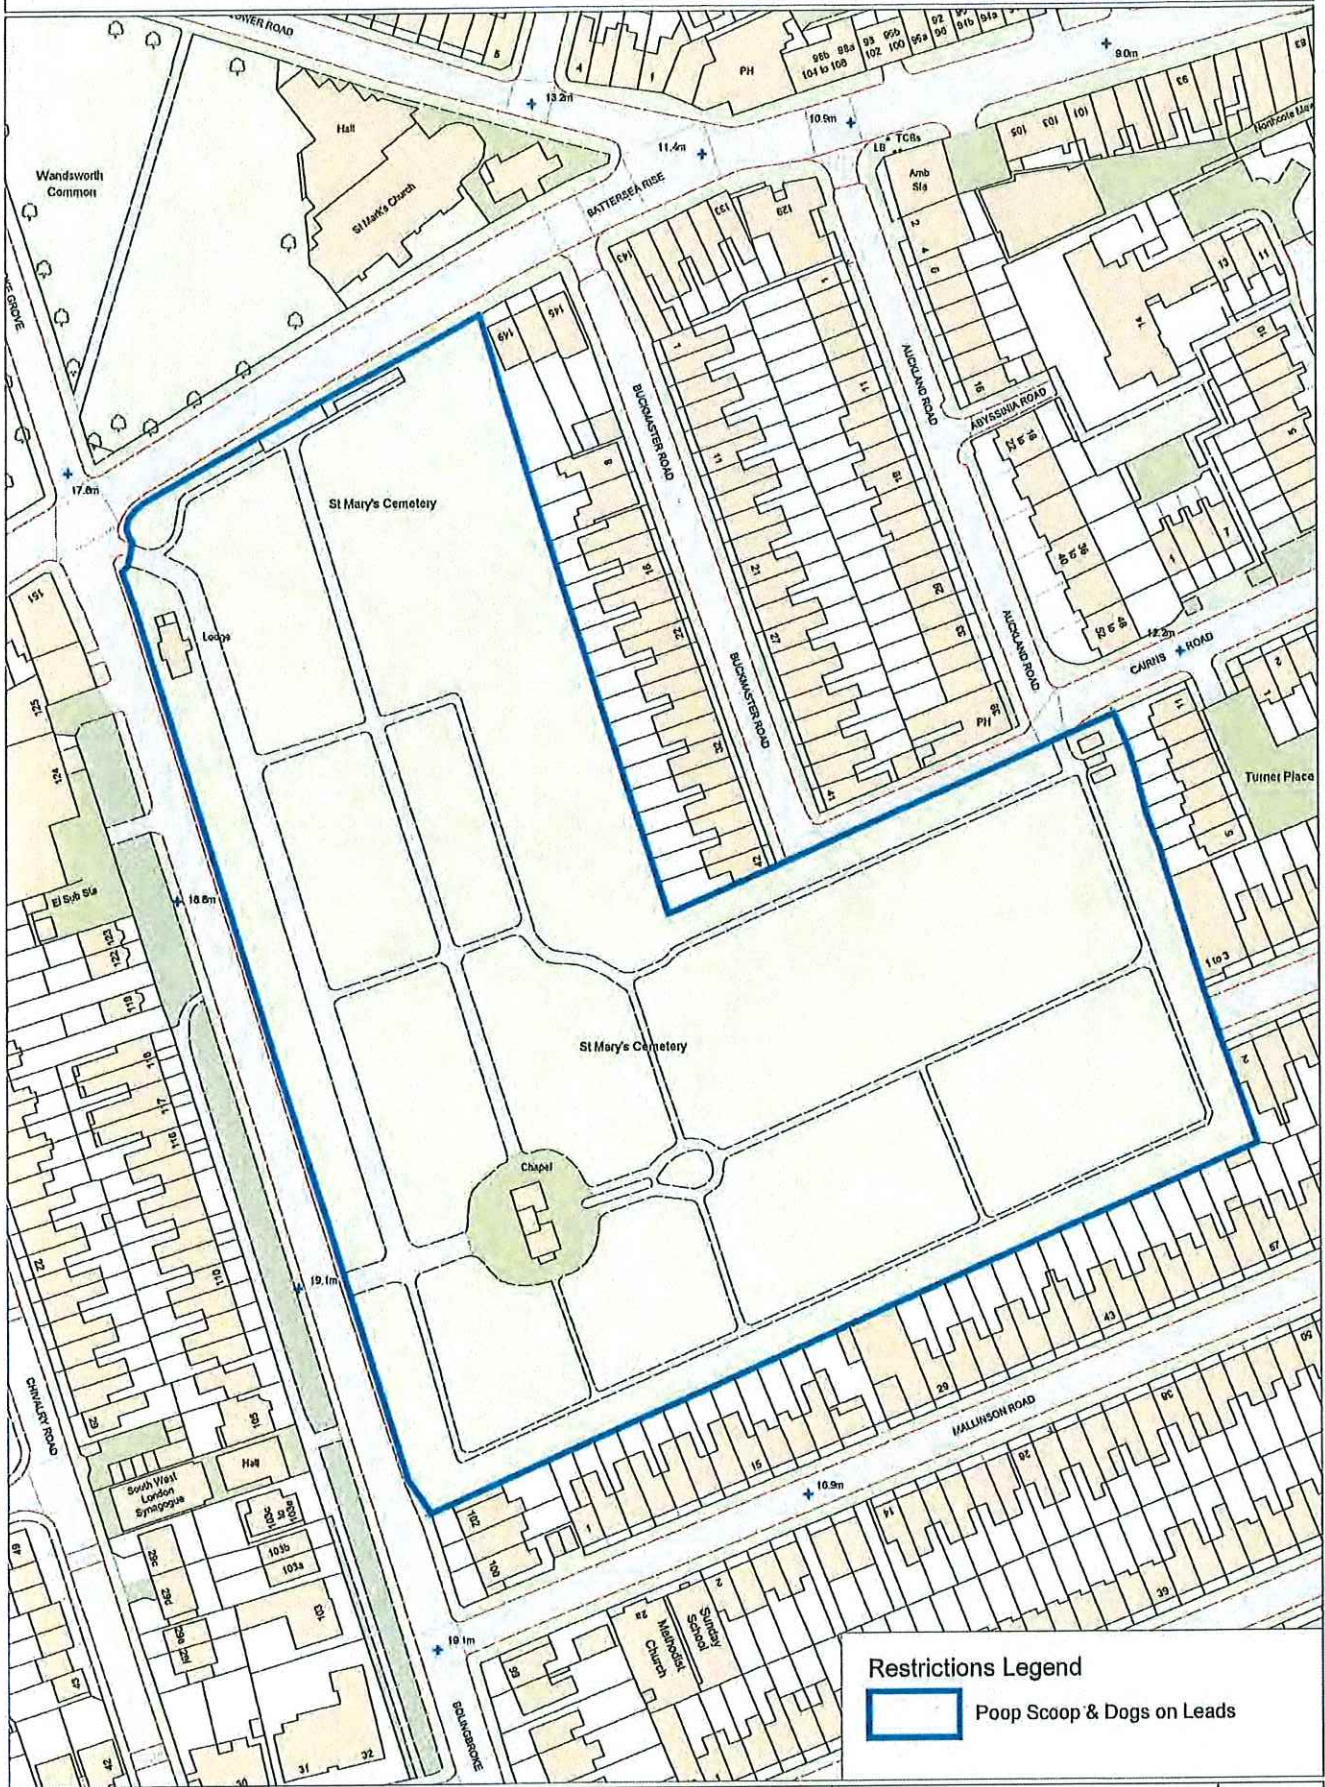

Battersea Rise Cemetery

Restrictions Legend

Poop Scoop & Dogs on Leads

This map is reproduced from Ordnance Survey material with the permission of Ordnance Survey on behalf of the Controller of Her Majesty's Stationery Office, © Crown Copyright. Unauthorised reproduction infringes Crown copyright and may lead to prosecution or civil proceedings. Wandsworth Council LA 100019270 2009

Date: 30/01/2009 Created by GIS Team, DTS

Scale: 1:1500