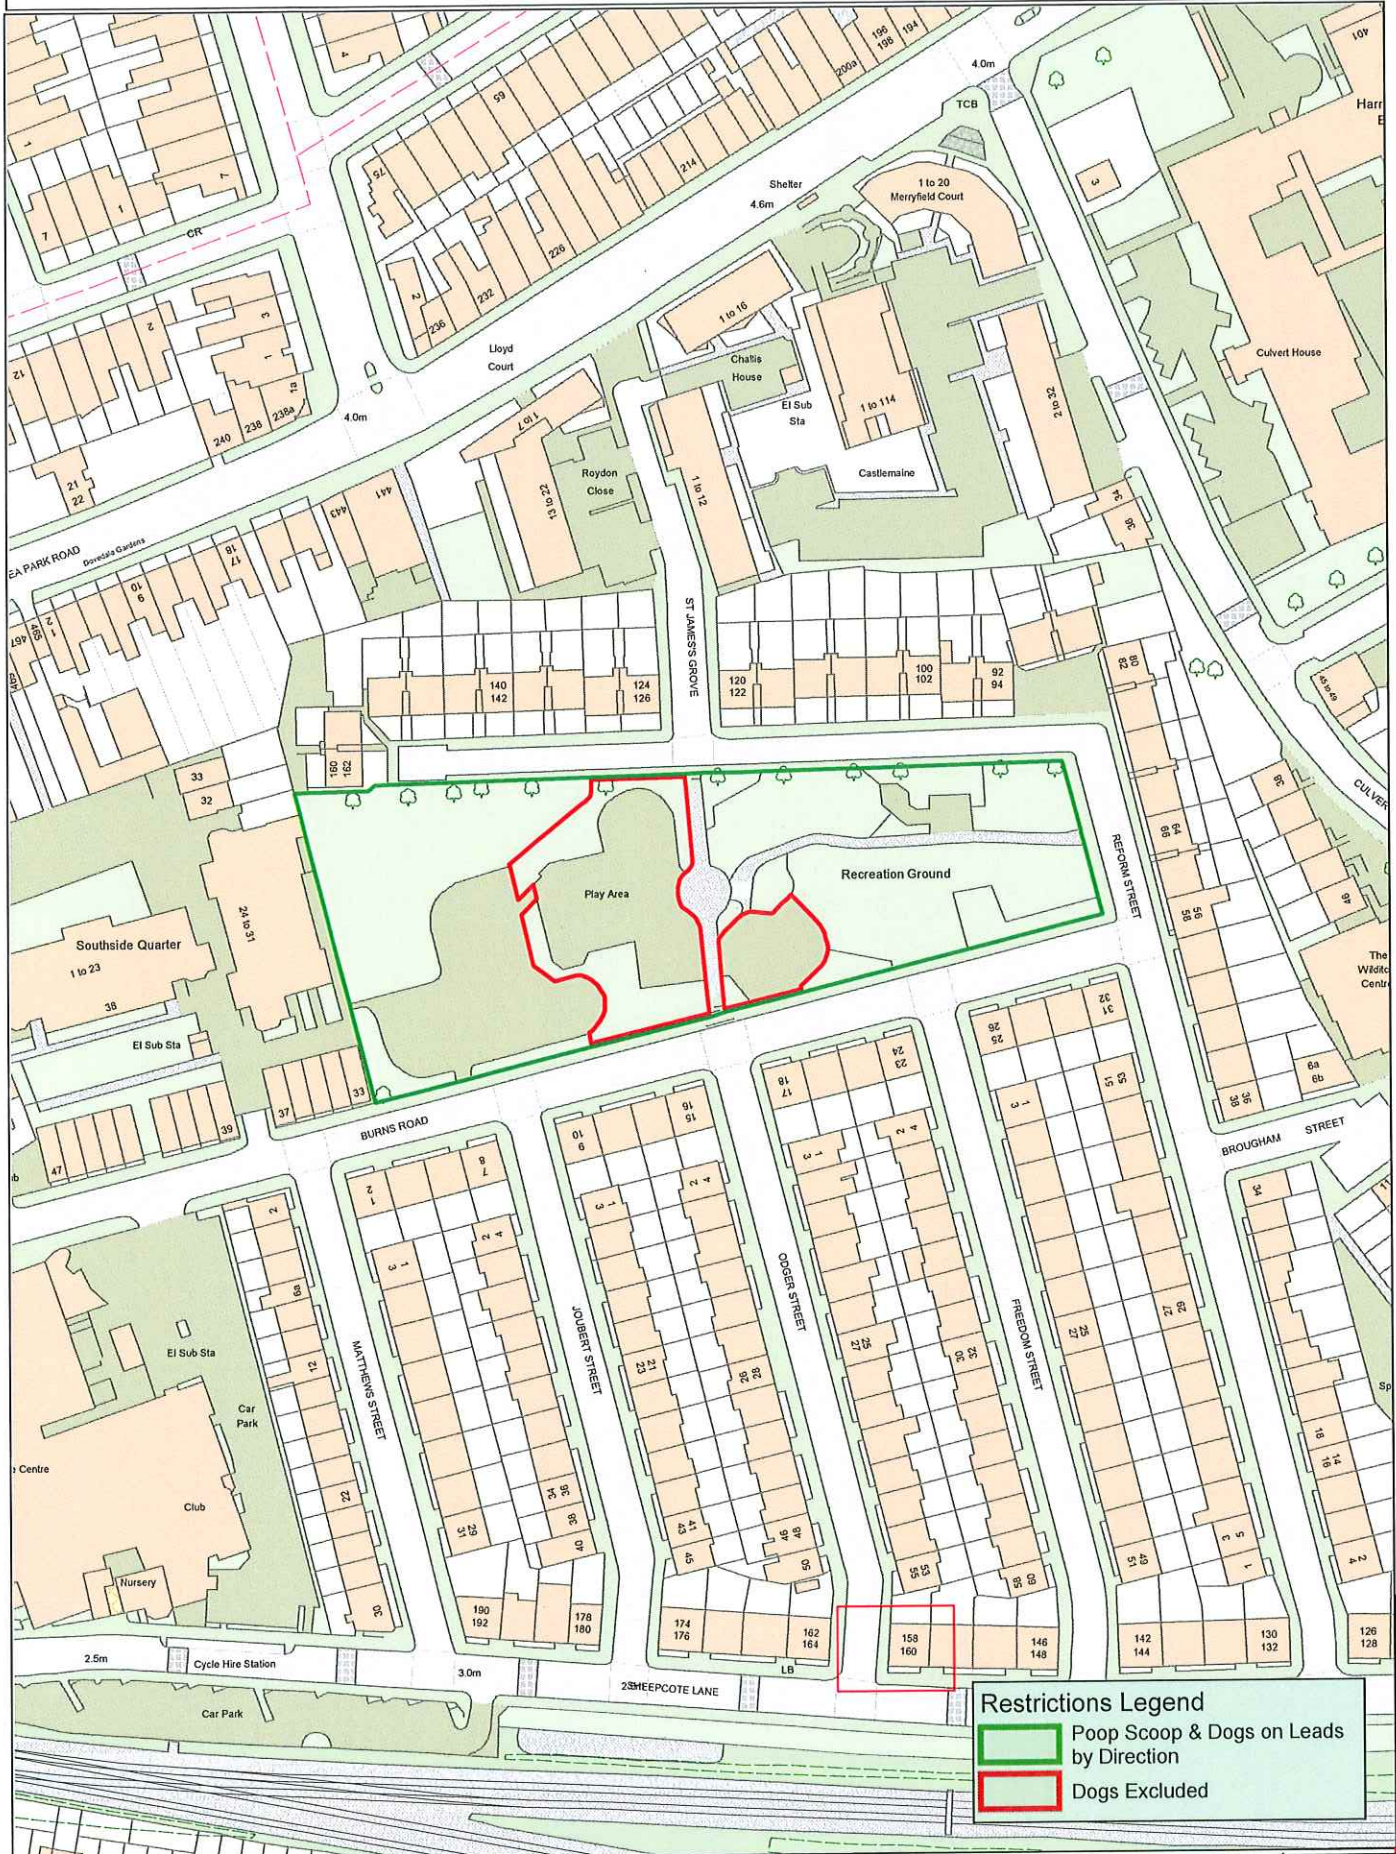

Date: 11/02/2020 Created by GIS Team, CIT

Scale: 1:4000

Latchmere Leisure Centre

Latchmere Recreation Ground

Restrictions Legend

- Poop Scoop & Dogs on Leads by Direction
- Dogs Excluded

This map is reproduced from Ordnance Survey material with the permission of Ordnance Survey on behalf of the Controller of Her Majesty's Stationery Office, © Crown Copyright. Unauthorised reproduction infringes Crown copyright and may lead to prosecution or civil proceedings. Wandsworth Council LA 100019270 2020

Date: 06/08/2020 Created by GIS Team, CIT
Scale: 1:1500

Lavender Gardens

Restrictions Legend

- Dogs Excluded
- Poop Scoop & Dogs on Leads

Leaders Gardens

Restrictions Legend

- Poop Scoop & Dogs on Leads by Direction
- Dogs Excluded
- Poop Scoop & Dogs on Leads