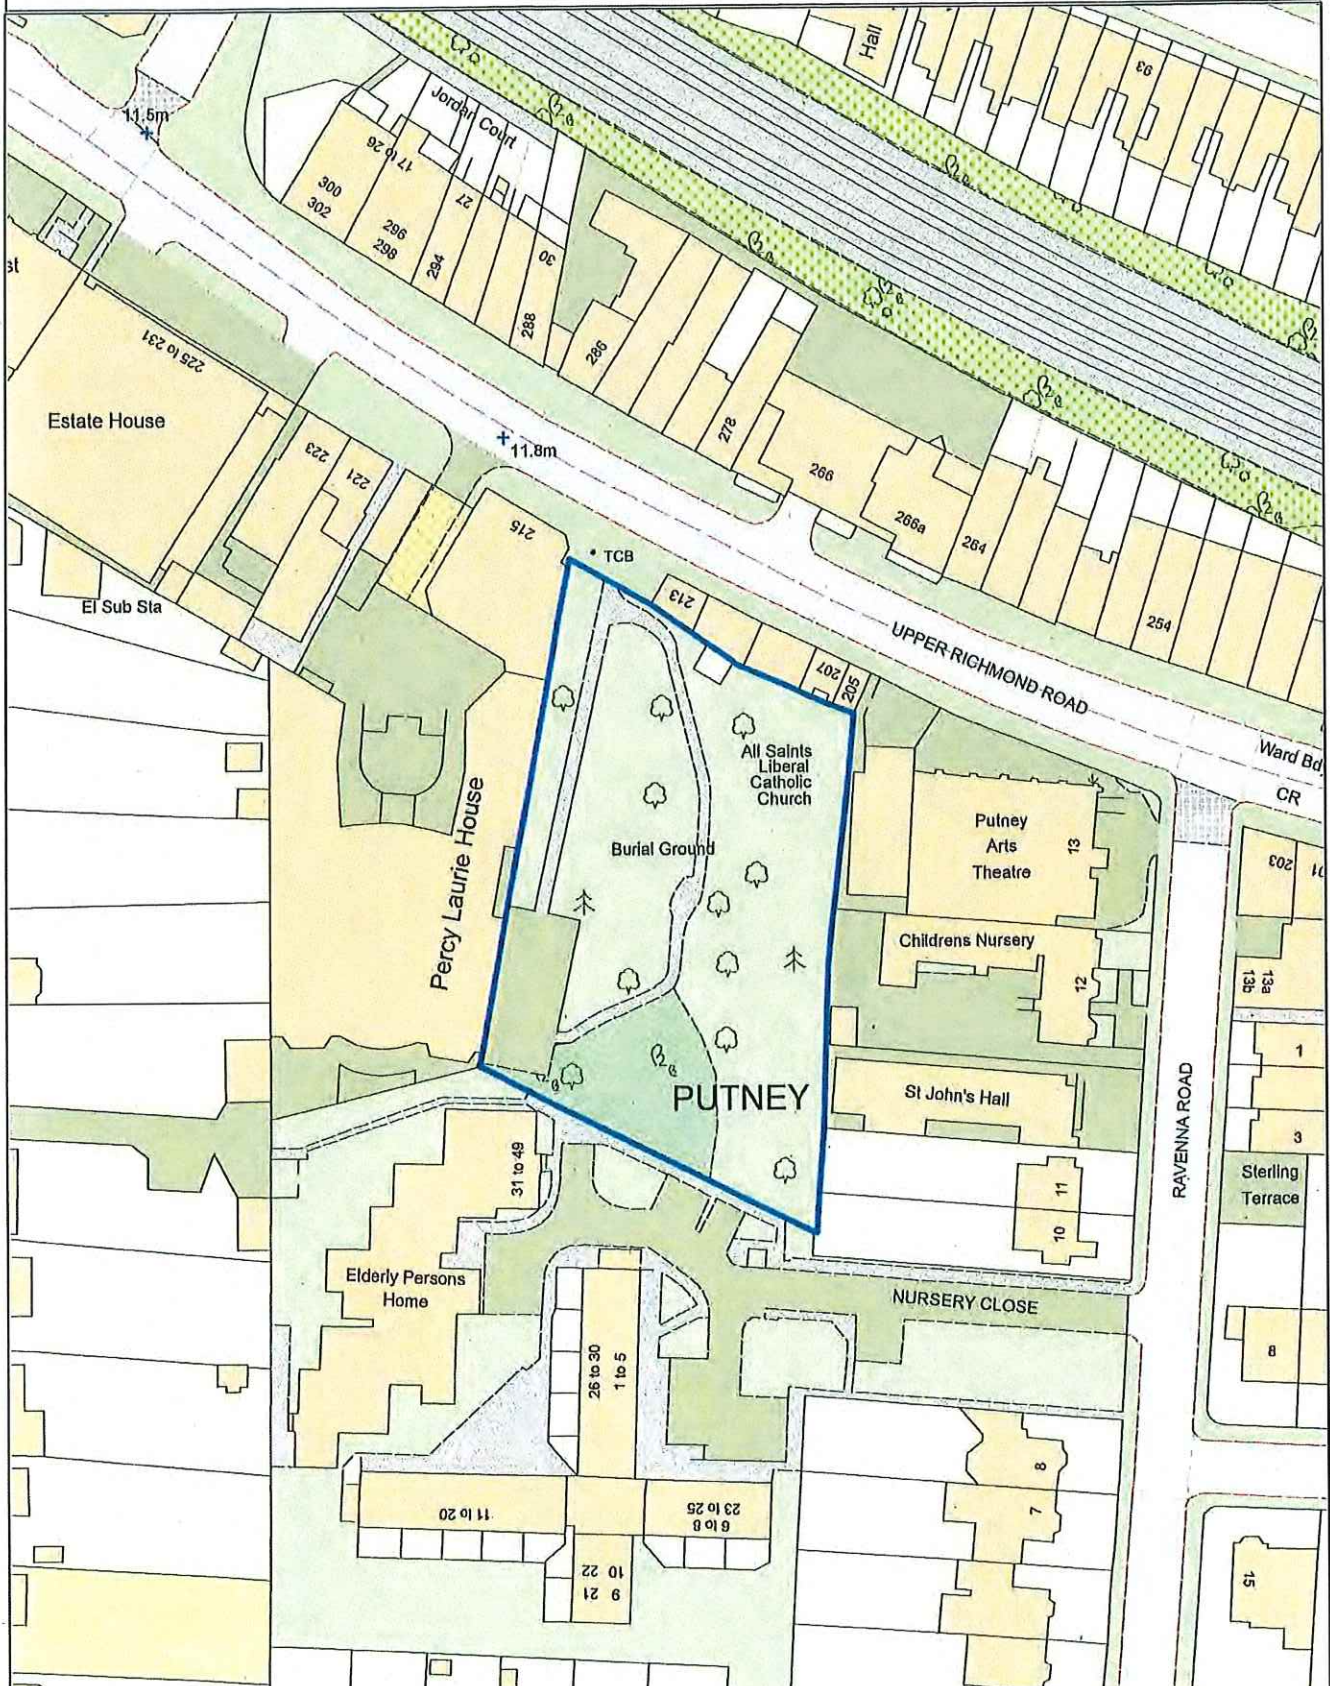

Putney Old Burial Ground

Restrictions Legend

Poop Scoop & Dogs on Leads

This map is reproduced from Ordnance Survey material with the permission of Ordnance Survey on behalf of the Controller of Her Majesty's Stationery Office, © Crown Copyright. Unauthorised reproduction infringes Crown copyright and may lead to prosecution or civil proceedings. Wandsworth Council LA 100010270 2020

Date: 17/02/2020 Created by GIS Team, CIT

Scale: 1:1000